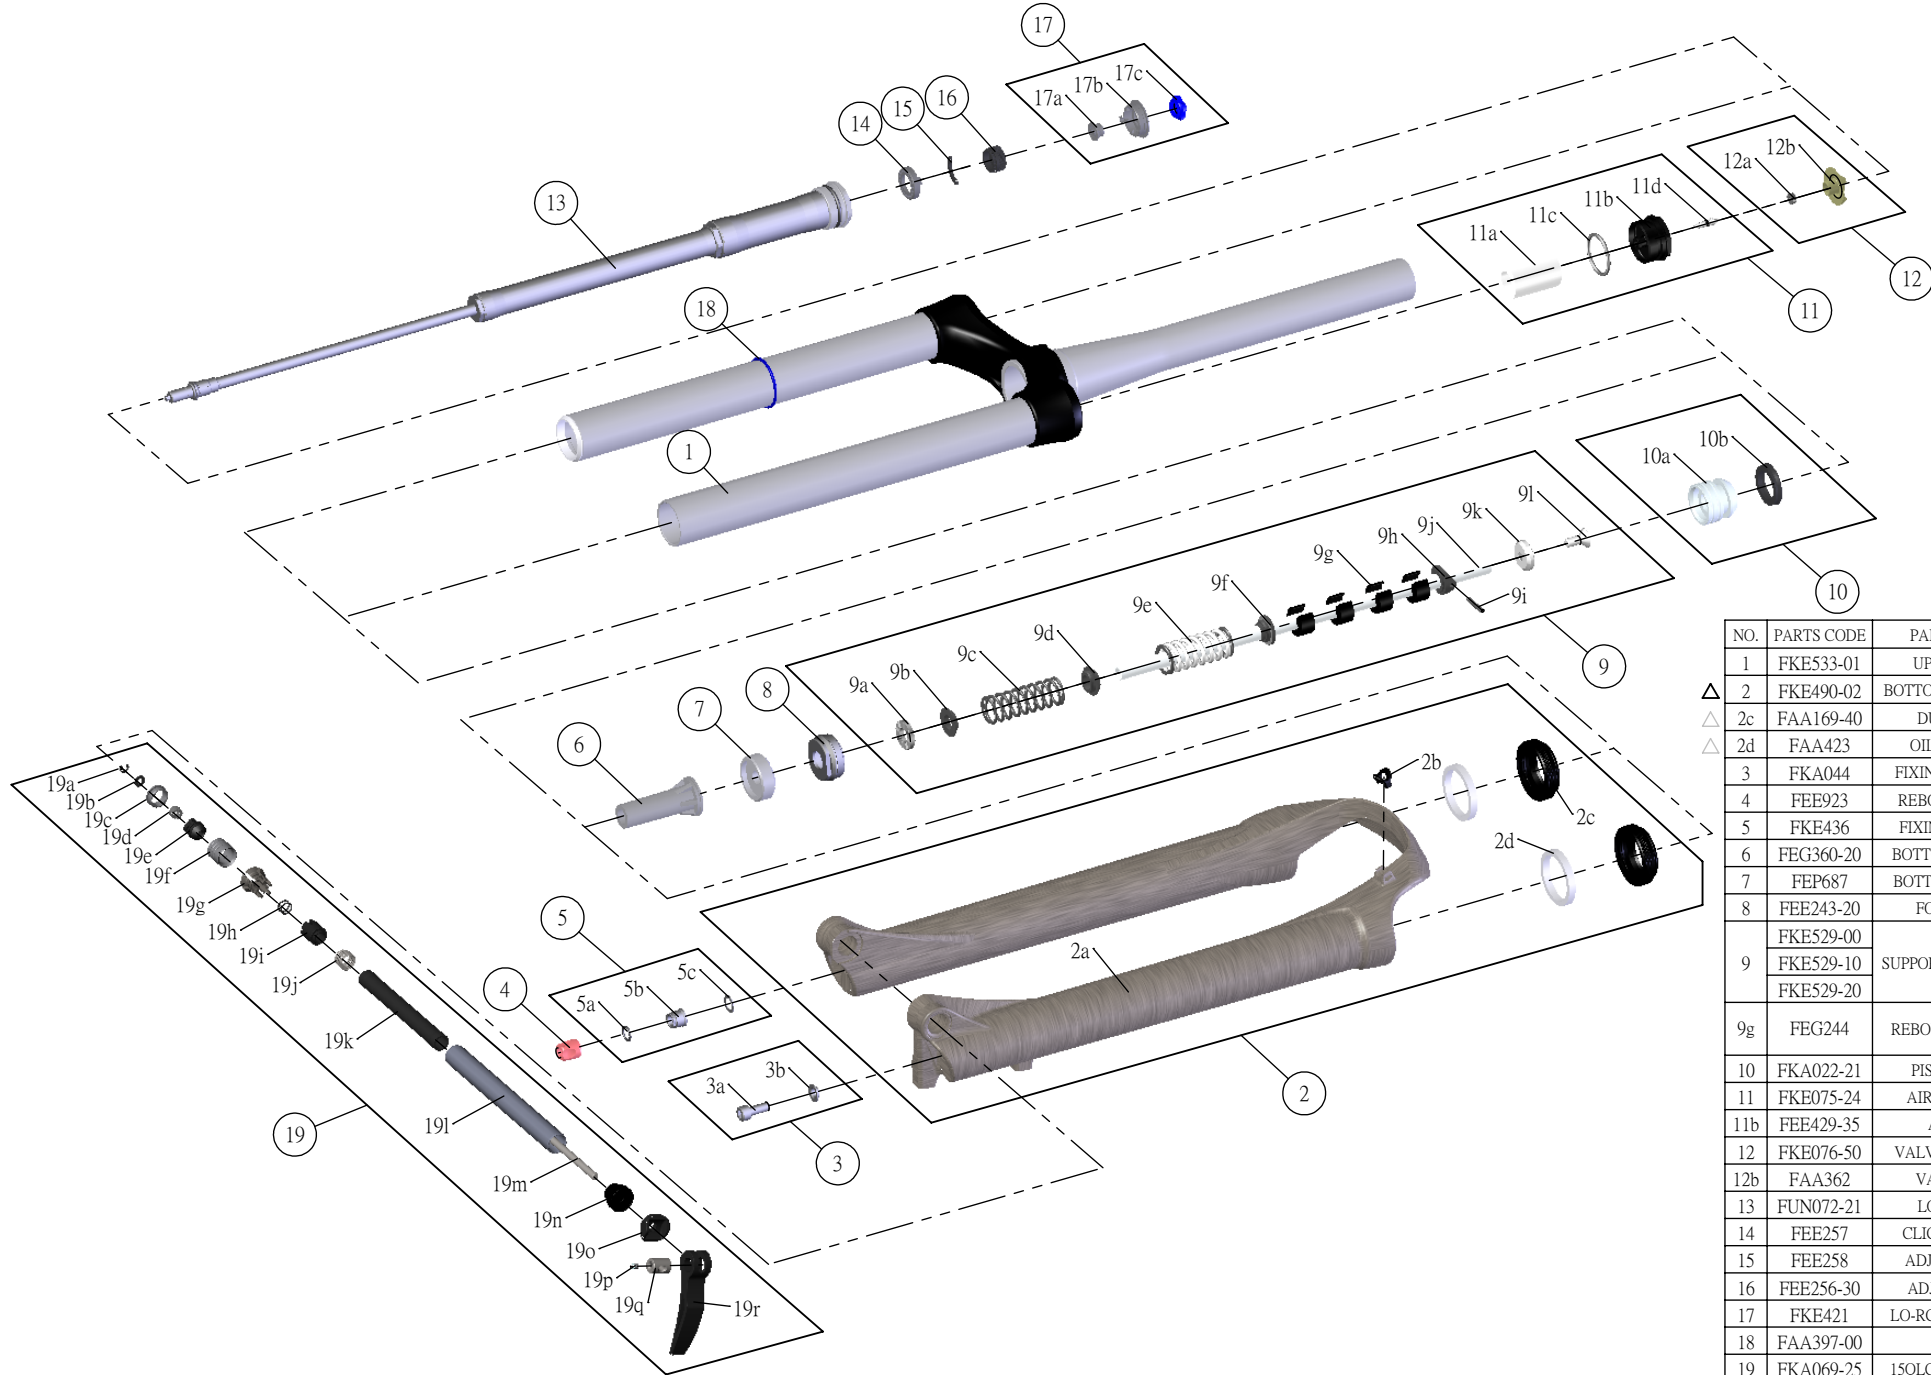

SR SUNTOUR

SF16-AXON-DS-LORC-15QLC32-CTS-29-

Date	2015.01.26	Version	2
Amended	2015.04.07		

NO.	PARTS CODE	PARTS NAME	120	100	80	QT
1	FKE533-01	UPPER ASSY	*	*	*	1
2	FKE490-02	BOTTOM CASE ASSY	*	*	*	1
2c	FAA169-40	DUST SEAL	*	*	*	2
2d	FAA423	OIL WIPER 32	*	*	*	2
3	FKA044	FIXING BOLT SET	*	*	*	1
4	FEE923	REBOUND KNOB	*	*	*	1
5	FKE436	FIXING NUT SET	*	*	*	1
6	FEG360-20	BOTTOM STOPPER	*	*	*	1
7	FEP687	BOTTOM BUMPER	*	*	*	1
8	FEE243-20	FORK NOSE	*	*	*	1
9	FKE529-00	SUPPORT TUBE ASSY	*			1
	FKE529-10			*		1
	FKE529-20				*	1
9g	FEG244	REBOUND SPACER		*		2
					*	4
10	FKA022-21	PISTON UNIT	*	*	*	1
11	FKE075-24	AIR CAP ASSY	*	*	*	1
11b	FEE429-35	AIR CAP	*	*	*	1
12	FKE076-50	VALVE CAP ASSY	*	*	*	1
12b	FAA362	VALVE CAP	*	*	*	1
13	FUN072-21	LORC UNIT	*	*	*	1
14	FEE257	CLICK HOLDER	*	*	*	1
15	FEE258	ADJUST CLICK	*	*	*	1
16	FEE256-30	ADJUST CORE	*	*	*	1
17	FKE421	LO-RC KNOB ASSY	*	*	*	1
18	FAA397-00	O RING	*	*	*	1
19	FKA069-25	15QLC32 AXLE SET	*	*	*	1