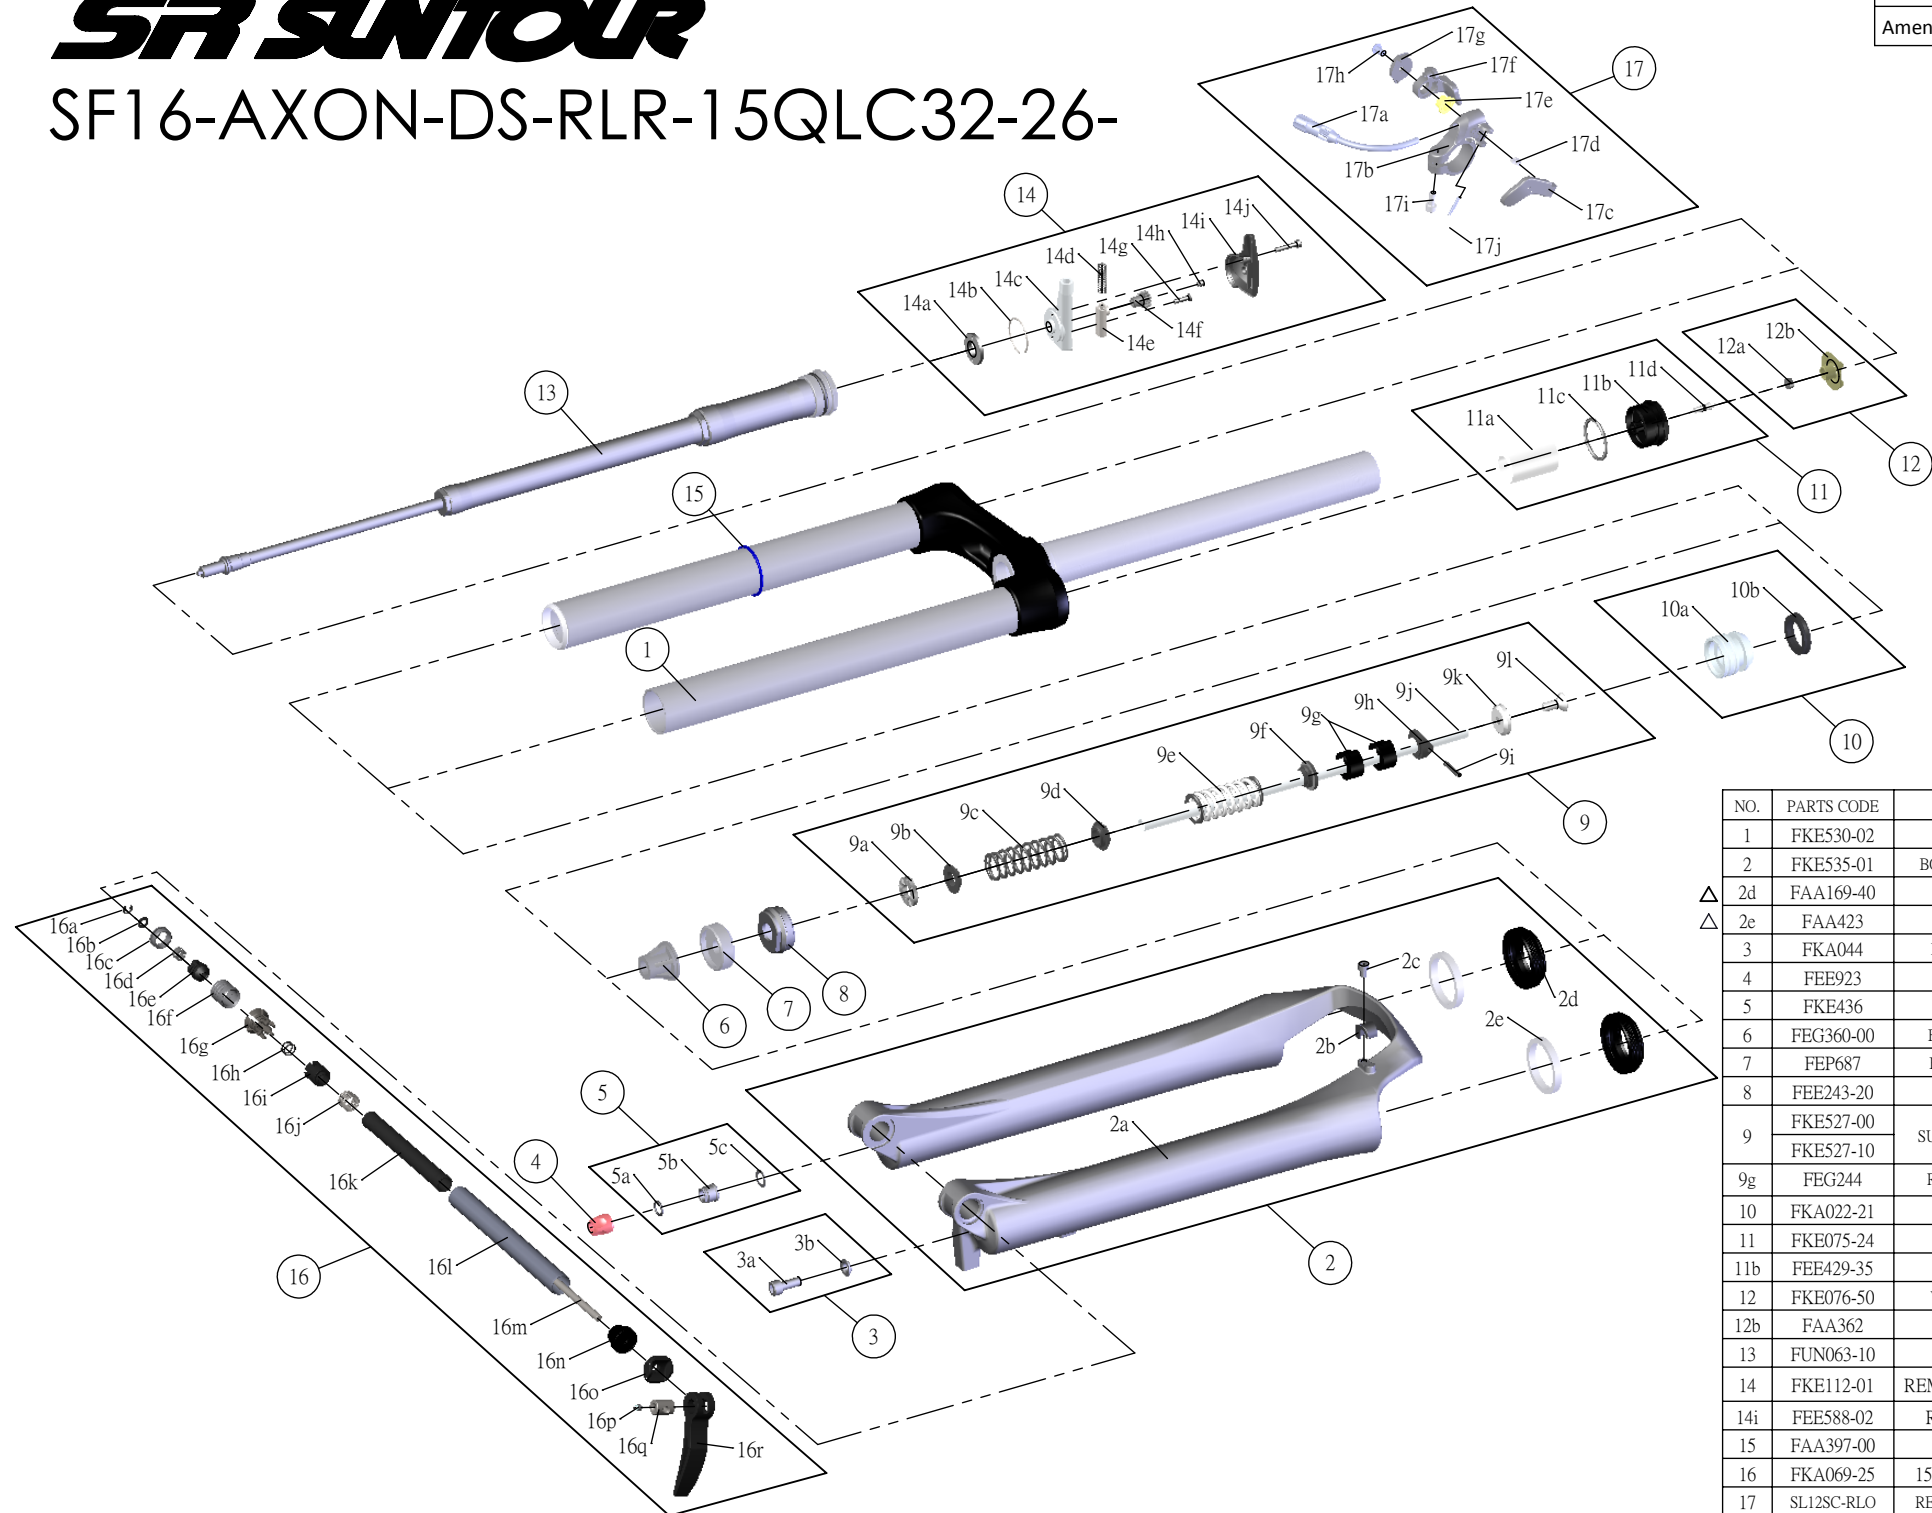

# SR SUNTOUR

## SF16-AXON-DS-RLR-15QLC32-26-

Date	2015.01.19	Version	2
Amended	2015.04.06		

NO.	PARTS CODE	PARTS NAME	120	100	QT
1	FKE530-02	UPPER ASSY	*	*	1
2	FKE535-01	BOTTOM CASE ASSY	*	*	1
2d	FAA169-40	DUST SEAL	*	*	2
2e	FAA423	OIL WIPER 32	*	*	2
3	FKA044	FIXING BOLT SET	*	*	1
4	FEE923	REBOUND KNOB	*	*	1
5	FKE436	FIXING NUT SET	*	*	1
6	FEG360-00	BOTTOM STOPPER	*	*	1
7	FEP687	BOTTOM BUMPER	*	*	1
8	FEE243-20	FORK NOSE	*	*	1
9	FKE527-00	SUPPORT TUBE ASSY	*		1
	FKE527-10			*	1
9g	FEG244	REBOUND SPACER		*	2
10	FKA022-21	PISTON UNIT	*	*	1
11	FKE075-24	AIR CAP ASSY	*	*	1
11b	FEE429-35	AIR CAP	*	*	1
12	FKE076-50	VALVE CAP ASSY	*	*	1
12b	FAA362	VALVE CAP	*	*	1
13	FUN063-10	RLR UNIT	*	*	1
14	FKE112-01	REMOTE LOCK ASSY	*	*	1
14i	FEE588-02	REMOTE COVER	*	*	1
15	FAA397-00	O RING	*	*	1
16	FKA069-25	15QLC32 AXLE SET	*	*	1
17	SL12SC-RLO	REMOTE LEVER ASSY	*	*	1