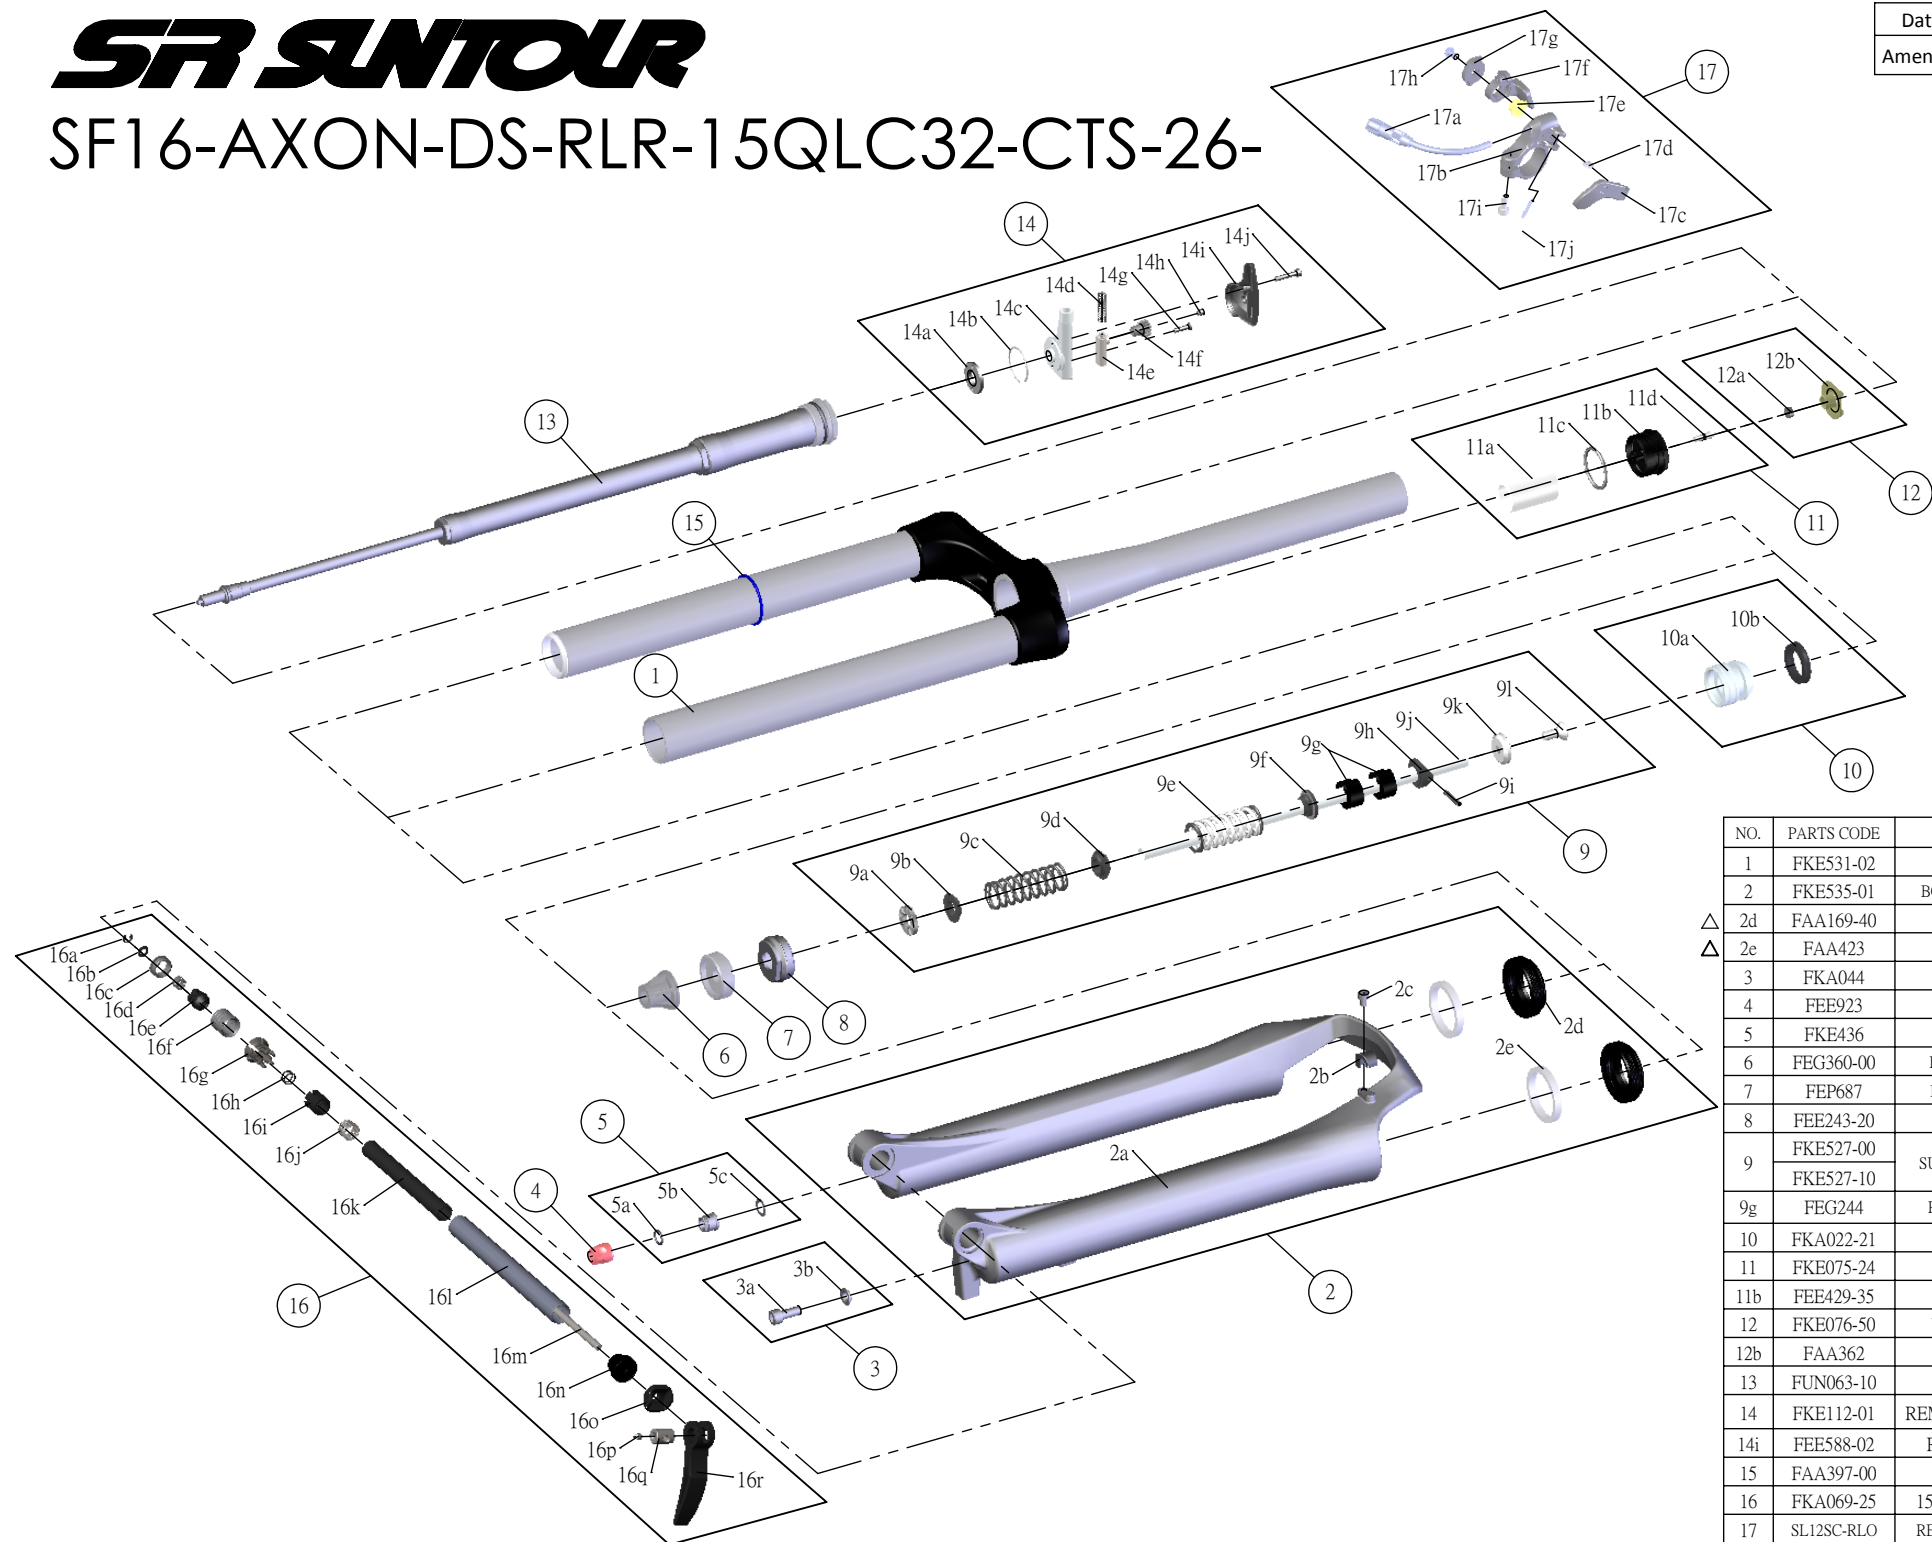

# SR SUNTOUR

## SF16-AXON-DS-RLR-15QLC32-CTS-26-

Date	2015.01.19	Version	2
Amended	2015.03.31		

NO.	PARTS CODE	PARTS NAME	120	100	QT
1	FKE531-02	UPPER ASSY	*	*	1
2	FKE535-01	BOTTOM CASE ASSY	*	*	1
2d	FAA169-40	DUST SEAL	*	*	2
2e	FAA423	OIL WIPER 32	*	*	2
3	FKA044	FIXING BOLT SET	*	*	1
4	FEE923	REBOUND KNOB	*	*	1
5	FKE436	FIXING NUT SET	*	*	1
6	FEG360-00	BOTTOM STOPPER	*	*	1
7	FEP687	BOTTOM BUMPER	*	*	1
8	FEE243-20	FORK NOSE	*	*	1
9	FKE527-00	SUPPORT TUBE ASSY	*		1
	FKE527-10			*	1
9g	FEG244	REBOUND SPACER		*	2
10	FKA022-24	PISTON UNIT	*	*	1
11	FKE075-21	AIR CAP ASSY	*	*	1
11b	FEE429-35	AIR CAP	*	*	1
12	FKE076-50	VALVE CAP ASSY	*	*	1
12b	FAA362	VALVE CAP	*	*	1
13	FUN063-10	RLR UNIT	*	*	1
14	FKE112-01	REMOTE LOCK ASSY	*	*	1
14i	FEE588-02	REMOTE COVER	*	*	1
15	FAA397-00	O RING	*	*	1
16	FKA069-25	15QLC32 AXLE SET	*	*	1
17	SL12SC-RLO	REMOTE LEVER ASSY	*	*	1