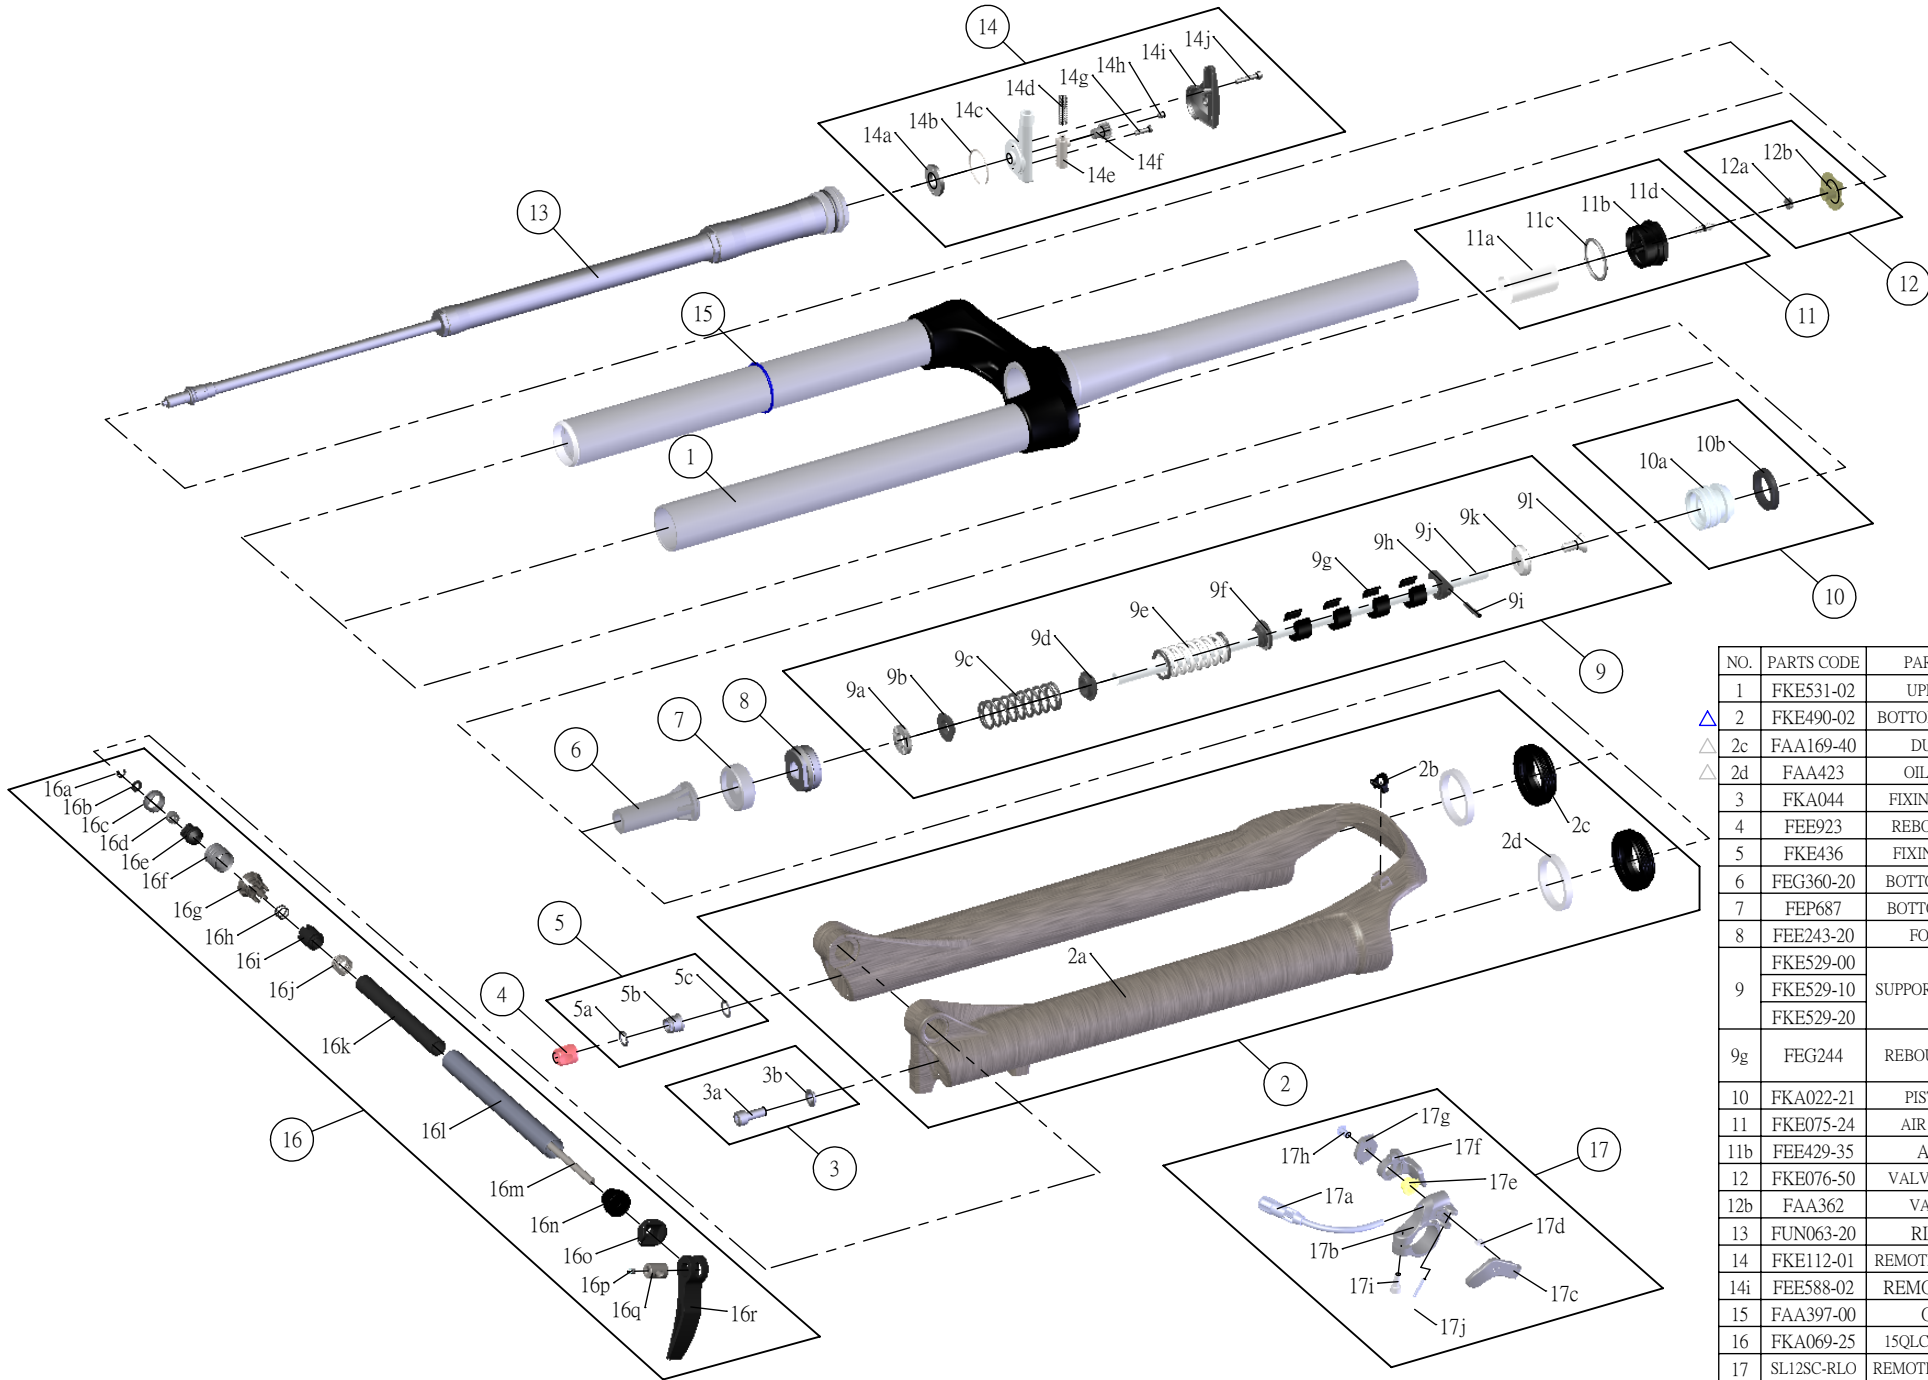

SUNTOUR

Date	2015.01.26	Version	2
Amended	2015.04.07		

SF16-AXON-DS-RLR-15QLC32-CTS-29-

NO.	PARTS CODE	PARTS NAME	120	100	80	QT
1	FKE531-02	UPPER ASSY	*	*	*	1
△ 2	FKE490-02	BOTTOM CASE ASSY	*	*	*	1
△ 2c	FAA169-40	DUST SEAL	*	*	*	2
△ 2d	FAA423	OIL WIPER 32	*	*	*	2
3	FKA044	FIXING BOLT SET	*	*	*	1
4	FEE923	REBOUND KNOB	*	*	*	1
5	FKE436	FIXING NUT SET	*	*	*	1
6	FEG360-20	BOTTOM STOPPER	*	*	*	1
7	FEP687	BOTTOM BUMPER	*	*	*	1
8	FEE243-20	FORK NOSE	*	*	*	1
9	FKE529-00	SUPPORT TUBE ASSY	*			1
	FKE529-10			*		1
	FKE529-20				*	1
9g	FEG244	REBOUND SPACER		*		2
9g	FEG244	REBOUND SPACER			*	4
10	FKA022-21	PISTON UNIT	*	*	*	1
11	FKE075-24	AIR CAP ASSY	*	*	*	1
11b	FEE429-35	AIR CAP	*	*	*	1
12	FKE076-50	VALVE CAP ASSY	*	*	*	1
12b	FAA362	VALVE CAP	*	*	*	1
13	FUN063-20	RLR UNIT	*	*	*	1
14	FKE112-01	REMOTE LOCK ASSY	*	*	*	1
14i	FEE588-02	REMOTE COVER	*	*	*	1
15	FAA397-00	O RING	*	*	*	1
16	FKA069-25	15QLC32 AXLE SET	*	*	*	1
17	SL12SC-RLO	REMOTE LEVER ASSY	*	*	*	1