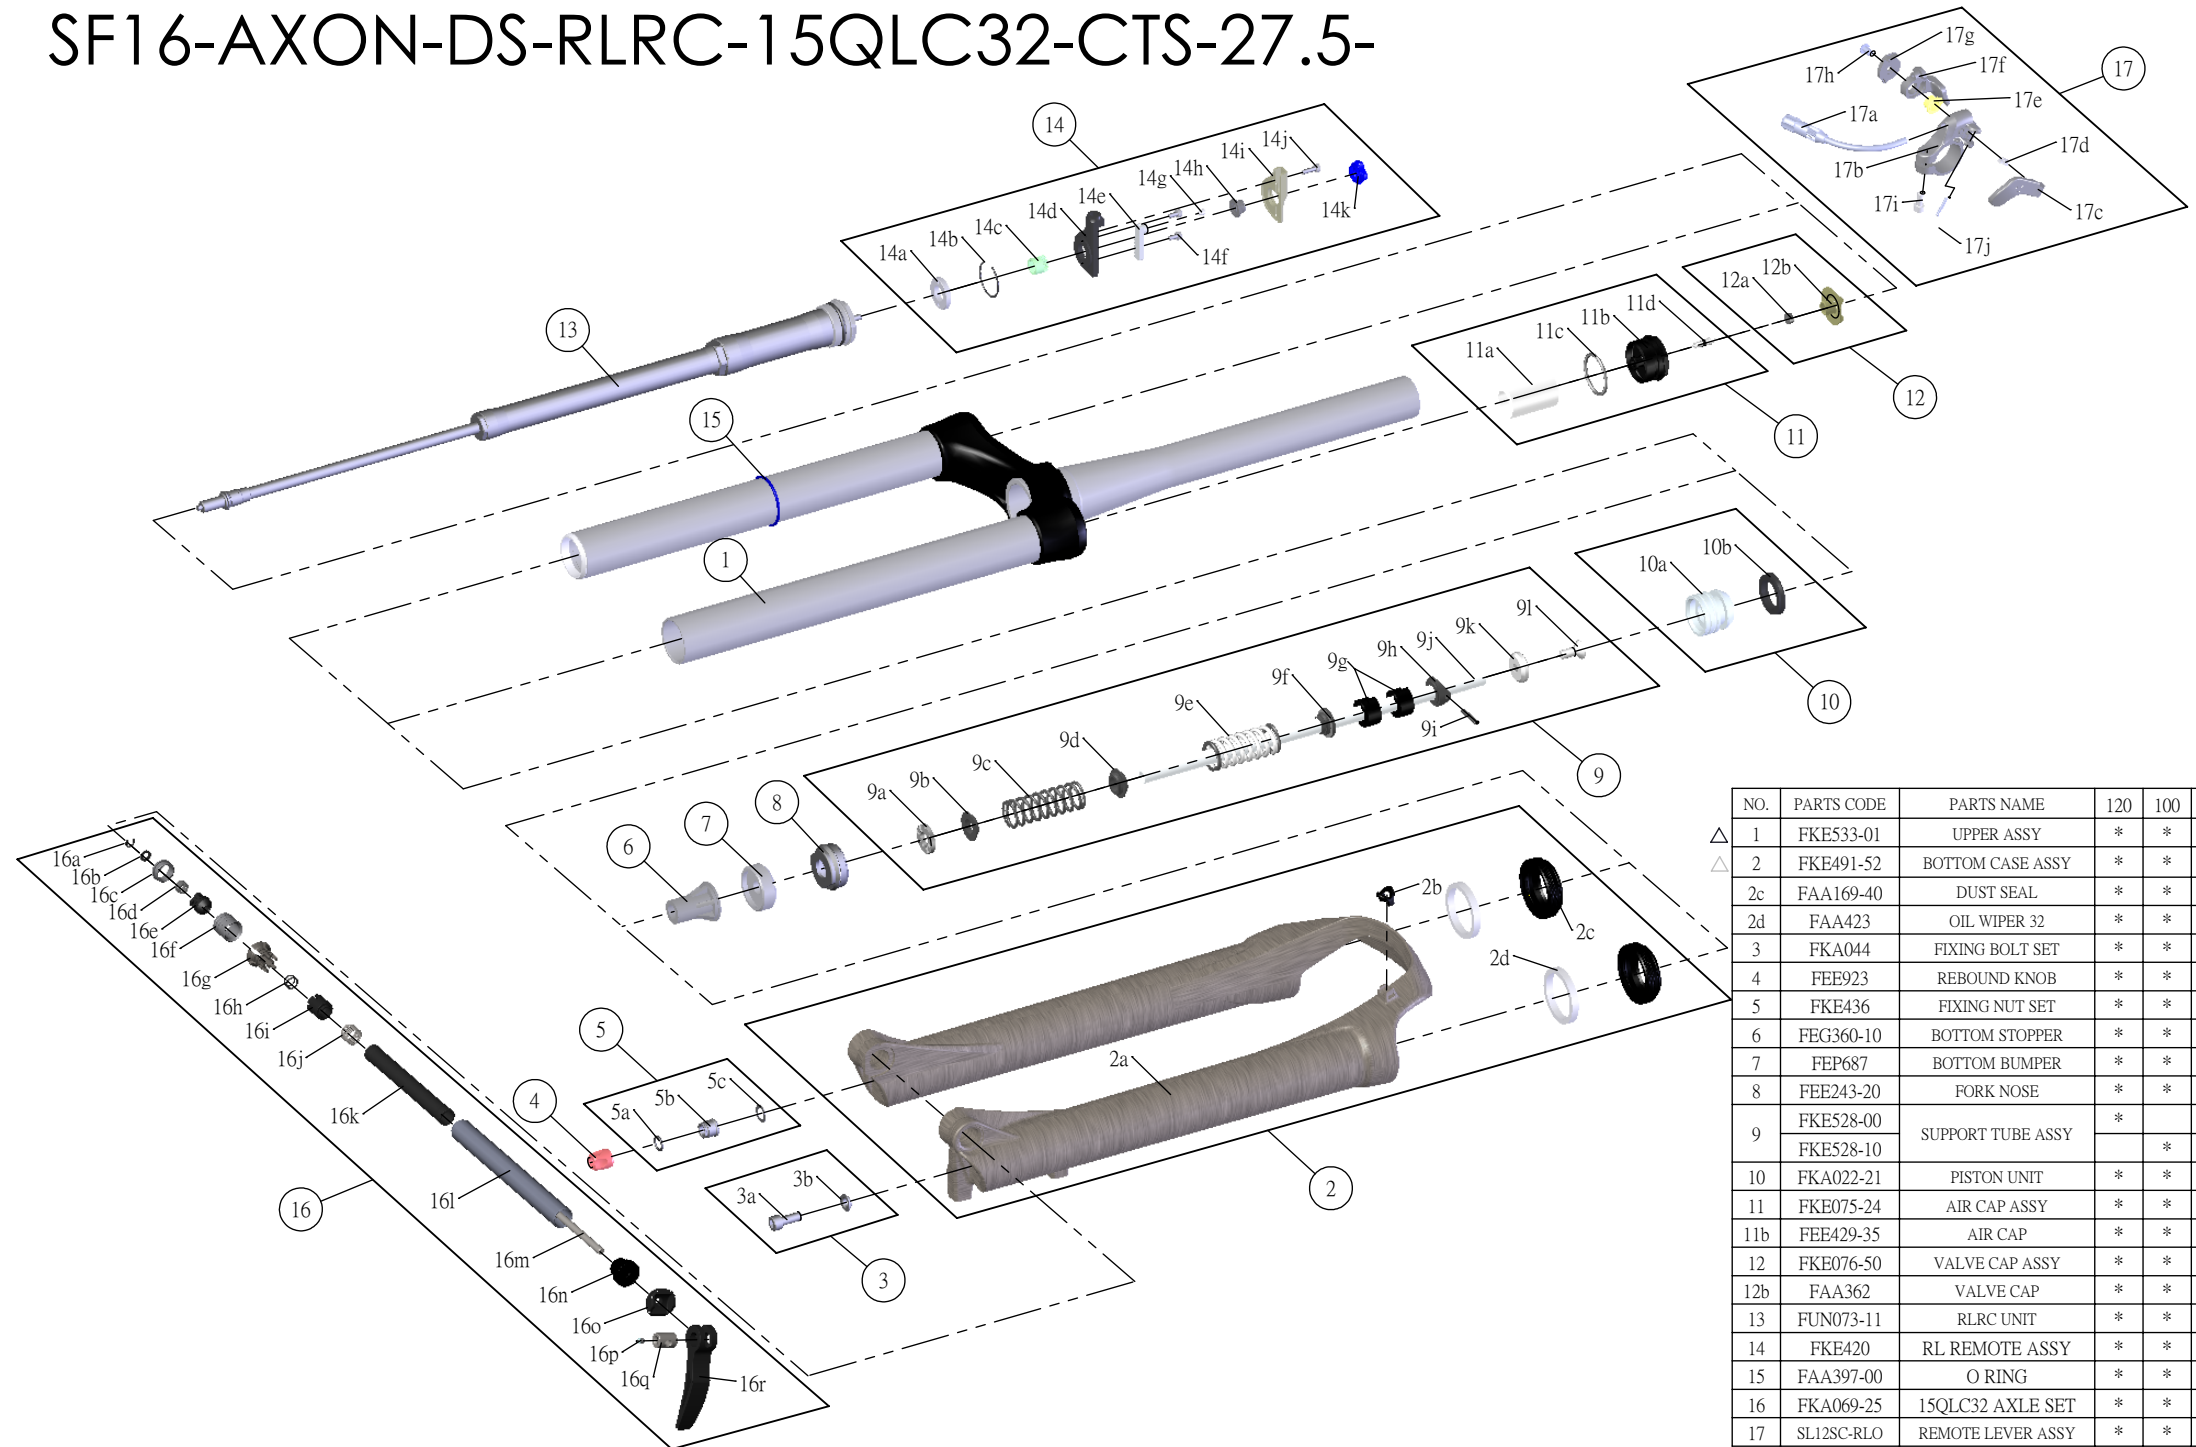

SR SUNTOUR

SF1 6-AXON-DS-RLRC-15QLC32-CTS-27.5-

Date	2015.01.22	Version	3
Amended	2016.02.02		

NO.	PARTS CODE	PARTS NAME	120	100	QT
△ 1	FKE533-01	UPPER ASSY	*	*	1
△ 2	FKE491-52	BOTTOM CASE ASSY	*	*	1
2c	FAA169-40	DUST SEAL	*	*	2
2d	FAA423	OIL WIPER 32	*	*	2
3	FKA044	FIXING BOLT SET	*	*	1
4	FEE923	REBOUND KNOB	*	*	1
5	FKE436	FIXING NUT SET	*	*	1
6	FEG360-10	BOTTOM STOPPER	*	*	1
7	FEP687	BOTTOM BUMPER	*	*	1
8	FEE243-20	FORK NOSE	*	*	1
9	FKE528-00	SUPPORT TUBE ASSY	*		1
	FKE528-10			*	1
10	FKA022-21	PISTON UNIT	*	*	1
11	FKE075-24	AIR CAP ASSY	*	*	1
11b	FEE429-35	AIR CAP	*	*	1
12	FKE076-50	VALVE CAP ASSY	*	*	1
12b	FAA362	VALVE CAP	*	*	1
13	FUN073-11	RLRC UNIT	*	*	1
14	FKE420	RL REMOTE ASSY	*	*	1
15	FAA397-00	O RING	*	*	1
16	FKA069-25	15QLC32 AXLE SET	*	*	1
17	SL12SC-RLO	REMOTE LEVER ASSY	*	*	1