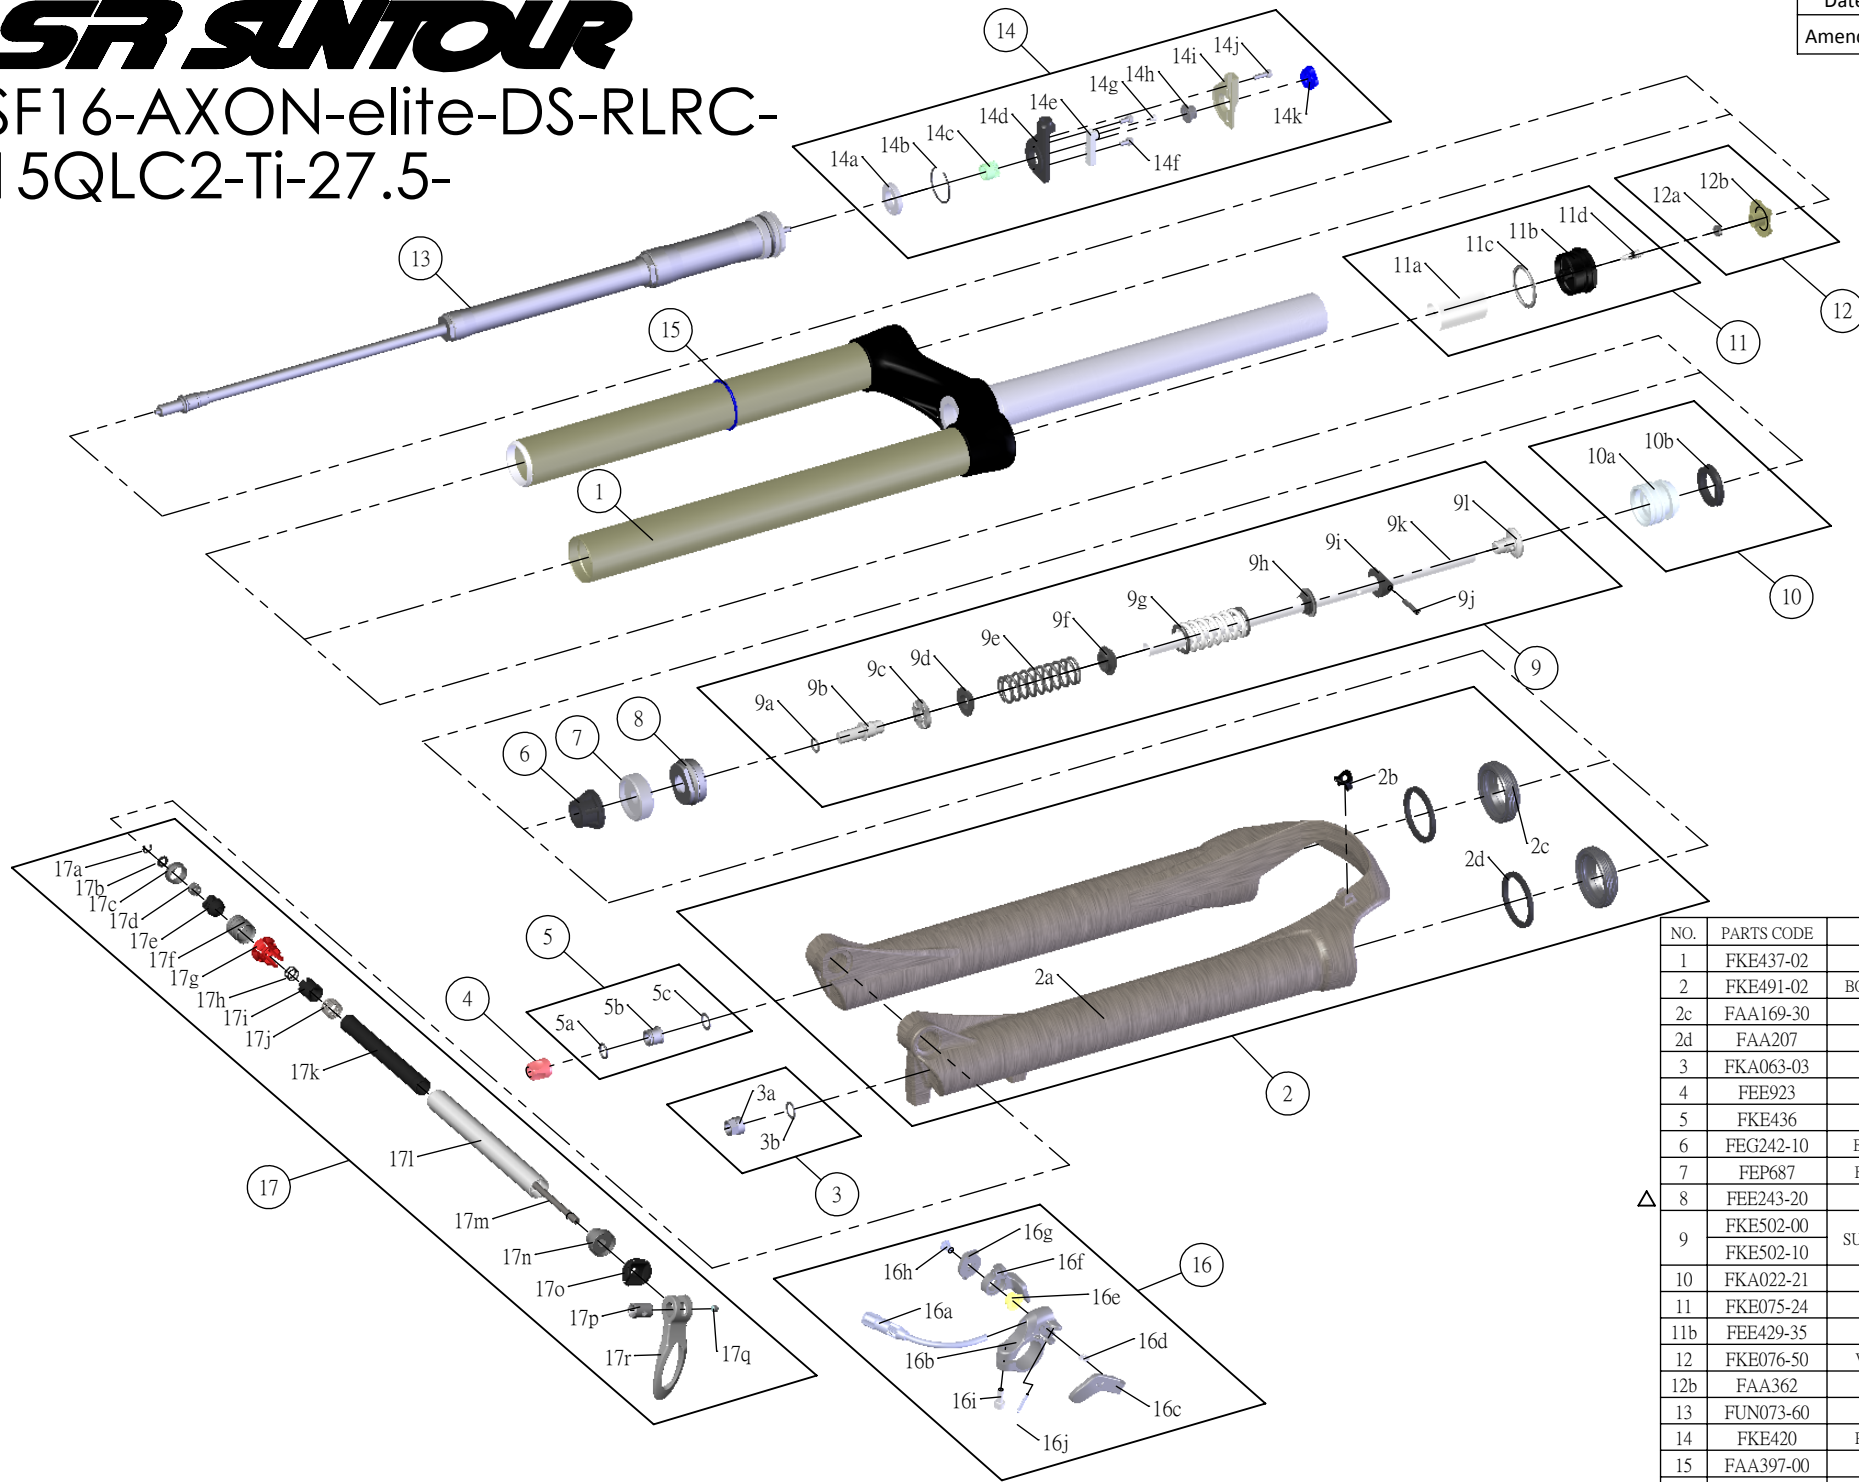

SF SUNTOUR

SF16-AXON-elite-DS-RLRC-15QLC2-Ti-27.5-

Date	2015.01.19	Version	2
Amended	2016.01.06		

NO.	PARTS CODE	PARTS NAME	100	80	QT
1	FKE437-02	UPPER ASSY	*	*	1
2	FKE491-02	BOTTOM CASE ASSY	*	*	1
2c	FAA169-30	DUST SEAL	*	*	2
2d	FAA207	OIL WIPER 32	*	*	2
3	FKA063-03	FIXING NUT SET	*	*	1
4	FEE923	REBOUND KNOB	*	*	1
5	FKE436	FIXING NUT SET	*	*	1
6	FEG242-10	BOTTOM STOPPER	*	*	1
7	FEP687	BOTTOM BUMPER	*	*	1
Δ 8	FEE243-20	FORK NOSE	*	*	1
9	FKE502-00	SUPPORT TUBE ASSY	*		1
	FKE502-10			*	1
10	FKA022-21	PISTON UNIT	*	*	1
11	FKE075-24	AIR CAP ASSY	*	*	1
11b	FEE429-35	AIR CAP	*	*	1
12	FKE076-50	VALVE CAP ASSY	*	*	1
12b	FAA362	VALVE CAP	*	*	1
13	FUN073-60	RL-RC UNIT	*	*	1
14	FKE420	RL REMOTE ASSY	*	*	1
15	FAA397-00	O RING	*	*	1
16	SL12SC-RLO	REMOTE LEVER ASSY	*	*	1
17	FKA069-15	15QLC2 Ti AXLE SET	*	*	1