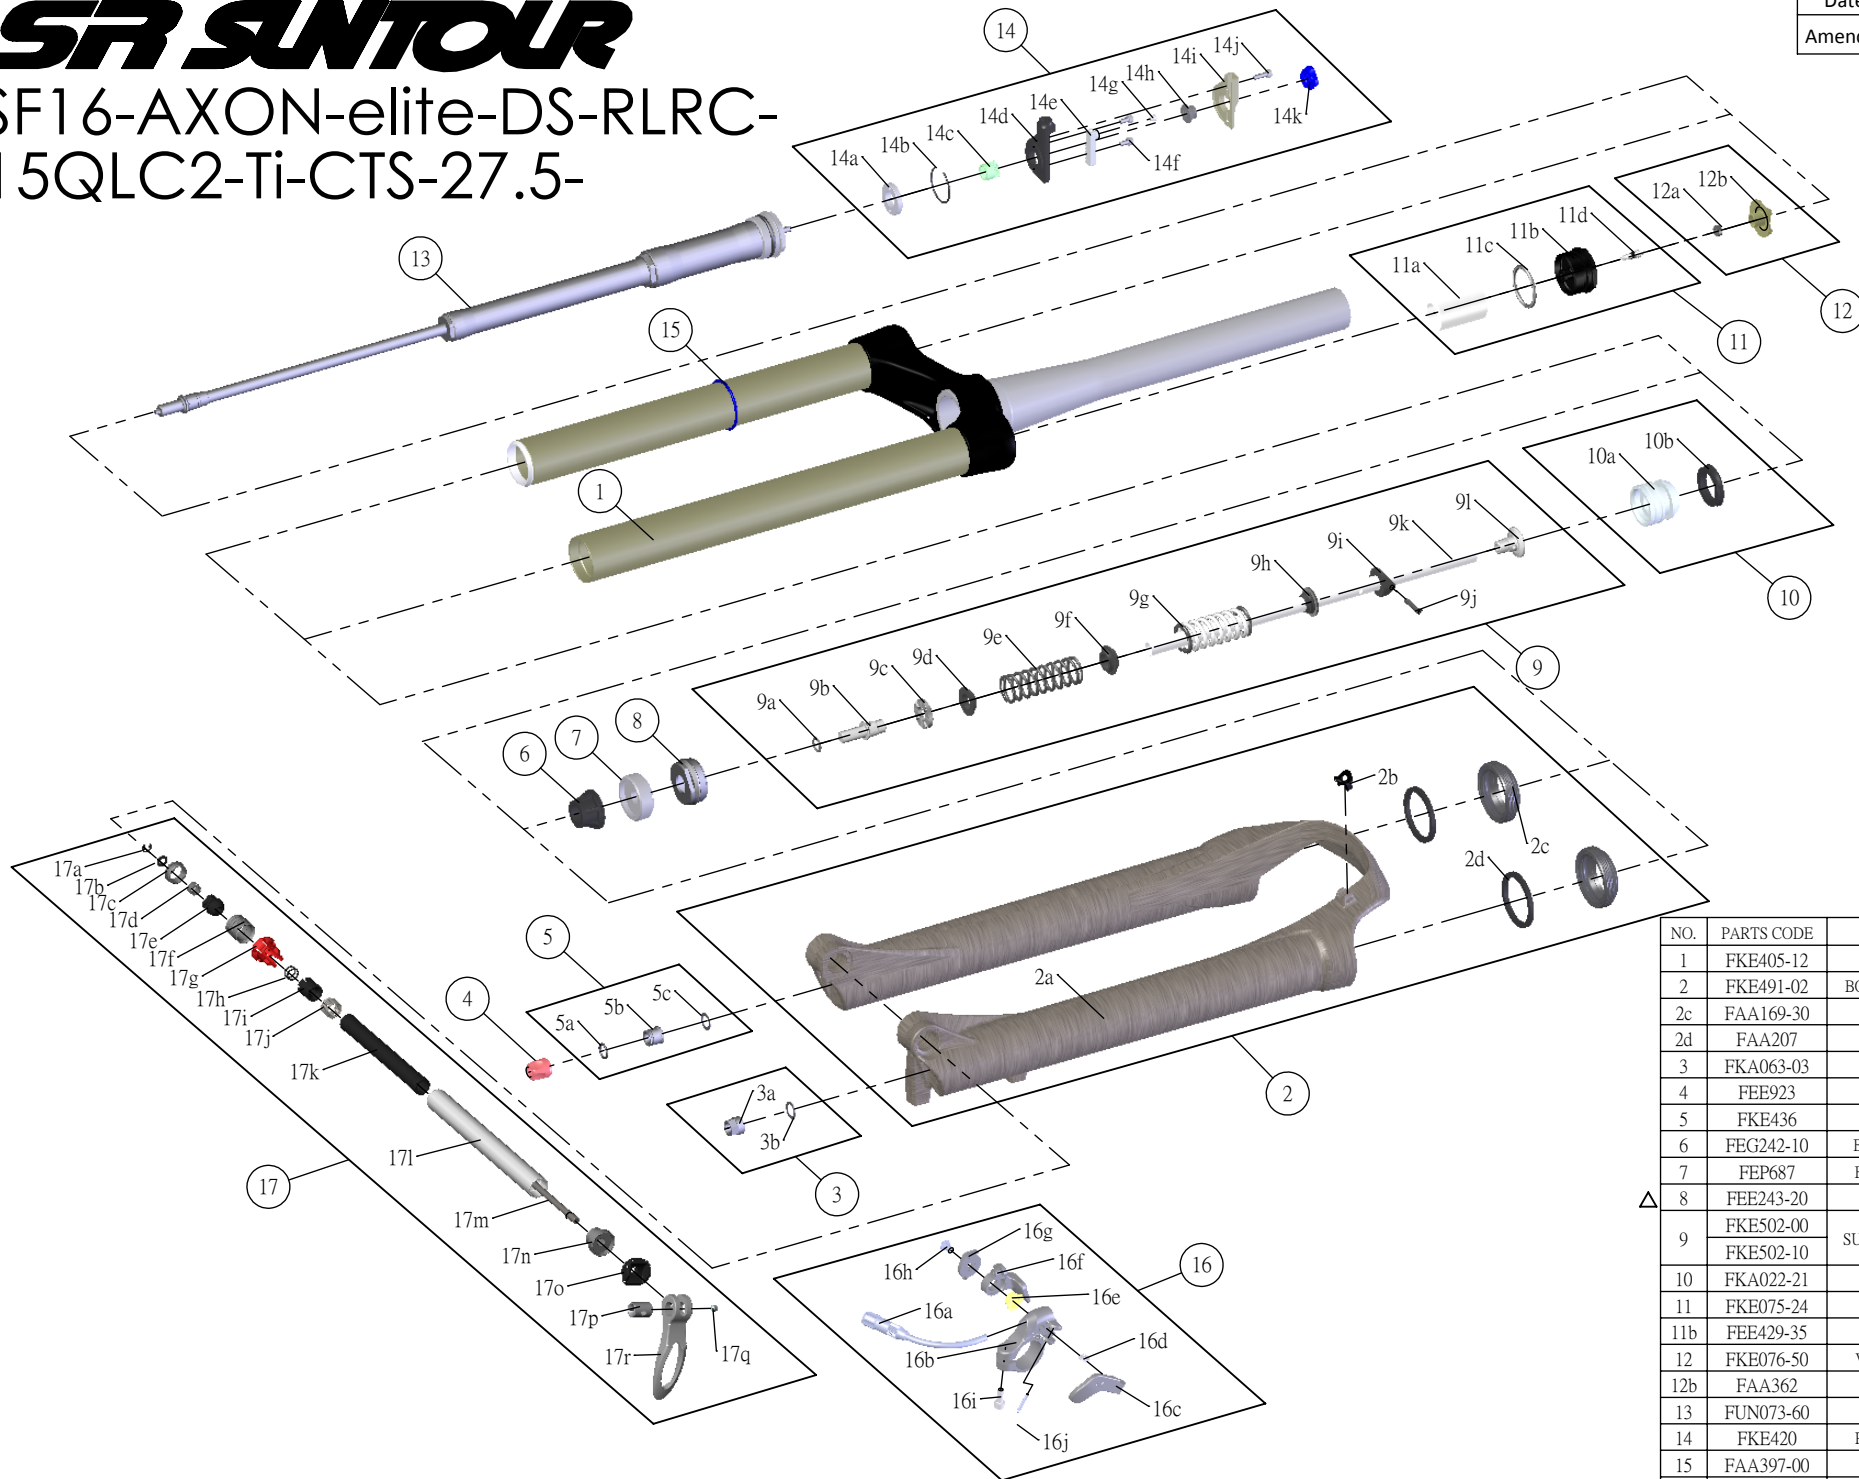

SUNTOUR

SF16-AXON-elite-DS-RLRC-15QLC2-Ti-CTS-27.5-

Date	2015.01.19	Version	2
Amended	2016.01.06		

NO.	PARTS CODE	PARTS NAME	100	80	QT
1	FKE405-12	UPPER ASSY	*	*	1
2	FKE491-02	BOTTOM CASE ASSY	*	*	1
2c	FAA169-30	DUST SEAL	*	*	2
2d	FAA207	OIL WIPER 32	*	*	2
3	FKA063-03	FIXING NUT SET	*	*	1
4	FEE923	REBOUND KNOB	*	*	1
5	FKE436	FIXING NUT SET	*	*	1
6	FEG242-10	BOTTOM STOPPER	*	*	1
7	FEP687	BOTTOM BUMPER	*	*	1
△ 8	FEE243-20	FORK NOSE	*	*	1
9	FKE502-00	SUPPORT TUBE ASSY	*		1
	FKE502-10			*	1
10	FKA022-21	PISTON UNIT	*	*	1
11	FKE075-24	AIR CAP ASSY	*	*	1
11b	FEE429-35	AIR CAP	*	*	1
12	FKE076-50	VALVE CAP ASSY	*	*	1
12b	FAA362	VALVE CAP	*	*	1
13	FUN073-60	RL-RC UNIT	*	*	1
14	FKE420	RL REMOTE ASSY	*	*	1
15	FAA397-00	O RING	*	*	1
16	SL12SC-RLO	REMOTE LEVER ASSY	*	*	1
17	FKA069-15	15QLC2 Ti AXLE SET	*	*	1