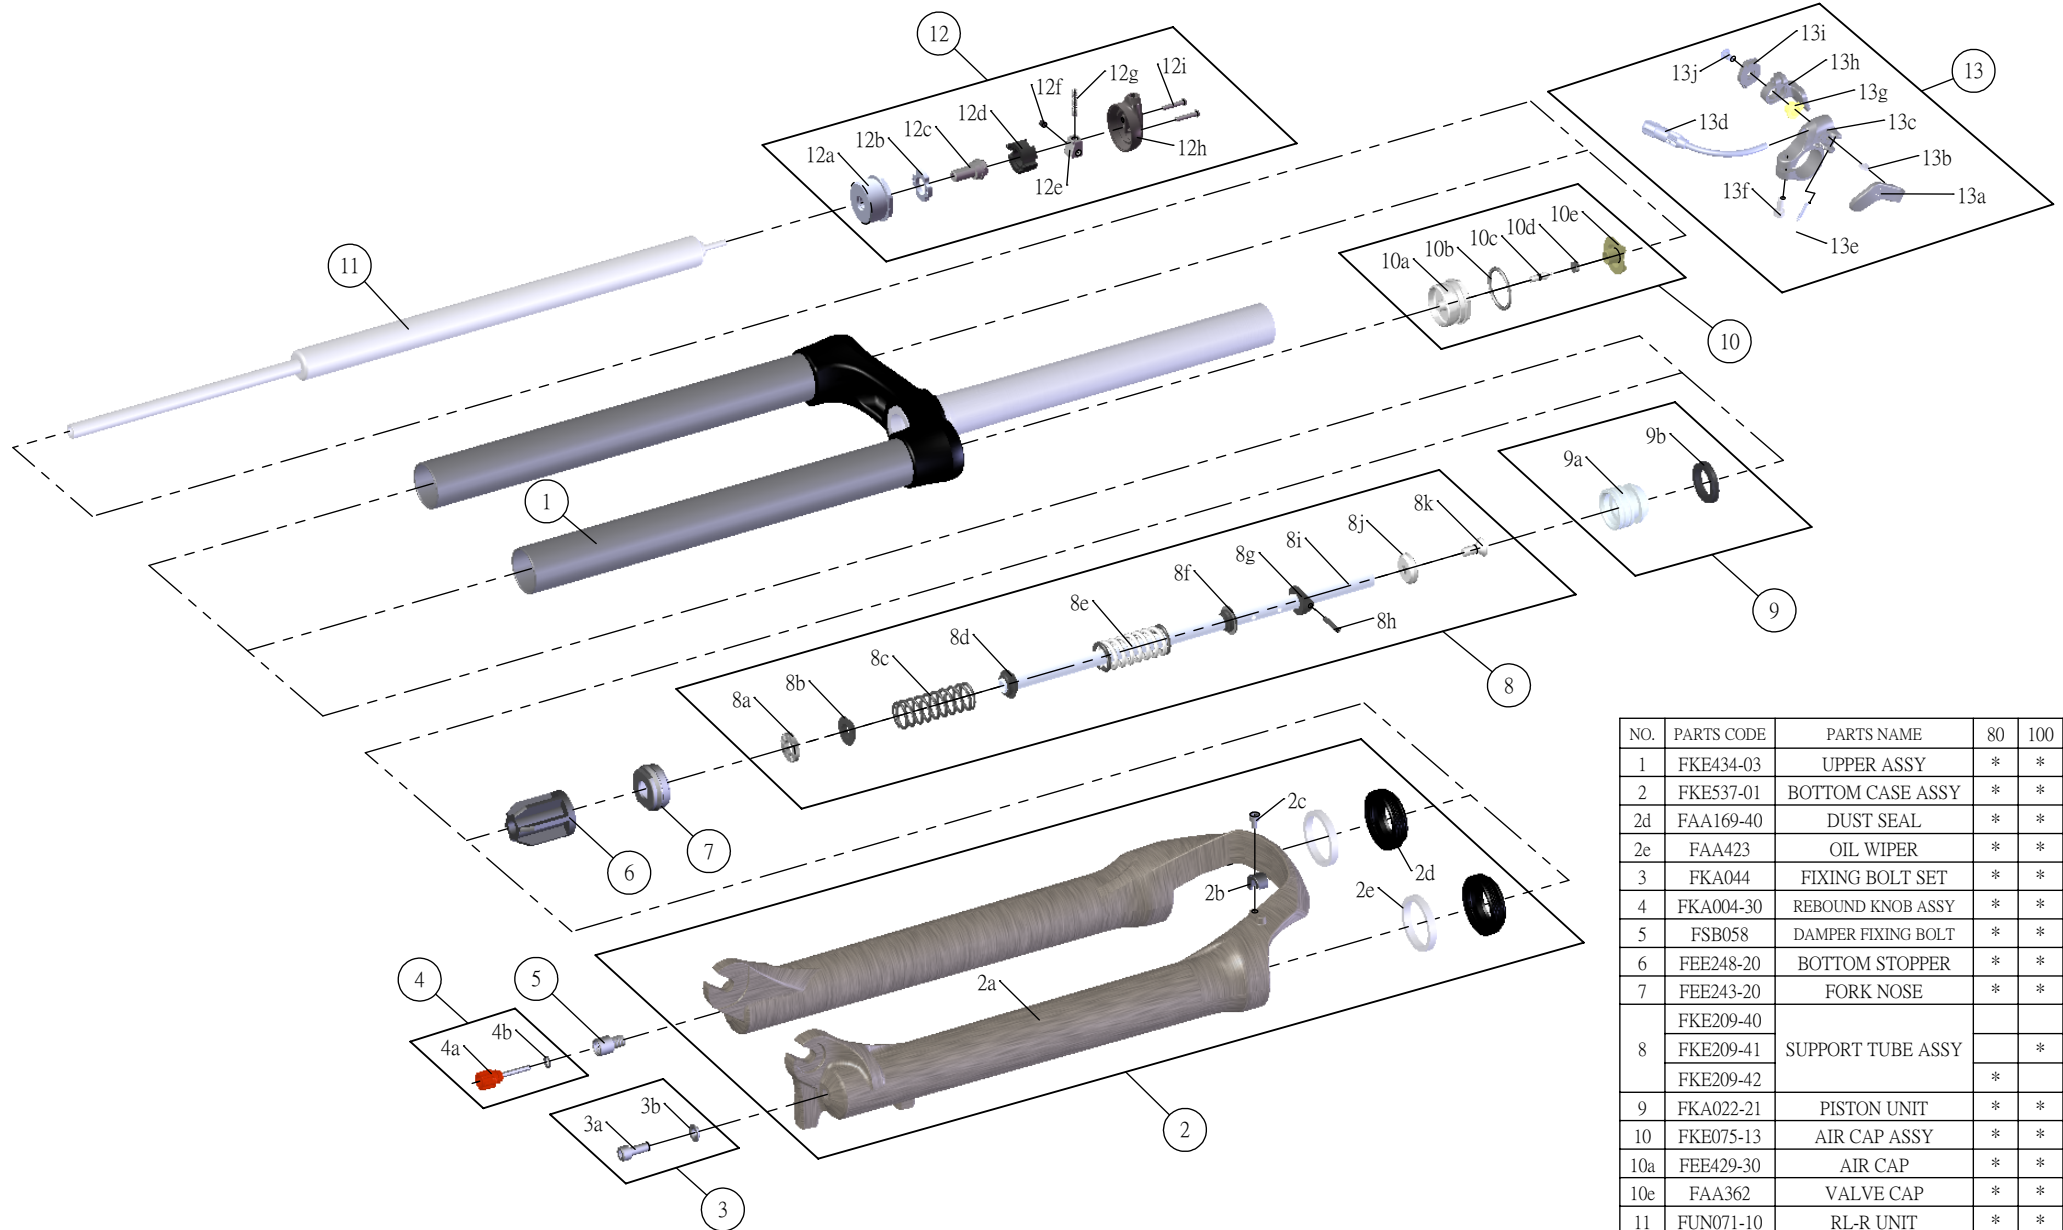

SF SUNTOUR

SF16-EPIXON-DS-RL-R-29-

Date	2015.01.05	Version	1
Amended			

NO.	PARTS CODE	PARTS NAME	80	100	120	QT
1	FKE434-03	UPPER ASSY	*	*	*	1
2	FKE537-01	BOTTOM CASE ASSY	*	*	*	1
2d	FAA169-40	DUST SEAL	*	*	*	2
2e	FAA423	OIL WIPER	*	*	*	2
3	FKA044	FIXING BOLT SET	*	*	*	1
4	FKA004-30	REBOUND KNOB ASSY	*	*	*	1
5	FSB058	DAMPER FIXING BOLT	*	*	*	1
6	FEE248-20	BOTTOM STOPPER	*	*	*	1
7	FEE243-20	FORK NOSE	*	*	*	1
8	FKE209-40	SUPPORT TUBE ASSY			*	1
	FKE209-41			*		1
	FKE209-42		*			1
9	FKA022-21	PISTON UNIT	*	*	*	1
10	FKE075-13	AIR CAP ASSY	*	*	*	1
10a	FEE429-30	AIR CAP	*	*	*	1
10e	FAA362	VALVE CAP	*	*	*	1
11	FUN071-10	RL-R UNIT	*	*	*	1
12	FKE310-30	RL COVER ASSY	*	*	*	1
12a	FEE418-02	FIX CAP	*	*	*	1
12h	FEE939	RL COVER	*	*	*	1
13	SL12SC-RLO	REMOTE LEVER ASSY	*	*	*	1