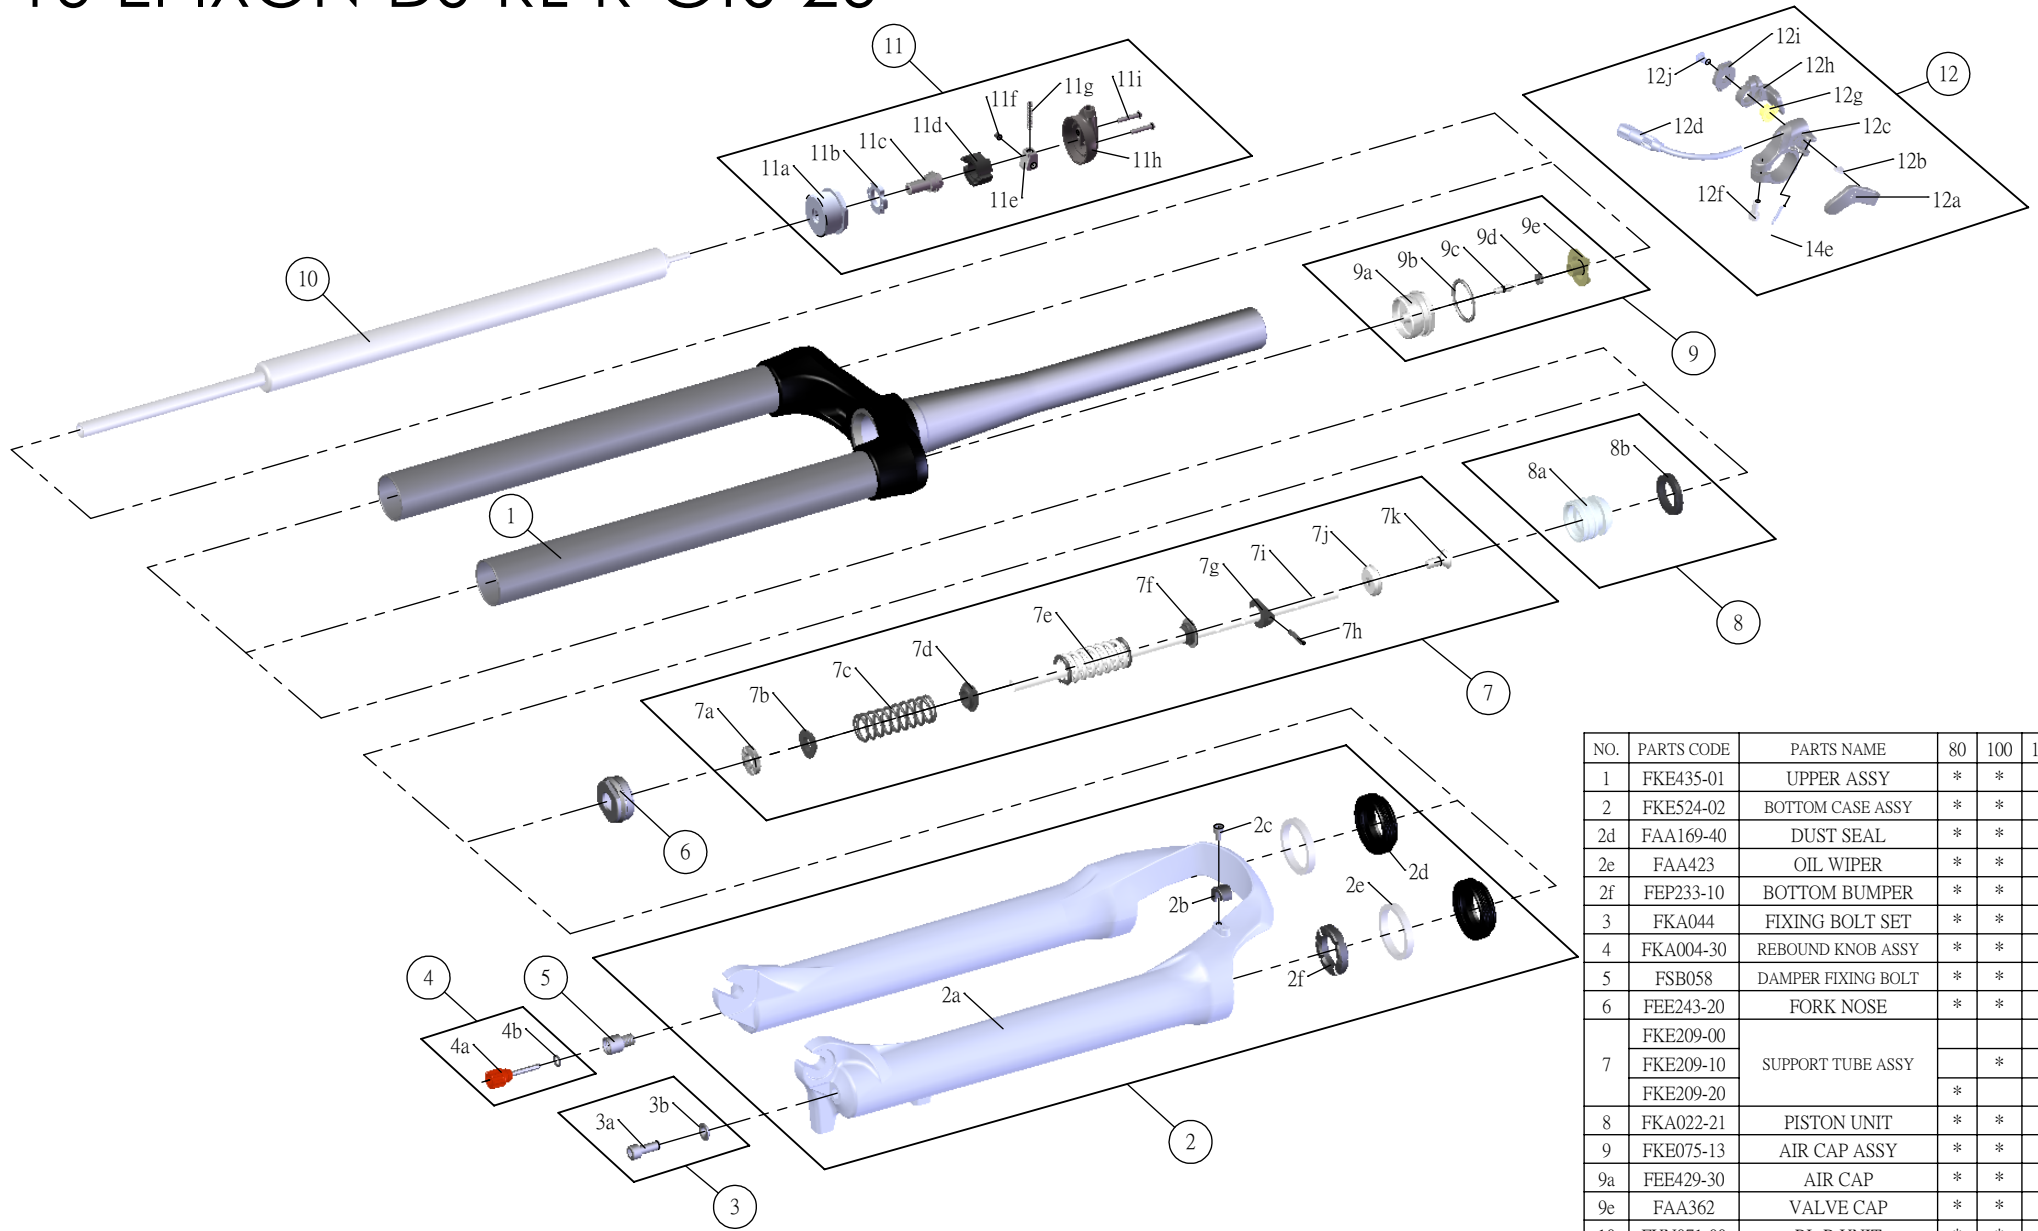

# SUNTOUR

## SF16-EPIXON-DS-RL-R-CTS-26-

Date	2015.01.05	Version	1
Amended			

NO.	PARTS CODE	PARTS NAME	80	100	120	QT
1	FKE435-01	UPPER ASSY	*	*	*	1
2	FKE524-02	BOTTOM CASE ASSY	*	*	*	1
2d	FAA169-40	DUST SEAL	*	*	*	2
2e	FAA423	OIL WIPER	*	*	*	2
2f	FEP233-10	BOTTOM BUMPER	*	*	*	1
3	FKA044	FIXING BOLT SET	*	*	*	1
4	FKA004-30	REBOUND KNOB ASSY	*	*	*	1
5	FSB058	DAMPER FIXING BOLT	*	*	*	1
6	FEE243-20	FORK NOSE	*	*	*	1
	FKE209-00				*	1
7	FKE209-10	SUPPORT TUBE ASSY		*		1
	FKE209-20		*			1
8	FKA022-21	PISTON UNIT	*	*	*	1
9	FKE075-13	AIR CAP ASSY	*	*	*	1
9a	FEE429-30	AIR CAP	*	*	*	1
9e	FAA362	VALVE CAP	*	*	*	1
10	FUN071-00	RL-R UNIT	*	*	*	1
11	FKE310-30	RL COVER ASSY	*	*	*	1
11a	FEE418-02	FIX CAP	*	*	*	1
11h	FEE939	RL COVER	*	*	*	1
12	SL12SC-RLO	REMOTE LEVER ASSY	*	*	*	1