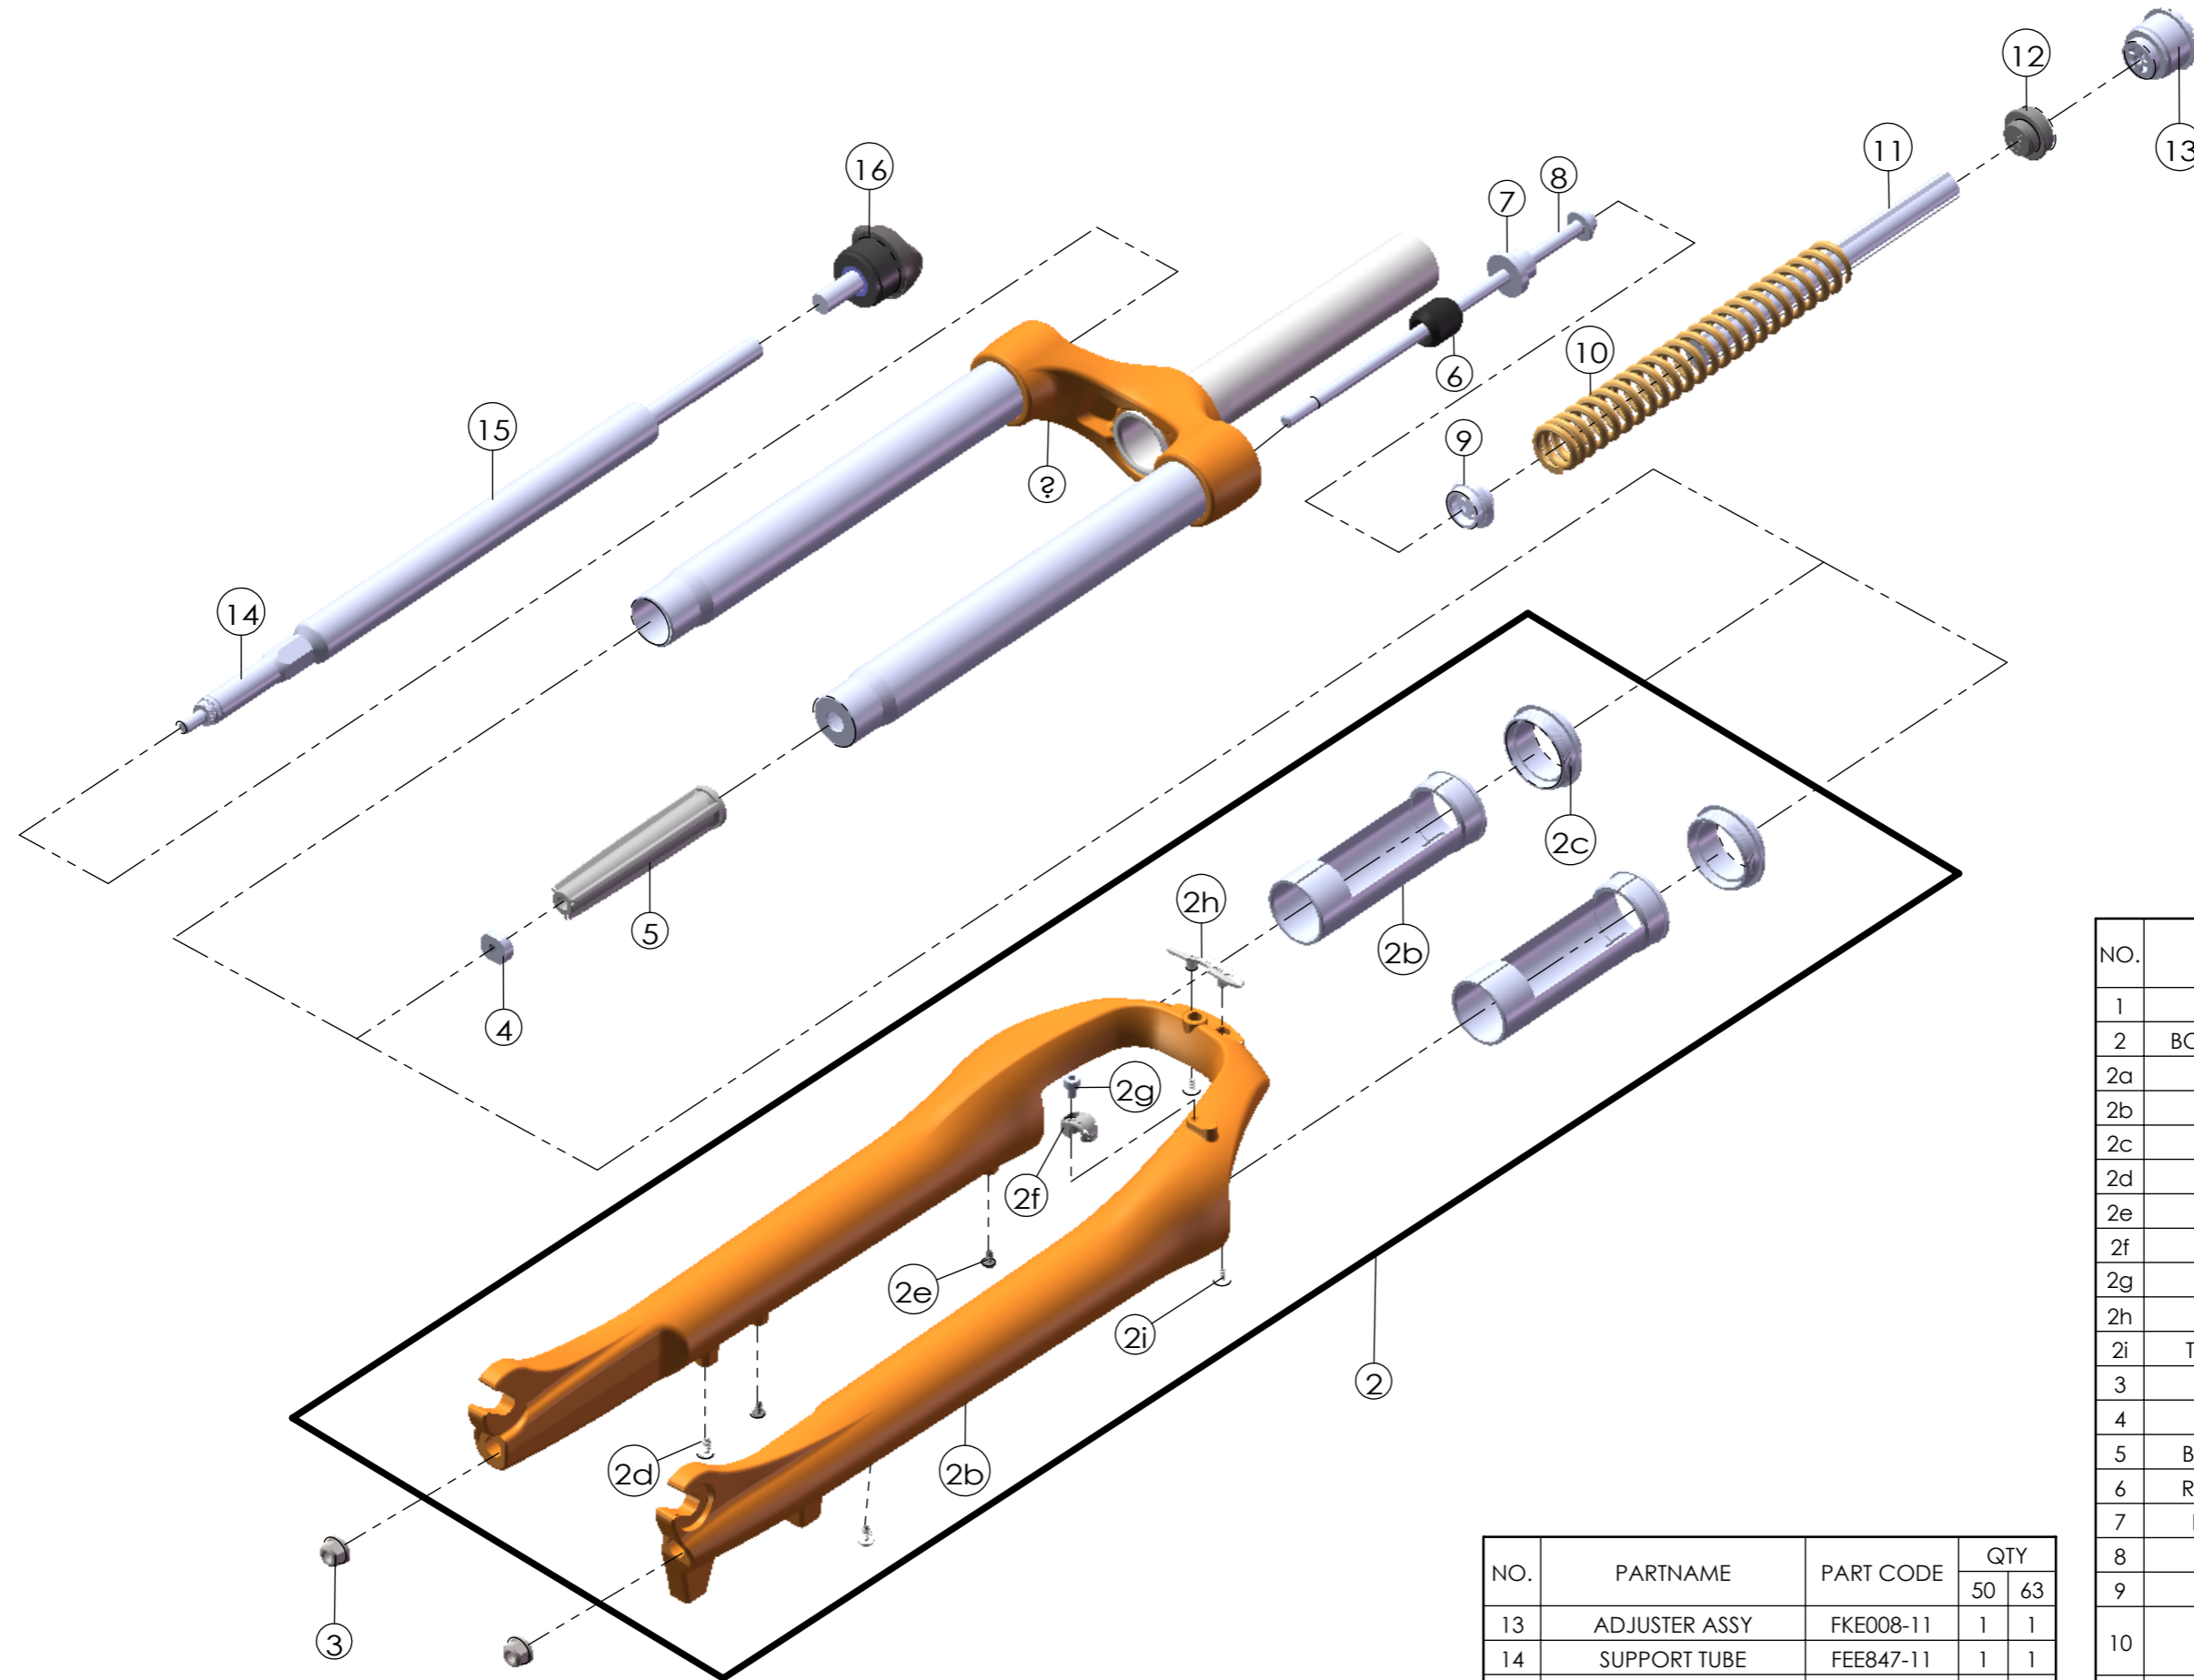

Date	2015.7.2	Version	2
Amended	2022.4.26		

NO.	PART NAME	PART CODE	QTY.	
			50	63
1	UPPER ASSY	FKZ087-01	1	1
2	BOTTOM CASE ASSY	FKZ081-10	1	1
2a	BOTTOM CASE	FPB414	1	1
2b	SLIDER SLEEVE	FEE942	2	2
2c	DUST SEAL	FAA125-40	2	2
2d	MOUNT CAP	FAA199	2	2
2e	MOUNT CAP	FAA199-10	2	2
2f	HOSE GUIDE	FEG166	1	1
2g	FIXING BOLT	FSB153	1	1
2h	BRACE COVER	FEE716	1	1
2i	TAPPING SCREW	FSB114-20	2	2
3	FIXING NUT	FSN023	2	2
4	NUT PLATE	FSN025-10	1	1
5	BOTTOM STOPPER	FEG362	1	1
6	REBOUND RUBBER	FEP086-10	1	1
7	DAMPER SPACE	FEE452	1	-
8	FIXING BOLT L	FSB159-08	1	1
9	SPRING GUIDE	FEE468-10	1	1
10	MAIN SPRING	FEP451	1	-
		FEP450	-	1
11	DAMPER	FEP262-95	1	-
		FEP262-50	-	1
12	SPRING GUIDE	FEE467-10	1	1

NO.	PARTNAME	PART CODE	QTY	
			50	63
13	ADJUSTER ASSY	FKE008-11	1	1
14	SUPPORT TUBE	FEE847-11	1	1
15	DAMPER UNIT	FUN051-00	1	1
16	REMOTE SPEED LOCK ASSY	FKE310-11	1	1