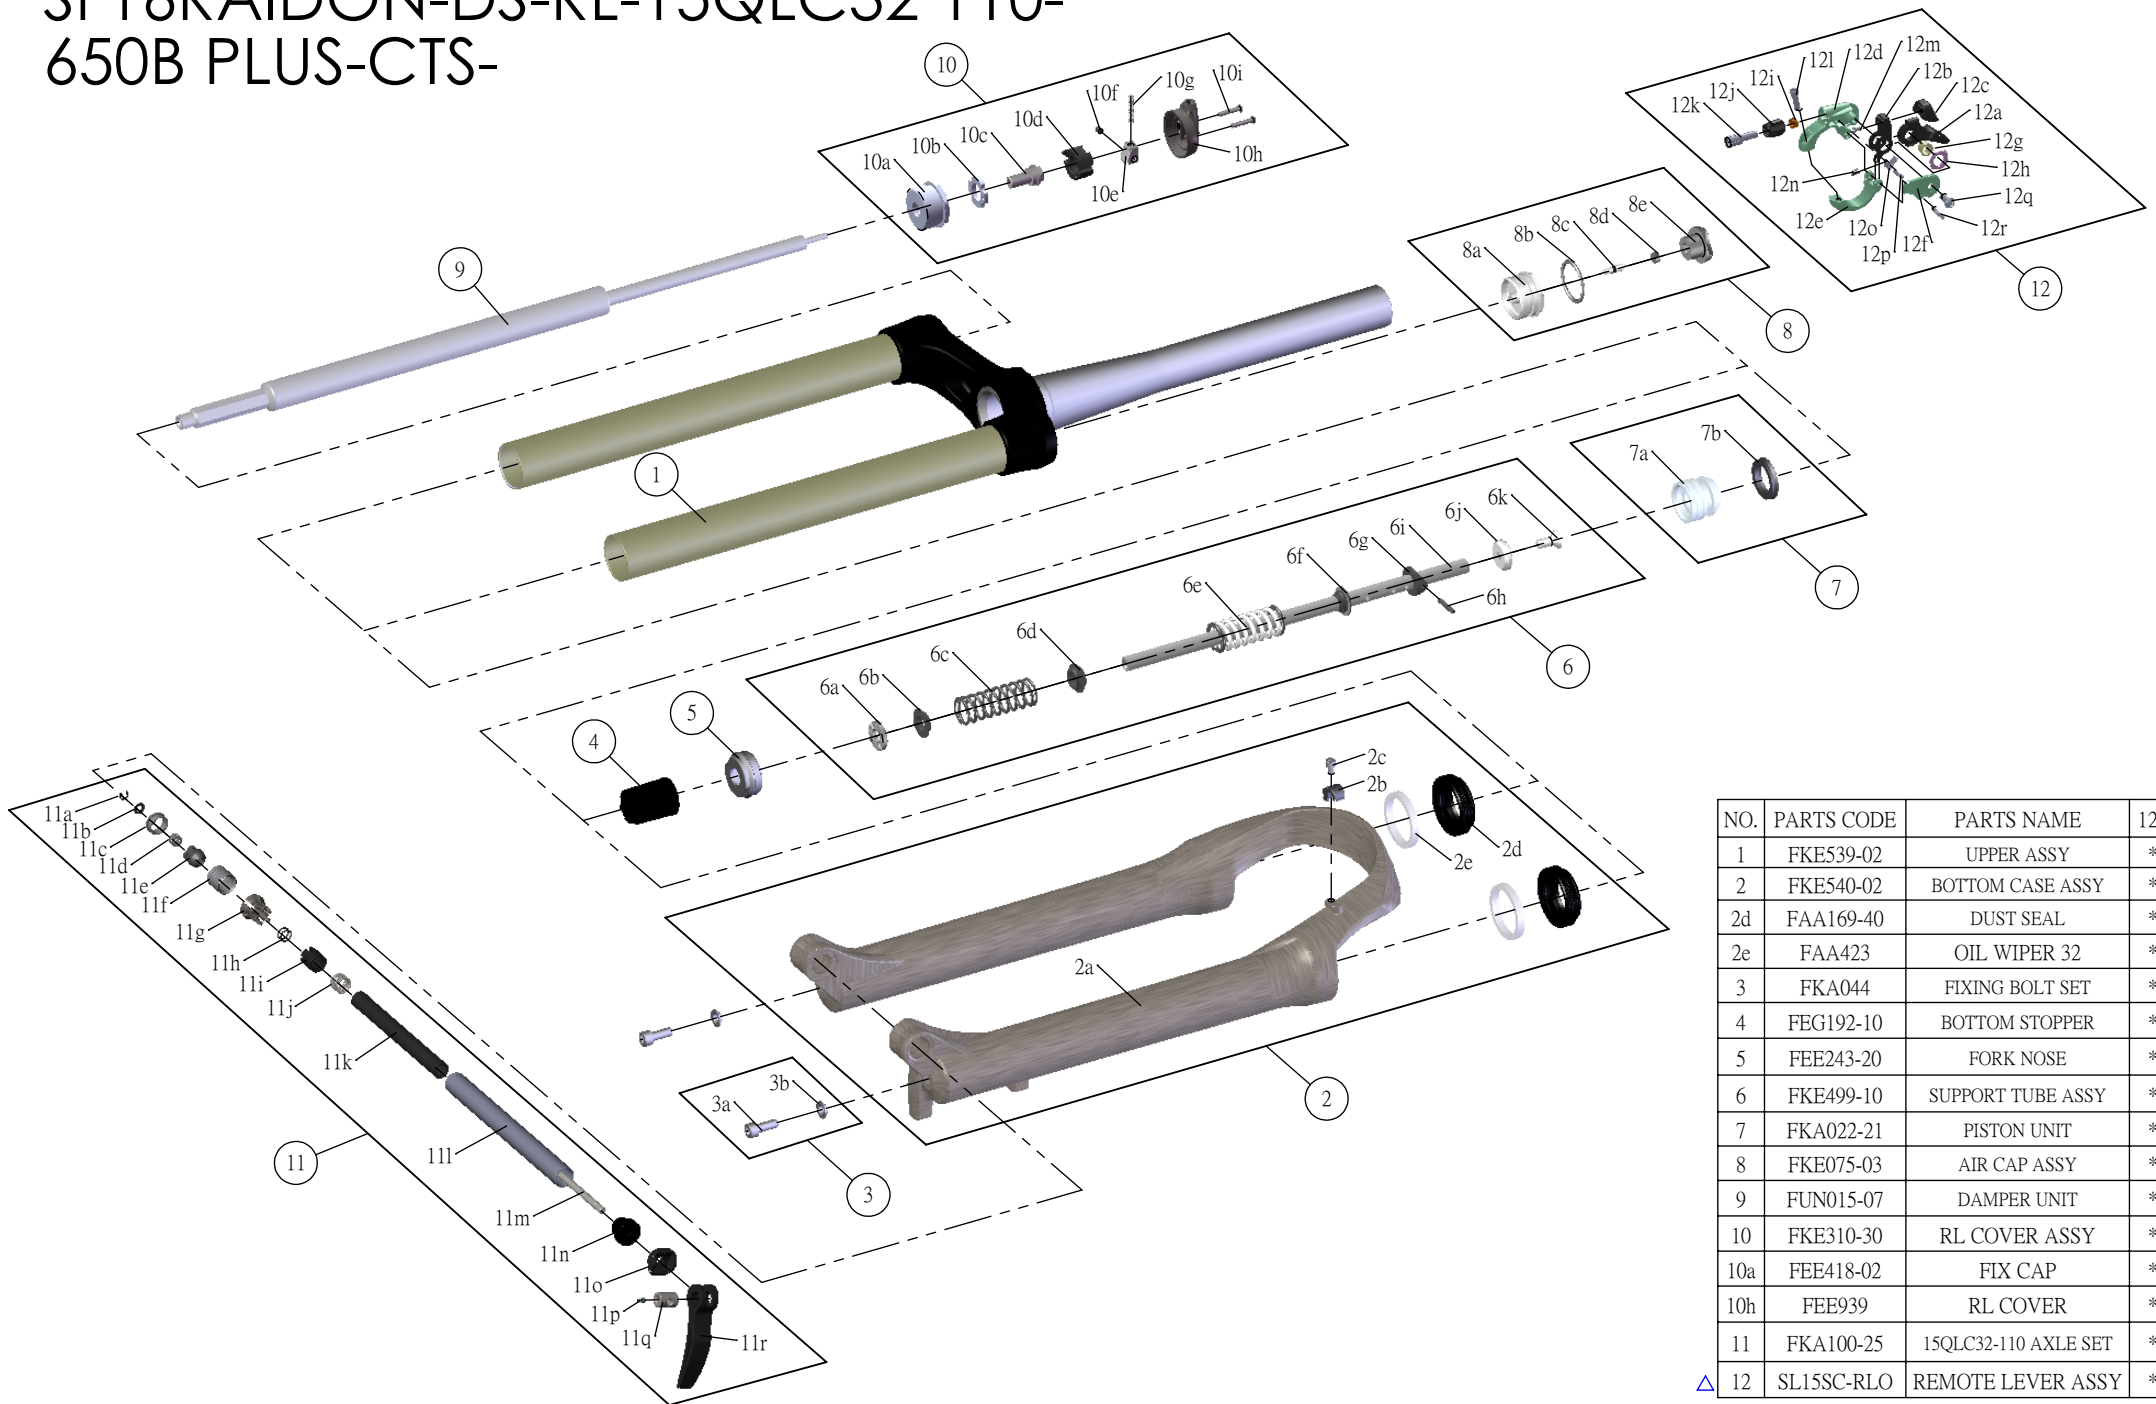

SR SUNTOUR

SF16RAIDON-DS-RL-15QLC32 110-650B PLUS-CTS-

Date	2015.03.02	Version	3
Amended	2016.02.25		

NO.	PARTS CODE	PARTS NAME	120	QT
1	FKE539-02	UPPER ASSY	*	1
2	FKE540-02	BOTTOM CASE ASSY	*	1
2d	FAA169-40	DUST SEAL	*	2
2e	FAA423	OIL WIPER 32	*	2
3	FKA044	FIXING BOLT SET	*	2
4	FEG192-10	BOTTOM STOPPER	*	1
5	FEE243-20	FORK NOSE	*	1
6	FKE499-10	SUPPORT TUBE ASSY	*	1
7	FKA022-21	PISTON UNIT	*	1
8	FKE075-03	AIR CAP ASSY	*	1
9	FUN015-07	DAMPER UNIT	*	1
10	FKE310-30	RL COVER ASSY	*	1
10a	FEE418-02	FIX CAP	*	1
10h	FEE939	RL COVER	*	1
11	FKA100-25	15QLC32-110 AXLE SET	*	1
△ 12	SL15SC-RLO	REMOTE LEVER ASSY	*	1