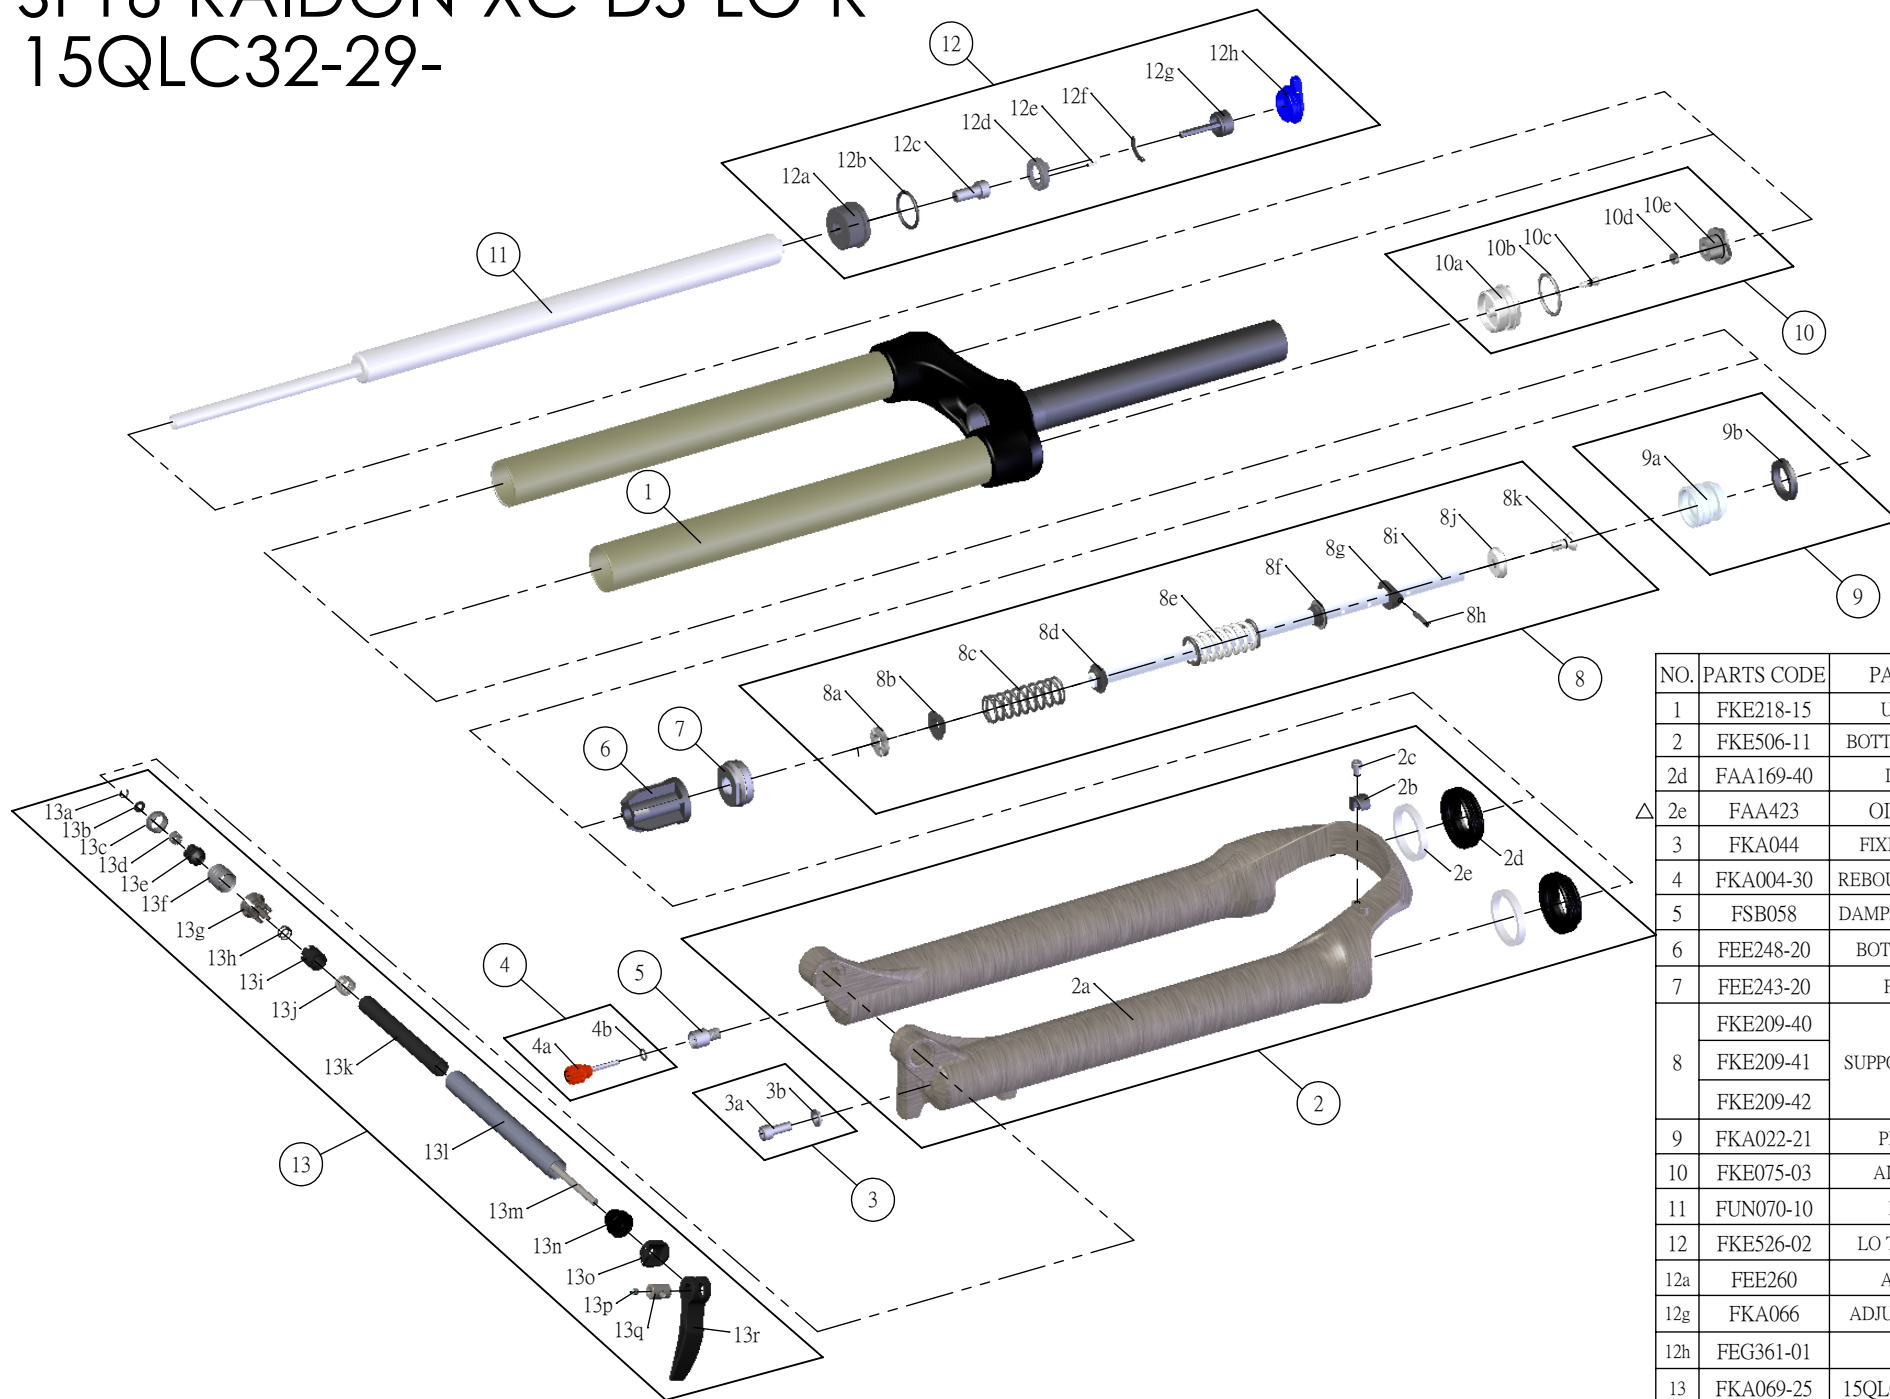

SR SUNTOUR

SF16-RAIDON-XC-DS-LO-R- 15QLC32-29-

Date	2015.01.13	Version	2
Amended	2015.08.18		

NO.	PARTS CODE	PARTS NAME	120	100	80	QT
1	FKE218-15	UPPER ASSY	*	*	*	1
2	FKE506-11	BOTTOM CASE ASSY	*	*	*	1
2d	FAA169-40	DUST SEAL	*	*	*	2
△ 2e	FAA423	OIL WIPER 32	*	*	*	2
3	FKA044	FIXING BOLT SET	*	*	*	1
4	FKA004-30	REBOUND KNOB ASSY	*	*	*	1
5	FSB058	DAMPER FIXING BOLT	*	*	*	1
6	FEE248-20	BOTTOM STOPPER	*	*	*	1
7	FEE243-20	FORK NOSE	*	*	*	1
8	FKE209-40	SUPPORT TUBE ASSY	*			1
	FKE209-41			*		1
	FKE209-42				*	1
9	FKA022-21	PISTON UNIT	*	*	*	1
10	FKE075-03	AIR CAP ASSY	*	*	*	1
11	FUN070-10	LO-R UNIT	*	*	*	1
12	FKE526-02	LO TOP CAP ASSY	*	*	*	1
12a	FEE260	ADJUST CAP	*	*	*	1
12g	FKA066	ADJUST CORE ASSY	*	*	*	1
12h	FEG361-01	LO KNOB	*	*	*	1
13	FKA069-25	15QLC32 AXLE SET	*	*	*	1