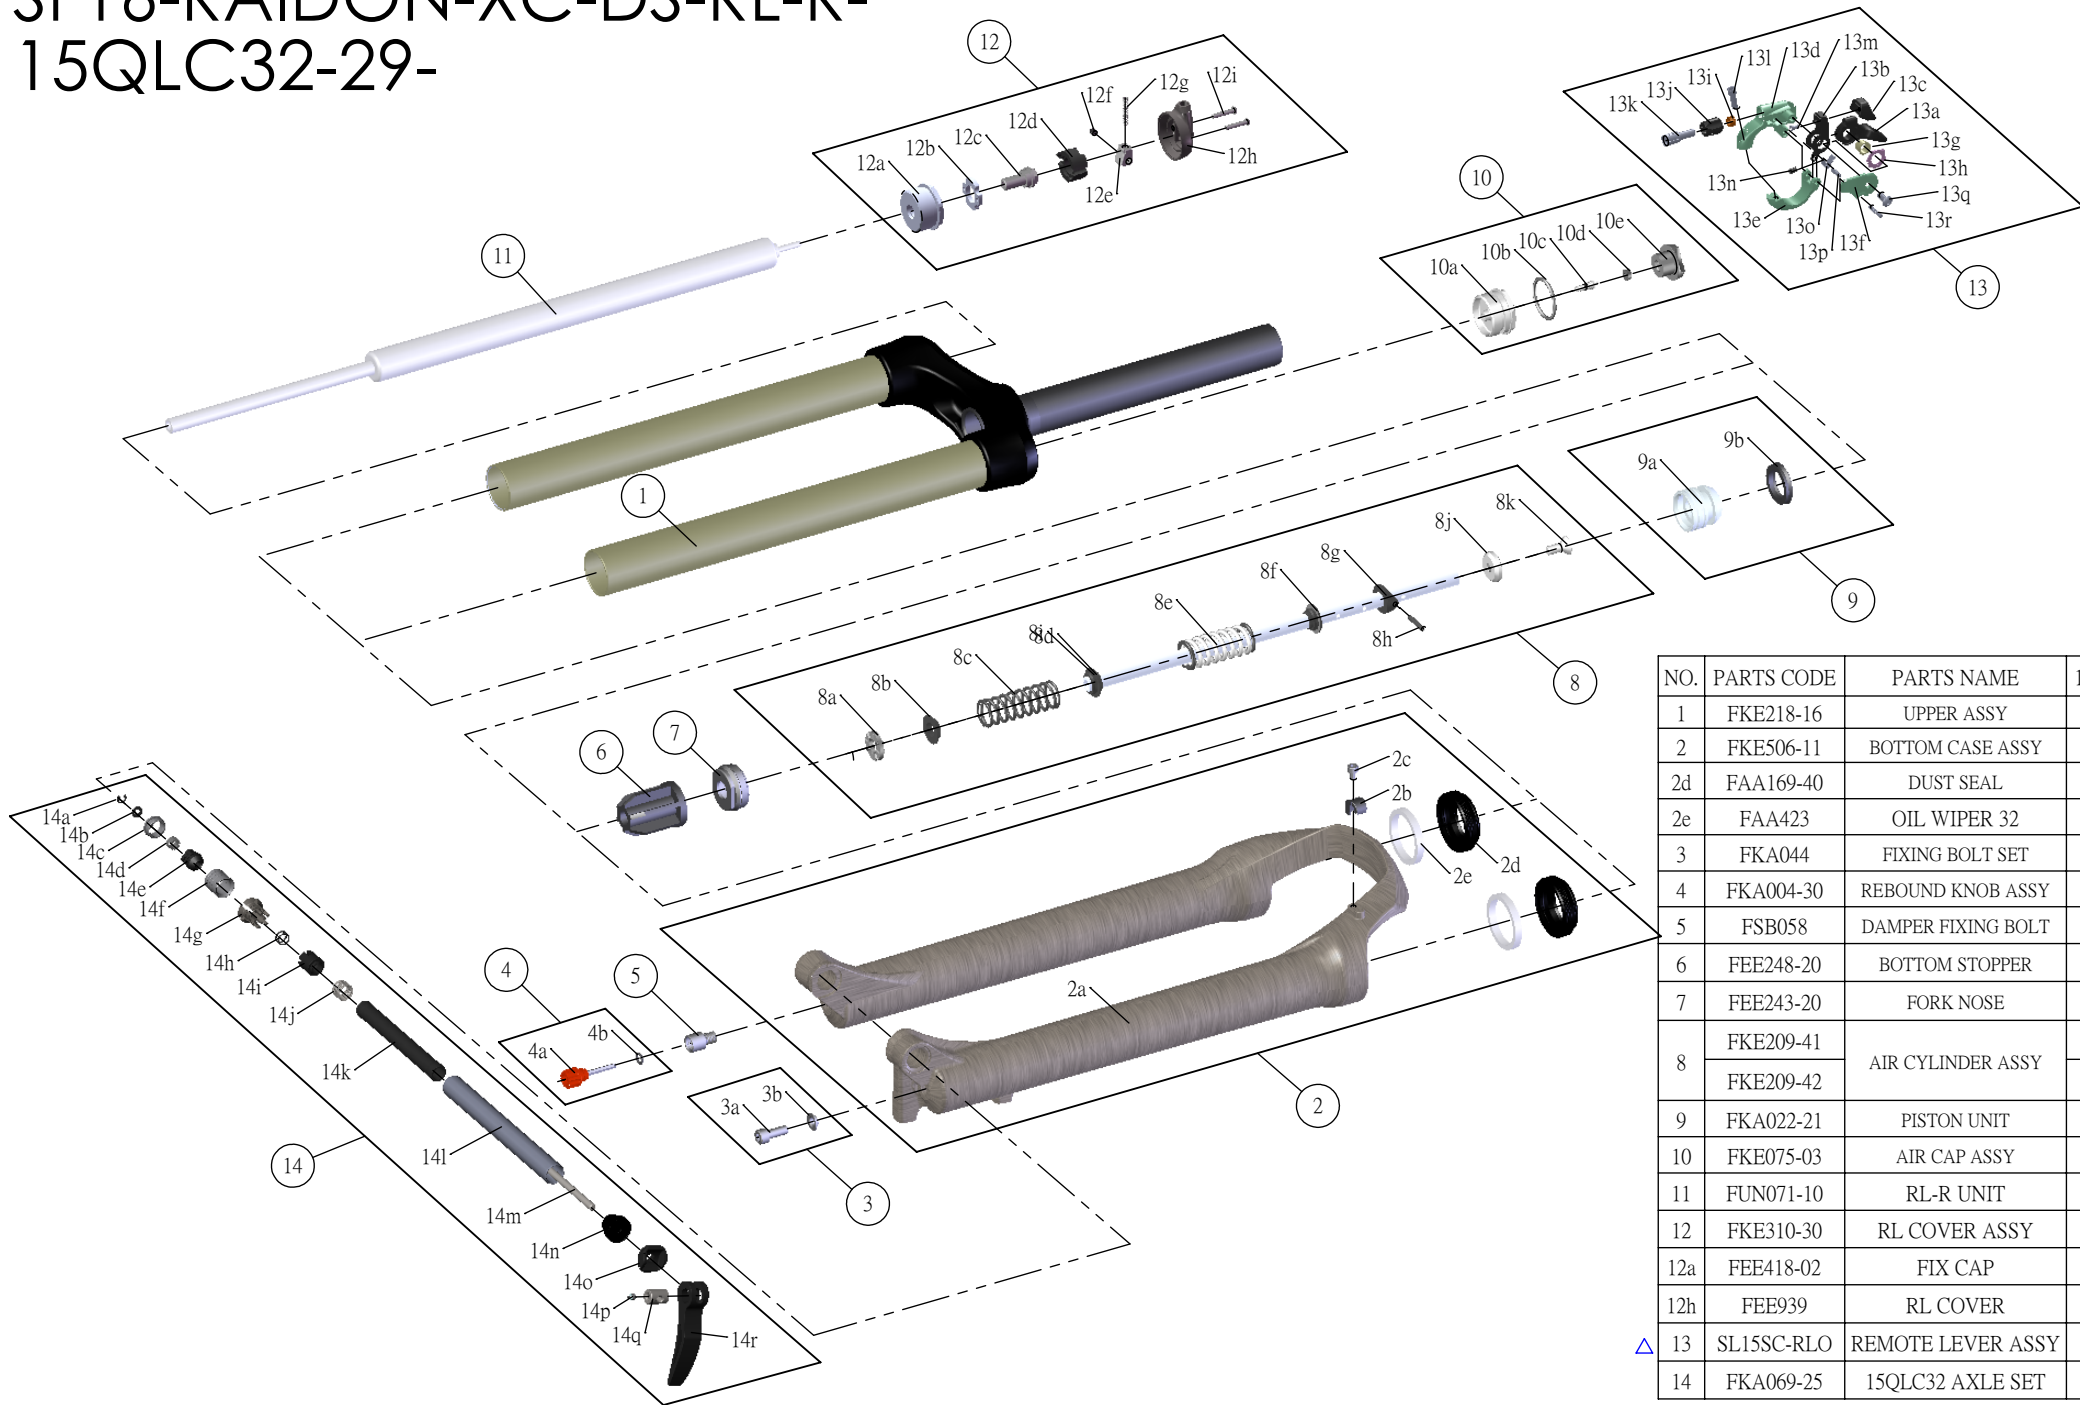

SR SUNTOUR

SF16-RAIDON-XC-DS-RL-R- 15QLC32-29-

Date	2015.01.13	Version	3
Amended	2016.02.24		

NO.	PARTS CODE	PARTS NAME	100	80	QT
1	FKE218-16	UPPER ASSY	*	*	1
2	FKE506-11	BOTTOM CASE ASSY	*	*	1
2d	FAA169-40	DUST SEAL	*	*	2
2e	FAA423	OIL WIPER 32	*	*	2
3	FKA044	FIXING BOLT SET	*	*	1
4	FKA004-30	REBOUND KNOB ASSY	*	*	1
5	FSB058	DAMPER FIXING BOLT	*	*	1
6	FEE248-20	BOTTOM STOPPER	*	*	1
7	FEE243-20	FORK NOSE	*	*	1
8	FKE209-41	AIR CYLINDER ASSY	*		1
	FKE209-42			*	1
9	FKA022-21	PISTON UNIT	*	*	1
10	FKE075-03	AIR CAP ASSY	*	*	1
11	FUN071-10	RL-R UNIT	*	*	1
12	FKE310-30	RL COVER ASSY	*	*	1
12a	FEE418-02	FIX CAP	*	*	1
12h	FEE939	RL COVER	*	*	1
△ 13	SL15SC-RLO	REMOTE LEVER ASSY	*	*	1
14	FKA069-25	15QLC32 AXLE SET	*	*	1