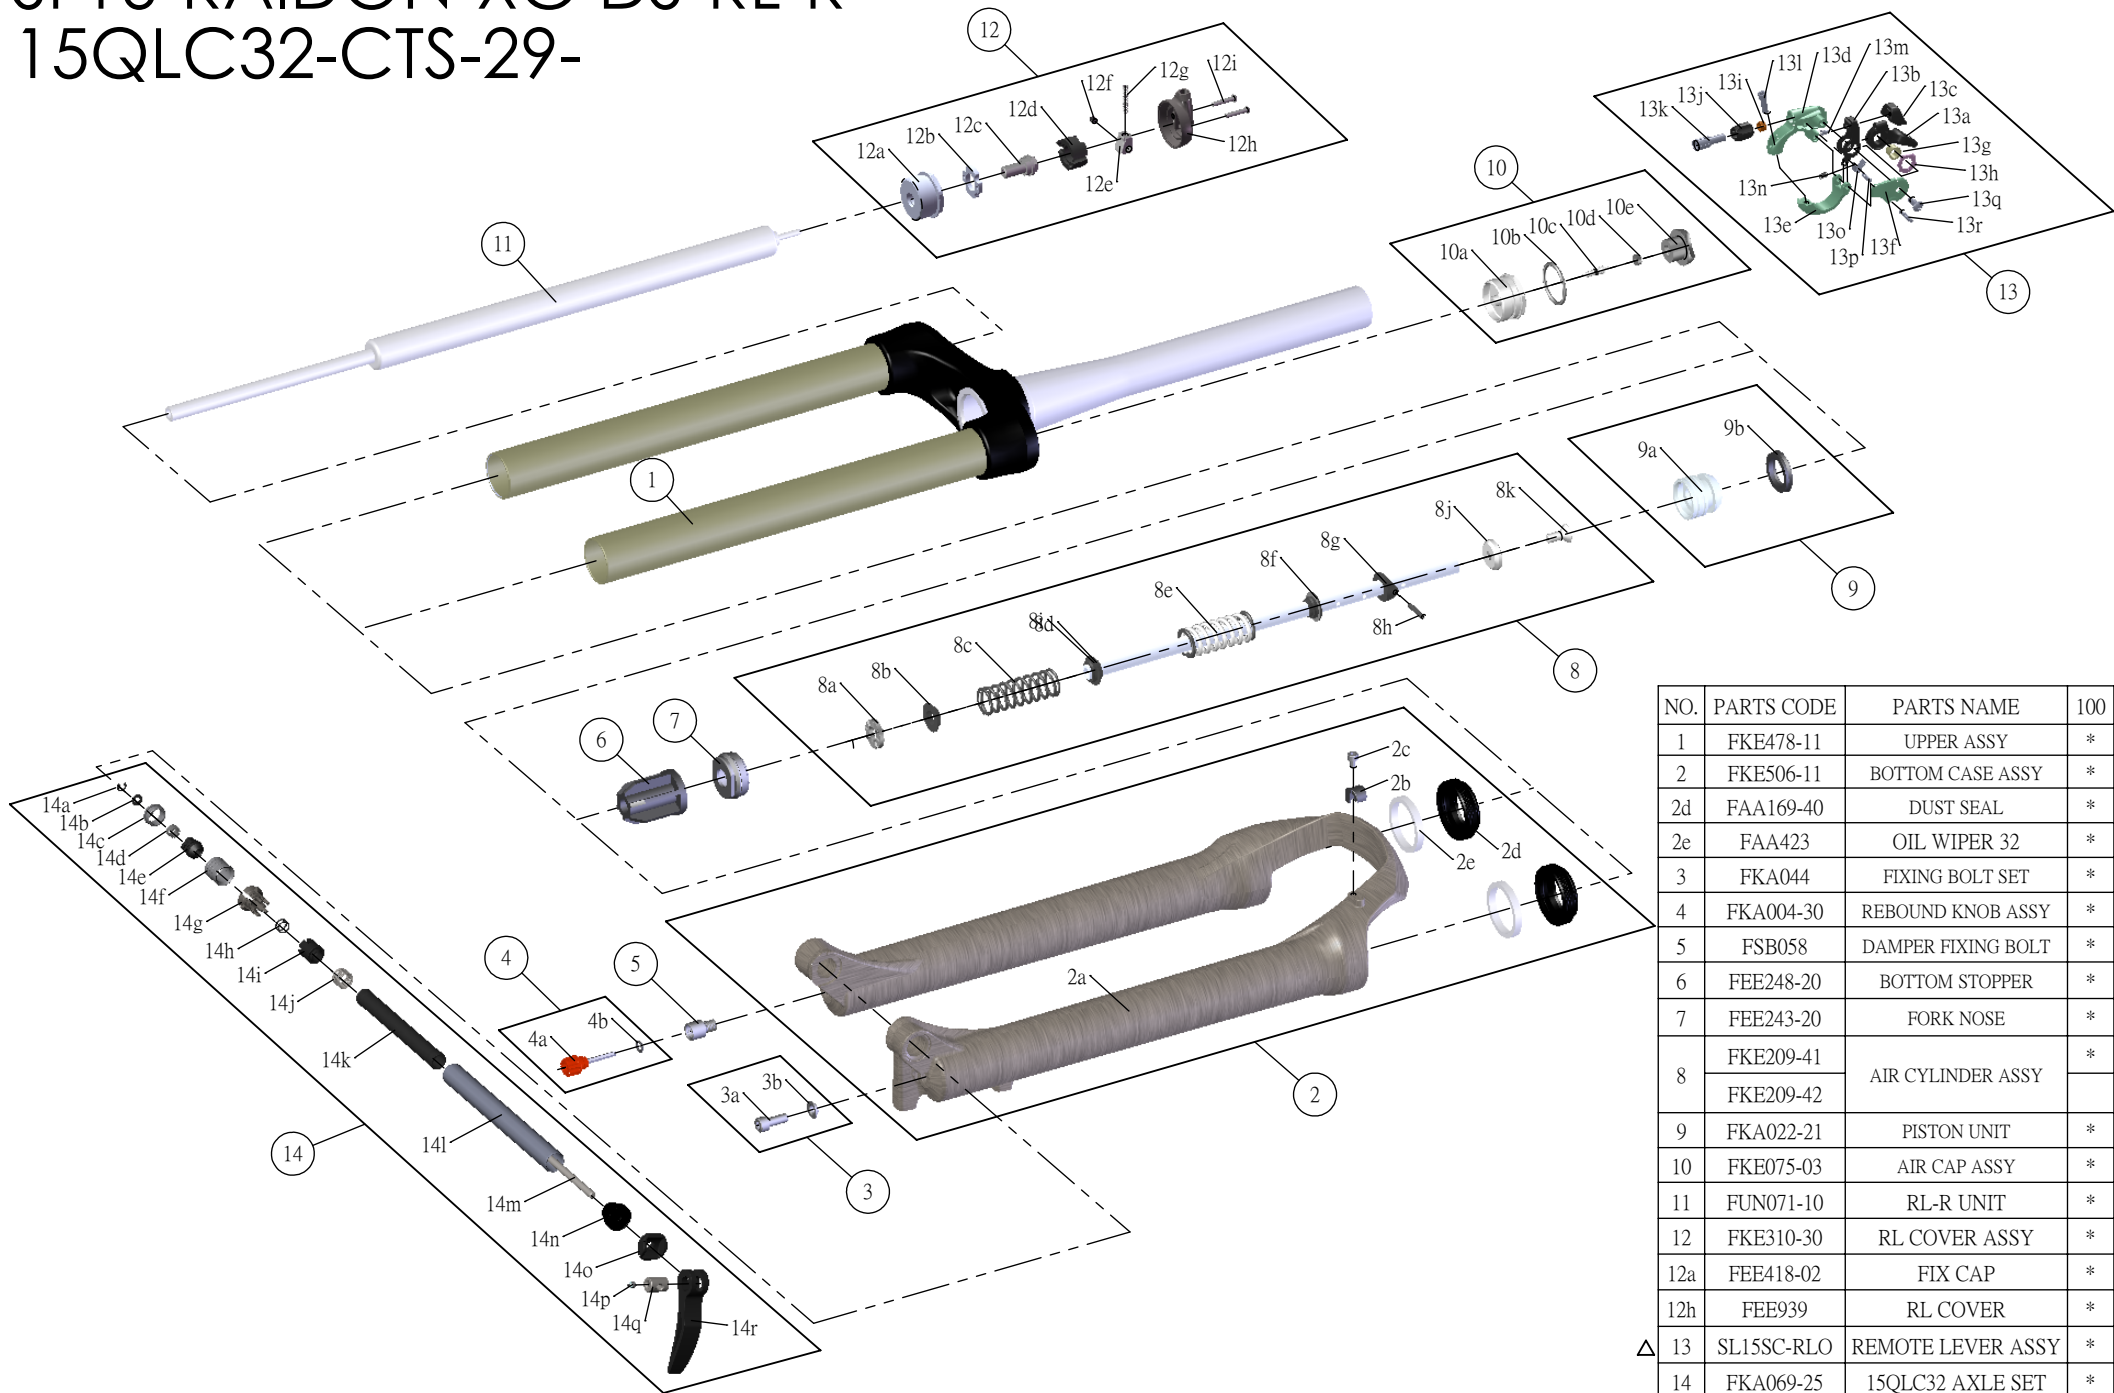

SR SUNTOUR

SF16-RAIDON-XC-DS-RL-R- 15QLC32-CTS-29-

Date	2015.01.13	Version	3
Amended	2016.02.24		

NO.	PARTS CODE	PARTS NAME	100	80	QT
1	FKE478-11	UPPER ASSY	*	*	1
2	FKE506-11	BOTTOM CASE ASSY	*	*	1
2d	FAA169-40	DUST SEAL	*	*	2
2e	FAA423	OIL WIPER 32	*	*	2
3	FKA044	FIXING BOLT SET	*	*	1
4	FKA004-30	REBOUND KNOB ASSY	*	*	1
5	FSB058	DAMPER FIXING BOLT	*	*	1
6	FEE248-20	BOTTOM STOPPER	*	*	1
7	FEE243-20	FORK NOSE	*	*	1
8	FKE209-41	AIR CYLINDER ASSY	*		1
	FKE209-42			*	1
9	FKA022-21	PISTON UNIT	*	*	1
10	FKE075-03	AIR CAP ASSY	*	*	1
11	FUN071-10	RL-R UNIT	*	*	1
12	FKE310-30	RL COVER ASSY	*	*	1
12a	FEE418-02	FIX CAP	*	*	1
12h	FEE939	RL COVER	*	*	1
△ 13	SL15SC-RLO	REMOTE LEVER ASSY	*	*	1
14	FKA069-25	15QLC32 AXLE SET	*	*	1