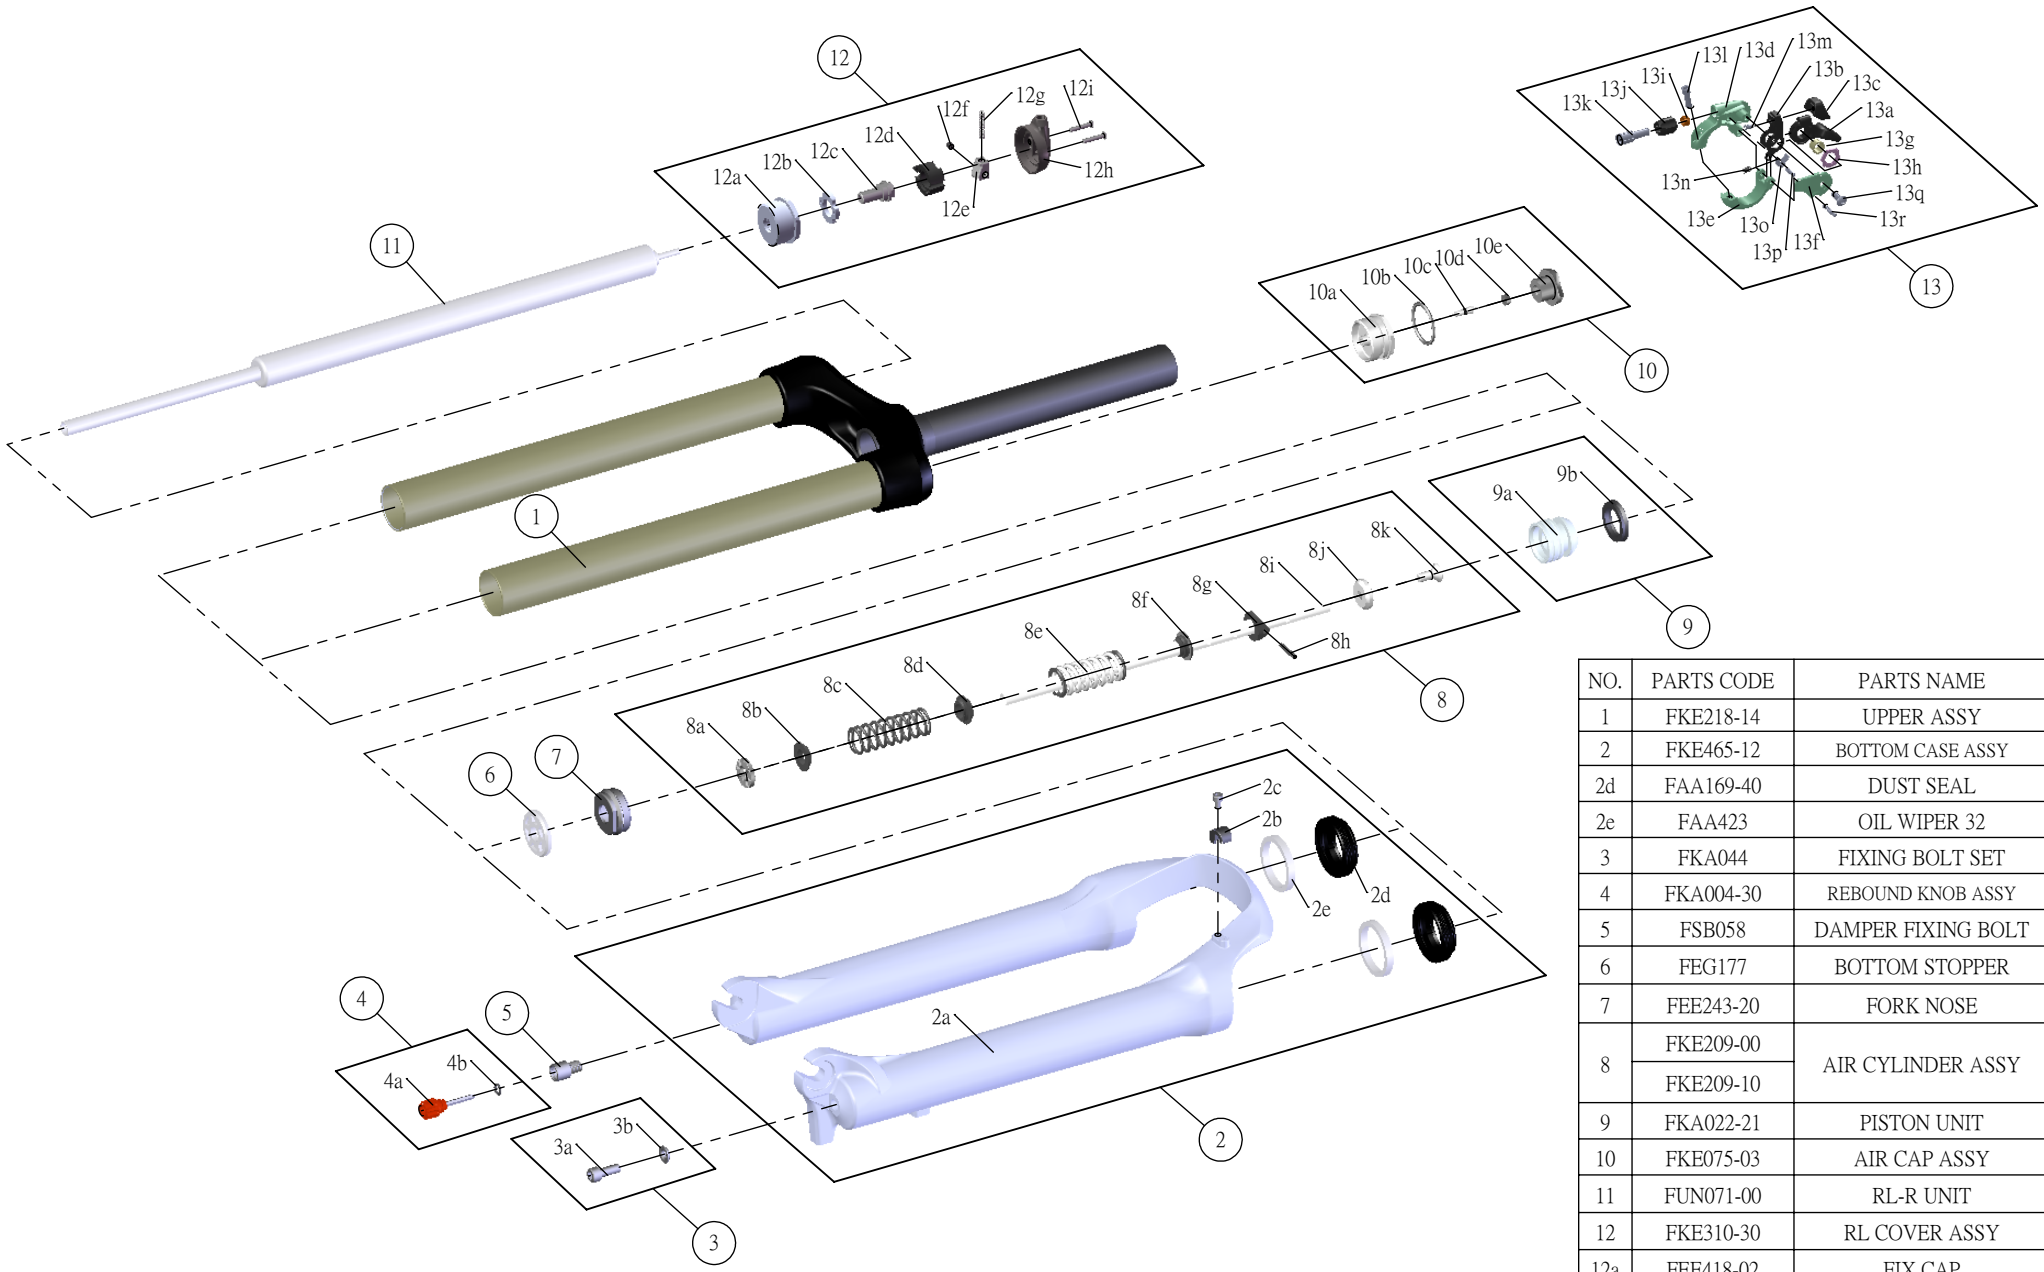

SUNTOUR

SF16-RAIDON-XC-DS-RL-R-26-

Date	2015.01.06	Version	3
Amended	2016.02.24		

NO.	PARTS CODE	PARTS NAME	120	100	QT
1	FKE218-14	UPPER ASSY	*	*	1
2	FKE465-12	BOTTOM CASE ASSY	*	*	1
2d	FAA169-40	DUST SEAL	*	*	2
2e	FAA423	OIL WIPER 32	*	*	2
3	FKA044	FIXING BOLT SET	*	*	1
4	FKA004-30	REBOUND KNOB ASSY	*	*	1
5	FSB058	DAMPER FIXING BOLT	*	*	1
6	FEG177	BOTTOM STOPPER	*	*	1
7	FEE243-20	FORK NOSE	*	*	1
8	FKE209-00	AIR CYLINDER ASSY	*		1
	FKE209-10			*	1
9	FKA022-21	PISTON UNIT	*	*	1
10	FKE075-03	AIR CAP ASSY	*	*	1
11	FUN071-00	RL-R UNIT	*	*	1
12	FKE310-30	RL COVER ASSY	*	*	1
12a	FEE418-02	FIX CAP	*	*	1
12h	FEE939	RL COVER	*	*	1
△ 13	SL15SC-RLO	REMOTE LEVER ASSY	*	*	1