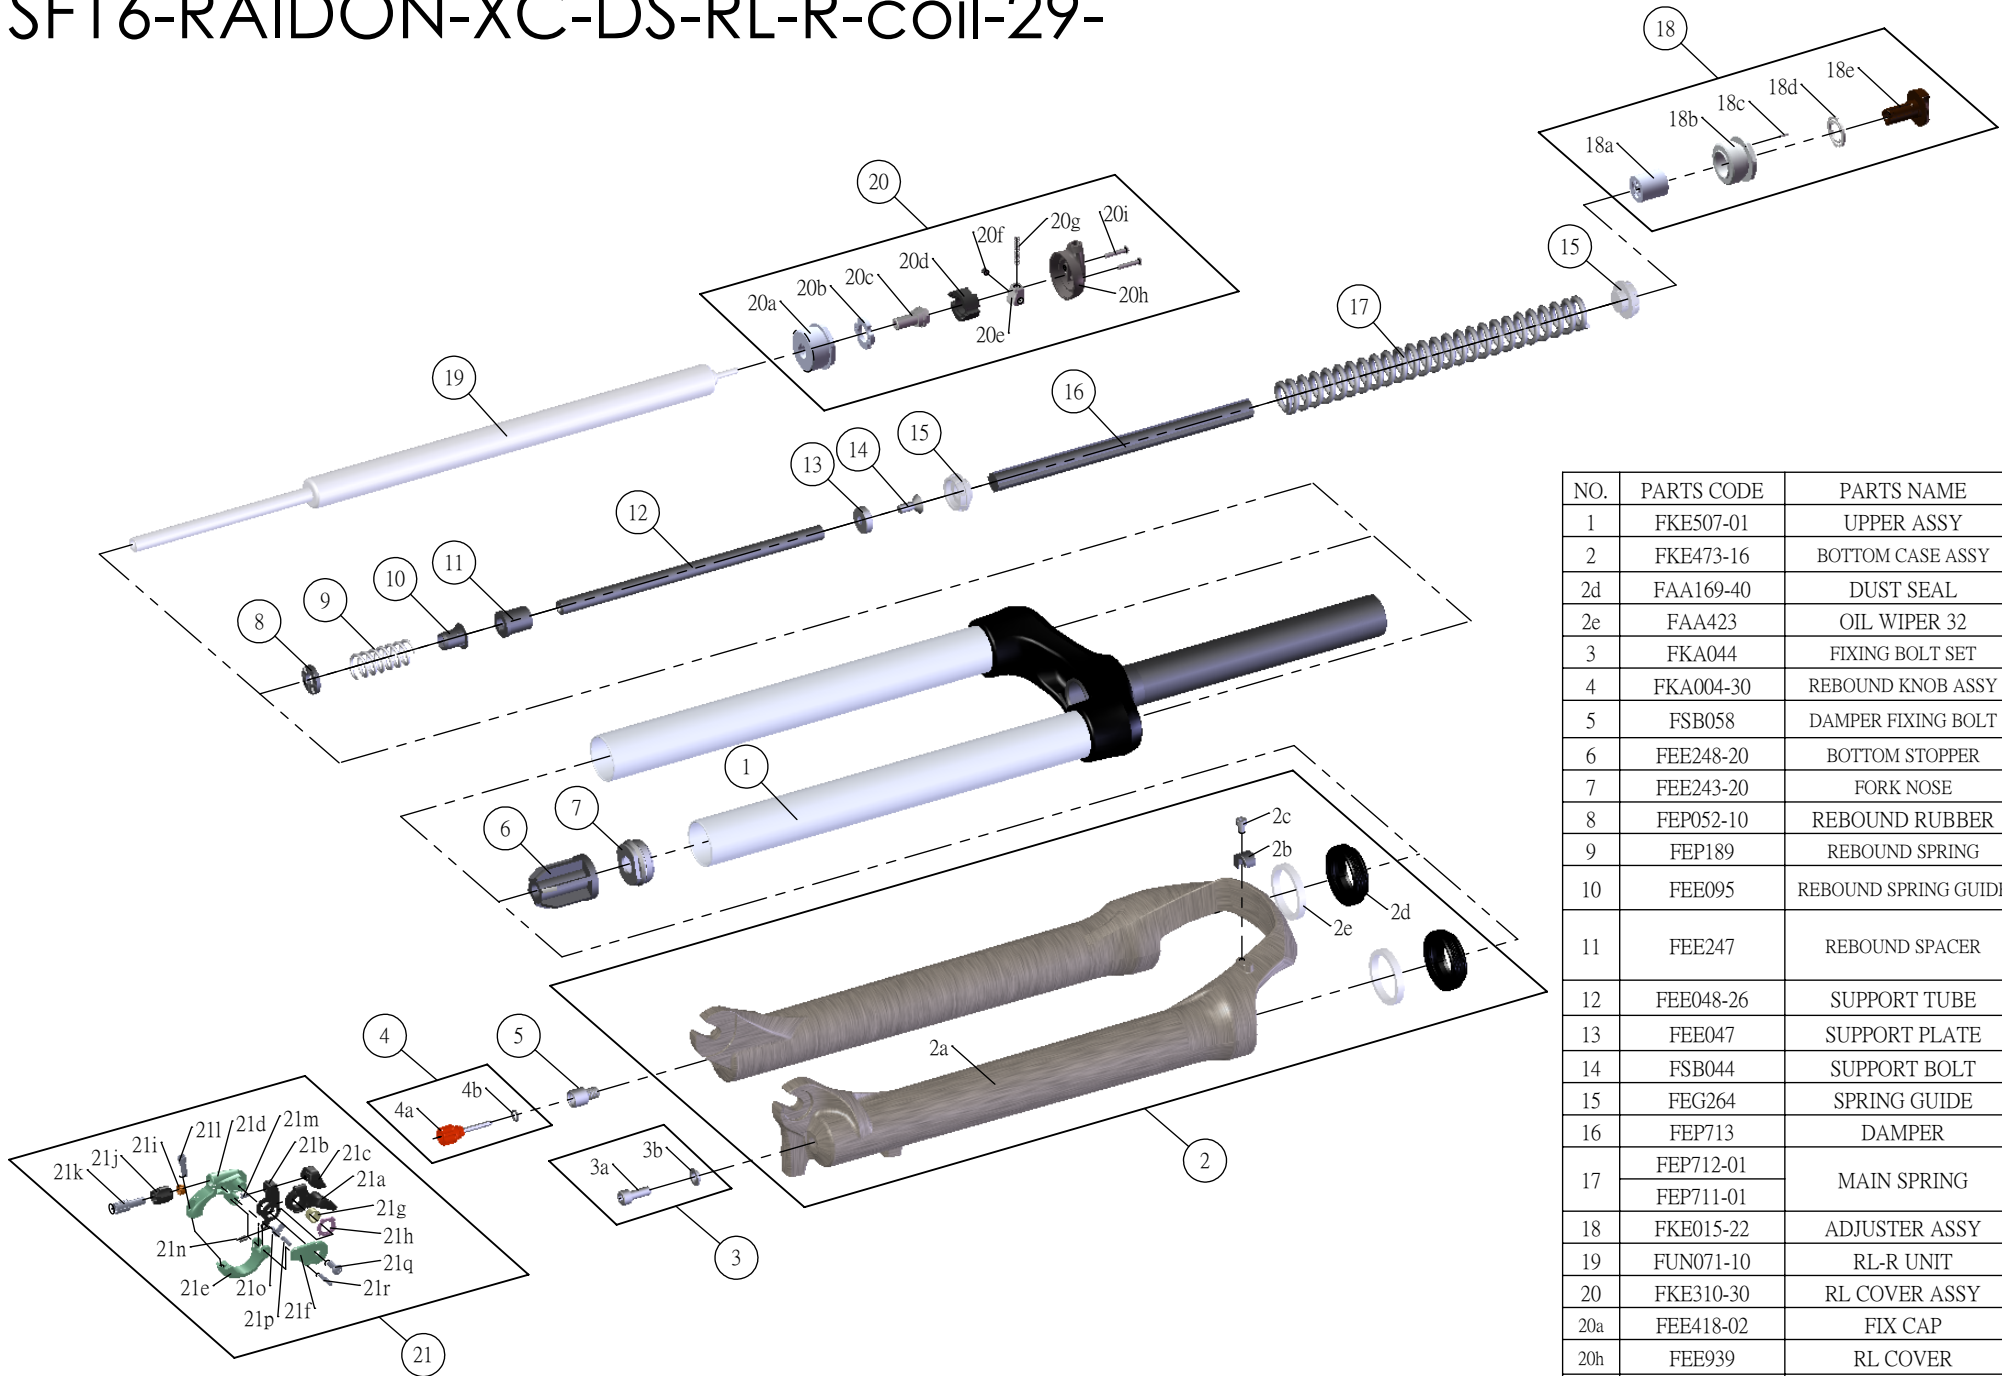

SR SUNTOUR

SF16-RAIDON-XC-DS-RL-R-coil-29-

Date	2015.01.13	Version	3
Amended	2016.02.24		

NO.	PARTS CODE	PARTS NAME	80	100	QT
1	FKE507-01	UPPER ASSY	*	*	1
2	FKE473-16	BOTTOM CASE ASSY	*	*	1
2d	FAA169-40	DUST SEAL	*	*	2
2e	FAA423	OIL WIPER 32	*	*	2
3	FKA044	FIXING BOLT SET	*	*	1
4	FKA004-30	REBOUND KNOB ASSY	*	*	1
5	FSB058	DAMPER FIXING BOLT	*	*	1
6	FEE248-20	BOTTOM STOPPER	*	*	1
7	FEE243-20	FORK NOSE	*	*	1
8	FEP052-10	REBOUND RUBBER	*	*	1
9	FEP189	REBOUND SPRING	*	*	1
10	FEE095	REBOUND SPRING GUIDE	*	*	1
11	FEE247	REBOUND SPACER	*	*	2
12	FEE048-26	SUPPORT TUBE	*	*	1
13	FEE047	SUPPORT PLATE	*	*	1
14	FSB044	SUPPORT BOLT	*	*	1
15	FEG264	SPRING GUIDE	*	*	2
16	FEP713	DAMPER	*	*	1
17	FEP712-01	MAIN SPRING	*	*	1
	FEP711-01		*	*	1
18	FKE015-22	ADJUSTER ASSY	*	*	1
19	FUN071-10	RL-R UNIT	*	*	1
20	FKE310-30	RL COVER ASSY	*	*	1
20a	FEE418-02	FIX CAP	*	*	1
20h	FEE939	RL COVER	*	*	1
△ 21	SL21SC-RLO	REMOTE LEVER ASSY	*	*	1