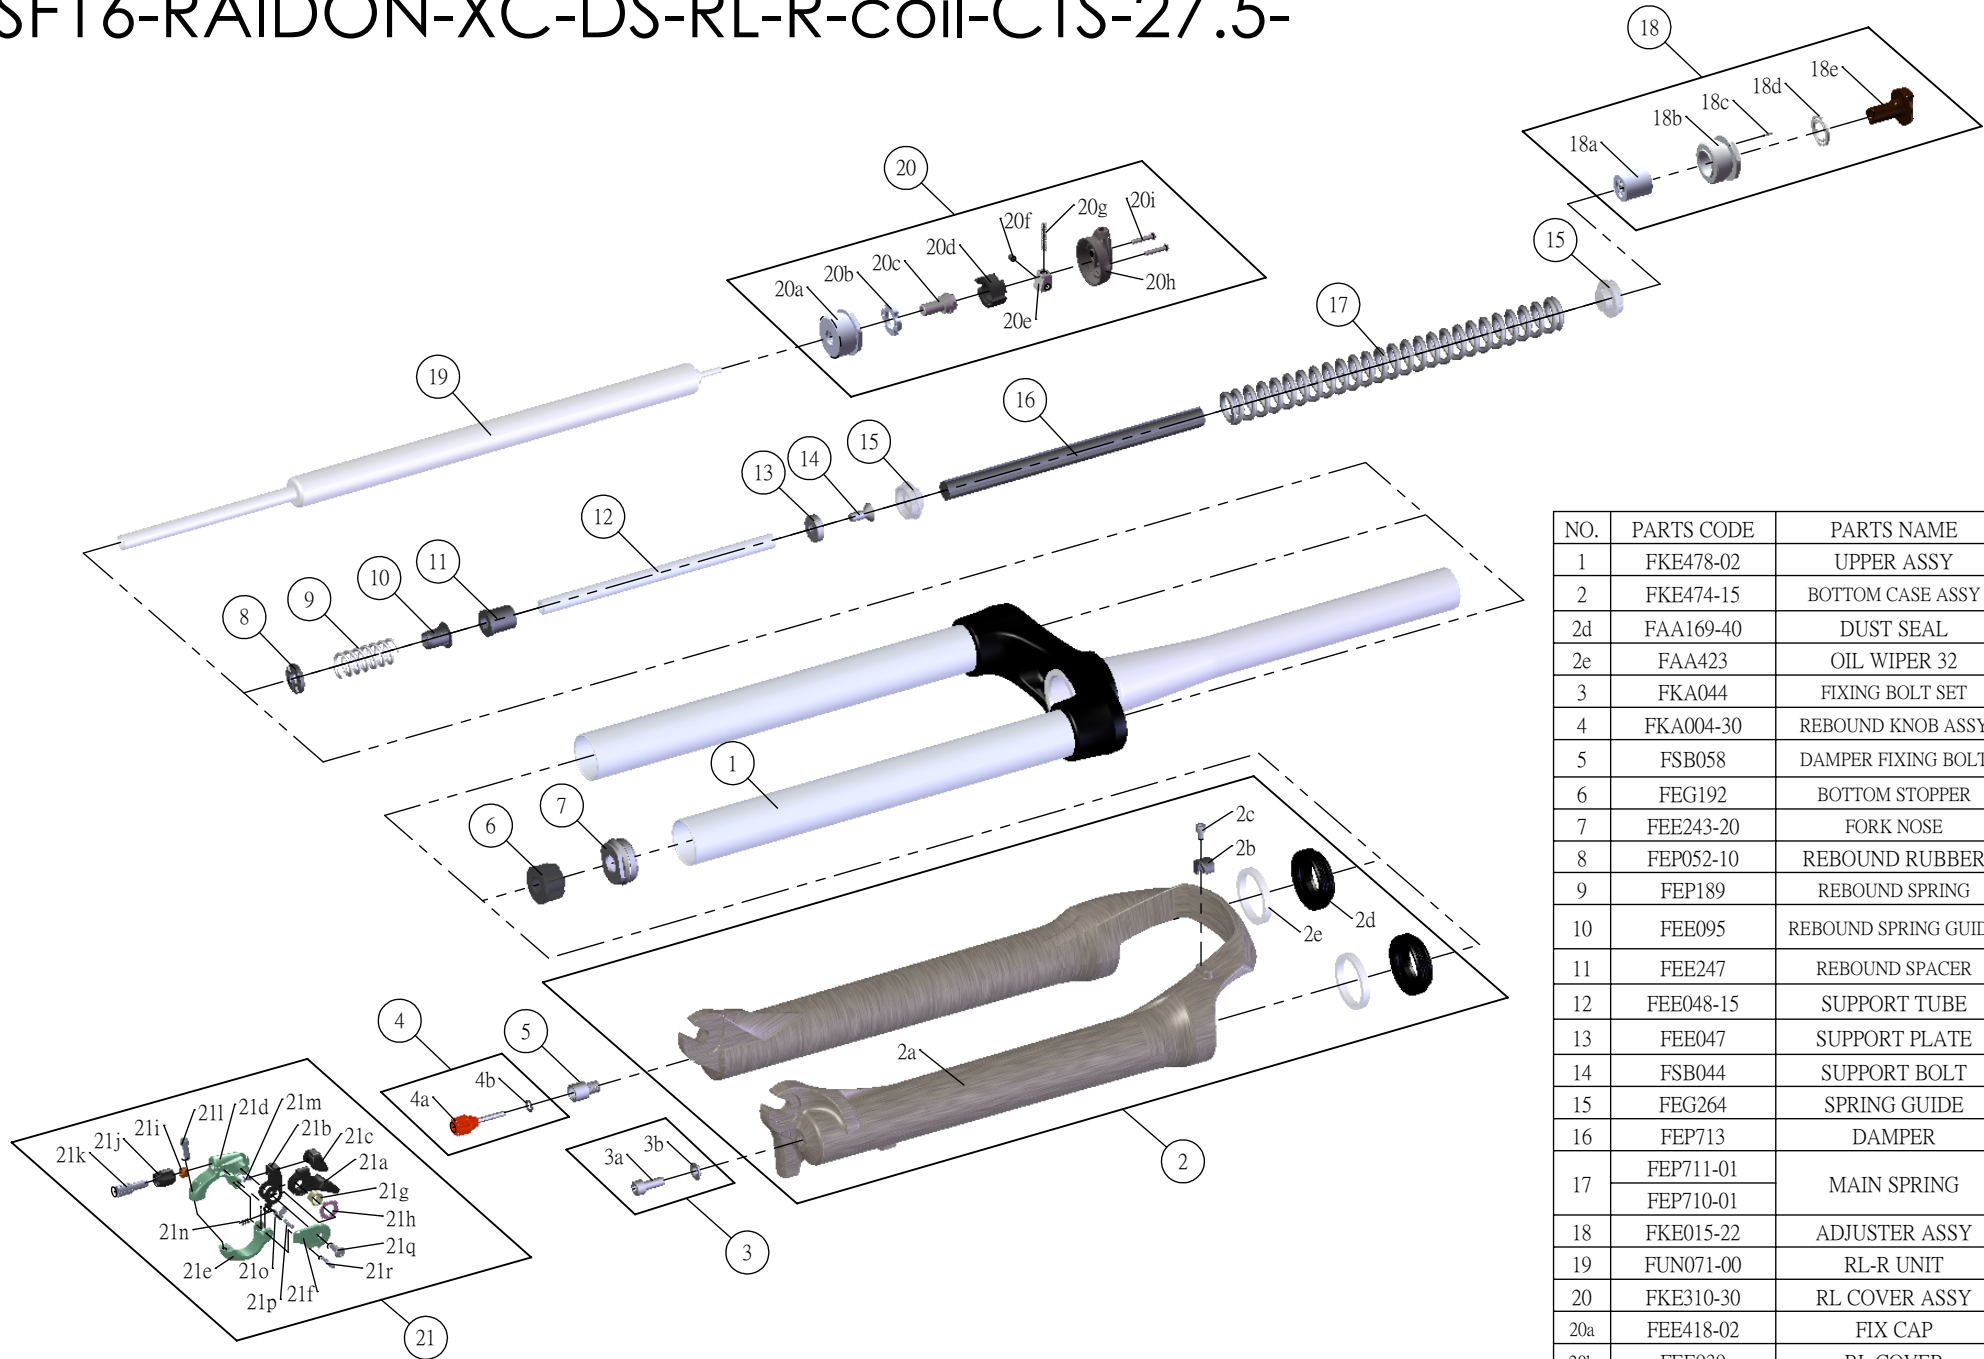

## SF16-RAIDON-XC-DS-RL-R-coil-CTS-27.5-

Date	2015.01.12	Version	3
Amended	2016.02.24		

NO.	PARTS CODE	PARTS NAME	100	120	QT
1	FKE478-02	UPPER ASSY	*	*	1
2	FKE474-15	BOTTOM CASE ASSY	*	*	1
2d	FAA169-40	DUST SEAL	*	*	2
2e	FAA423	OIL WIPER 32	*	*	2
3	FKA044	FIXING BOLT SET	*	*	1
4	FKA004-30	REBOUND KNOB ASSY	*	*	1
5	FSB058	DAMPER FIXING BOLT	*	*	1
6	FEG192	BOTTOM STOPPER	*	*	1
7	FEE243-20	FORK NOSE	*	*	1
8	FEP052-10	REBOUND RUBBER	*	*	1
9	FEP189	REBOUND SPRING	*	*	1
10	FEE095	REBOUND SPRING GUIDE	*	*	1
11	FEE247	REBOUND SPACER	*		1
12	FEE048-15	SUPPORT TUBE	*	*	1
13	FEE047	SUPPORT PLATE	*	*	1
14	FSB044	SUPPORT BOLT	*	*	1
15	FEG264	SPRING GUIDE	*	*	2
16	FEP713	DAMPER	*	*	1
17	FEP711-01	MAIN SPRING	*		1
	FEP710-01			*	1
18	FKE015-22	ADJUSTER ASSY	*	*	1
19	FUN071-00	RL-R UNIT	*	*	1
20	FKE310-30	RL COVER ASSY	*	*	1
20a	FEE418-02	FIX CAP	*	*	1
20h	FEE939	RL COVER	*	*	1
△ 21	SL15SC-RLO	REMOTE LEVER ASSY	*	*	1