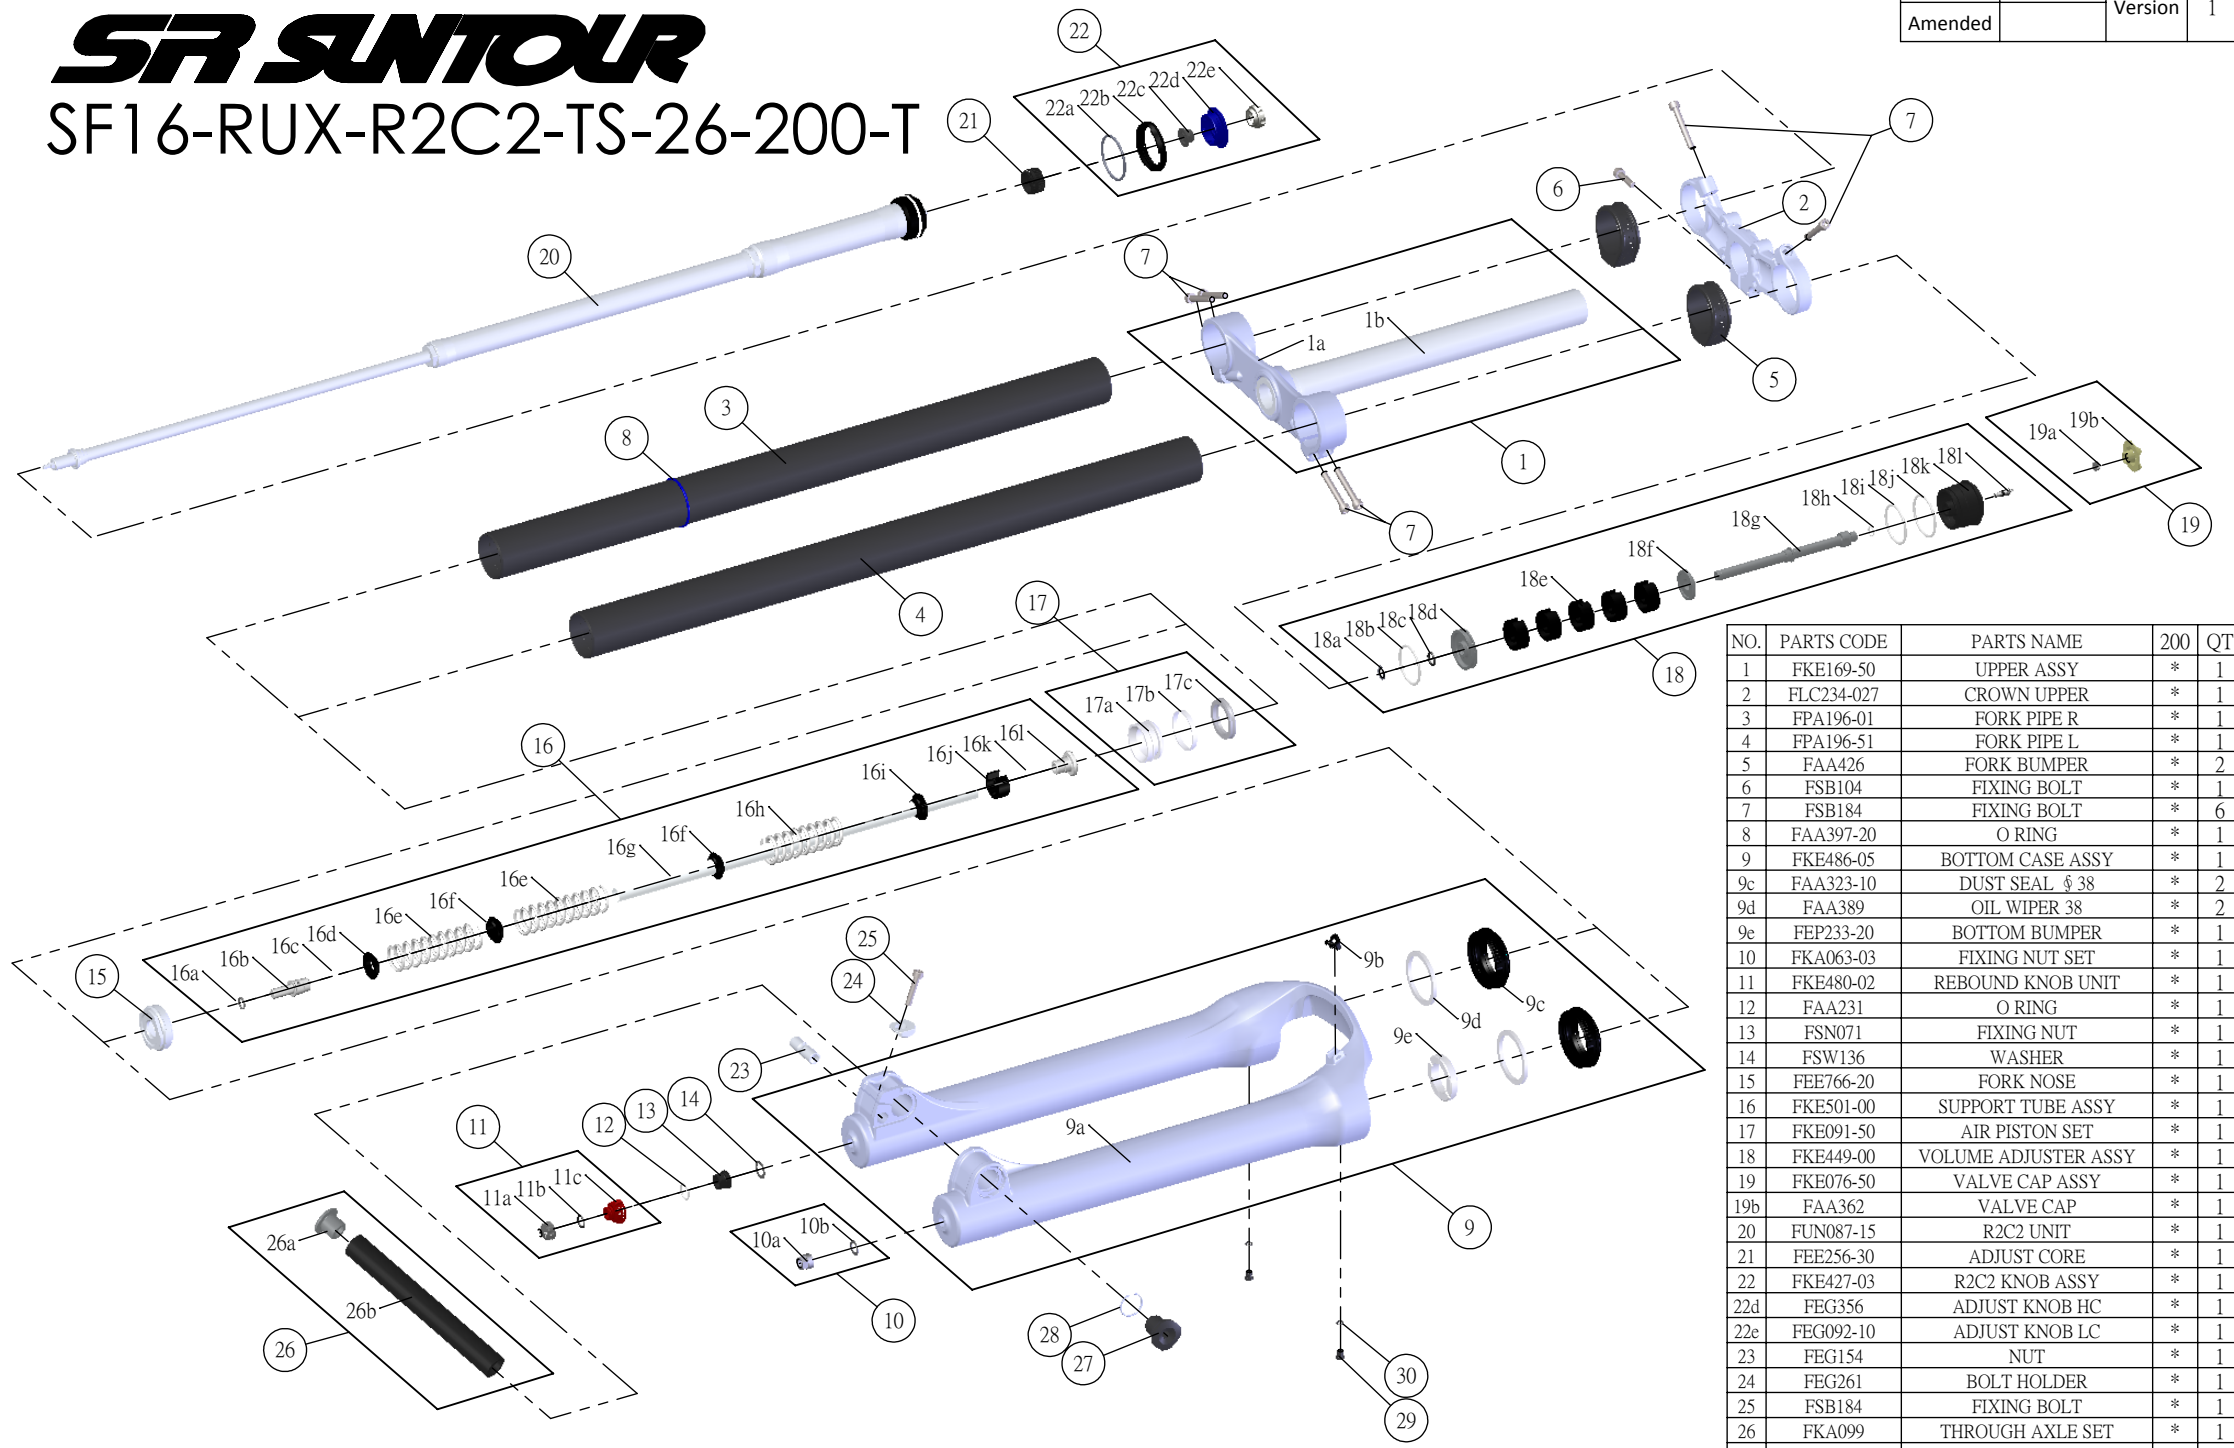

SUNTOUR

SF16-RUX-R2C2-TS-26-200-T

Date	2015.05.26	Version	1
Amended			

NO.	PARTS CODE	PARTS NAME	200	QT
1	FKE169-50	UPPER ASSY	*	1
2	FLC234-027	CROWN UPPER	*	1
3	FPA196-01	FORK PIPE R	*	1
4	FPA196-51	FORK PIPE L	*	1
5	FAA426	FORK BUMPER	*	2
6	FSB104	FIXING BOLT	*	1
7	FSB184	FIXING BOLT	*	6
8	FAA397-20	O RING	*	1
9	FKE486-05	BOTTOM CASE ASSY	*	1
9c	FAA323-10	DUST SEAL ϕ 38	*	2
9d	FAA389	OIL WIPER 38	*	2
9e	FEP233-20	BOTTOM BUMPER	*	1
10	FKA063-03	FIXING NUT SET	*	1
11	FKE480-02	REBOUND KNOB UNIT	*	1
12	FAA231	O RING	*	1
13	FSN071	FIXING NUT	*	1
14	FSW136	WASHER	*	1
15	FEE766-20	FORK NOSE	*	1
16	FKE501-00	SUPPORT TUBE ASSY	*	1
17	FKE091-50	AIR PISTON SET	*	1
18	FKE449-00	VOLUME ADJUSTER ASSY	*	1
19	FKE076-50	VALVE CAP ASSY	*	1
19b	FAA362	VALVE CAP	*	1
20	FUN087-15	R2C2 UNIT	*	1
21	FEE256-30	ADJUST CORE	*	1
22	FKE427-03	R2C2 KNOB ASSY	*	1
22d	FEG356	ADJUST KNOB HC	*	1
22e	FEG092-10	ADJUST KNOB LC	*	1
23	FEG154	NUT	*	1
24	FEG261	BOLT HOLDER	*	1
25	FSB184	FIXING BOLT	*	1
26	FKA099	THROUGH AXLE SET	*	1
27	FEG151	AXLE NUT	*	1
28	FSS050	SNAP WIRE	*	1
29	FSB188	SEAL SCREW	*	2
30	FAA270	O RING	*	2