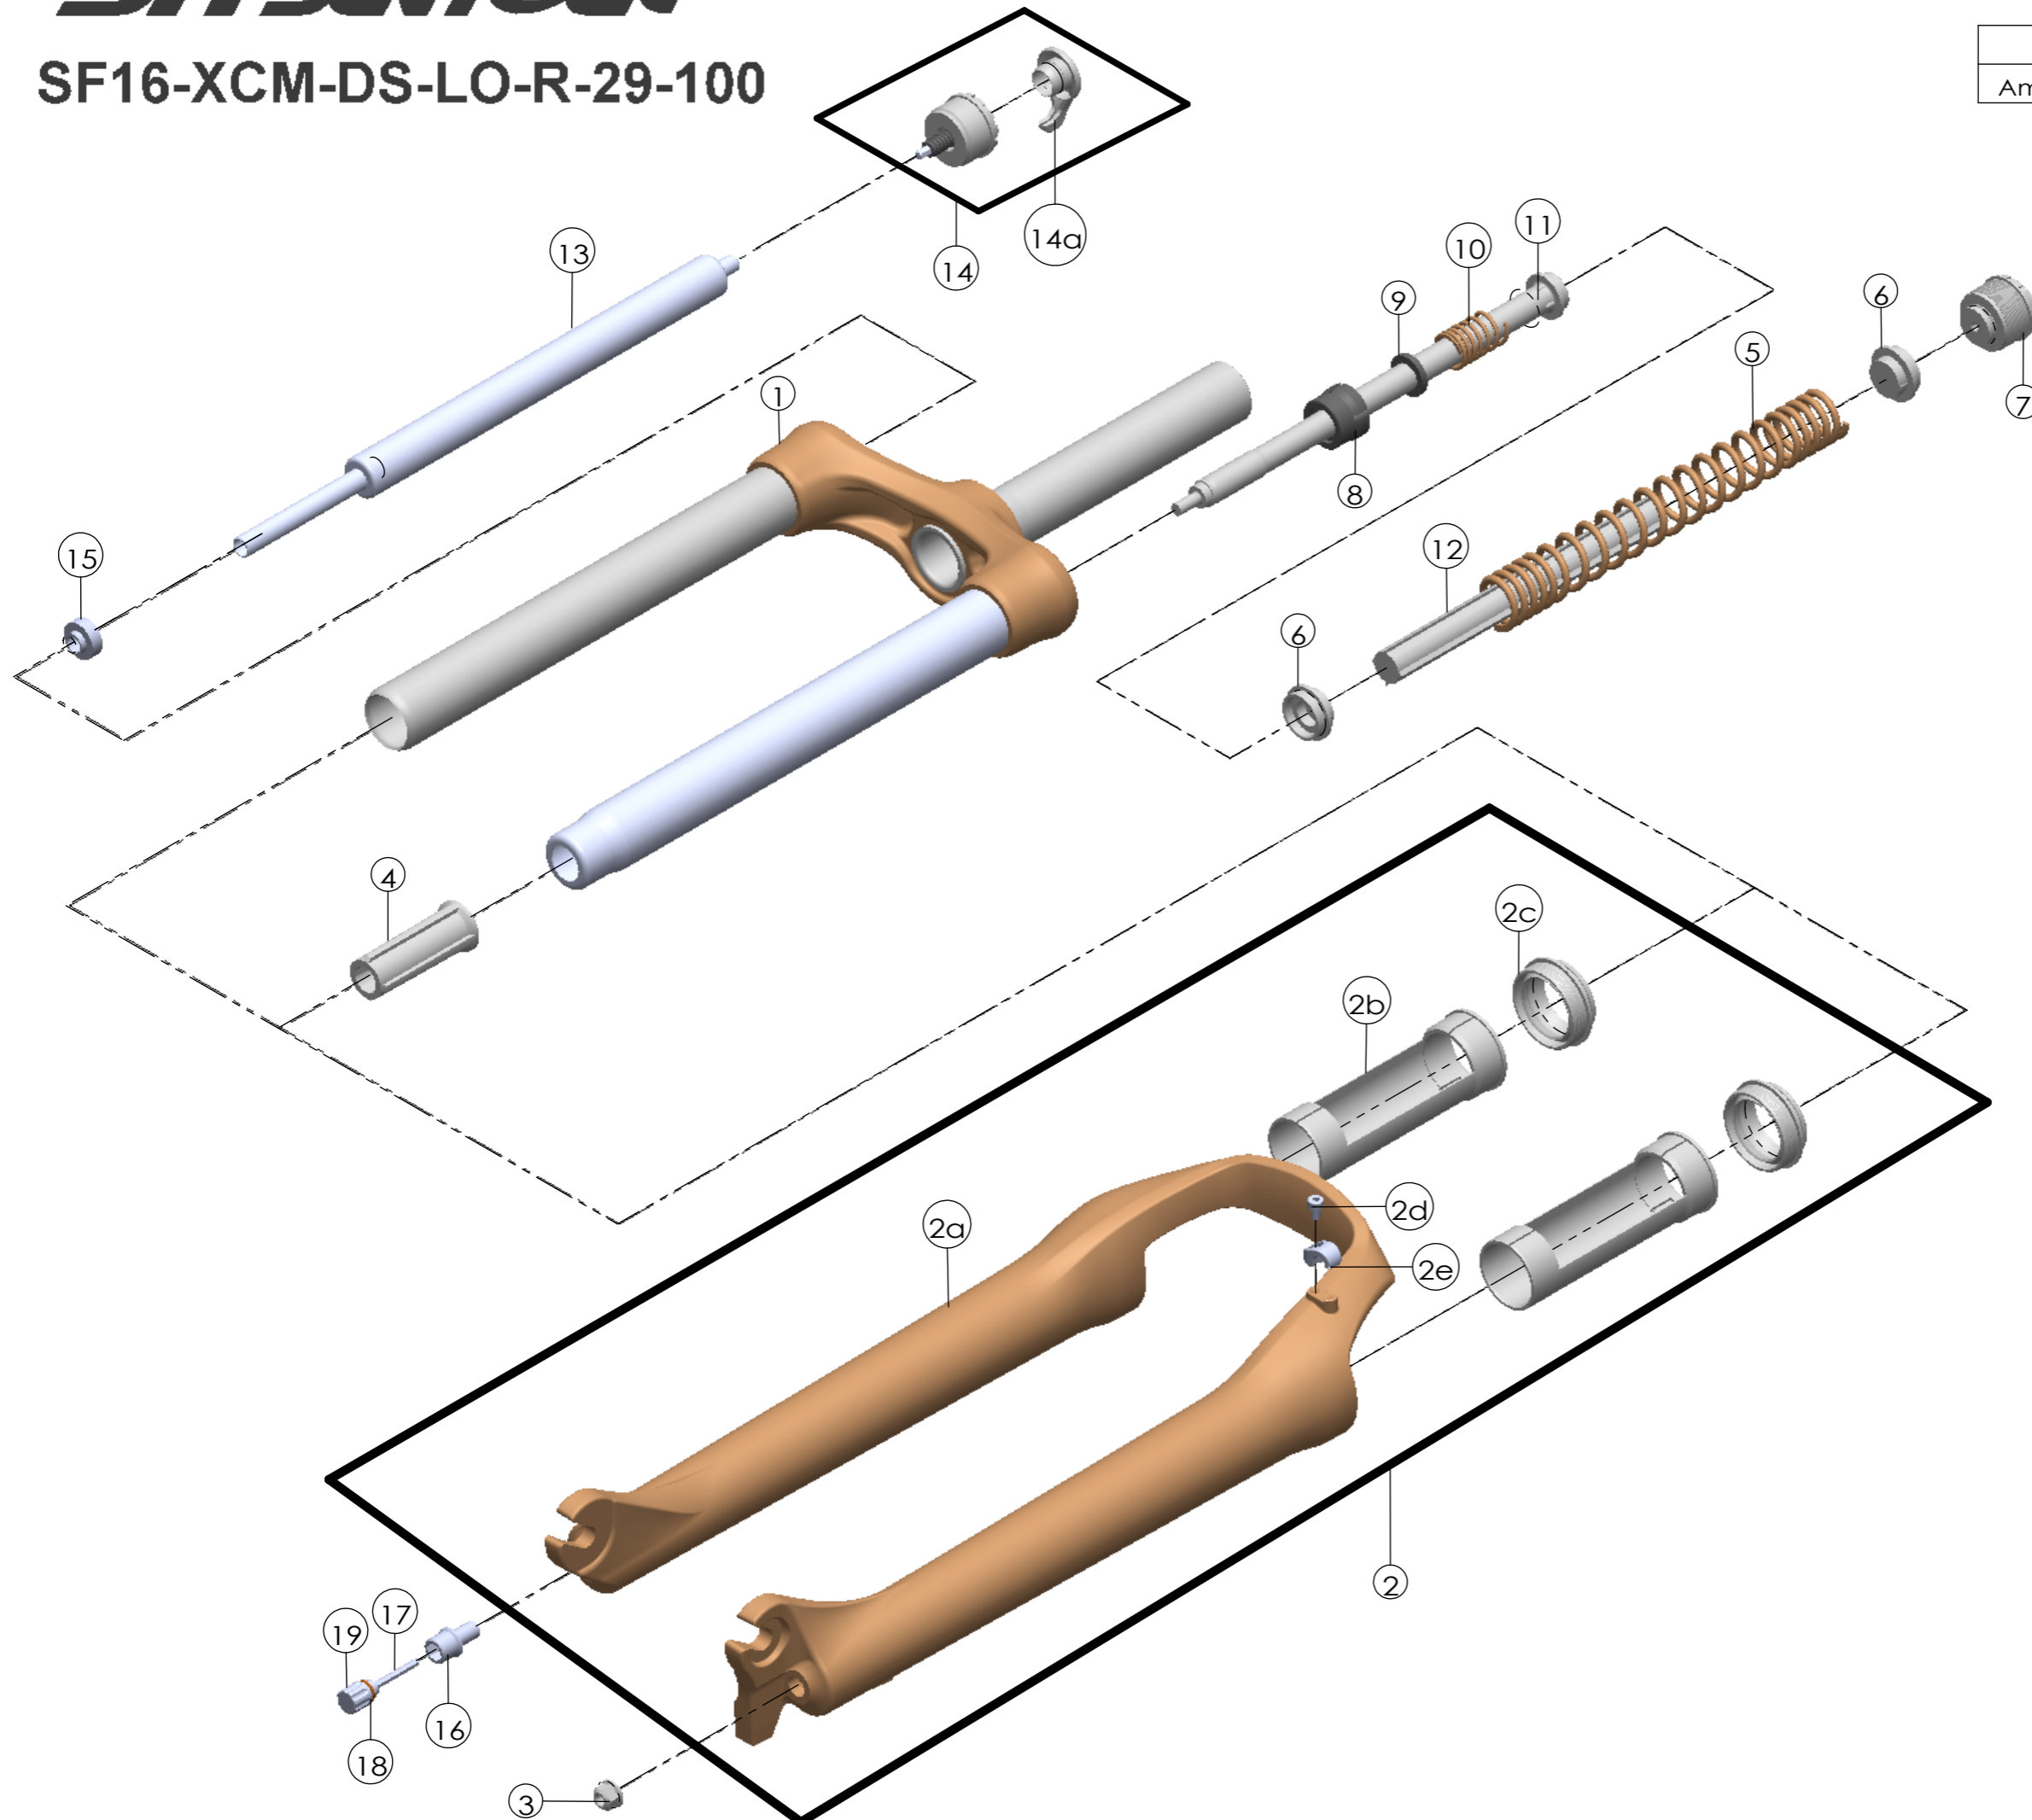

Date	2016.2.3	Version	2
Amended	2022.4.26		

NO.	PART NAME	PART CODE	QTY.
			100
1	UPPER ASSY	FKZ029-05	1
2	BOTTOM CASE ASSY	FKZ061-10	1
2a	BOTTOM CASE	FPB389	1
2b	SLIDER SLEEVE	FEE785	2
2c	DUST SEAL	FAA070-10	2
2d	BOLT	FSB153	1
2e	HOSE GUIDE	FEG166	1
3	FIXING NUT	FSN023	1
4	SUPPORT TUBE	FEE959-00	1
5	MAIN SPRING	FEP448	1
6	SPRING GUIDE	FEE434-20	2
7	ADJUST SYSTEM	FKE009-11	1
8	FORK NOSE	FEE805	1
9	REBOUND RUBBER	FEPO53	1
10	REBOUND SPRING	FEP189-20	1
11	SUPPORT TUBE	FEE960	1
12	DAMPER	FEP322-20	1
13	DAMPER UNIT	FUN082-10	1
14	LO ADJUST SYSTEM	FKE526-06	1
14a	LO KNOB	FEG361-01	1
15	SLEEVE	FEG363	1
16	DAMPER FIXING BOLT	FSB058-20	1
17	HEXAGON SHAFT	FEE131-10	1
18	O RING	FAA083	1
19	DAMPER ADJUST KNOB	FEE845-10	1