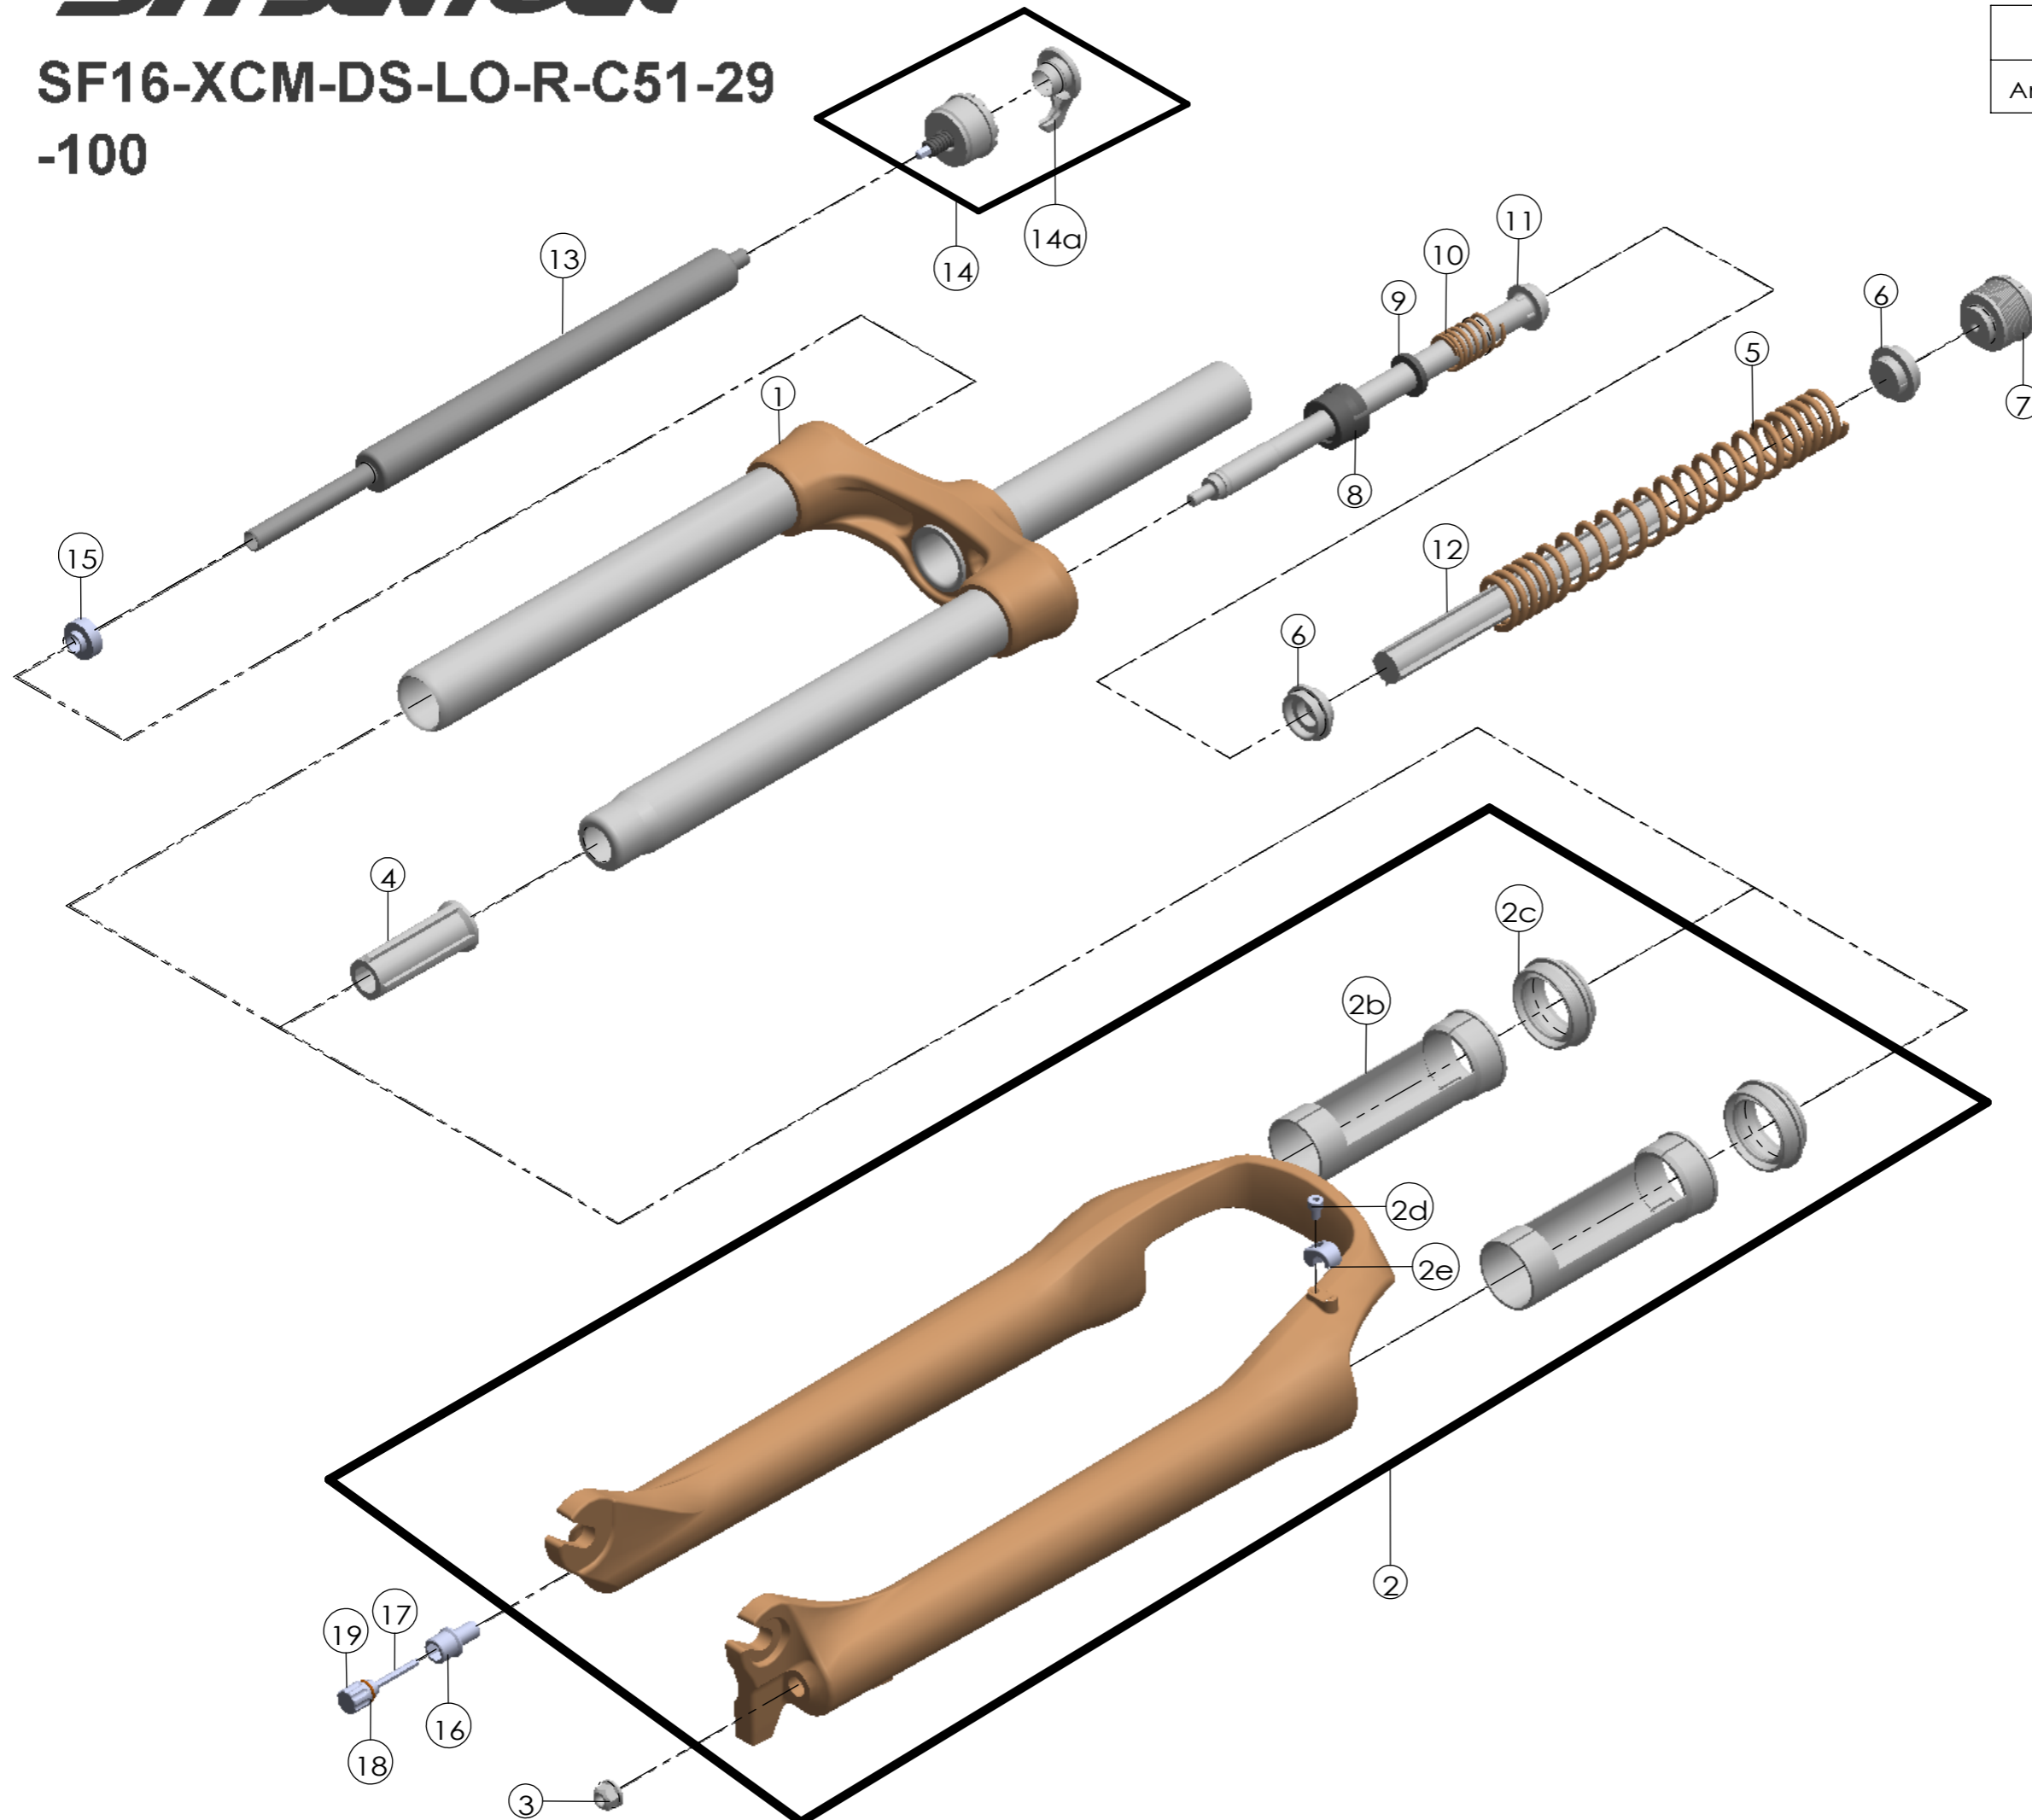

Date	2016.08.26	Version	3
Amended	2016.9.8		

NO.	PART NAME	PART CODE	QTY.
			100
1	UPPER ASSY	FKZ076-02	1
2	BOTTOM CASE ASSY	FKZ061-10	1
2a	BOTTOM CASE	FPB389	1
2b	SLIDER SLEEVE	FEE785	2
2c	DUST SEAL	FAA070-10	2
2d	BOLT	FSB153	1
2e	HOSE GUIDE	FEG166	1
3	FIXING NUT	FSN023	1
4	SUPPORT TUBE	FEE959-00	1
5	MAIN SPRING	FEP448	1
6	SPRING GUIDE	FEE434-20	2
7	ADJUST SYSTEM	FKE009-11	1
8	FORK NOSE	FEE805	1
9	REBOUND RUBBER	FEPO53	1
10	REBOUND SPRING	FEP189-20	1
11	SUPPORT TUBE	FEE960	1
12	DAMPER	FEP322-20	1
13	DAMPER UNIT	FUN082-10	1
14	LO ADJUST SYSTEM	FKE027-49	1
14a	LO KNOB	FEE938	1
15	SLEEVE	FEG363	1
16	DAMPER FIXING BOLT	FSB058-20	1
17	HEXAGON SHAFT	FEE131-10	1
18	O RING	FAA083	1
19	DAMPER ADJUST KNOB	FEE845-10	1