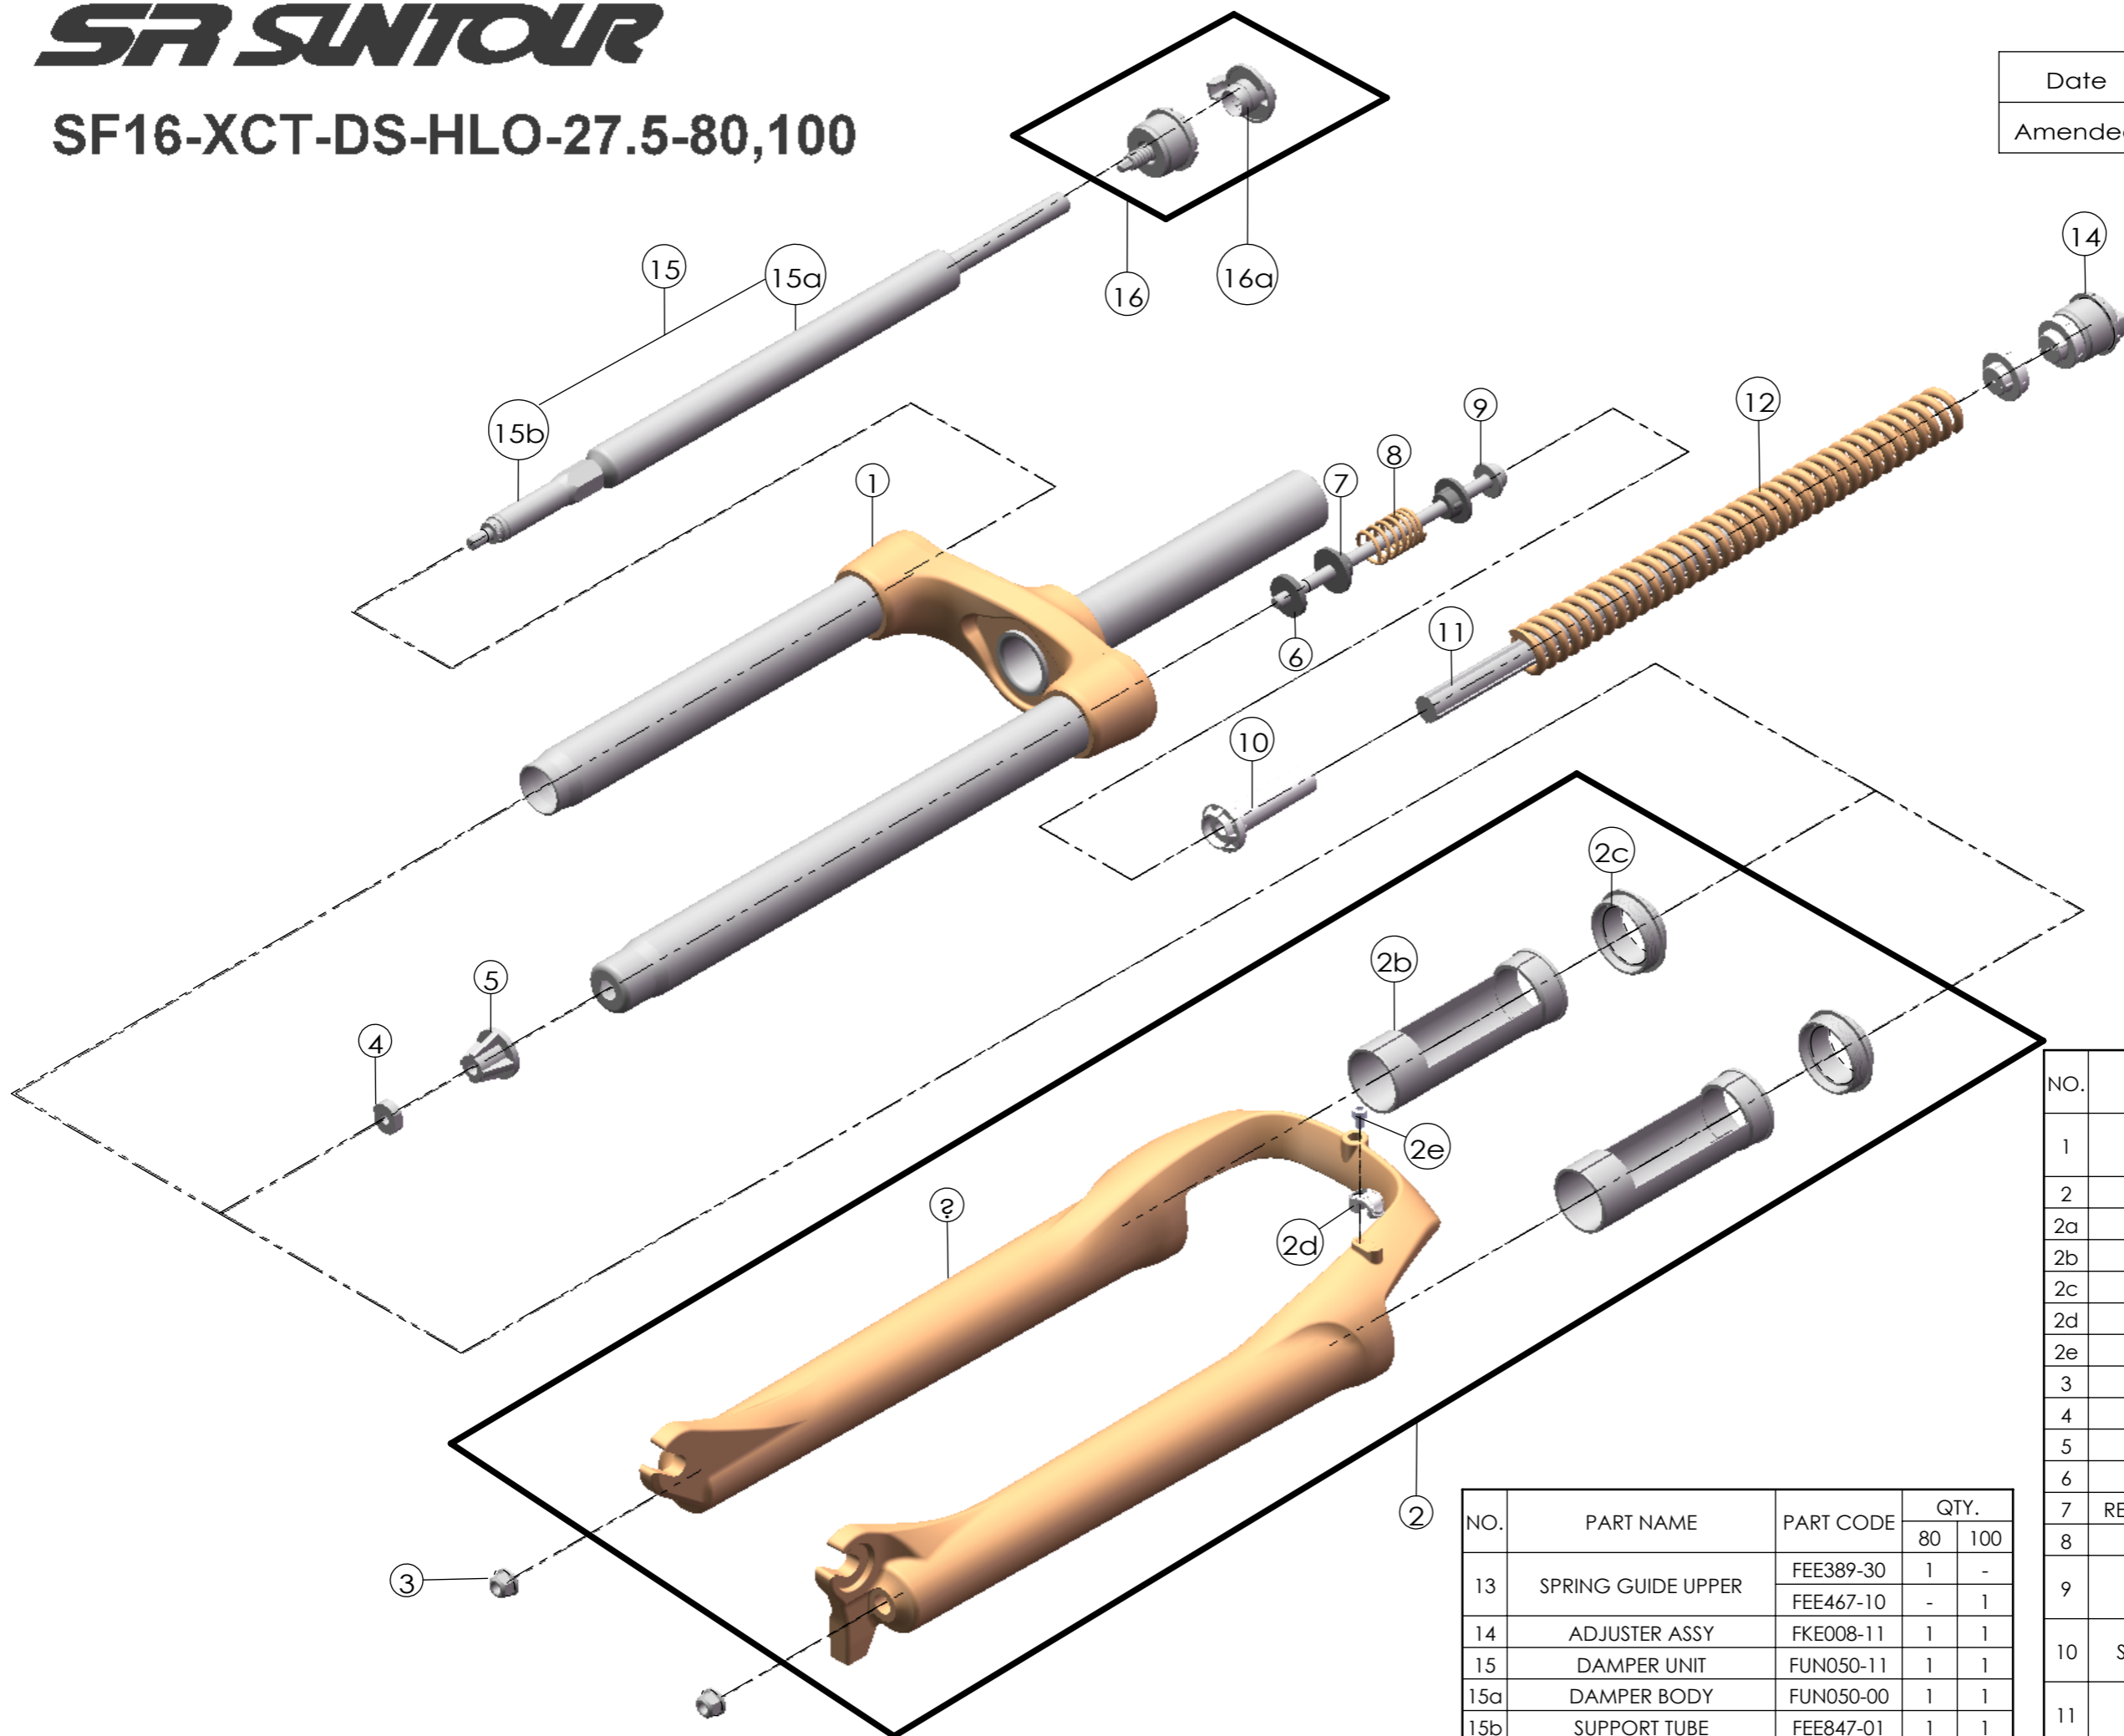

Date	2015.9.4	Version	2
Amended	2017.7.6		

NO.	PART NAME	PART CODE	QTY.	
			80	100
13	SPRING GUIDE UPPER	FEE389-30	1	-
		FEE467-10	-	1
14	ADJUSTER ASSY	FKE008-11	1	1
15	DAMPER UNIT	FUN050-11	1	1
15a	DAMPER BODY	FUN050-00	1	1
15b	SUPPORT TUBE	FEE847-01	1	1
16	LO ADJUST SYSTEM	FKE028-18	1	1
16a	LO KNOB	FEG426	1	1

NO.	PART NAME	PART CODE	QTY.	
			80	100
1	UPPER ASSY	FKZ055-02	1	-
		FKZ055-03	-	1
2	BOTTOM CASE ASSY	FKZ086-10	1	1
2a	BOTTOM CASE	FPB411	1	1
2b	SLIDER SLEEVE	FEE942	2	2
2c	DUST SEAL	FAA125-40	2	2
2d	HOSE GUIDE	FEG166	1	1
2e	BOLT	FSB153	1	1
3	FIXING NUT	FSN023	2	2
4	NUT PLATE	FSN025	1	1
5	BOTTOM STOPPER	FEG174	1	1
6	REBOUND RUBBER	FEP701	1	1
7	REBOUND SPRING GUIDE	FEG257	2	2
8	REBOUND SPRING	FEP189-20	1	1
9	FIXING BOLT	FSB155-00	1	-
		FSB159-04	-	1
10	SPRING GUIDE LOWER	FEE502-20	1	-
		FEE468-10	-	1
11	DAMPER	FEP131-02	1	-
		FEP262-96	-	1
12	MAIN SPRING	FEP703	1	-
		FEP702	-	1