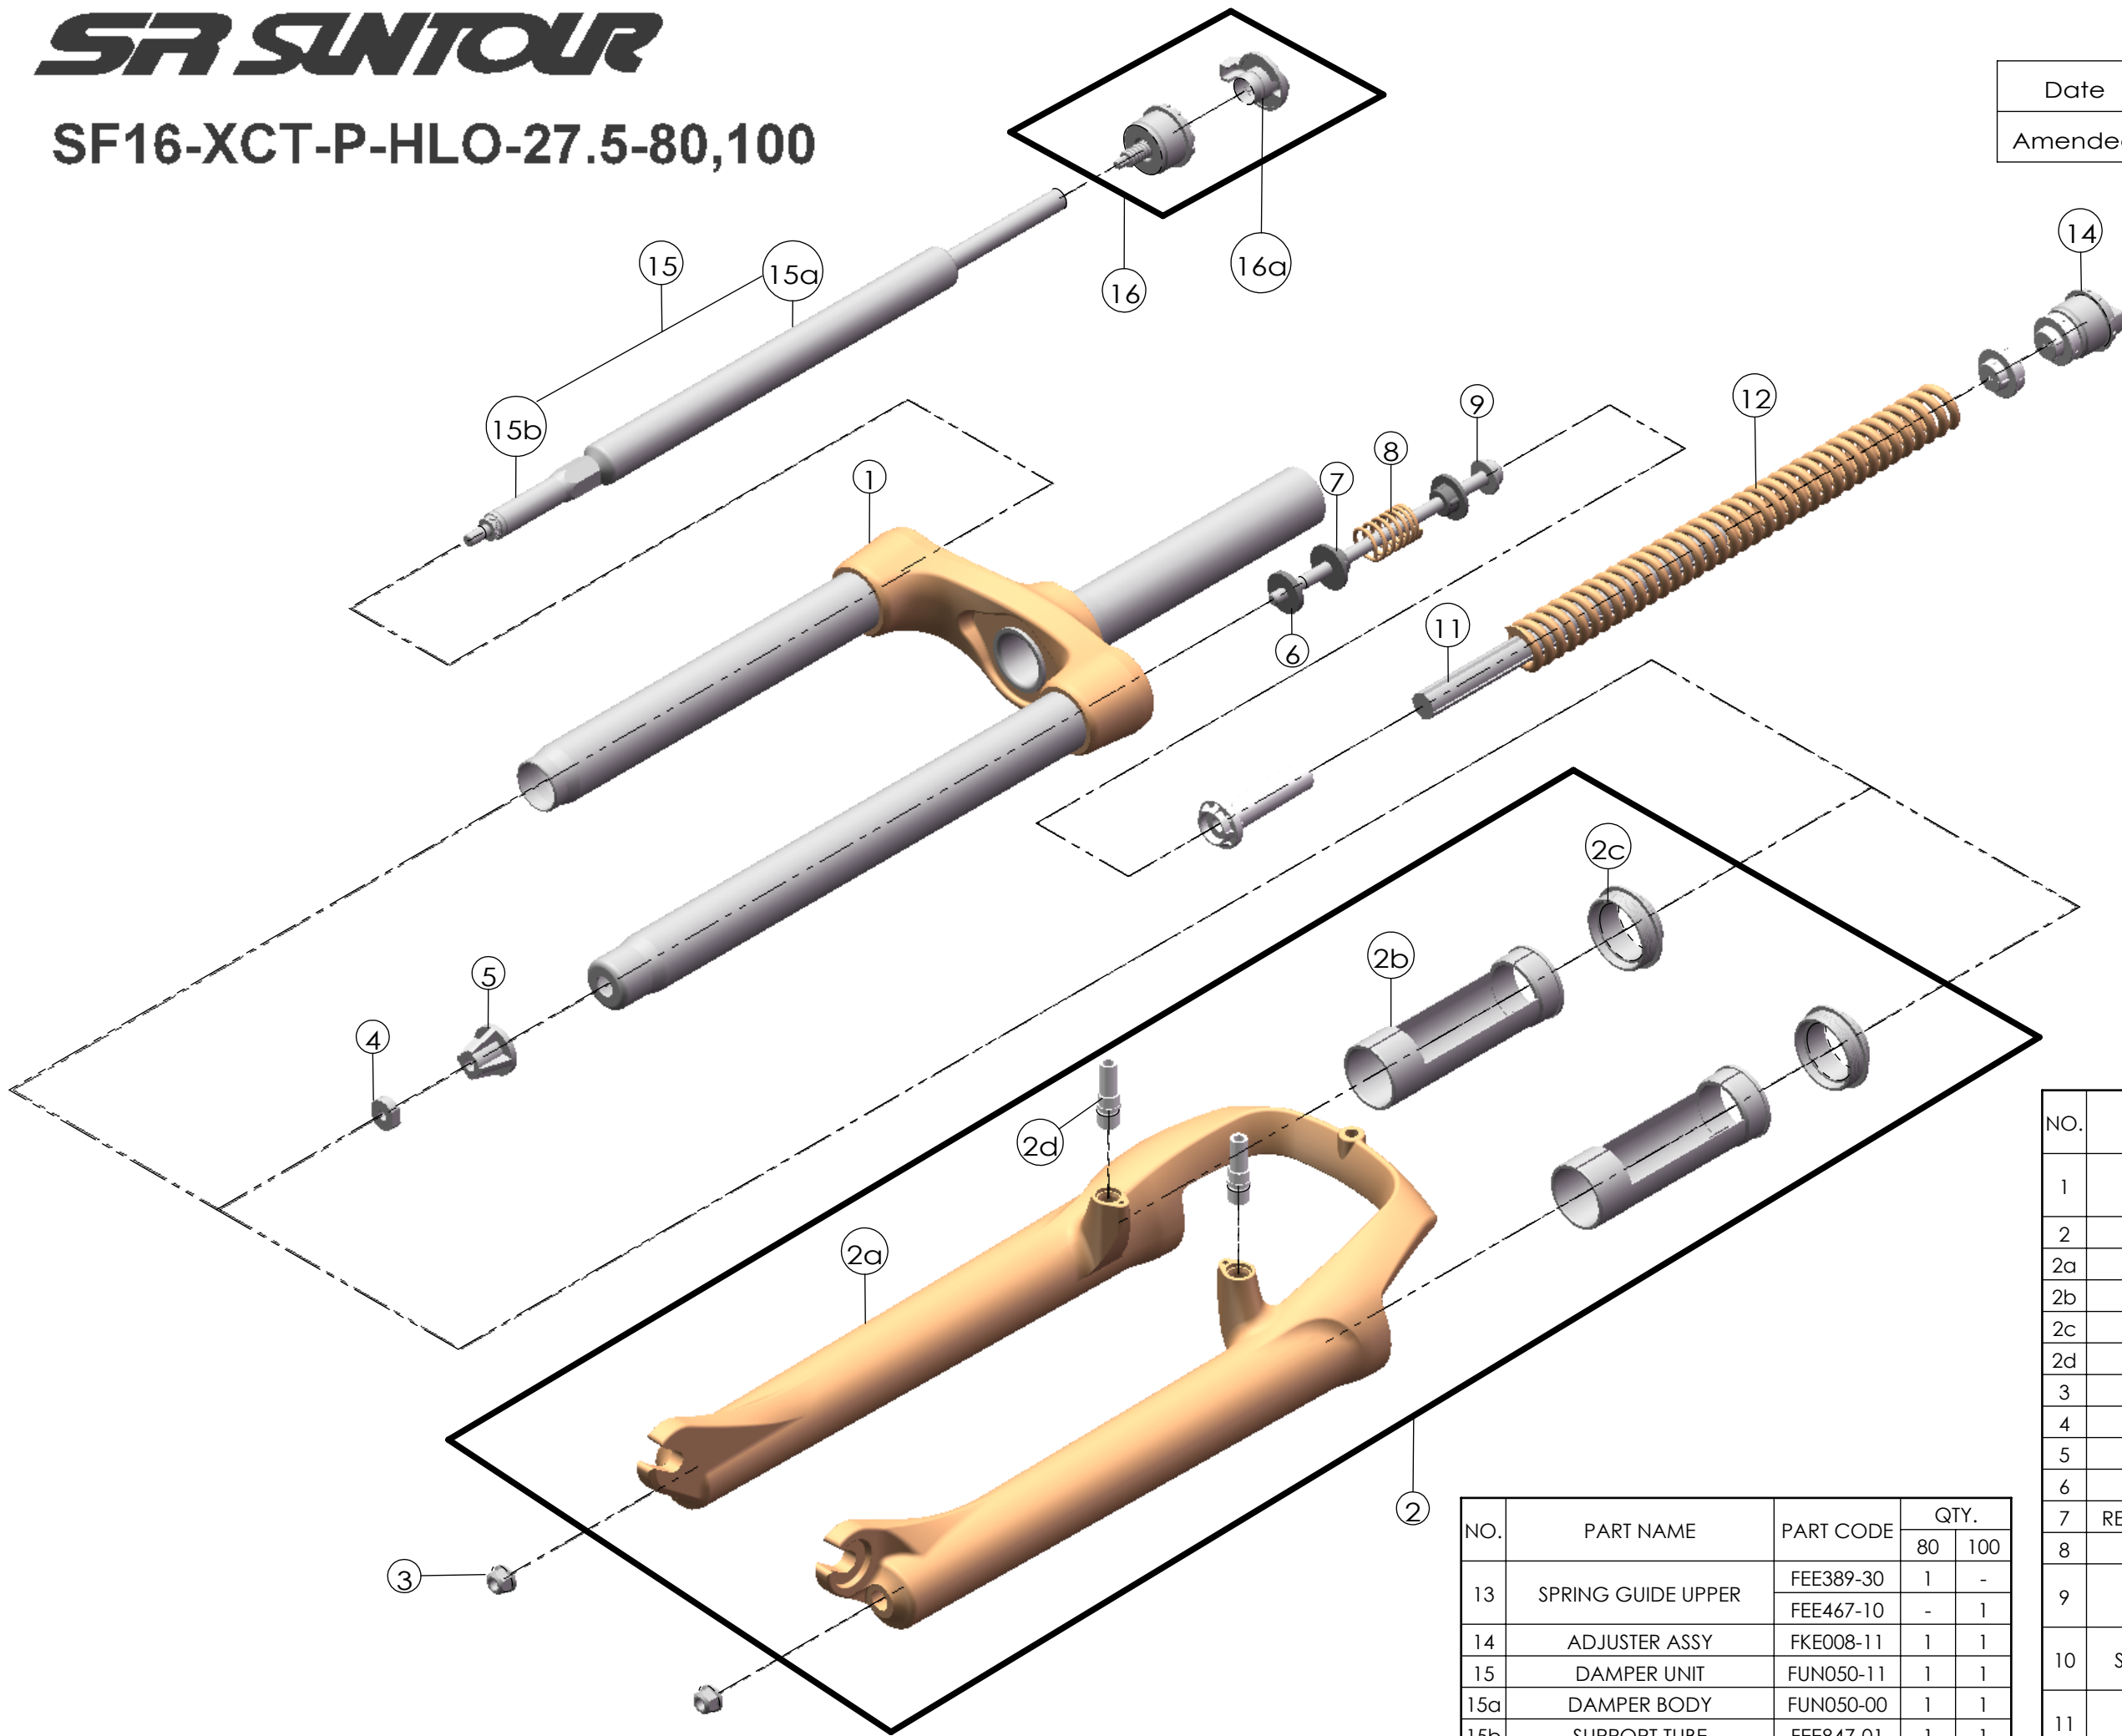

Date	2015.9.4	Version	2
Amended	2017.7.6		

NO.	PART NAME	PART CODE	QTY.	
			80	100
13	SPRING GUIDE UPPER	FEE389-30	1	-
		FEE467-10	-	1
14	ADJUSTER ASSY	FKE008-11	1	1
15	DAMPER UNIT	FUN050-11	1	1
15a	DAMPER BODY	FUN050-00	1	1
15b	SUPPORT TUBE	FEE847-01	1	1
16	LO ADJUST SYSTEM	FKE028-18	1	1
16a	LO KNOB	FEG426	1	1

NO.	PART NAME	PART CODE	QTY.	
			80	100
1	UPPER ASSY	FKZ055-02	1	-
		FKZ055-03	-	1
2	BOTTOM CASE ASSY	FKZ085-10	1	1
2a	BOTTOM CASE	FPB383	1	1
2b	SLIDER SLEEVE	FEE942	2	2
2c	DUST SEAL	FAA125-40	2	2
2d	CANTI BOSS	FSB241-16	2	2
3	FIXING NUT	FSN023	2	2
4	NUT PLATE	FSN025	1	1
5	BOTTOM STOPPER	FEG174	1	1
6	REBOUND RUBBER	FEP701	1	1
7	REBOUND SPRING GUIDE	FEG257	2	2
8	REBOUND SPRING	FEP189-20	1	1
9	FIXING BOLT	FSB159-02	1	-
		FSB159-04	-	1
10	SPRING GUIDE LOWER	FEE502-20	1	-
		FEE468-10	-	1
11	DAMPER	FEP131-02	1	-
		FEP262-96	-	1
12	MAIN SPRING	FEP703	1	-
		FEP702	-	1