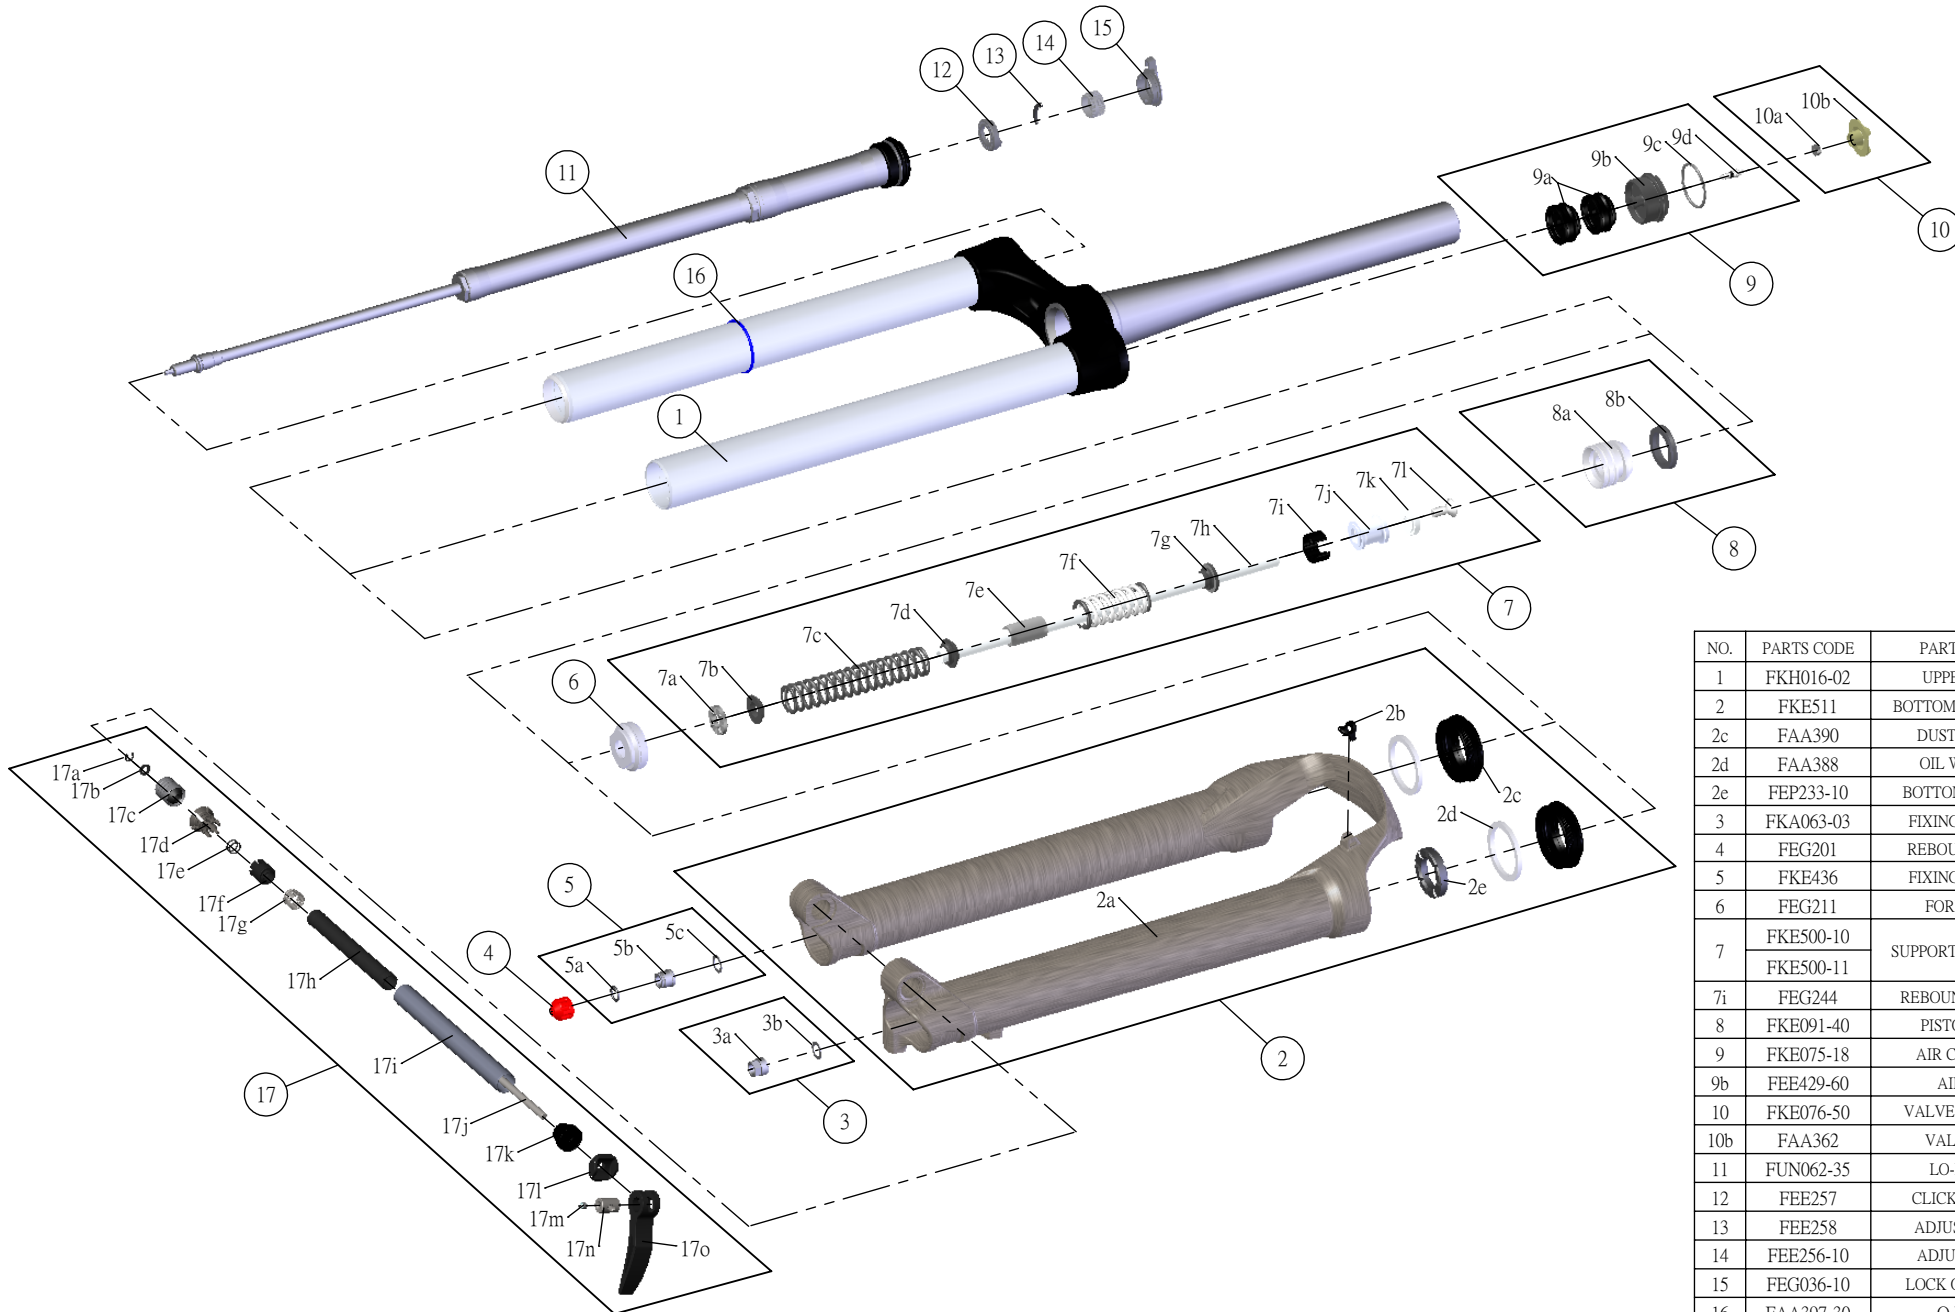

SR SUNTOUR

SF17-AION-DS-LO-R-15QLC32-CTS-29-

Date	2016.02.15	Version	1
Amended			

NO.	PARTS CODE	PARTS NAME	140	130	QT
1	FKH016-02	UPPER ASSY	*	*	1
2	FKE511	BOTTOM CASE ASSY	*	*	1
2c	FAA390	DUST SEAL 34	*	*	2
2d	FAA388	OIL WIPER 34	*	*	2
2e	FEP233-10	BOTTOM BUMPER	*	*	1
3	FKA063-03	FIXING NUT SET	*	*	1
4	FEQ201	REBOUND KNOB	*	*	1
5	FKE436	FIXING NUT SET	*	*	1
6	FEQ211	FORK NOSE	*	*	1
7	FKE500-10	SUPPORT TUBE ASSY	*		1
	FKE500-11			*	1
7i	FEQ244	REBOUND SPACER	*	*	1
8	FKE091-40	PISTON UNIT	*	*	1
9	FKE075-18	AIR CAP ASSY	*	*	1
9b	FEE429-60	AIR CAP	*	*	1
10	FKE076-50	VALVE CAP ASSY	*	*	1
10b	FAA362	VALVE CAP	*	*	1
11	FUN062-35	LO-R UNIT	*	*	1
12	FEE257	CLICK HOLDER	*	*	1
13	FEE258	ADJUST CLICK	*	*	1
14	FEE256-10	ADJUST CORE	*	*	1
15	FEG036-10	LOCK OUT KNOB	*	*	1
16	FAA397-30	O RING	*	*	1
17	FKA069-25	15QLC32 AXLE SET	*	*	1