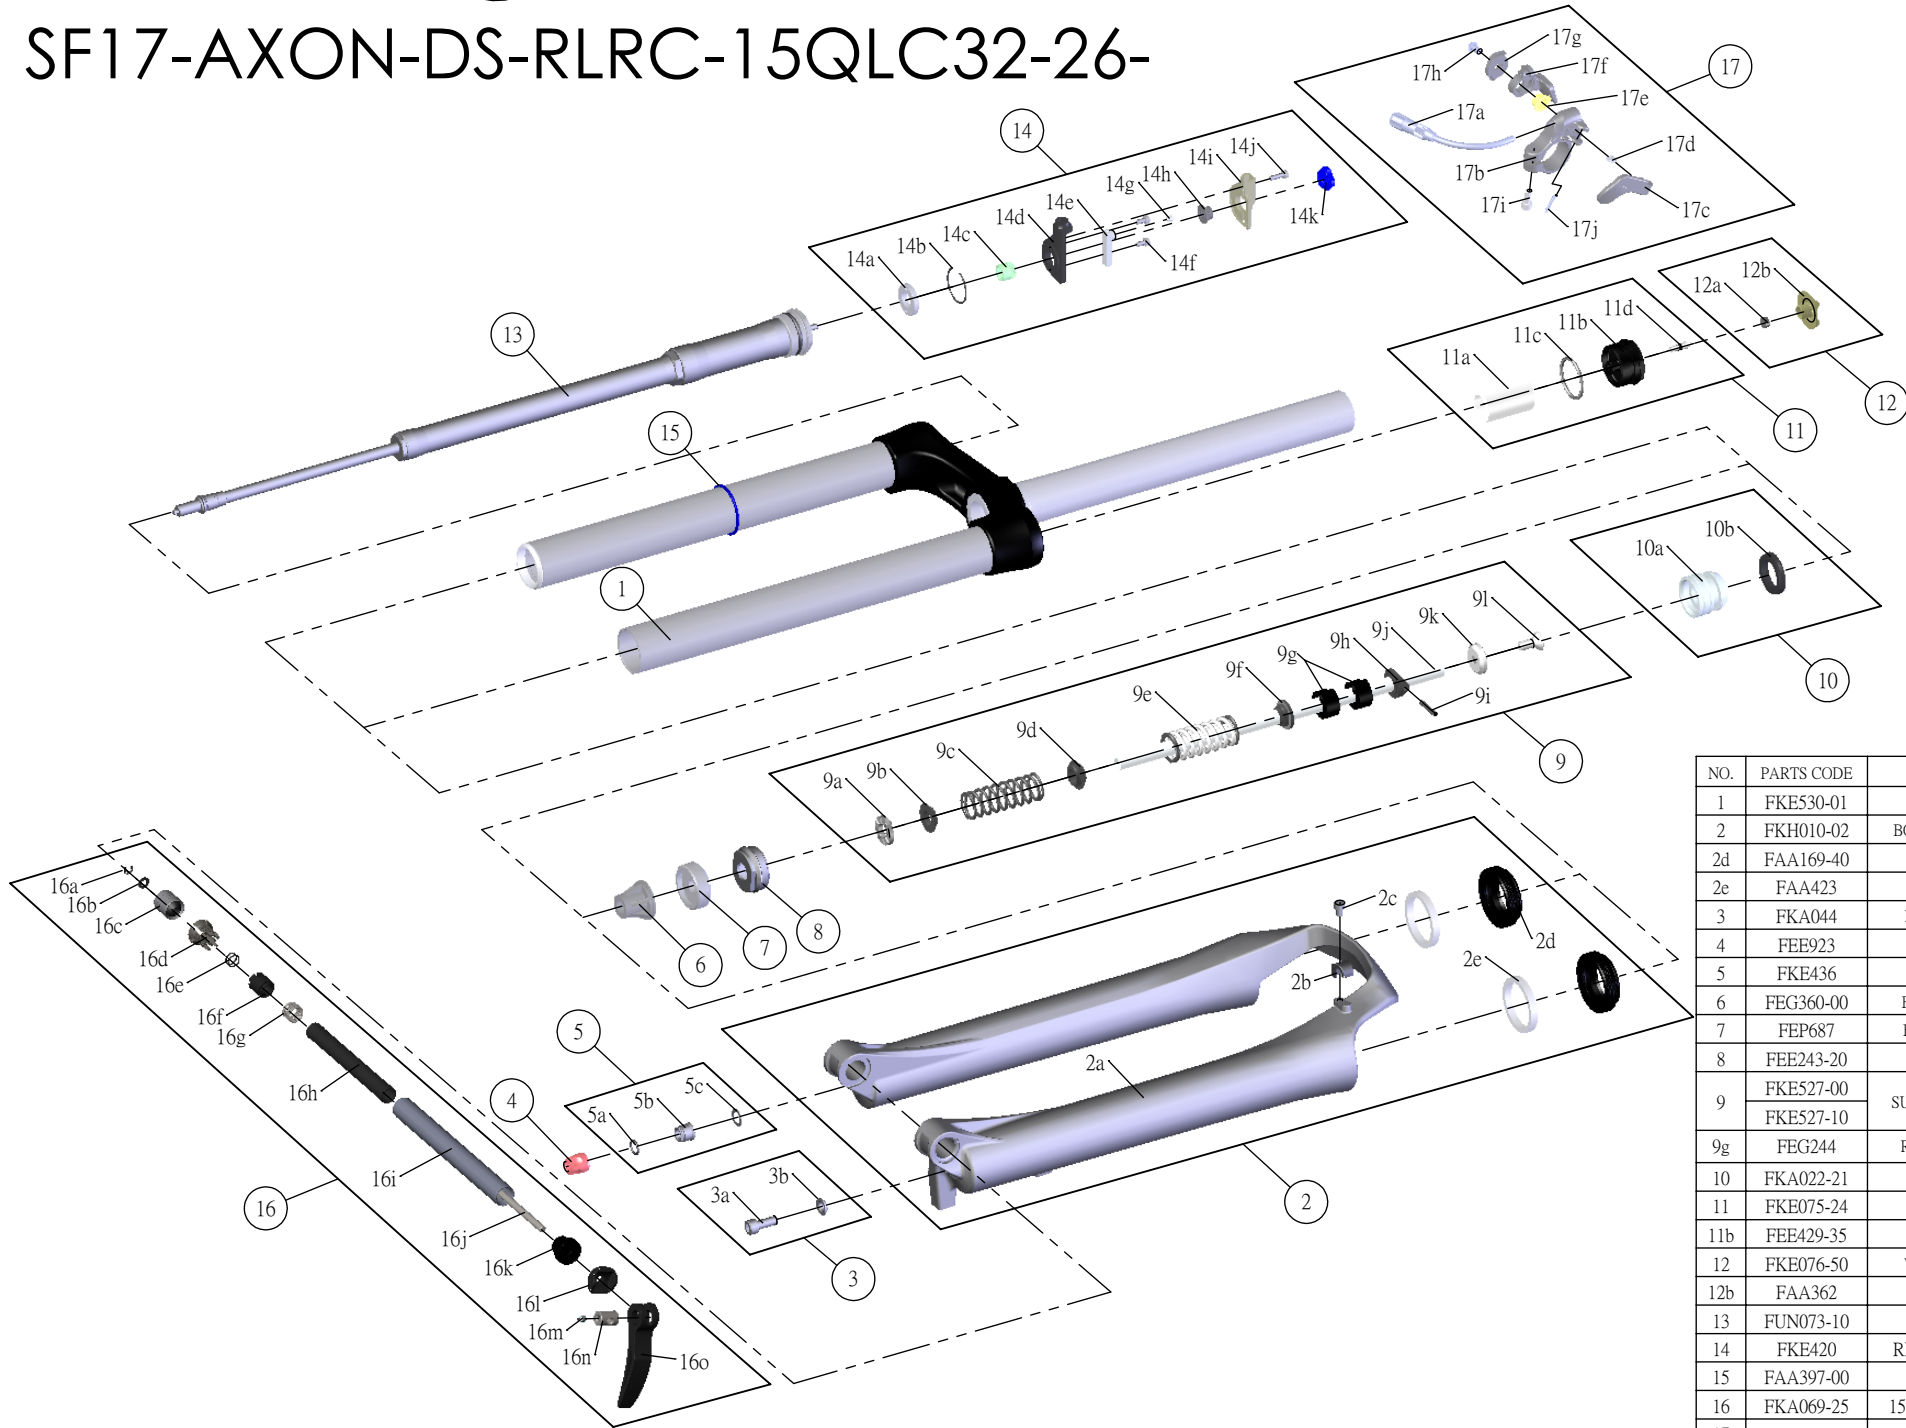

SUNTOUR

SF17-AXON-DS-RLRC-15QLC32-26-

Date	2016.02.01	Version	1
Amended			

NO.	PARTS CODE	PARTS NAME	120	100	QT
1	FKE530-01	UPPER ASSY	*	*	1
2	FKH010-02	BOTTOM CASE ASSY	*	*	1
2d	FAA169-40	DUST SEAL	*	*	2
2e	FAA423	OIL WIPER 32	*	*	2
3	FKA044	FIXING BOLT SET	*	*	1
4	FEE923	REBOUND KNOB	*	*	1
5	FKE436	FIXING NUT SET	*	*	1
6	FEF360-00	BOTTOM STOPPER	*	*	1
7	FEP687	BOTTOM BUMPER	*	*	1
8	FEE243-20	FORK NOSE	*	*	1
9	FKE527-00	SUPPORT TUBE ASSY	*		1
	FKE527-10			*	1
9g	FEF244	REBOUND SPACER	*	*	2
10	FKA022-21	PISTON UNIT	*	*	1
11	FKE075-24	AIR CAP ASSY	*	*	1
11b	FEE429-35	AIR CAP	*	*	1
12	FKE076-50	VALVE CAP ASSY	*	*	1
12b	FAA362	VALVE CAP	*	*	1
13	FUN073-10	RL-RC UNIT	*	*	1
14	FKE420	RL REMOTE ASSY	*	*	1
15	FAA397-00	O RING	*	*	1
16	FKA069-25	15QLC32 AXLE SET	*	*	1
17	SL12SC-RLO	REMOTE LEVER ASSY	*	*	1