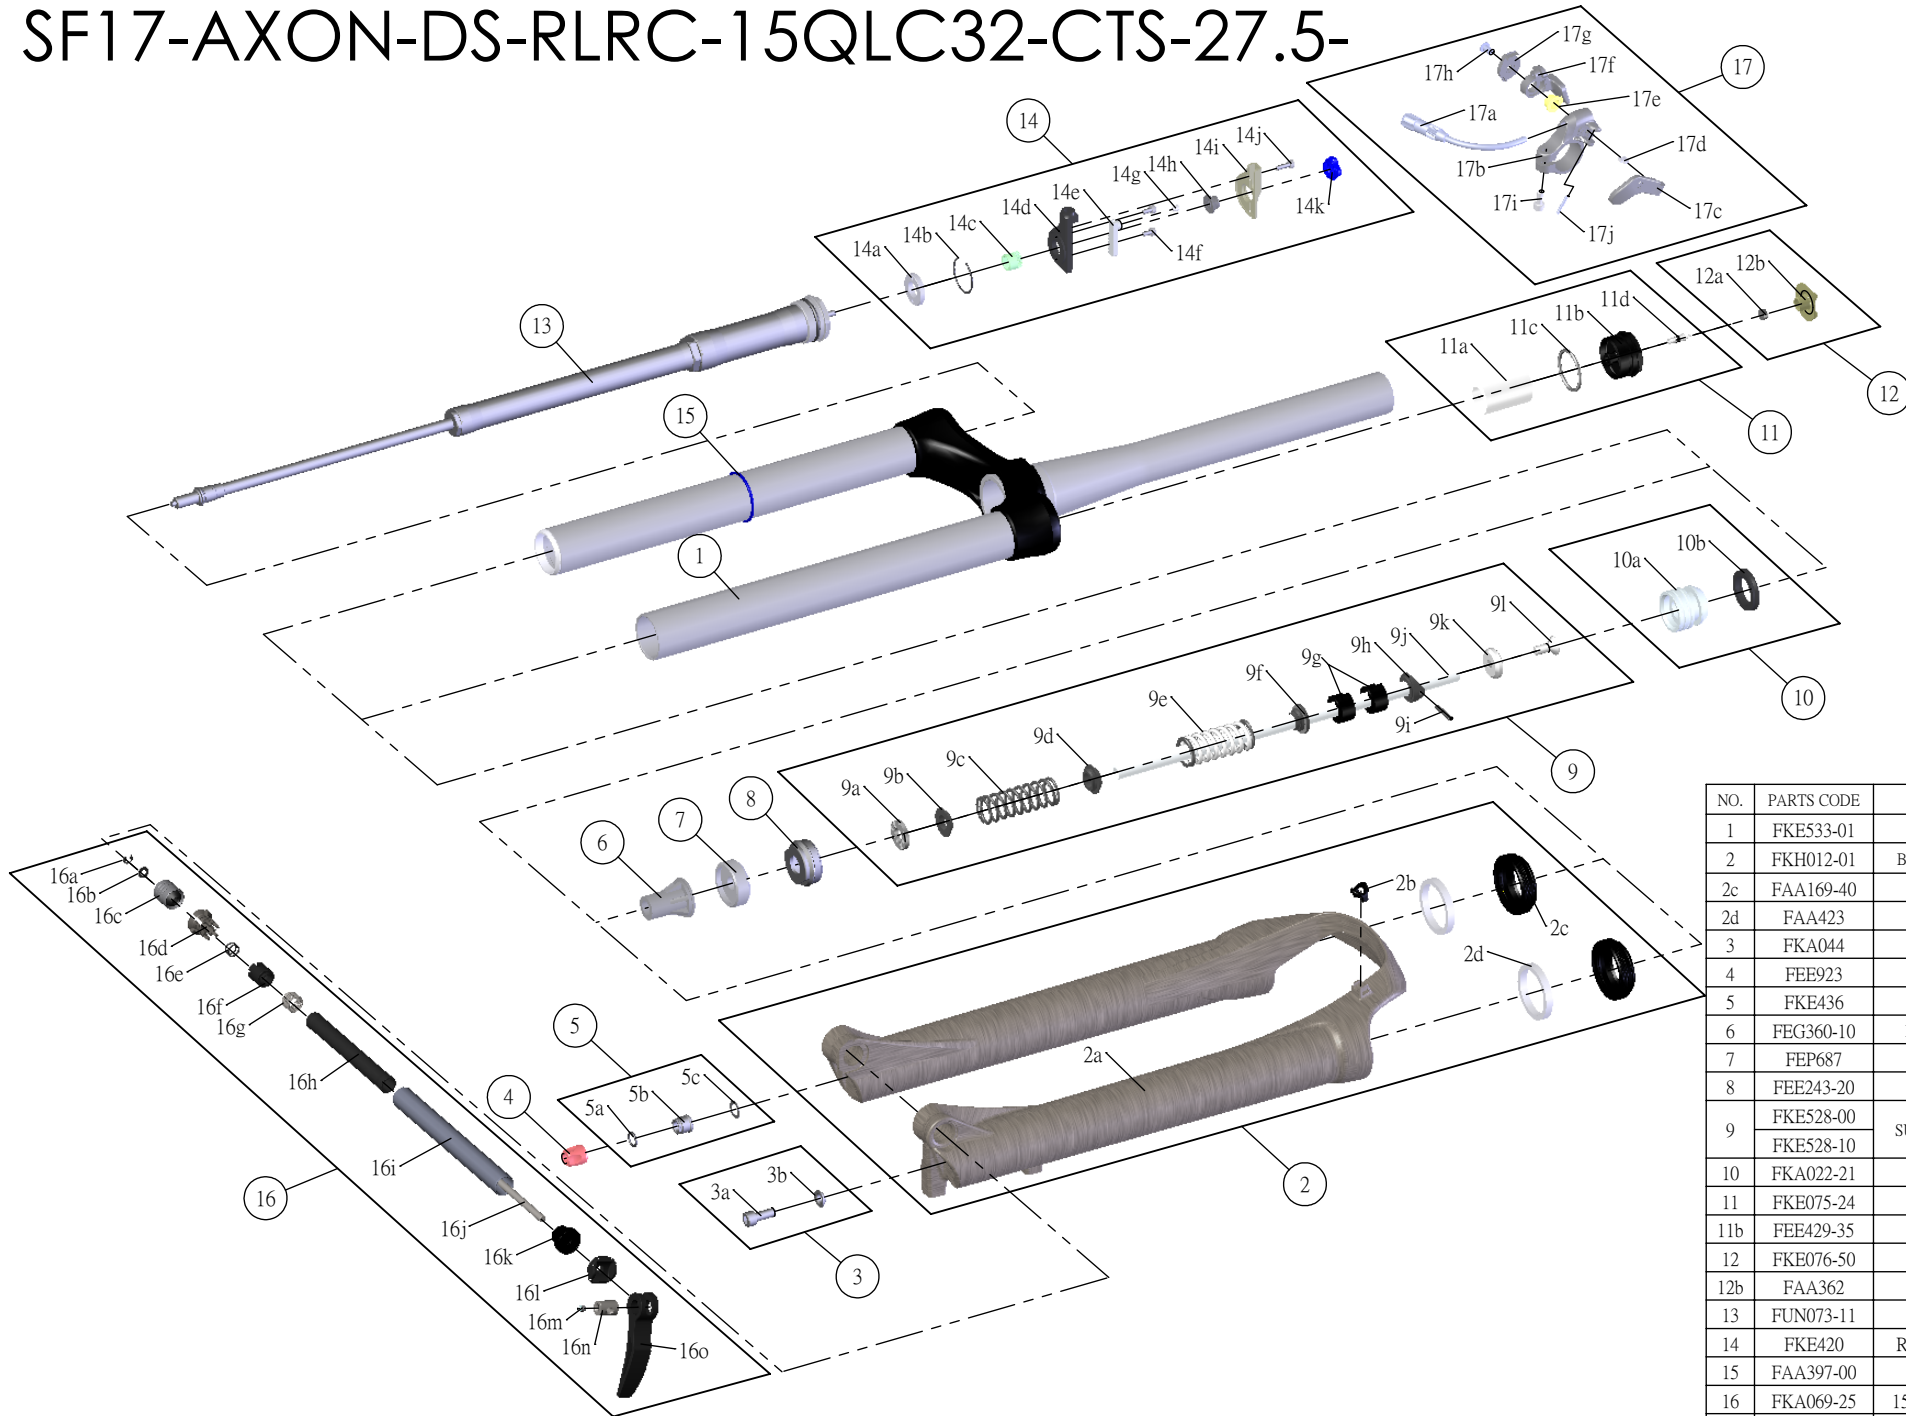

SR SUNTOUR

SF17-AXON-DS-RLRC-15QLC32-CTS-27.5-

Date	2016.02.02	Version	1
Amended			

NO.	PARTS CODE	PARTS NAME	120	100	QT
1	FKE533-01	UPPER ASSY	*	*	1
2	FKH012-01	BOTTOM CASE ASSY	*	*	1
2c	FAA169-40	DUST SEAL	*	*	2
2d	FAA423	OIL WIPER 32	*	*	2
3	FKA044	FIXING BOLT SET	*	*	1
4	FEE923	REBOUND KNOB	*	*	1
5	FKE436	FIXING NUT SET	*	*	1
6	FEG360-10	BOTTOM STOPPER	*	*	1
7	FEP687	BOTTOM BUMPER	*	*	1
8	FEE243-20	FORK NOSE	*	*	1
9	FKE528-00	SUPPORT TUBE ASSY	*		1
	FKE528-10			*	1
10	FKA022-21	PISTON UNIT	*	*	1
11	FKE075-24	AIR CAP ASSY	*	*	1
11b	FEE429-35	AIR CAP	*	*	1
12	FKE076-50	VALVE CAP ASSY	*	*	1
12b	FAA362	VALVE CAP	*	*	1
13	FUN073-11	RLRC UNIT	*	*	1
14	FKE420	RL REMOTE ASSY	*	*	1
15	FAA397-00	O RING	*	*	1
16	FKA069-25	15QLC32 AXLE SET	*	*	1
17	SL12SC-RLO	REMOTE LEVER ASSY	*	*	1