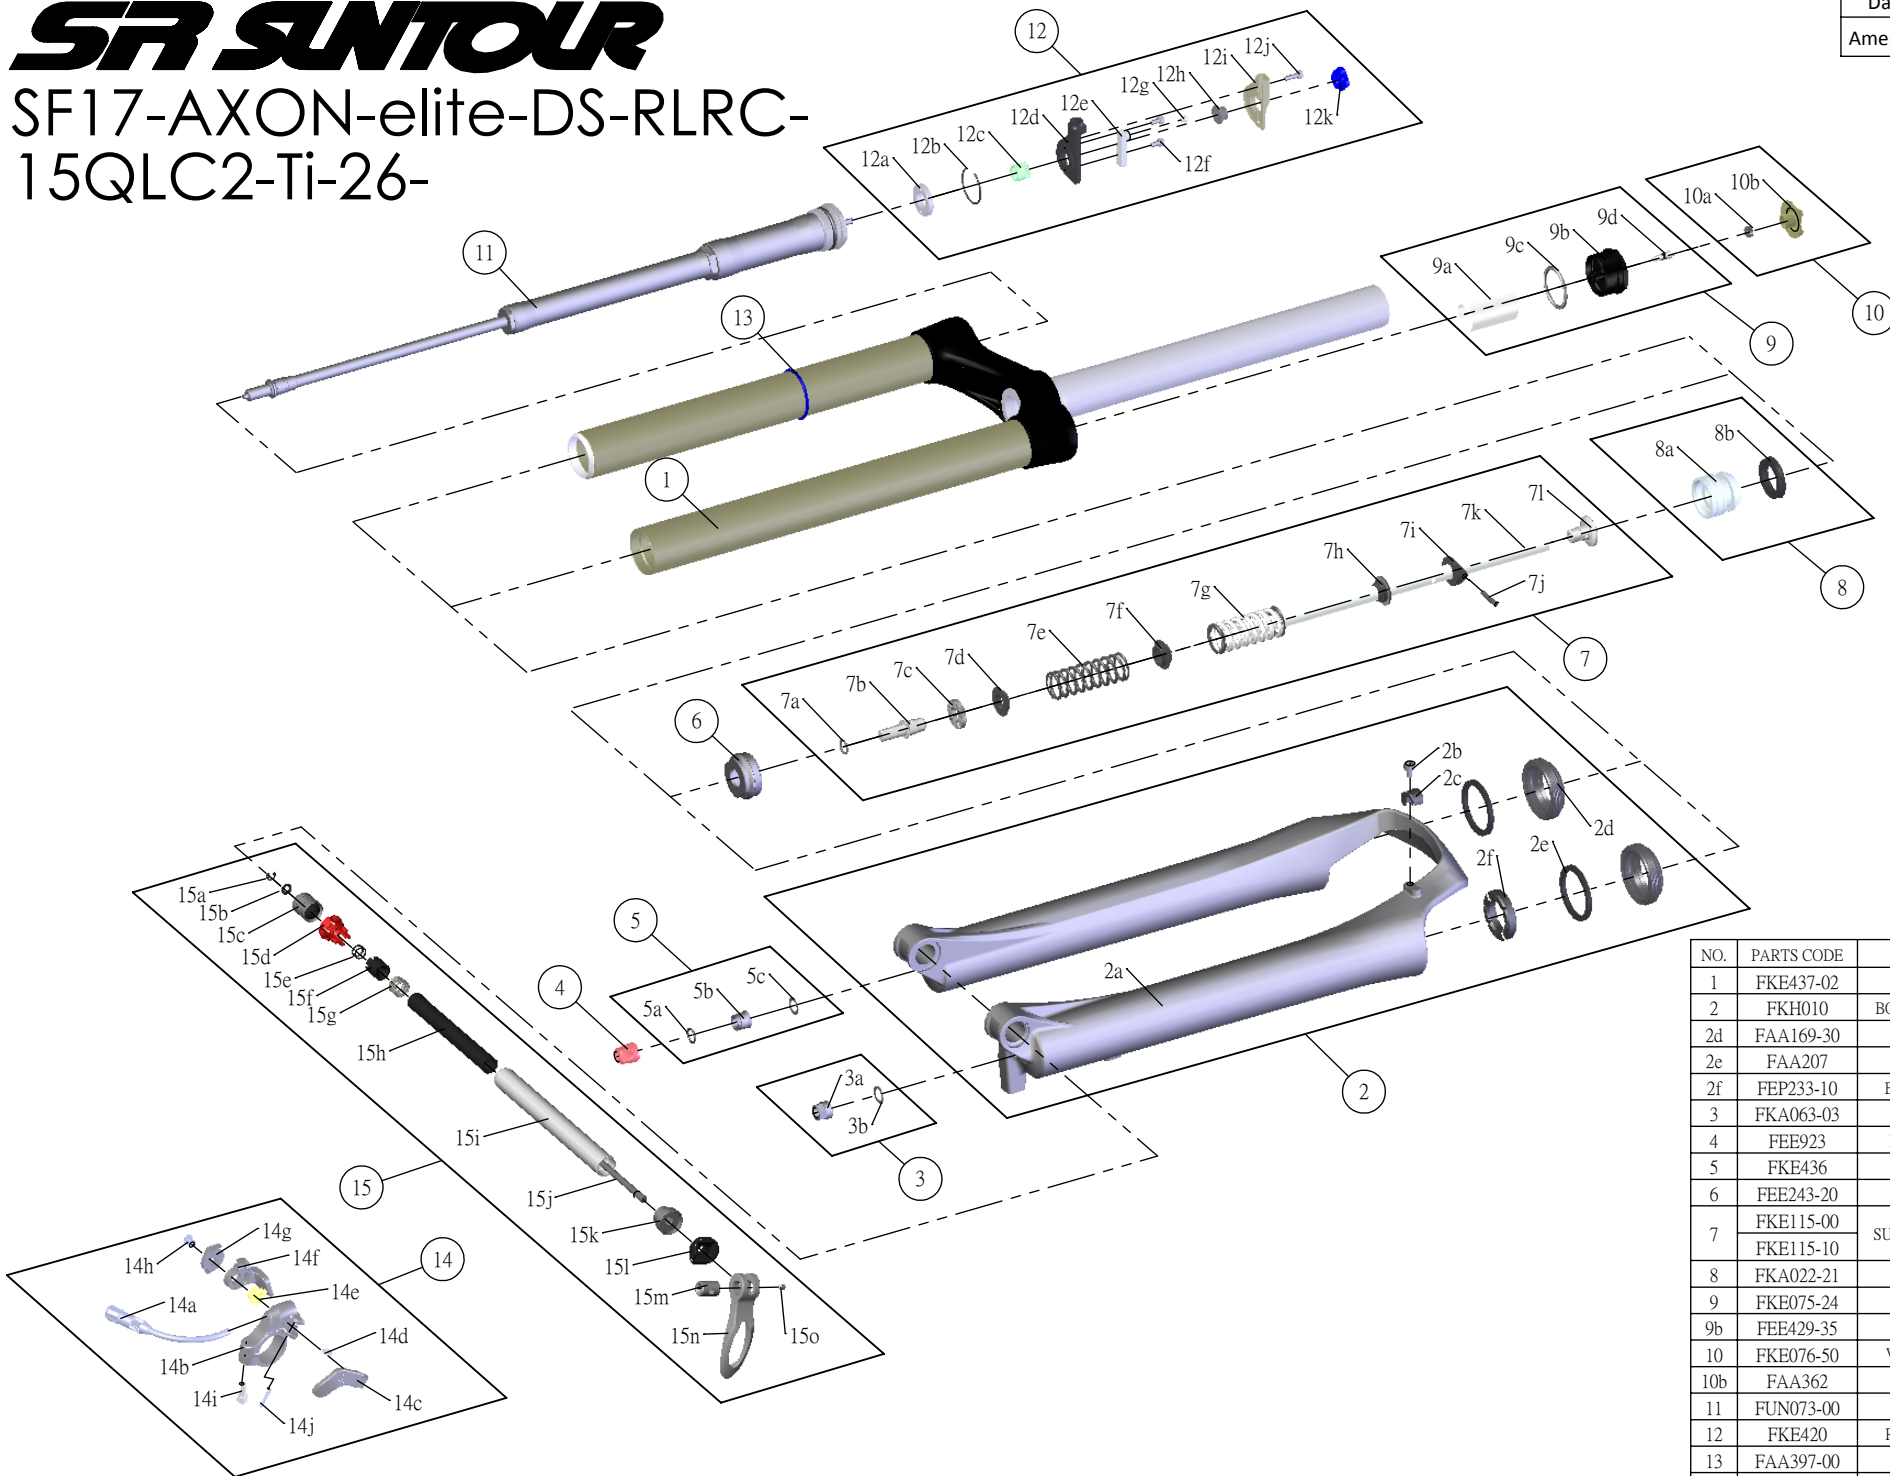

# SF SUNTOUR

## SF17-AXON-elite-DS-RLRC- 15QLC2-Ti-26-

Date	2016.02.01	Version	1
Amended			

NO.	PARTS CODE	PARTS NAME	100	80	QT
1	FKE437-02	UPPER ASSY	*	*	1
2	FKH010	BOTTOM CASE ASSY	*	*	1
2d	FAA169-30	DUST SEAL	*	*	2
2e	FAA207	OIL WIPER 32	*	*	2
2f	FEP233-10	BOTTOM BUMPER	*	*	1
3	FKA063-03	FIXING NUT SET	*	*	1
4	FEE923	REBOUND KNOB	*	*	1
5	FKE436	FIXING NUT SET	*	*	1
6	FEE243-20	FORK NOSE	*	*	1
7	FKE115-00	SUPPORT TUBE ASSY	*		1
	FKE115-10			*	1
8	FKA022-21	PISTON UNIT	*	*	1
9	FKE075-24	AIR CAP ASSY	*	*	1
9b	FEE429-35	AIR CAP	*	*	1
10	FKE076-50	VALVE CAP ASSY	*	*	1
10b	FAA362	VALVE CAP	*	*	1
11	FUN073-00	RL-RC UNIT	*	*	1
12	FKE420	RL REMOTE ASSY	*	*	1
13	FAA397-00	O RING	*	*	1
14	SL12SC-RLO	REMOTE LEVER ASSY	*	*	1
15	FKA069-15	15QLC2 Ti AXLE SET	*	*	1