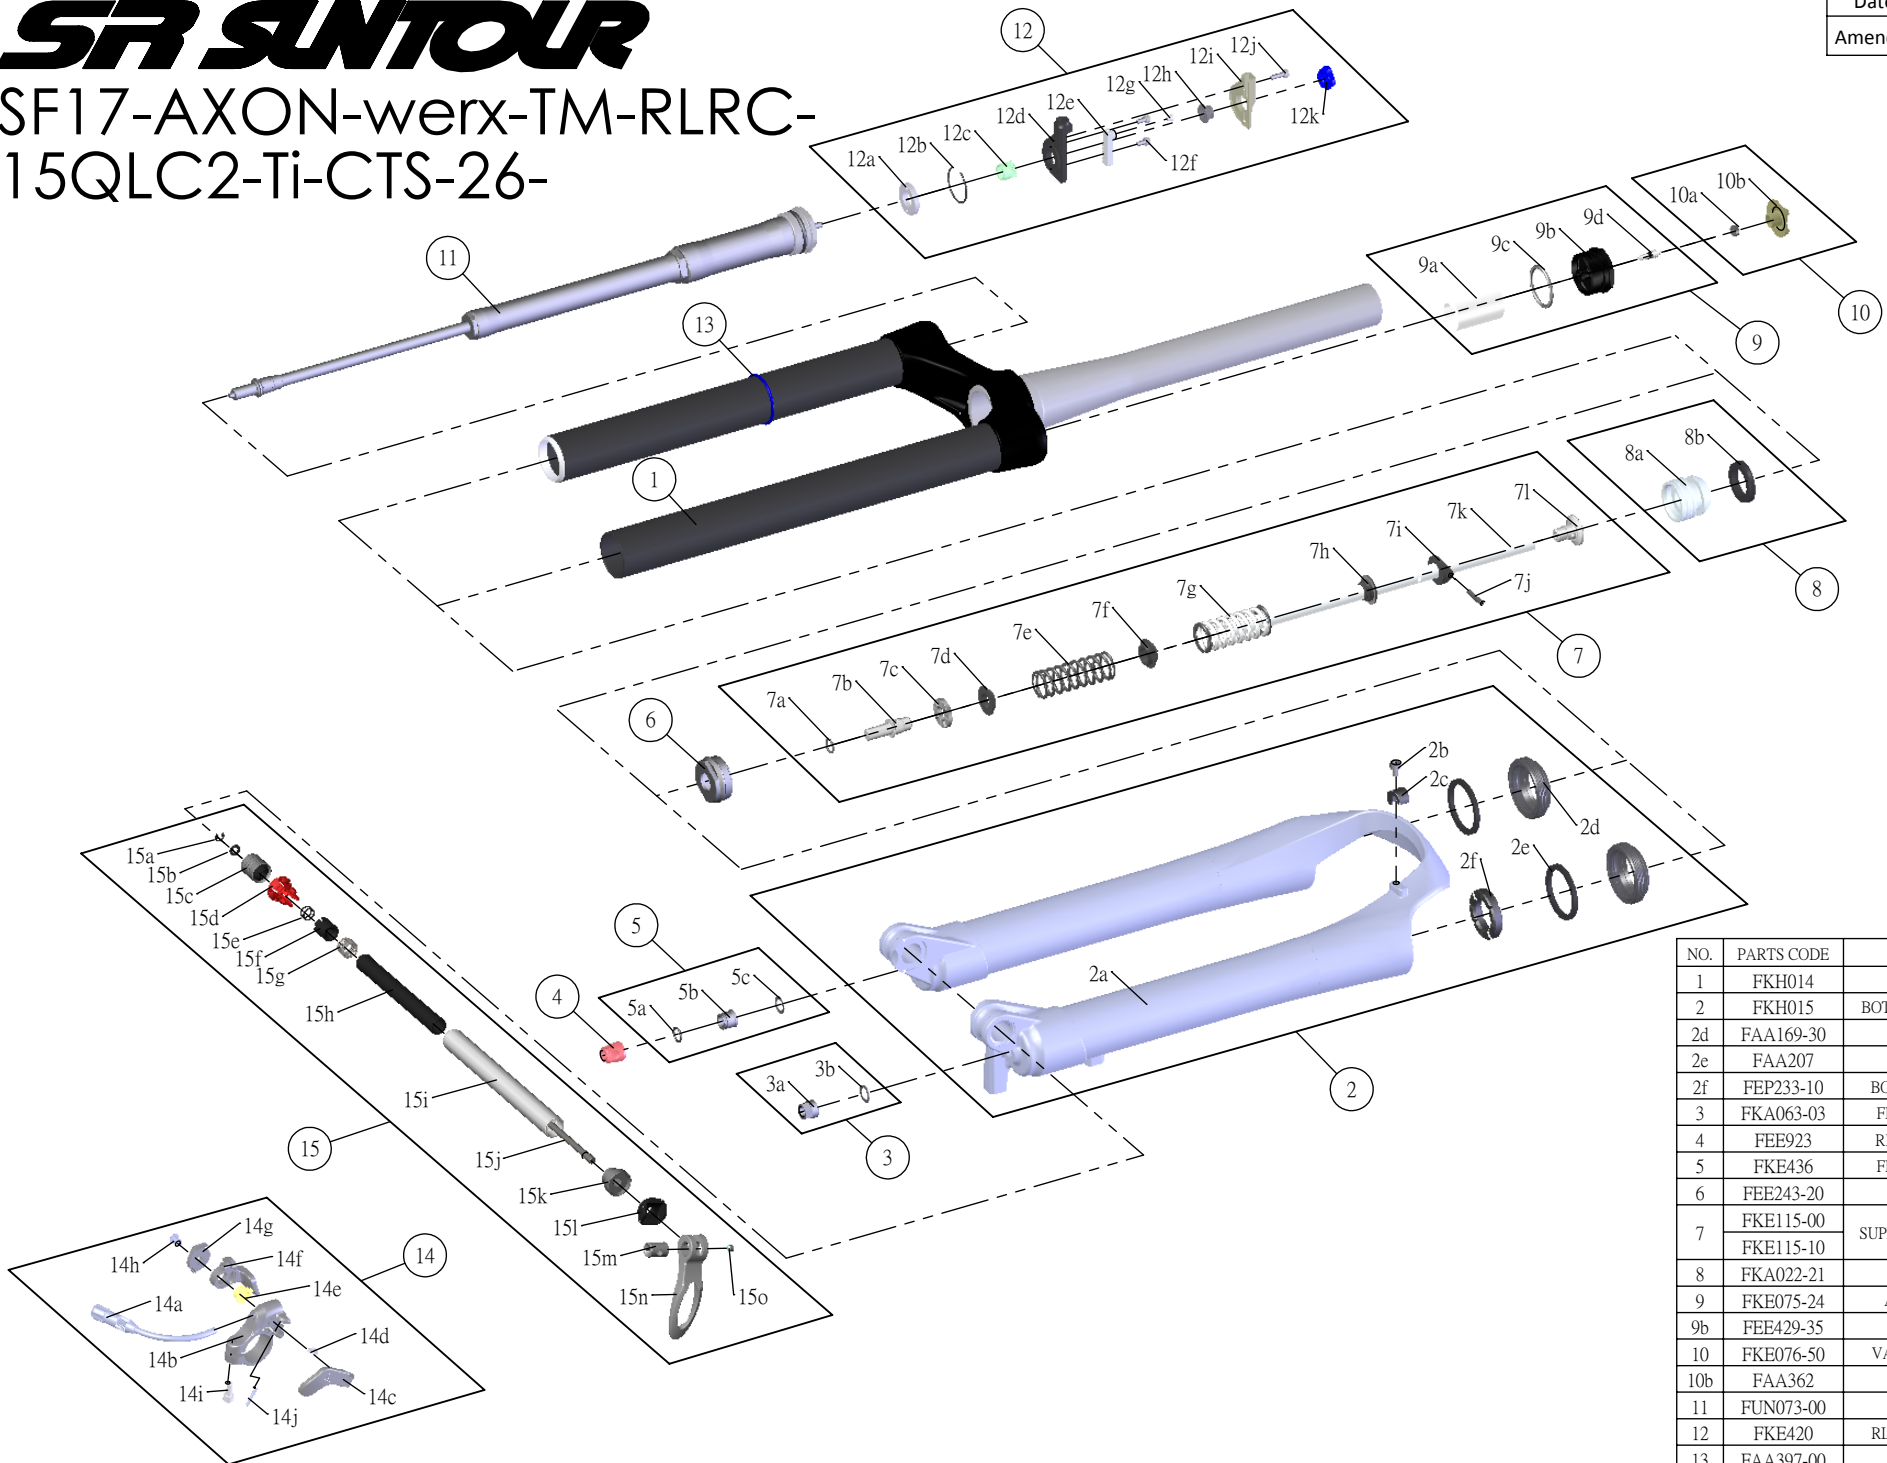

SUNTOUR

SF17-AXON-werx-TM-RLRC-15QLC2-Ti-CTS-26-

Date	2016.02.01	Version	1
Amended			

NO.	PARTS CODE	PARTS NAME	100	80	QT
1	FKH014	UPPER ASSY	*	*	1
2	FKH015	BOTTOM CASE ASSY	*	*	1
2d	FAA169-30	DUST SEAL	*	*	2
2e	FAA207	OIL WIPER 32	*	*	2
2f	FEP233-10	BOTTOM BUMPER	*	*	1
3	FKA063-03	FIXING NUT SET	*	*	1
4	FEE923	REBOUND KNOB	*	*	1
5	FKE436	FIXING NUT SET	*	*	1
6	FEE243-20	FORK NOSE	*	*	1
7	FKE115-00	SUPPORT TUBE ASSY	*		1
	FKE115-10			*	1
8	FKA022-21	PISTON UNIT	*	*	1
9	FKE075-24	AIR CAP ASSY	*	*	1
9b	FEE429-35	AIR CAP	*	*	1
10	FKE076-50	VALVE CAP ASSY	*	*	1
10b	FAA362	VALVE CAP	*	*	1
11	FUN073-00	RL-RC UNIT	*	*	1
12	FKE420	RL REMOTE ASSY	*	*	1
13	FAA397-00	O RING	*	*	1
14	SL12SC-RLO	REMOTE LEVER ASSY	*	*	1
15	FKA069-15	15QLC2 Ti AXLE SET	*	*	1