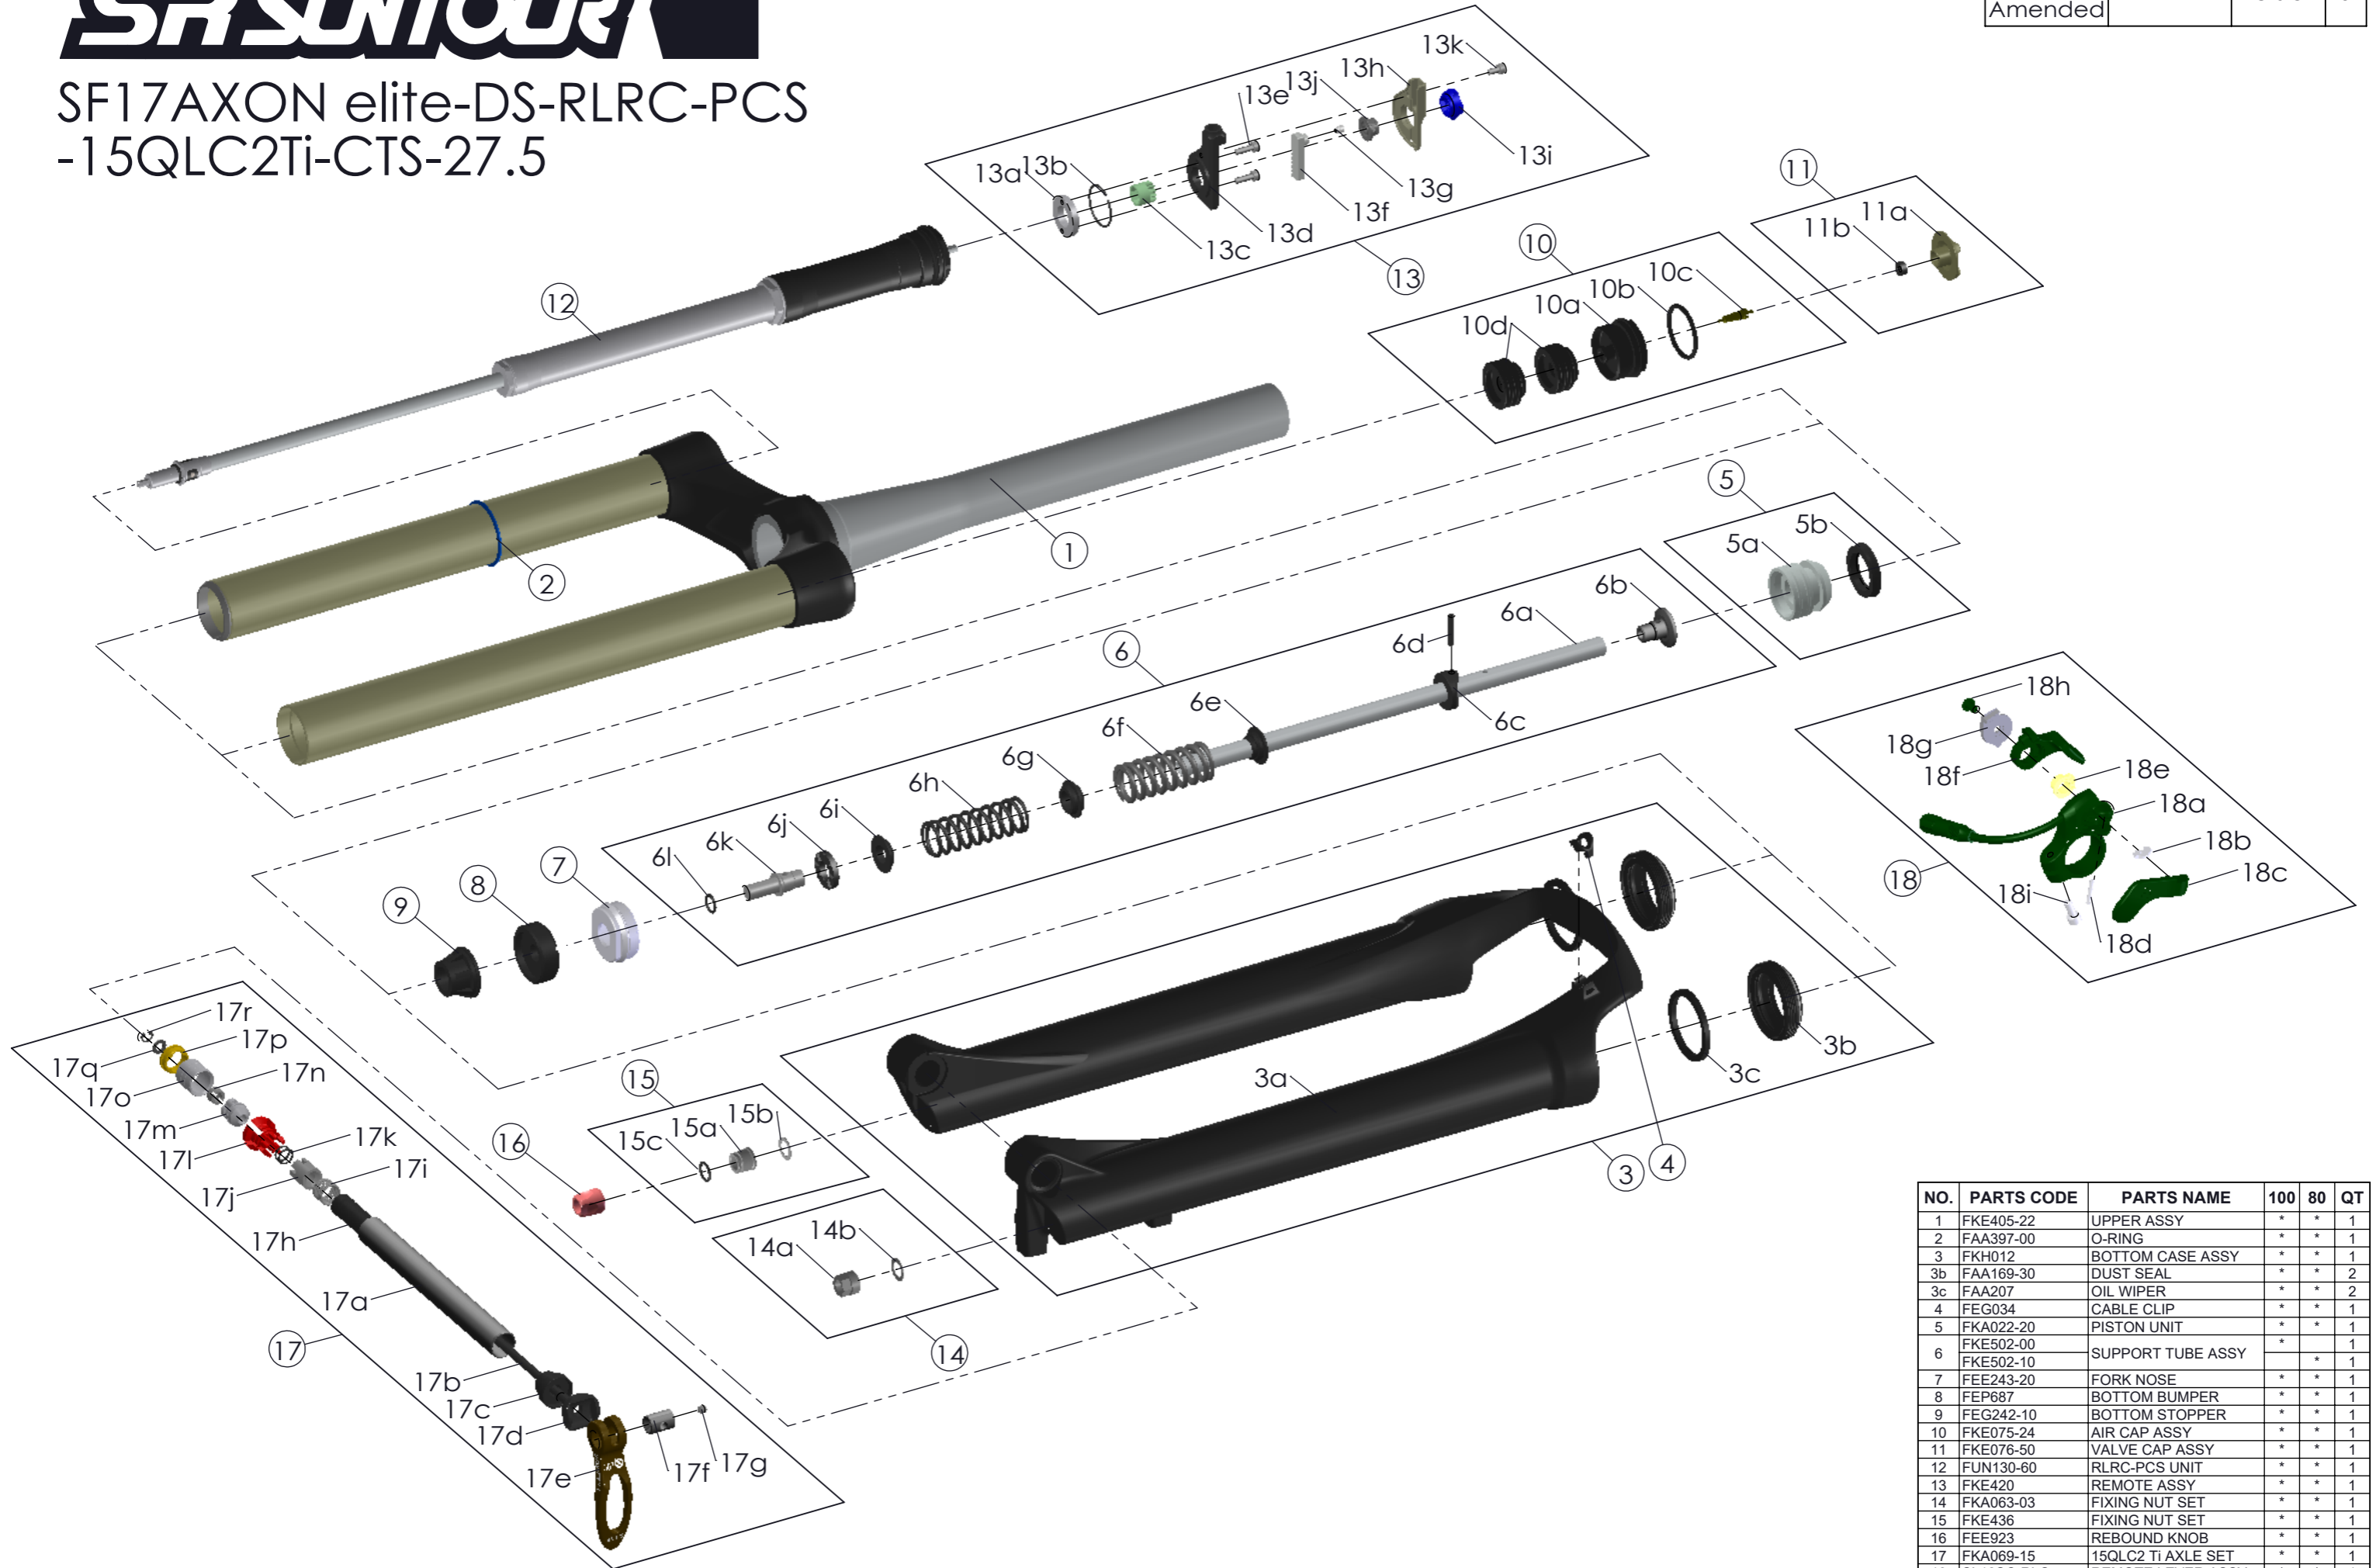

SF17AXON elite-DS-RLRC-PCS -15QLC2Ti-CTS-27.5

Date	2019.-5.-8	Version	0
Amended			

NO.	PARTS CODE	PARTS NAME	100	80	QT
1	FKE405-22	UPPER ASSY	*	*	1
2	FAA397-00	O-RING	*	*	1
3	FKH012	BOTTOM CASE ASSY	*	*	1
3b	FAA169-30	DUST SEAL	*	*	2
3c	FAA207	OIL WIPER	*	*	2
4	FEG034	CABLE CLIP	*	*	1
5	FKA022-20	PISTON UNIT	*	*	1
6	FKE502-00	SUPPORT TUBE ASSY	*	*	1
	FKE502-10			*	1
7	FEE243-20	FORK NOSE	*	*	1
8	FEP687	BOTTOM BUMPER	*	*	1
9	FEG242-10	BOTTOM STOPPER	*	*	1
10	FKE075-24	AIR CAP ASSY	*	*	1
11	FKE076-50	VALVE CAP ASSY	*	*	1
12	FUN130-60	RLRC-PCS UNIT	*	*	1
13	FKE420	REMOTE ASSY	*	*	1
14	FKA063-03	FIXING NUT SET	*	*	1
15	FKE436	FIXING NUT SET	*	*	1
16	FEE923	REBOUND KNOB	*	*	1
17	FKA069-15	15QLC2 Ti AXLE SET	*	*	1
18	SL12SC-RLO	REMOTE LEVER ASSY	*	*	1