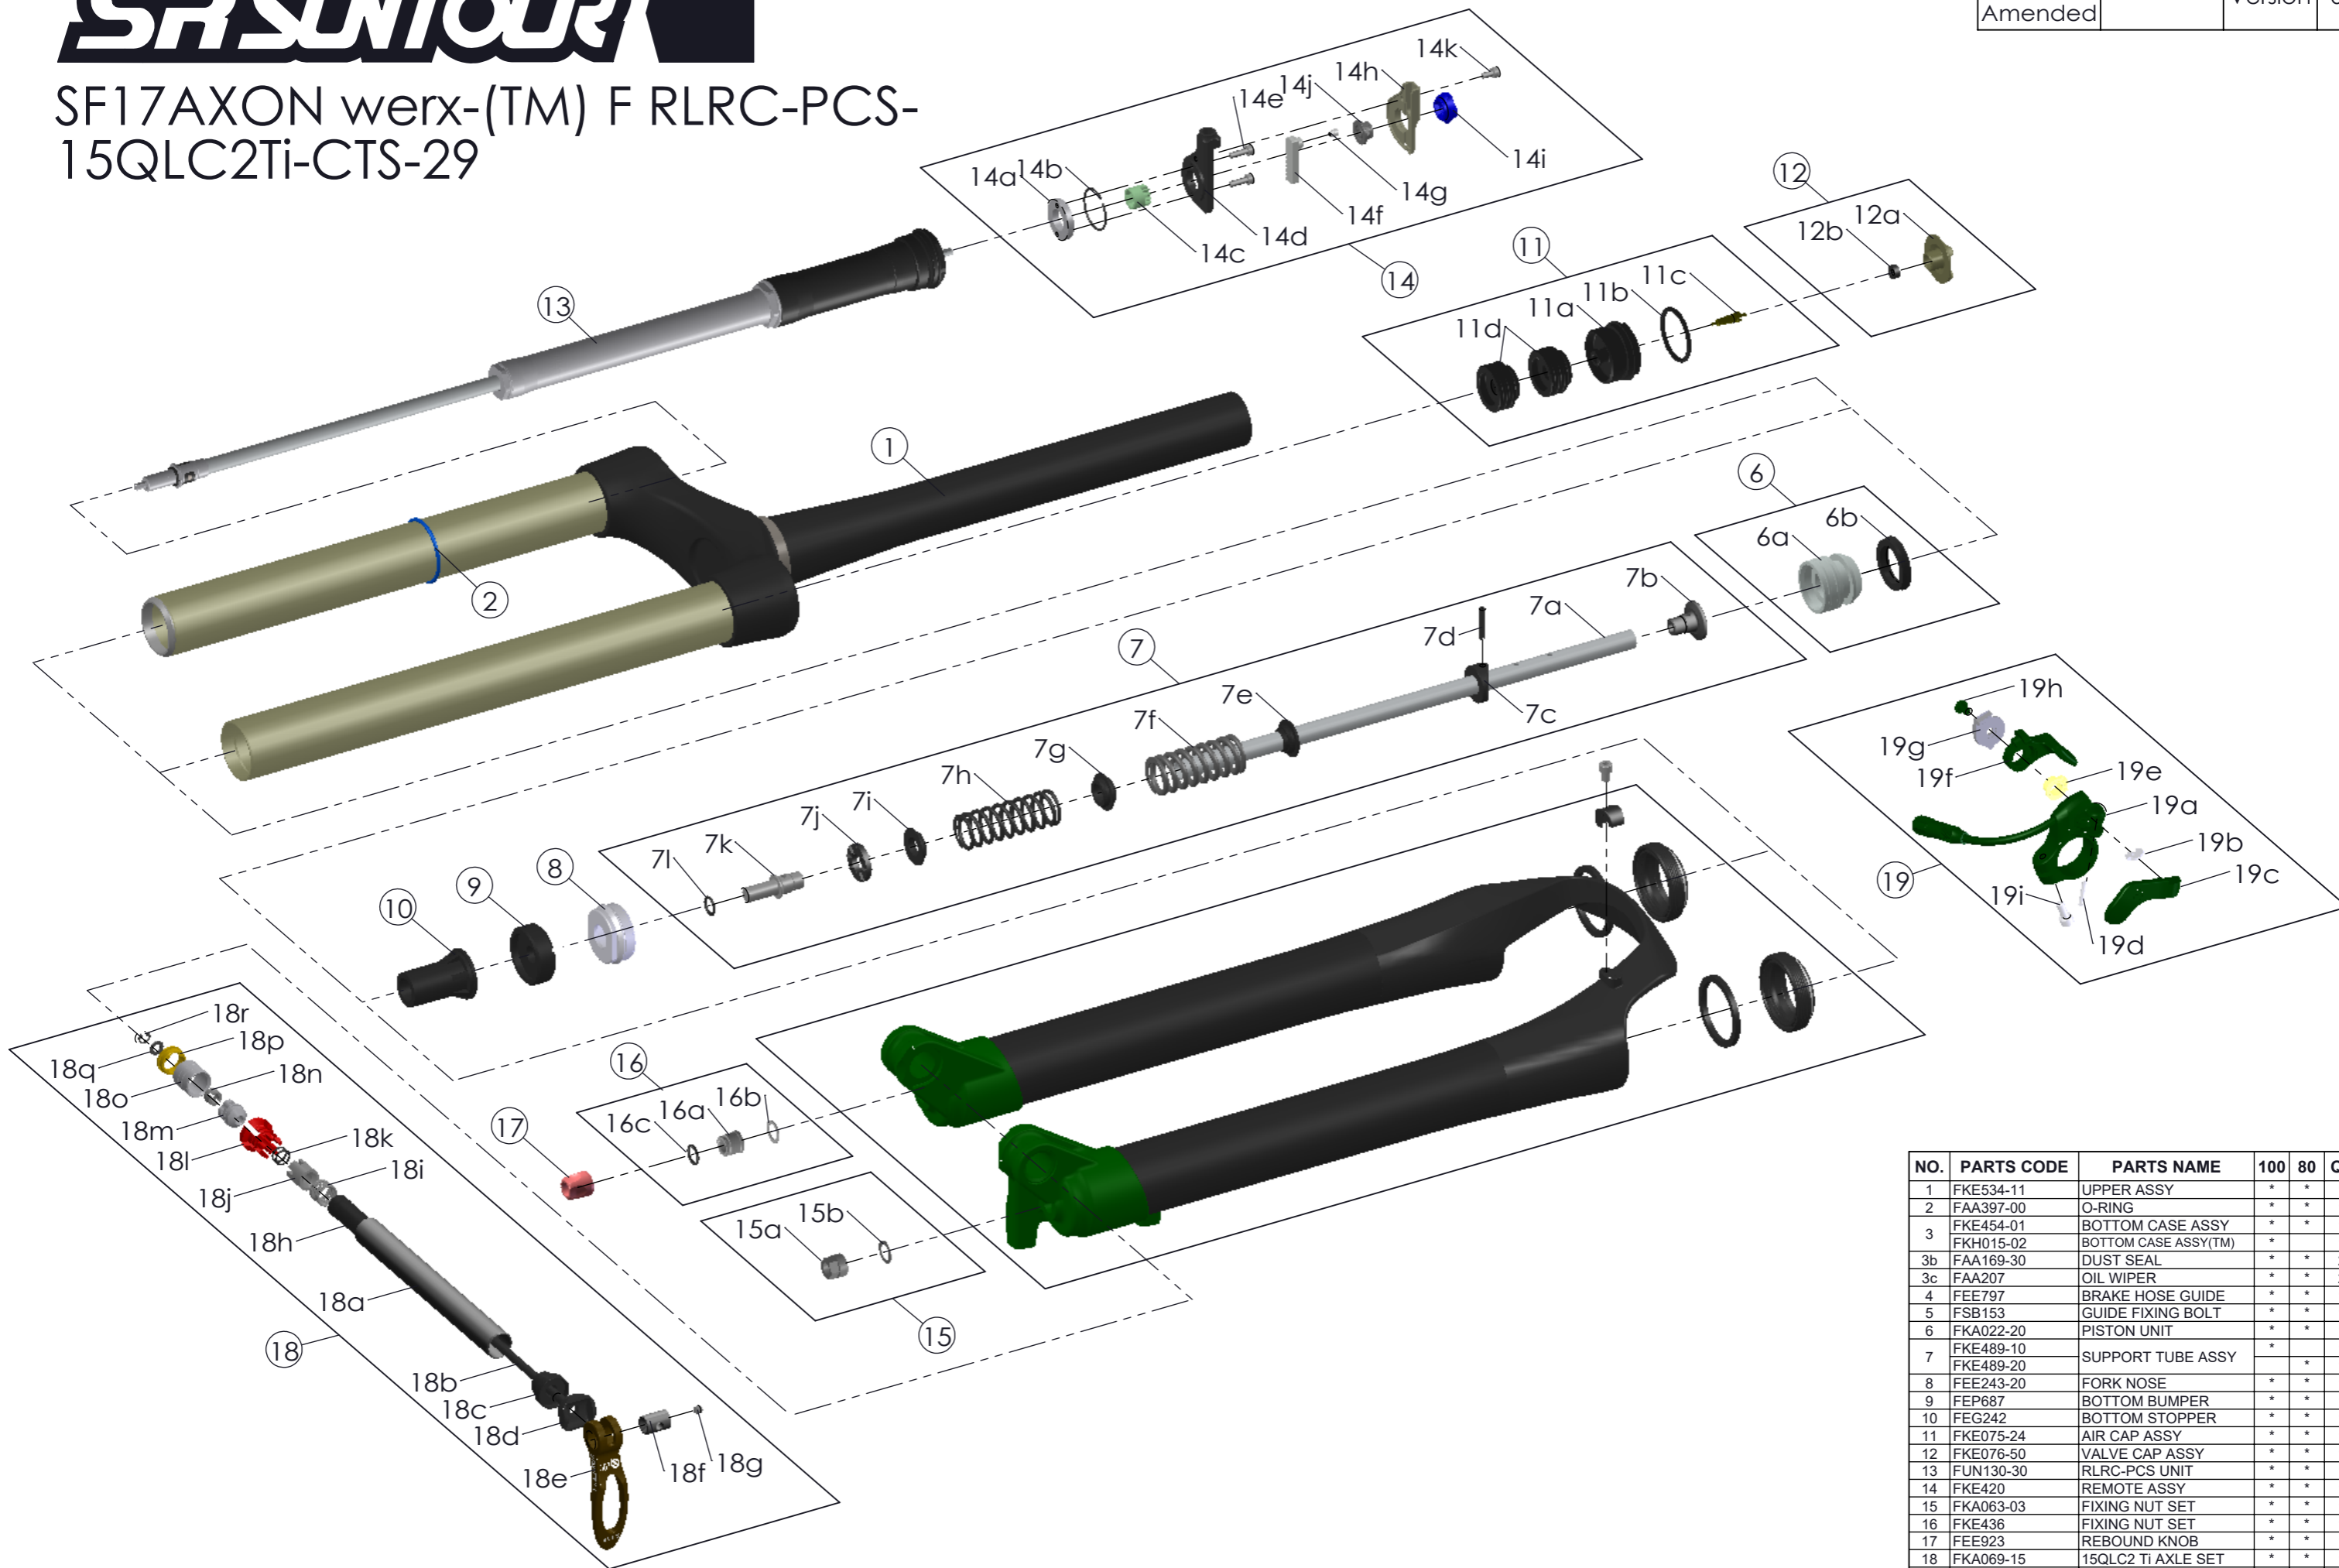

SF17AXON werx-(TM) F RLRC-PCS-15QLC2Ti-CTS-29

Date	2019.-5.-8	Version	0
Amended			

NO.	PARTS CODE	PARTS NAME	100	80	QT
1	FKE534-11	UPPER ASSY	*	*	1
2	FAA397-00	O-RING	*	*	1
3	FKE454-01	BOTTOM CASE ASSY	*	*	1
	FKH015-02	BOTTOM CASE ASSY(TM)	*	*	1
3b	FAA169-30	DUST SEAL	*	*	2
3c	FAA207	OIL WIPER	*	*	2
4	FEE797	BRAKE HOSE GUIDE	*	*	1
5	FSB153	GUIDE FIXING BOLT	*	*	1
6	FKA022-20	PISTON UNIT	*	*	1
7	FKE489-10	SUPPORT TUBE ASSY	*	*	1
	FKE489-20		*	*	1
8	FEE243-20	FORK NOSE	*	*	1
9	FEP687	BOTTOM BUMPER	*	*	1
10	FEG242	BOTTOM STOPPER	*	*	1
11	FKE075-24	AIR CAP ASSY	*	*	1
12	FKE076-50	VALVE CAP ASSY	*	*	1
13	FUN130-30	RLRC-PCS UNIT	*	*	1
14	FKE420	REMOTE ASSY	*	*	1
15	FKA063-03	FIXING NUT SET	*	*	1
16	FKE436	FIXING NUT SET	*	*	1
17	FEE923	REBOUND KNOB	*	*	1
18	FKA069-15	15QLC2 TI AXLE SET	*	*	1
19	SL12SC-RLO	REMOTE LEVER ASSY	*	*	1