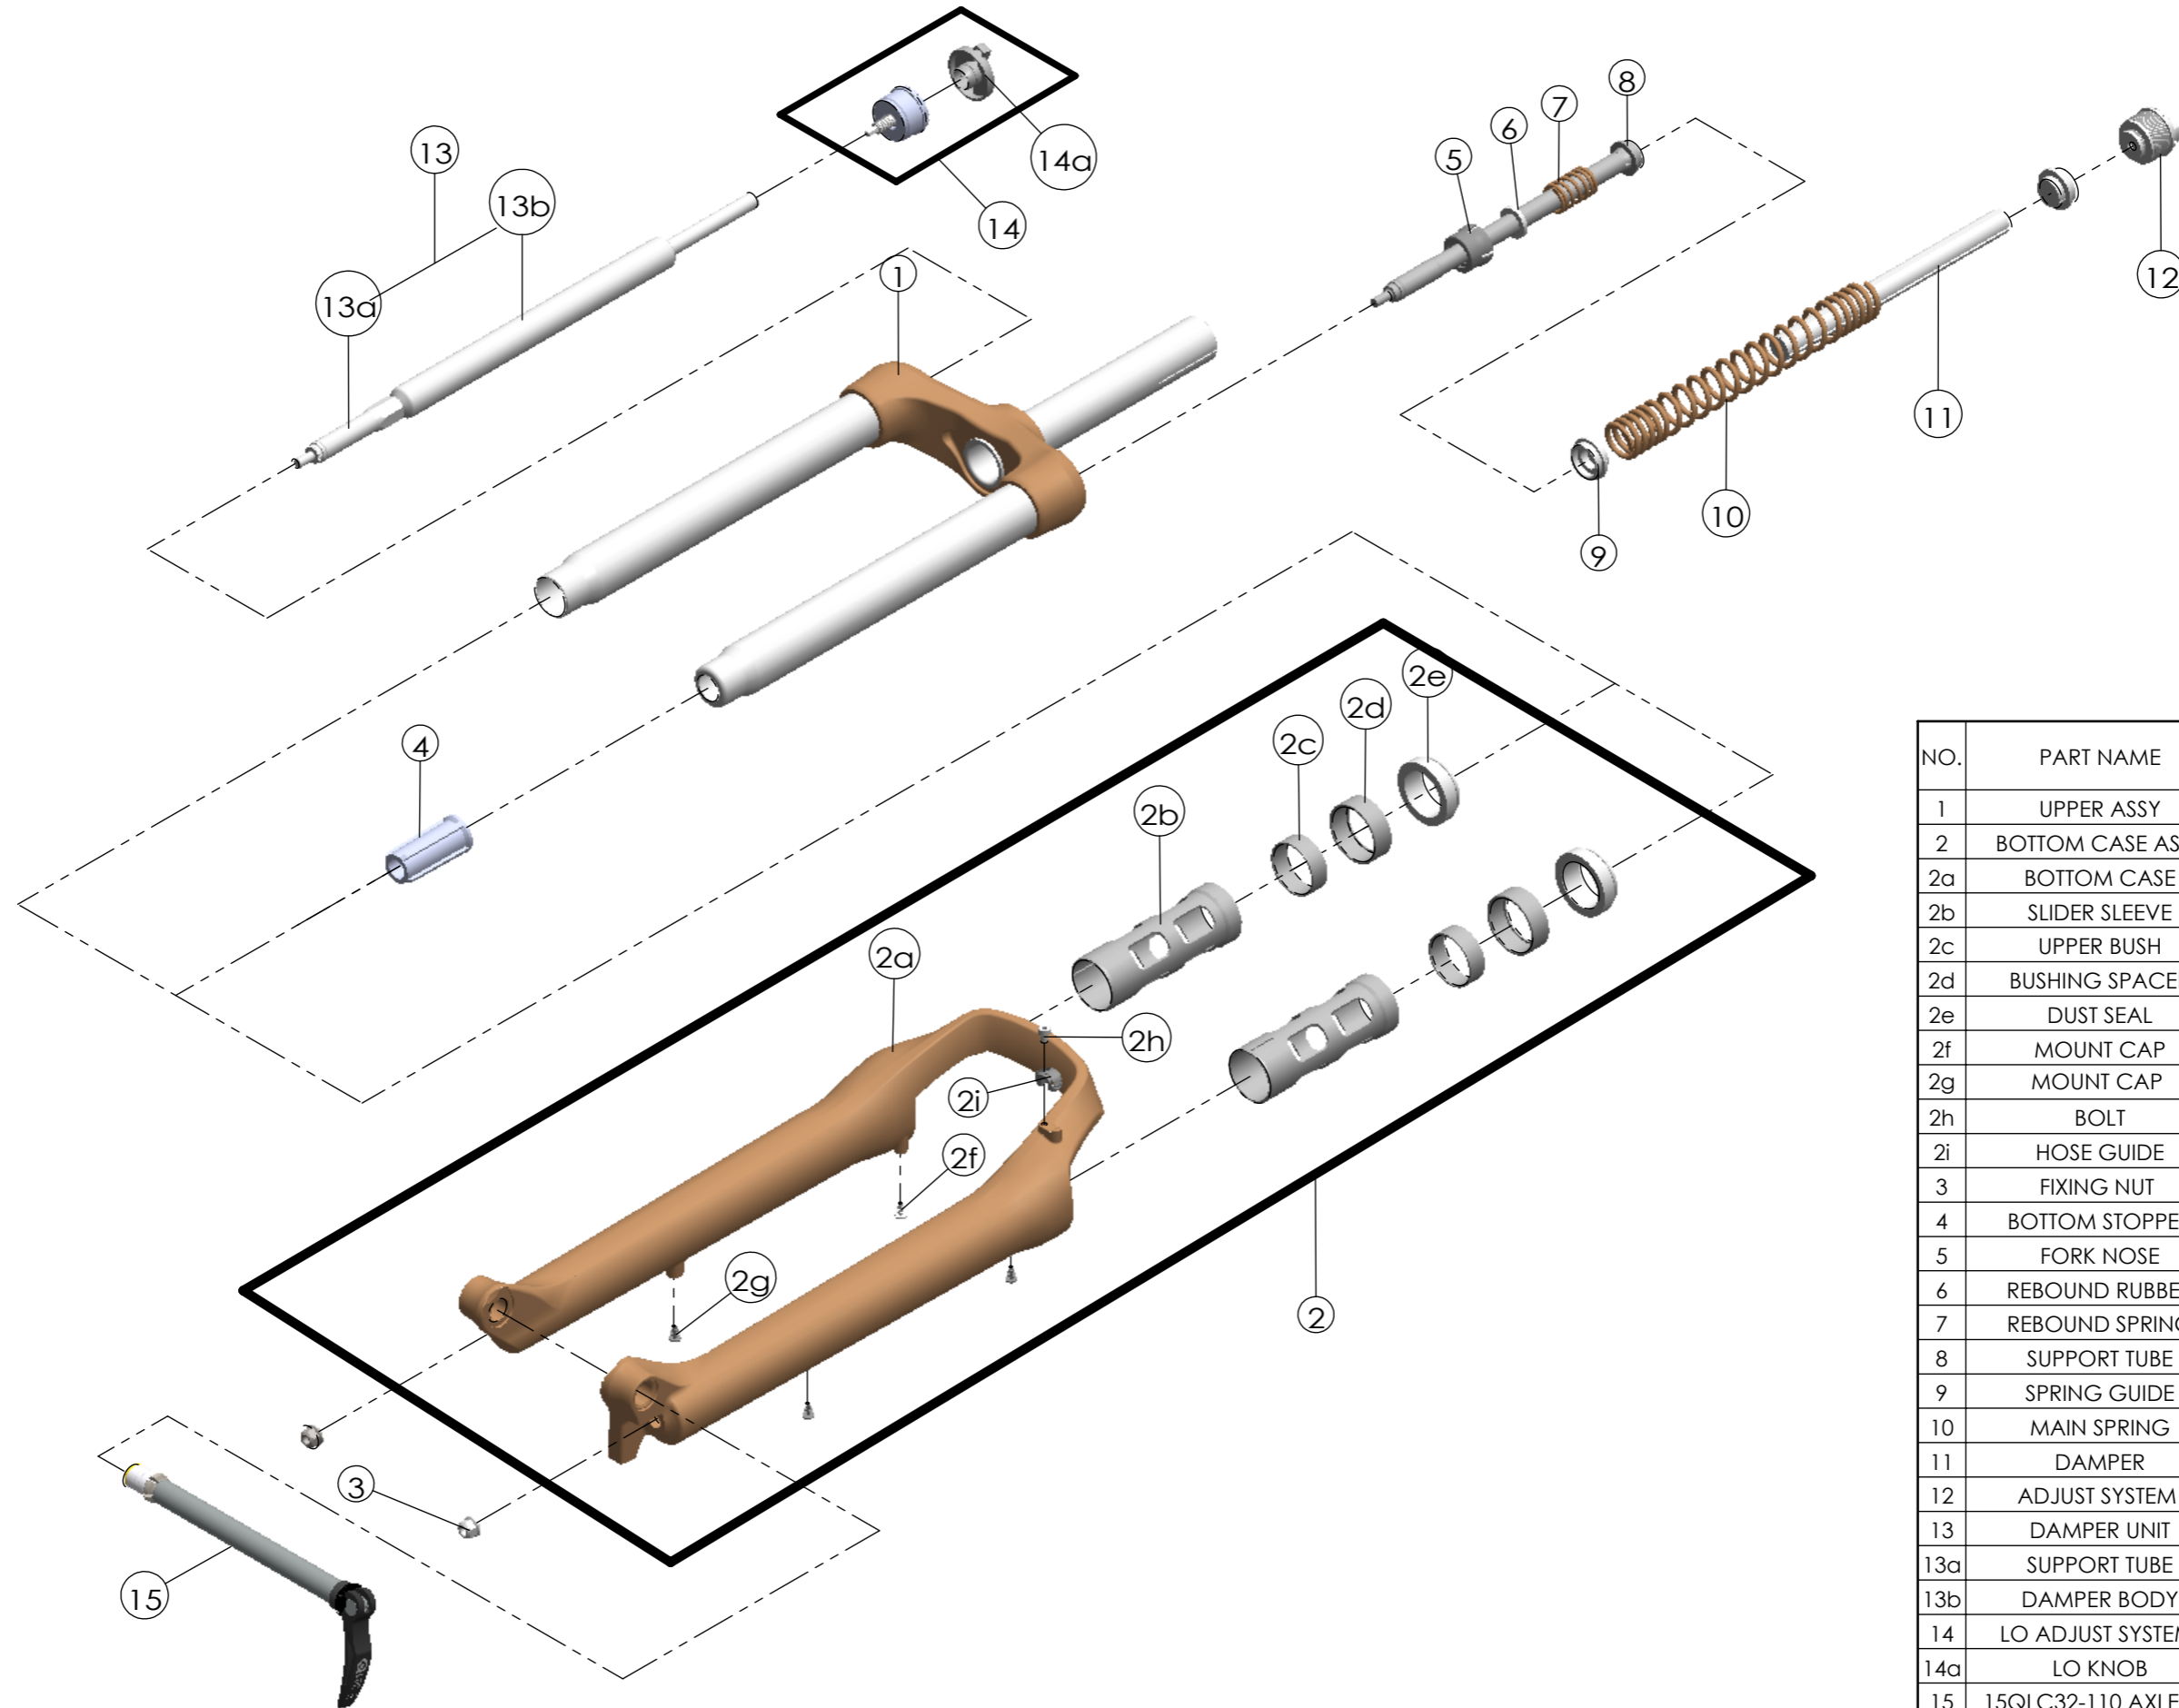

Date	2016.11.29	Version	2
Amended	2017.3.2		

NO.	PART NAME	PART CODE	QTY. 100
1	UPPER ASSY	FKZ098-03	1
2	BOTTOM CASE ASSY	FKZ099-10	1
2a	BOTTOM CASE	FPB440	1
2b	SLIDER SLEEVE	FEG377	2
2c	UPPER BUSH	FEE244	2
2d	BUSHING SPACER	FEG395	2
2e	DUST SEAL	FAA169-20	2
2f	MOUNT CAP	FAA199-10	2
2g	MOUNT CAP	FAA199	2
2h	BOLT	FSB153	1
2i	HOSE GUIDE	FEG166	1
3	FIXING NUT	FSN023	2
4	BOTTOM STOPPER	FEE806-40	1
5	FORK NOSE	FEE805	1
6	REBOUND RUBBER	FEP053	1
7	REBOUND SPRING	FEP189-20	1
8	SUPPORT TUBE	FEG175	1
9	SPRING GUIDE	FEE434-10	2
10	MAIN SPRING	FEP748	1
11	DAMPER	FEP320-10	1
12	ADJUST SYSTEM	FKE009-21	1
13	DAMPER UNIT	FUN050-14	1
13a	SUPPORT TUBE	FEE847-02	1
13b	DAMPER BODY	FUN050-00	1
14	LO ADJUST SYSTEM	FKE028-27	1
14a	LO KNOB	FEG256	1
15	15QLC32-110 AXLE SET	FKA100-25	1