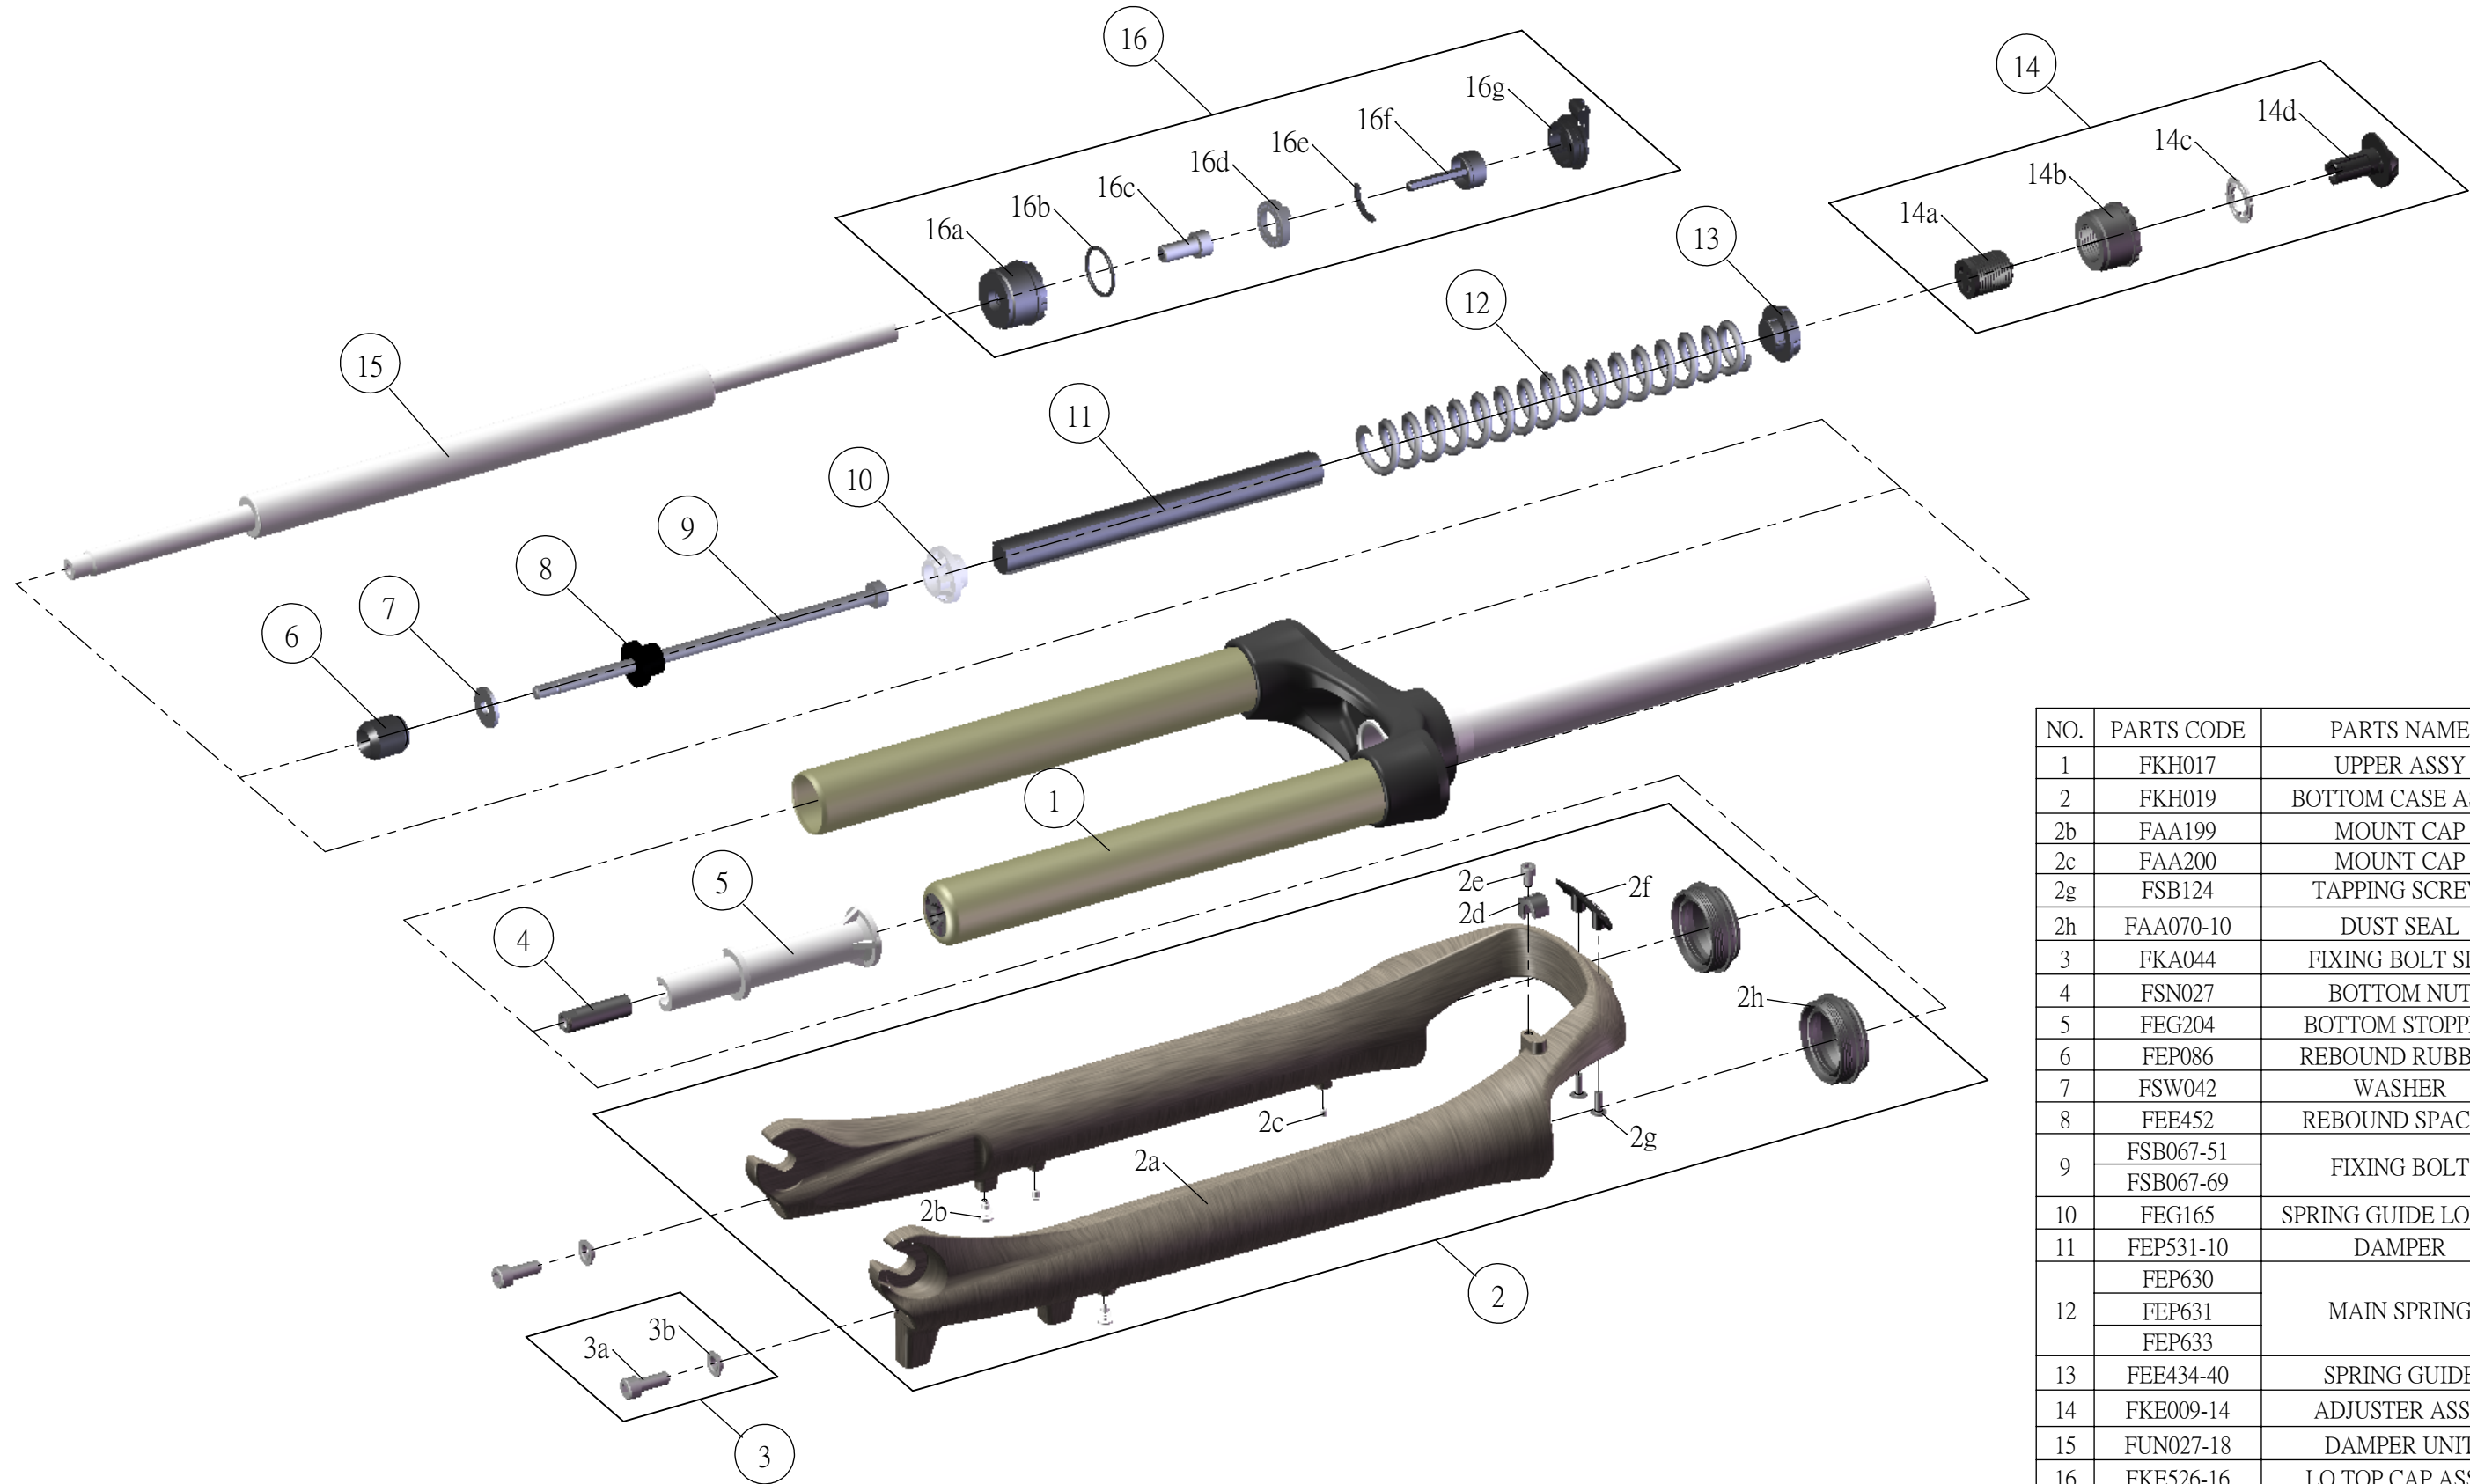

SF SUNTOUR

SF17-NCX-D-DS-LO-700-

NO.	PARTS CODE	PARTS NAME	50	63	75	QT
1	FKH017	UPPER ASSY	*	*	*	1
2	FKH019	BOTTOM CASE ASSY	*	*	*	1
2b	FAA199	MOUNT CAP	*	*	*	2
2c	FAA200	MOUNT CAP	*	*	*	2
2g	FSB124	TAPPING SCREW	*	*	*	2
2h	FAA070-10	DUST SEAL	*	*	*	2
3	FKA044	FIXING BOLT SET	*	*	*	2
4	FSN027	BOTTOM NUT	*	*	*	1
5	FEG204	BOTTOM STOPPER	*	*	*	1
6	FEP086	REBOUND RUBBER	*	*	*	1
7	FSW042	WASHER	*	*	*	1
8	FEE452	REBOUND SPACER	*			1
9	FSB067-51	FIXING BOLT	*	*		1
	FSB067-69				*	1
10	FEG165	SPRING GUIDE LOWER	*	*	*	1
11	FEP531-10	DAMPER	*	*	*	1
12	FEP630	MAIN SPRING		*		1
	FEP631		*			1
	FEP633				*	1
13	FEE434-40	SPRING GUIDE	*	*	*	1
14	FKE009-14	ADJUSTER ASSY	*	*	*	1
15	FUN027-18	DAMPER UNIT	*	*	*	1
16	FKE526-16	LO TOP CAP ASSY	*	*	*	1
16a	FEE925-00	ADJUST CAP LO	*	*	*	1
16f	FKA066	ADJUST CORE ASSY	*	*	*	1
16g	FEG387	LO KNOB	*	*	*	1