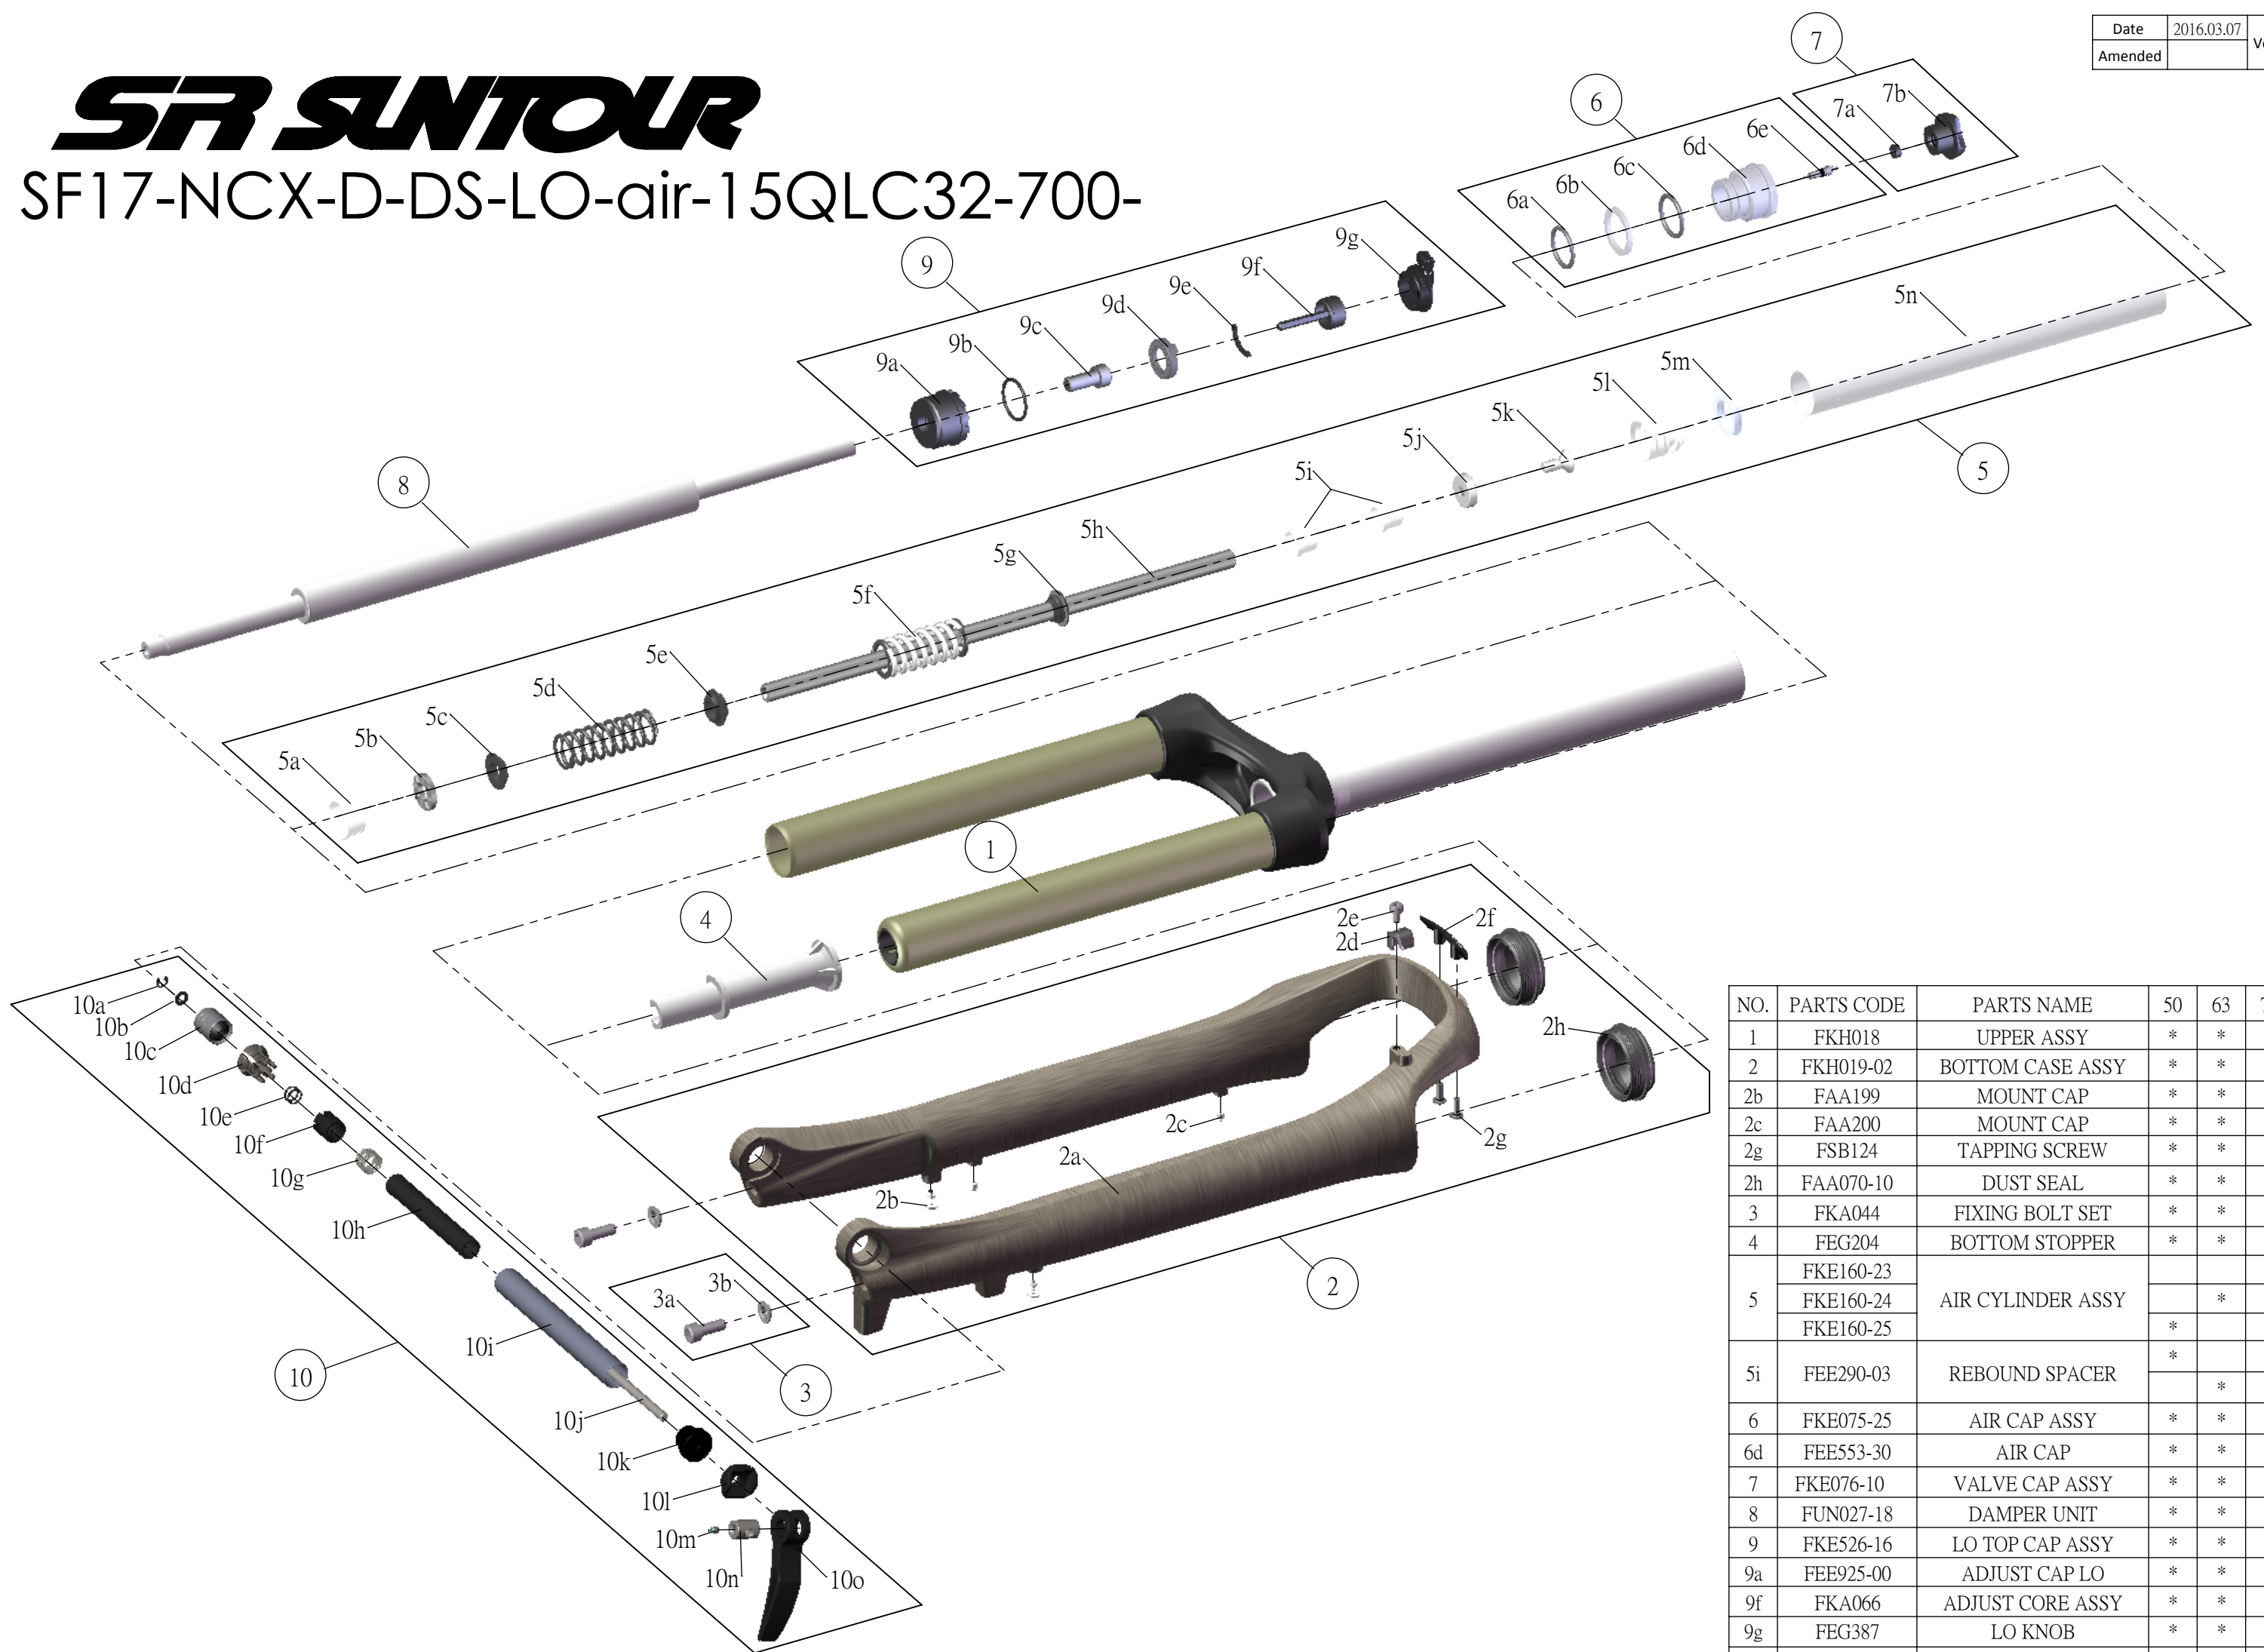

SF SUNTOUR

SF17-NCX-D-DS-LO-air-15QLC32-700-

NO.	PARTS CODE	PARTS NAME	50	63	75	QT
1	FKH018	UPPER ASSY	*	*	*	1
2	FKH019-02	BOTTOM CASE ASSY	*	*	*	1
2b	FAA199	MOUNT CAP	*	*	*	2
2c	FAA200	MOUNT CAP	*	*	*	2
2g	FSB124	TAPPING SCREW	*	*	*	2
2h	FAA070-10	DUST SEAL	*	*	*	2
3	FKA044	FIXING BOLT SET	*	*	*	2
4	FEG204	BOTTOM STOPPER	*	*	*	1
5	FKE160-23	AIR CYLINDER ASSY			*	1
	FKE160-24		*		1	
	FKE160-25		*		1	
5i	FEE290-03	REBOUND SPACER	*			2
				*		1
6	FKE075-25	AIR CAP ASSY	*	*	*	1
6d	FEE553-30	AIR CAP	*	*	*	1
7	FKE076-10	VALVE CAP ASSY	*	*	*	1
8	FUN027-18	DAMPER UNIT	*	*	*	1
9	FKE526-16	LO TOP CAP ASSY	*	*	*	1
9a	FEE925-00	ADJUST CAP LO	*	*	*	1
9f	FKA066	ADJUST CORE ASSY	*	*	*	1
9g	FEG387	LO KNOB	*	*	*	1
10	FKA097-25	15QLC32 AXLE SET	*	*	*	1