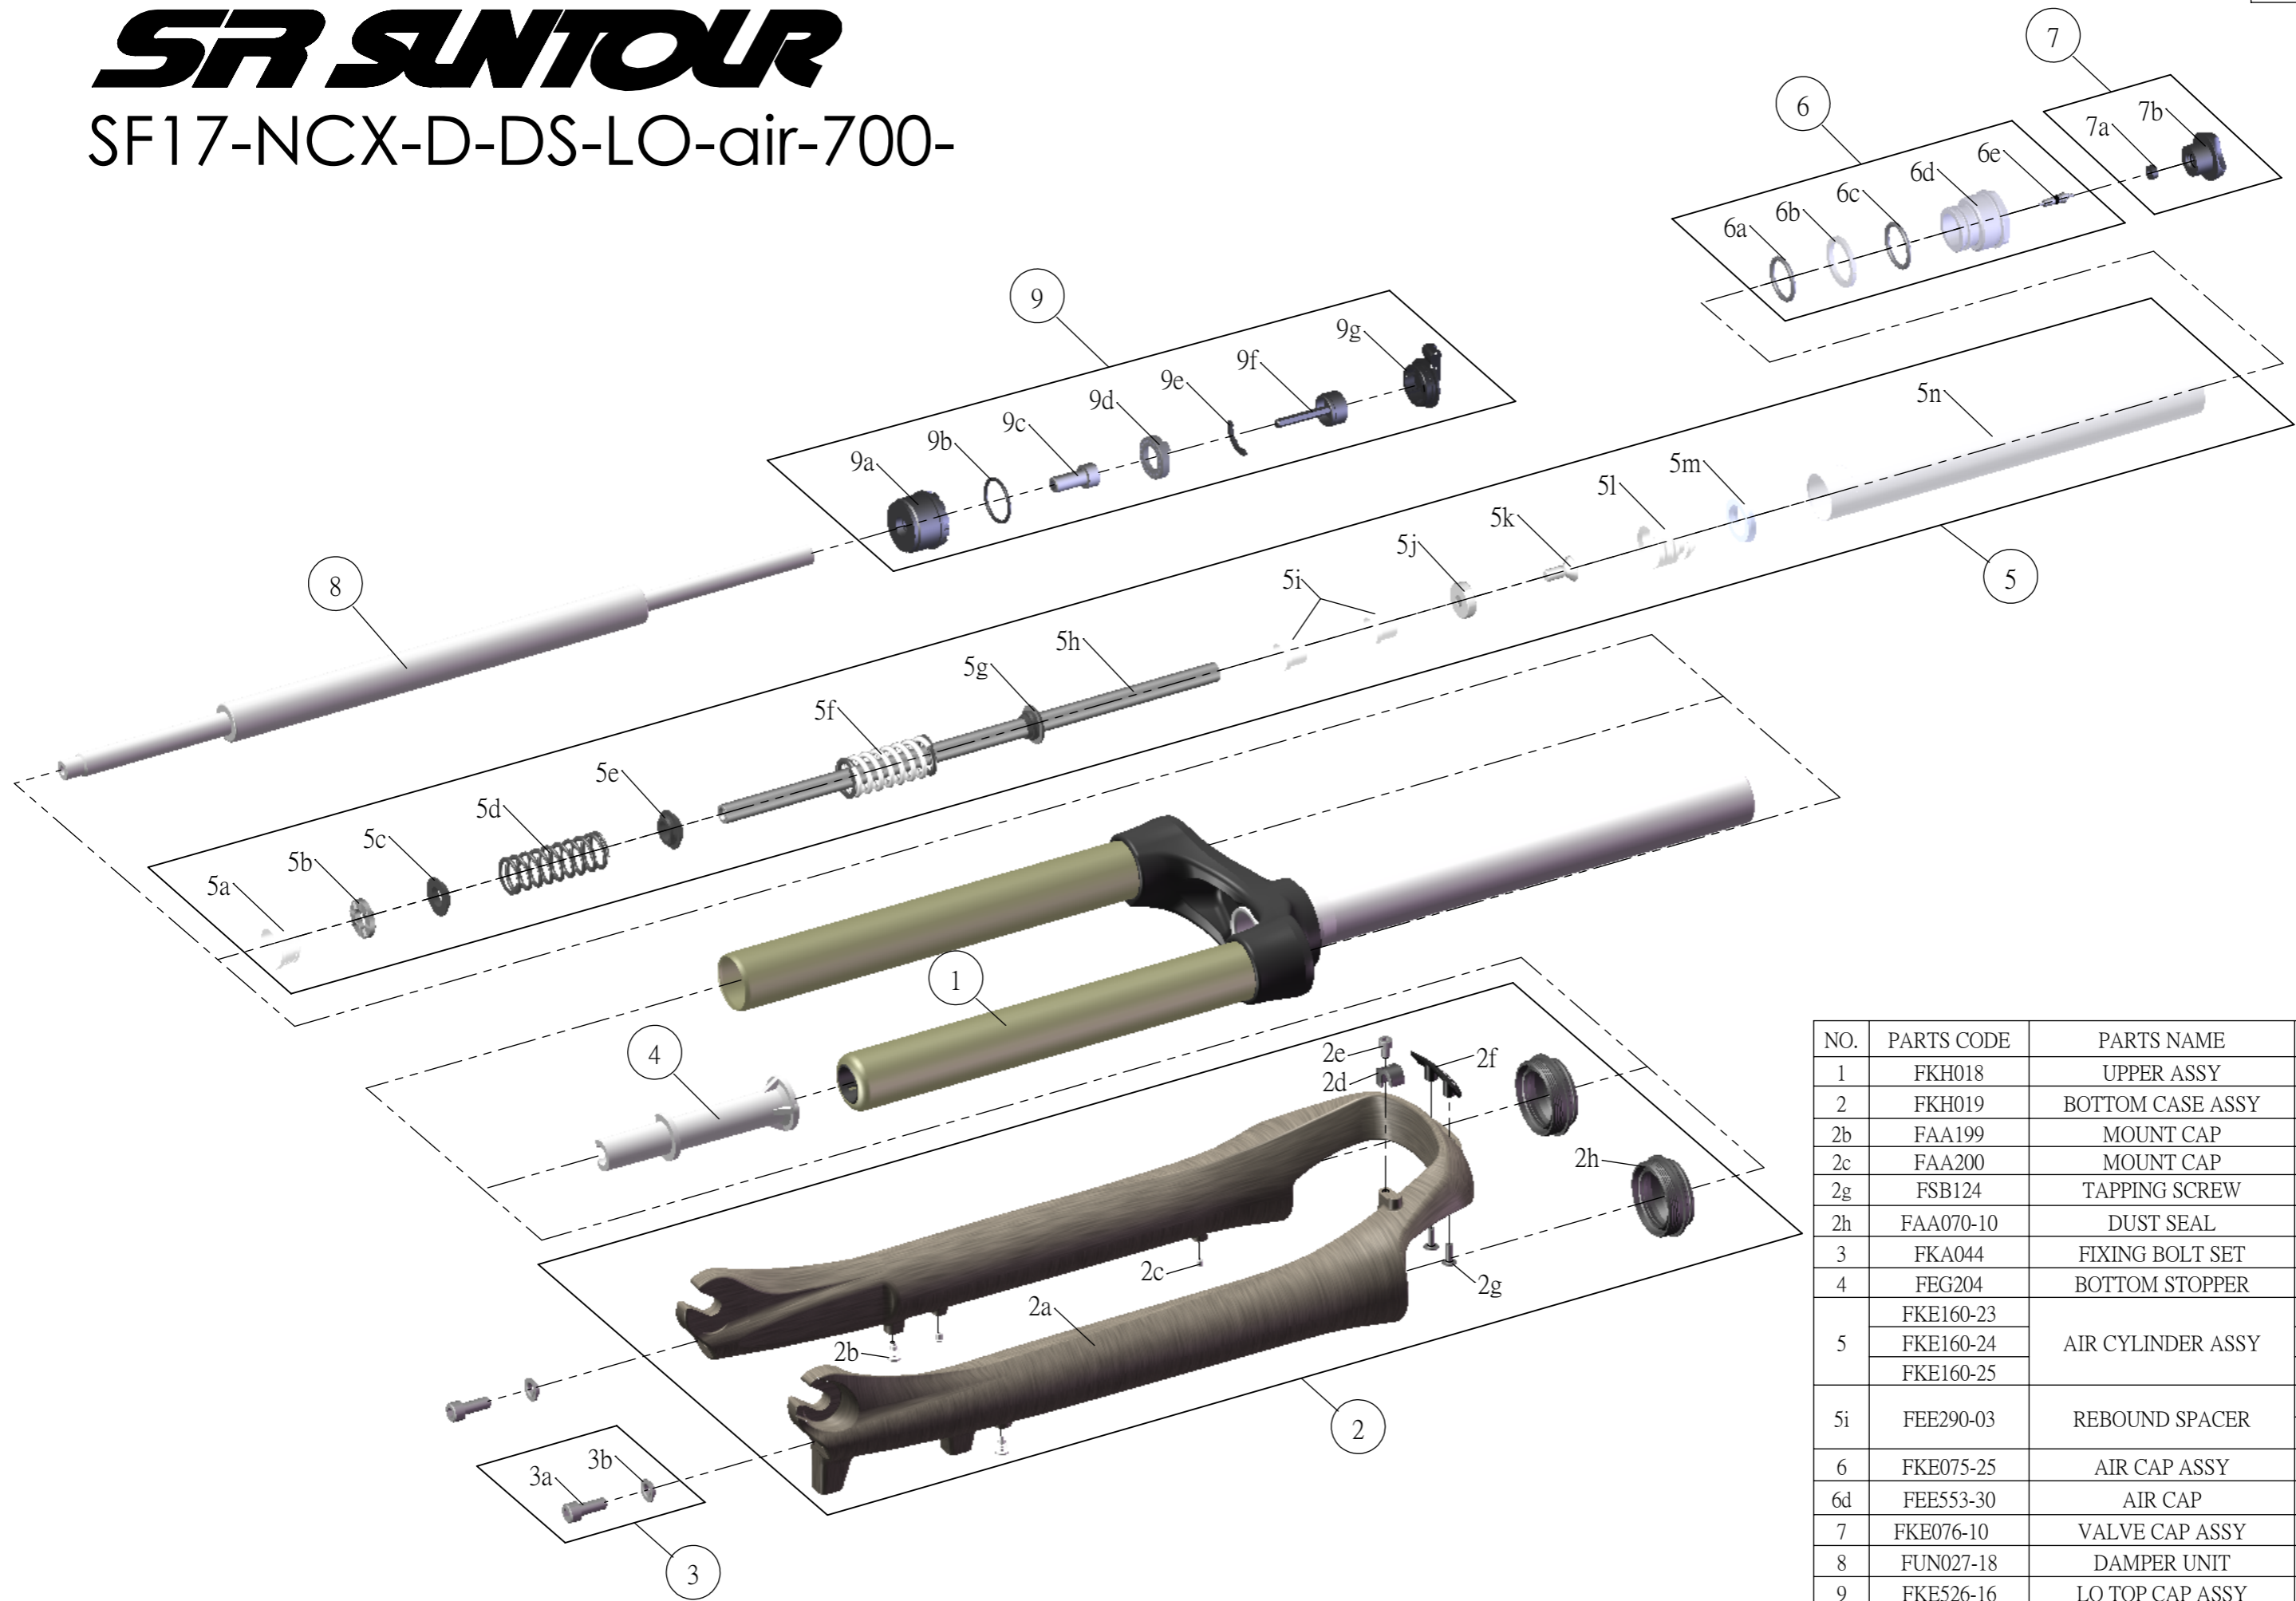

SF SUNTOUR

SF17-NCX-D-DS-LO-air-700-

NO.	PARTS CODE	PARTS NAME	50	63	75	QT
1	FKH018	UPPER ASSY	*	*	*	1
2	FKH019	BOTTOM CASE ASSY	*	*	*	1
2b	FAA199	MOUNT CAP	*	*	*	2
2c	FAA200	MOUNT CAP	*	*	*	2
2g	FSB124	TAPPING SCREW	*	*	*	2
2h	FAA070-10	DUST SEAL	*	*	*	2
3	FKA044	FIXING BOLT SET	*	*	*	2
4	FEG204	BOTTOM STOPPER	*	*	*	1
5	FKE160-23	AIR CYLINDER ASSY			*	1
	FKE160-24		*		1	
	FKE160-25		*		1	
5i	FEE290-03	REBOUND SPACER	*	*		2
6	FKE075-25	AIR CAP ASSY	*	*	*	1
6d	FEE553-30	AIR CAP	*	*	*	1
7	FKE076-10	VALVE CAP ASSY	*	*	*	1
8	FUN027-18	DAMPER UNIT	*	*	*	1
9	FKE526-16	LO TOP CAP ASSY	*	*	*	1
9a	FEE925-00	ADJUST CAP LO	*	*	*	1
9f	FKA066	ADJUST CORE ASSY	*	*	*	1
9g	FEG387	LO KNOB	*	*	*	1