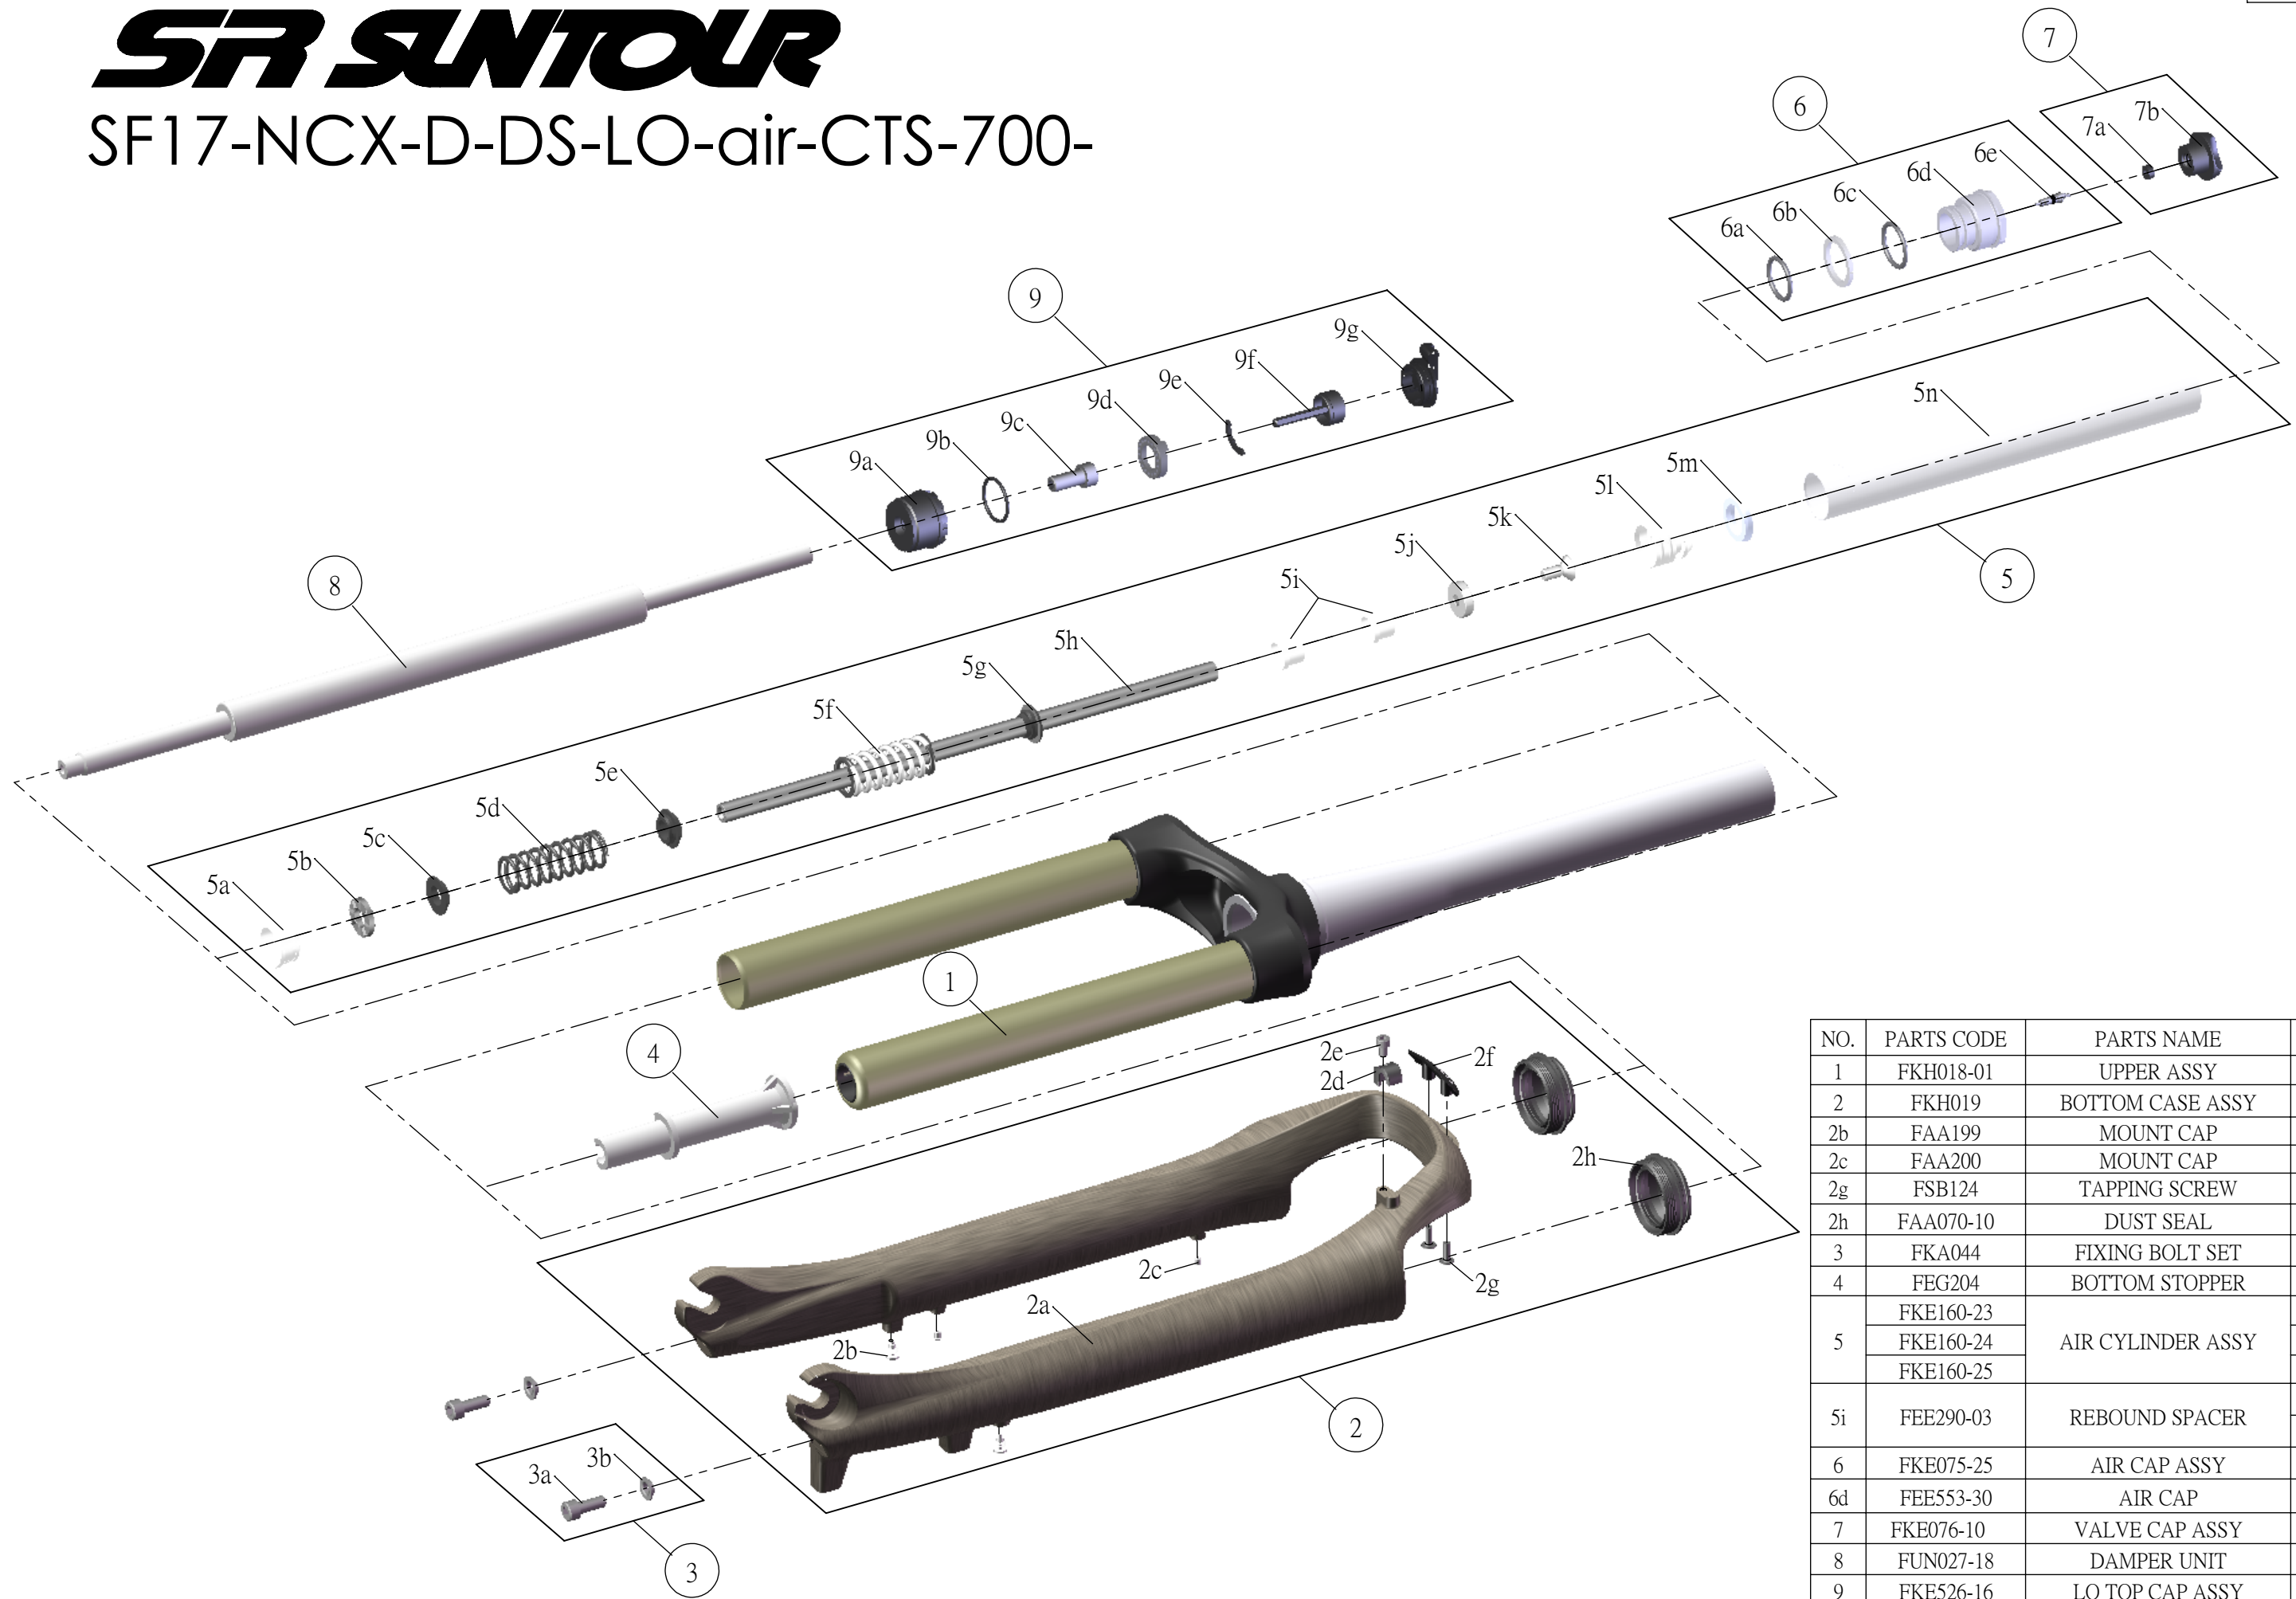

SF SUNTOUR

SF17-NCX-D-DS-LO-air-CTS-700-

NO.	PARTS CODE	PARTS NAME	50	63	75	QT
1	FKH018-01	UPPER ASSY	*	*	*	1
2	FKH019	BOTTOM CASE ASSY	*	*	*	1
2b	FAA199	MOUNT CAP	*	*	*	2
2c	FAA200	MOUNT CAP	*	*	*	2
2g	FSB124	TAPPING SCREW	*	*	*	2
2h	FAA070-10	DUST SEAL	*	*	*	2
3	FKA044	FIXING BOLT SET	*	*	*	2
4	FEG204	BOTTOM STOPPER	*	*	*	1
5	FKE160-23	AIR CYLINDER ASSY			*	1
	FKE160-24		*			1
	FKE160-25		*			1
5i	FEE290-03	REBOUND SPACER	*	*		2
6	FKE075-25	AIR CAP ASSY	*	*	*	1
6d	FEE553-30	AIR CAP	*	*	*	1
7	FKE076-10	VALVE CAP ASSY	*	*	*	1
8	FUN027-18	DAMPER UNIT	*	*	*	1
9	FKE526-16	LO TOP CAP ASSY	*	*	*	1
9a	FEE925-00	ADJUST CAP LO	*	*	*	1
9f	FKA066	ADJUST CORE ASSY	*	*	*	1
9g	FEG387	LO KNOB	*	*	*	1