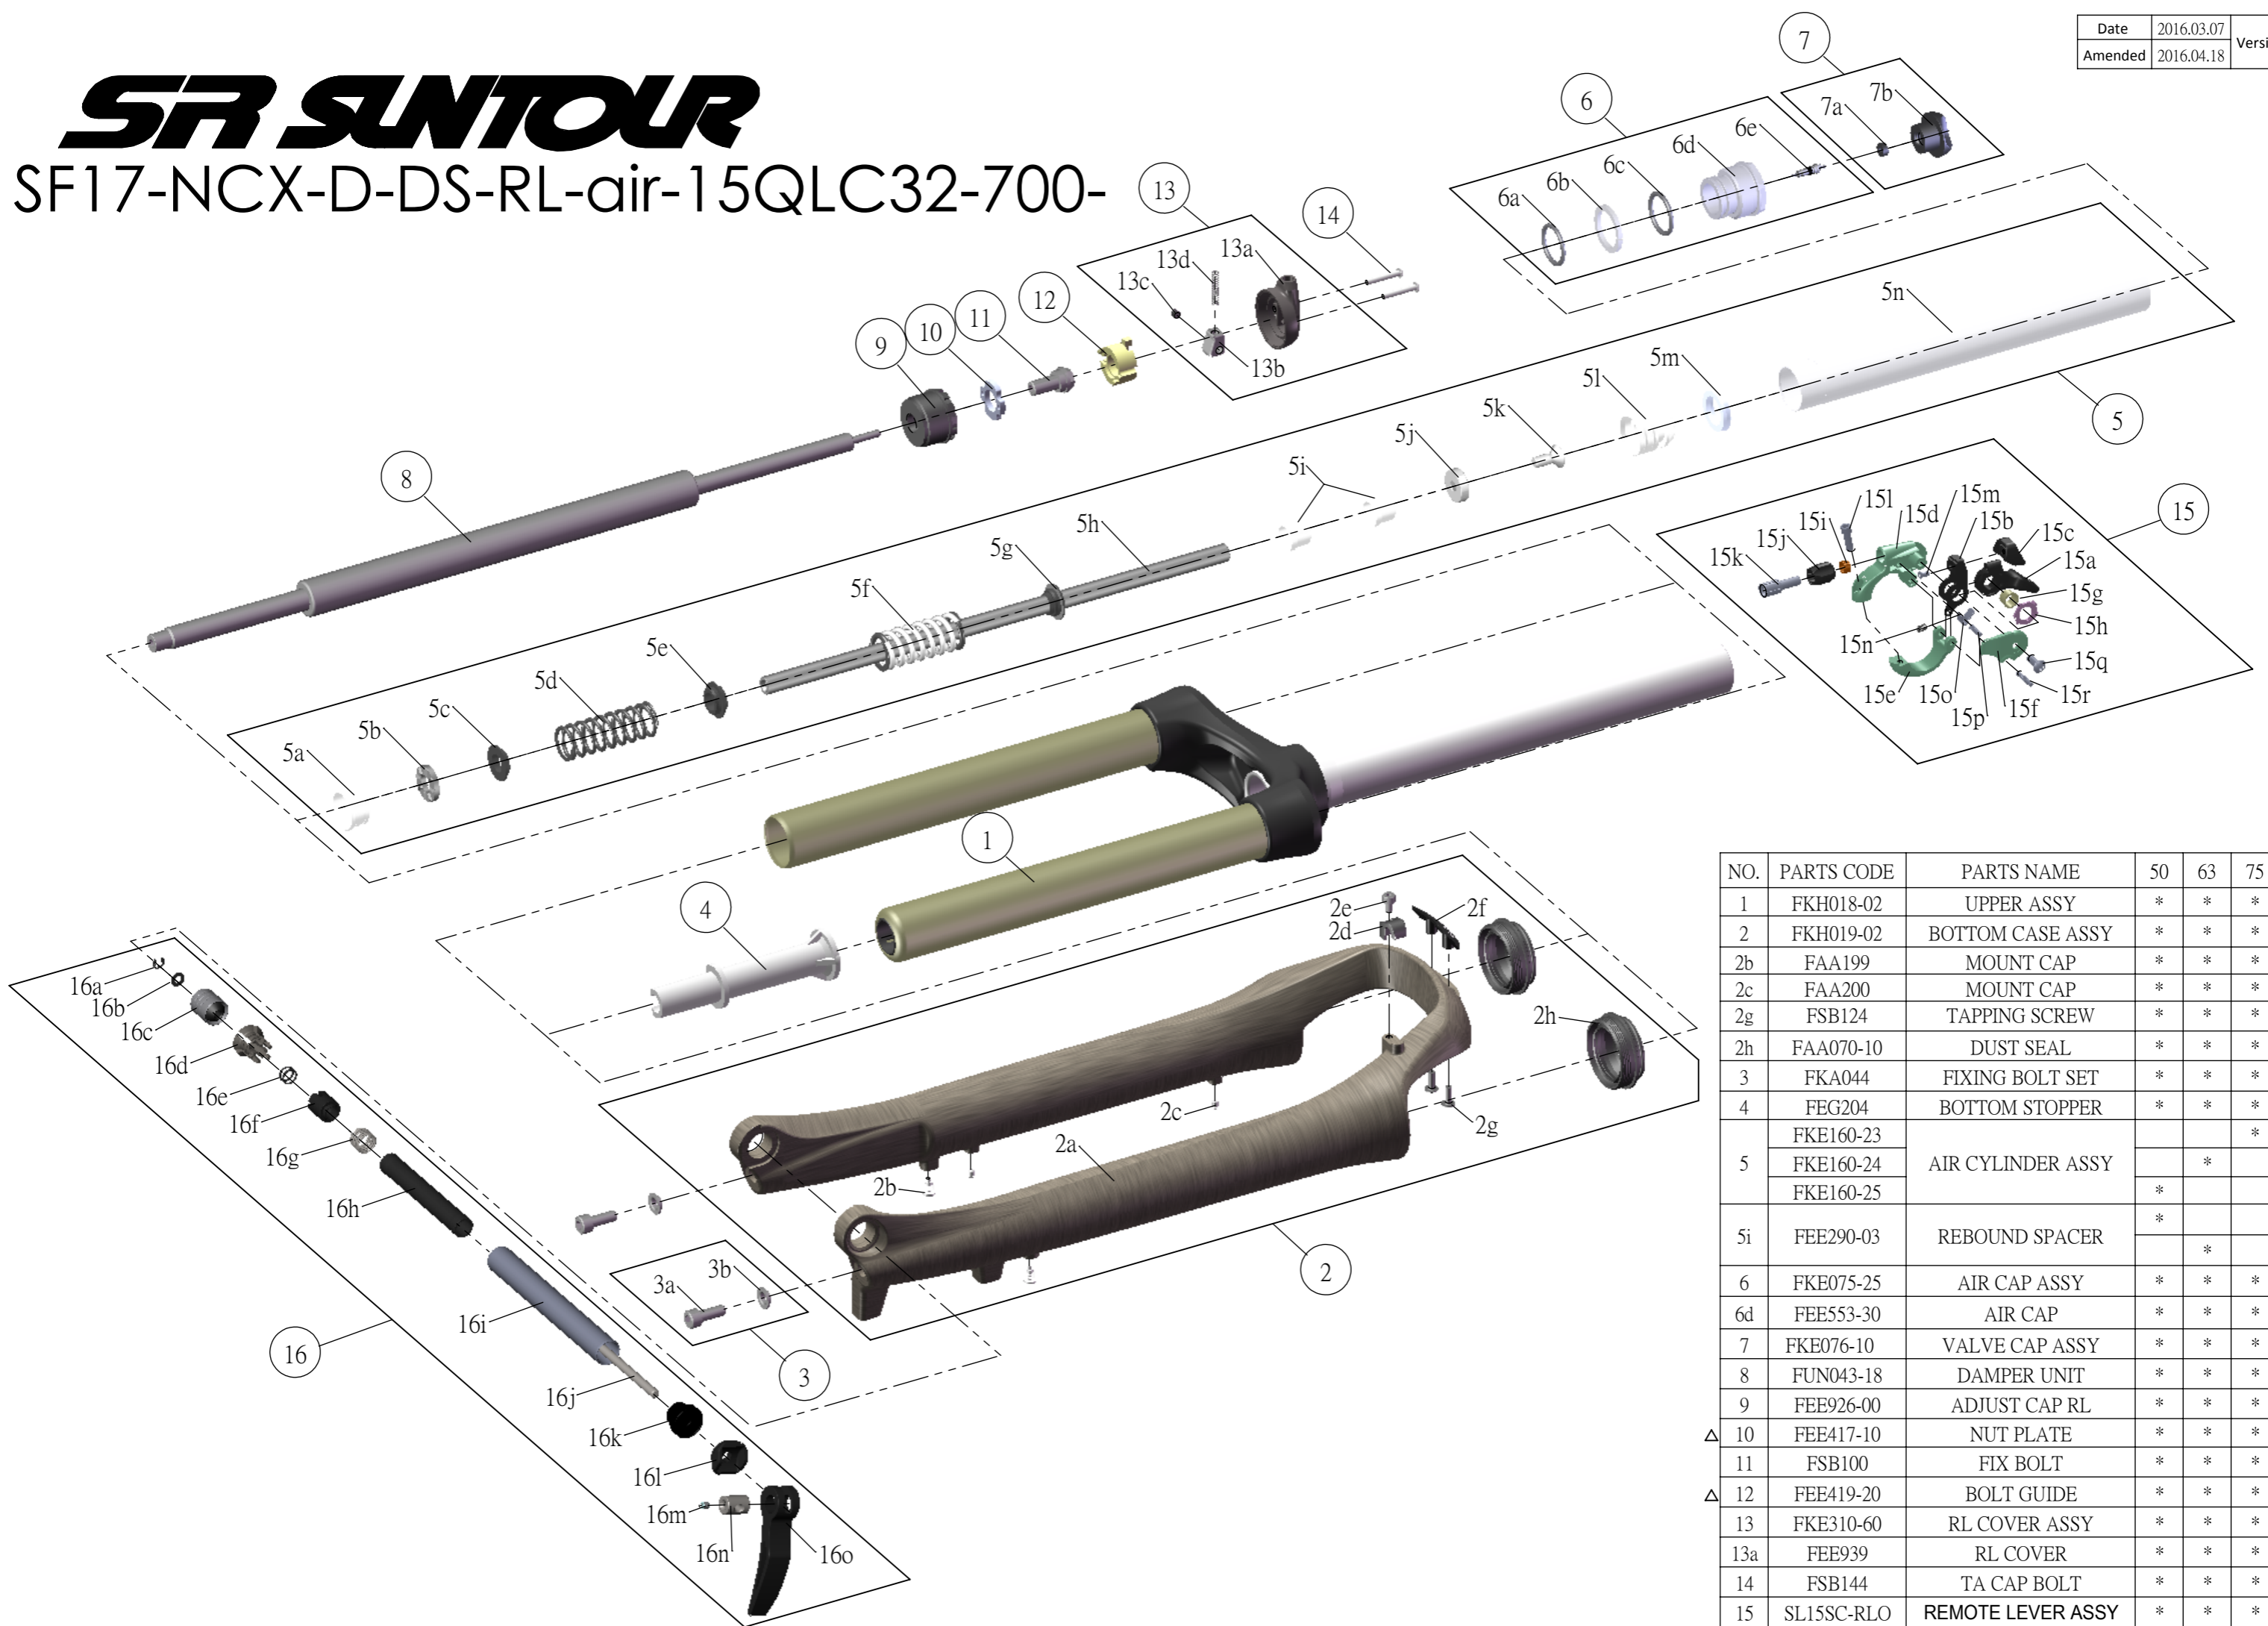

SF SUNTOUR

SF17-NCX-D-DS-RL-air-15QLC32-700-

NO.	PARTS CODE	PARTS NAME	50	63	75	QT
1	FKH018-02	UPPER ASSY	*	*	*	1
2	FKH019-02	BOTTOM CASE ASSY	*	*	*	1
2b	FAA199	MOUNT CAP	*	*	*	2
2c	FAA200	MOUNT CAP	*	*	*	2
2g	FSB124	TAPPING SCREW	*	*	*	2
2h	FAA070-10	DUST SEAL	*	*	*	2
3	FKA044	FIXING BOLT SET	*	*	*	2
4	FEG204	BOTTOM STOPPER	*	*	*	1
5	FKE160-23	AIR CYLINDER ASSY			*	1
	FKE160-24			*	1	
	FKE160-25		*		1	
5i	FEE290-03	REBOUND SPACER	*	*		2
6	FKE075-25	AIR CAP ASSY	*	*	*	1
6d	FEE553-30	AIR CAP	*	*	*	1
7	FKE076-10	VALVE CAP ASSY	*	*	*	1
8	FUN043-18	DAMPER UNIT	*	*	*	1
9	FEE926-00	ADJUST CAP RL	*	*	*	1
Δ 10	FEE417-10	NUT PLATE	*	*	*	1
11	FSB100	FIX BOLT	*	*	*	1
Δ 12	FEE419-20	BOLT GUIDE	*	*	*	1
13	FKE310-60	RL COVER ASSY	*	*	*	1
13a	FEE939	RL COVER	*	*	*	1
14	FSB144	TA CAP BOLT	*	*	*	2
15	SL15SC-RLO	REMOTE LEVER ASSY	*	*	*	1
16	FKA097-25	15QLC32 AXLE SET	*	*	*	1