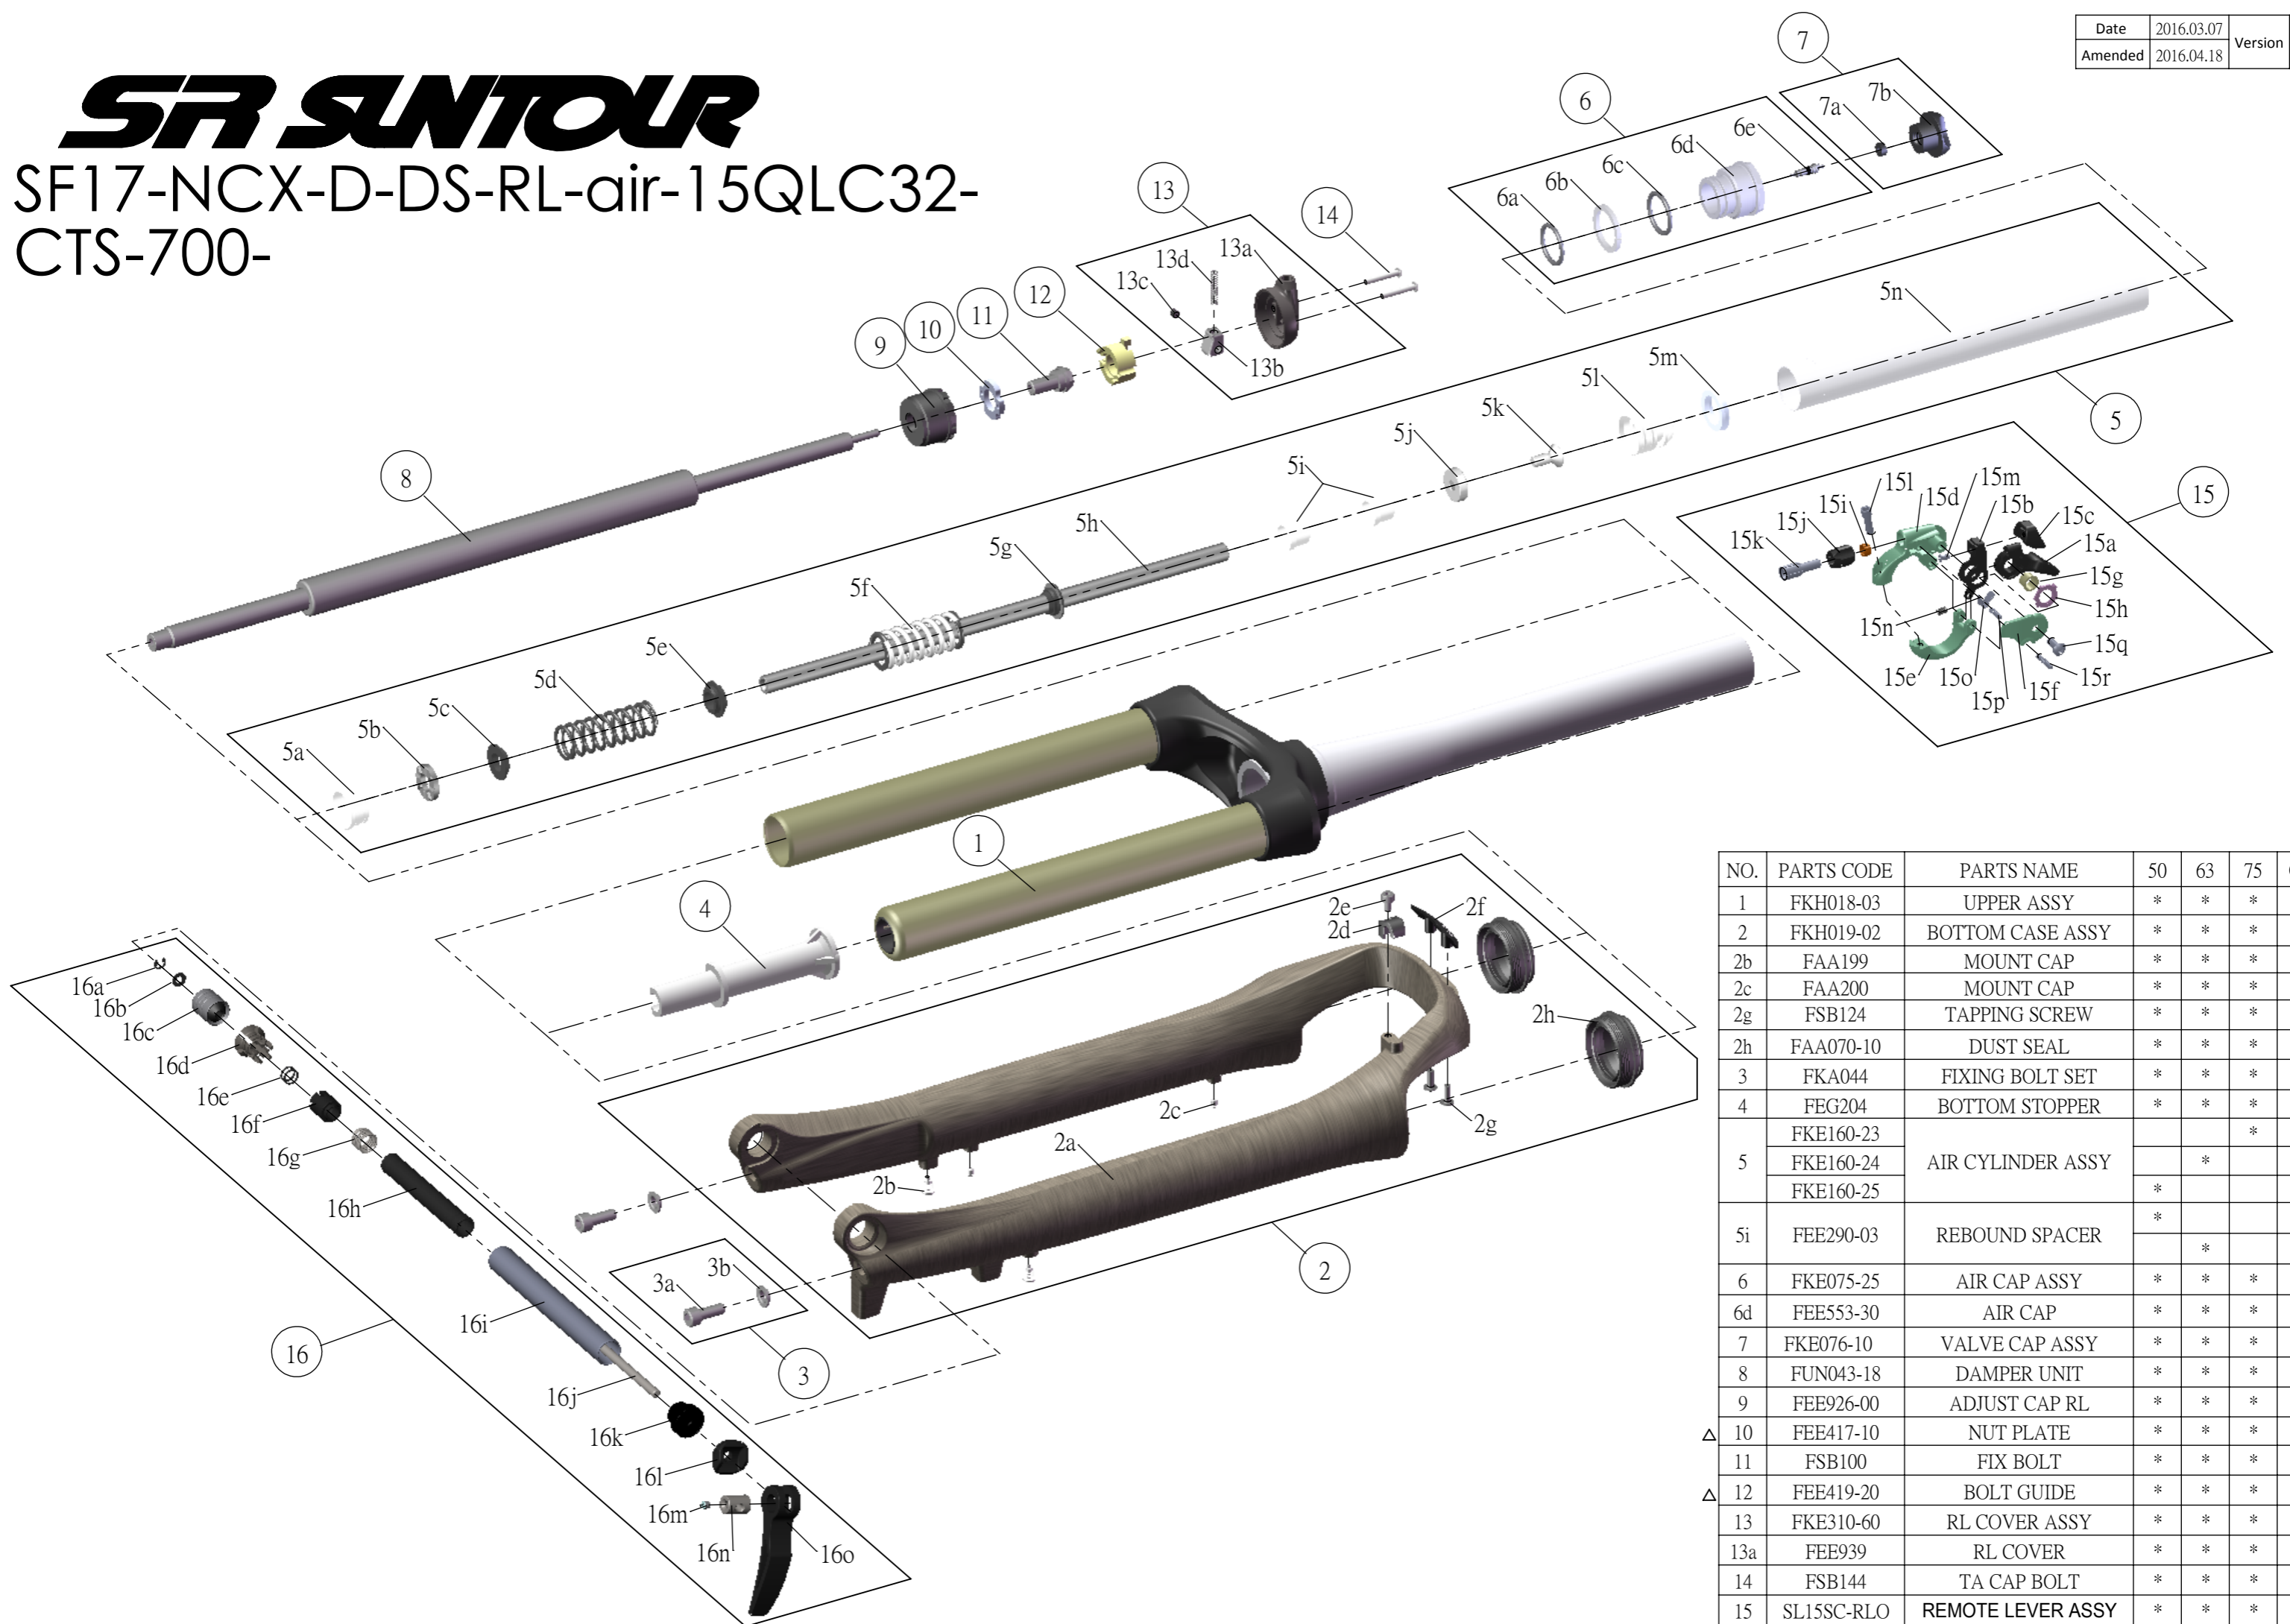

## SF17-NCX-D-DS-RL-air-15QLC32-CTS-700-

NO.	PARTS CODE	PARTS NAME	50	63	75	QT
1	FKH018-03	UPPER ASSY	*	*	*	1
2	FKH019-02	BOTTOM CASE ASSY	*	*	*	1
2b	FAA199	MOUNT CAP	*	*	*	2
2c	FAA200	MOUNT CAP	*	*	*	2
2g	FSB124	TAPPING SCREW	*	*	*	2
2h	FAA070-10	DUST SEAL	*	*	*	2
3	FKA044	FIXING BOLT SET	*	*	*	2
4	FEG204	BOTTOM STOPPER	*	*	*	1
5	FKE160-23	AIR CYLINDER ASSY			*	1
	FKE160-24			*	1	
	FKE160-25		*		1	
5i	FEE290-03	REBOUND SPACER	*	*		2
6	FKE075-25	AIR CAP ASSY	*	*	*	1
6d	FEE553-30	AIR CAP	*	*	*	1
7	FKE076-10	VALVE CAP ASSY	*	*	*	1
8	FUN043-18	DAMPER UNIT	*	*	*	1
9	FEE926-00	ADJUST CAP RL	*	*	*	1
Δ 10	FEE417-10	NUT PLATE	*	*	*	1
11	FSB100	FIX BOLT	*	*	*	1
Δ 12	FEE419-20	BOLT GUIDE	*	*	*	1
13	FKE310-60	RL COVER ASSY	*	*	*	1
13a	FEE939	RL COVER	*	*	*	1
14	FSB144	TA CAP BOLT	*	*	*	2
15	SL15SC-RLO	REMOTE LEVER ASSY	*	*	*	1
16	FKA097-25	15QLC32 AXLE SET	*	*	*	1