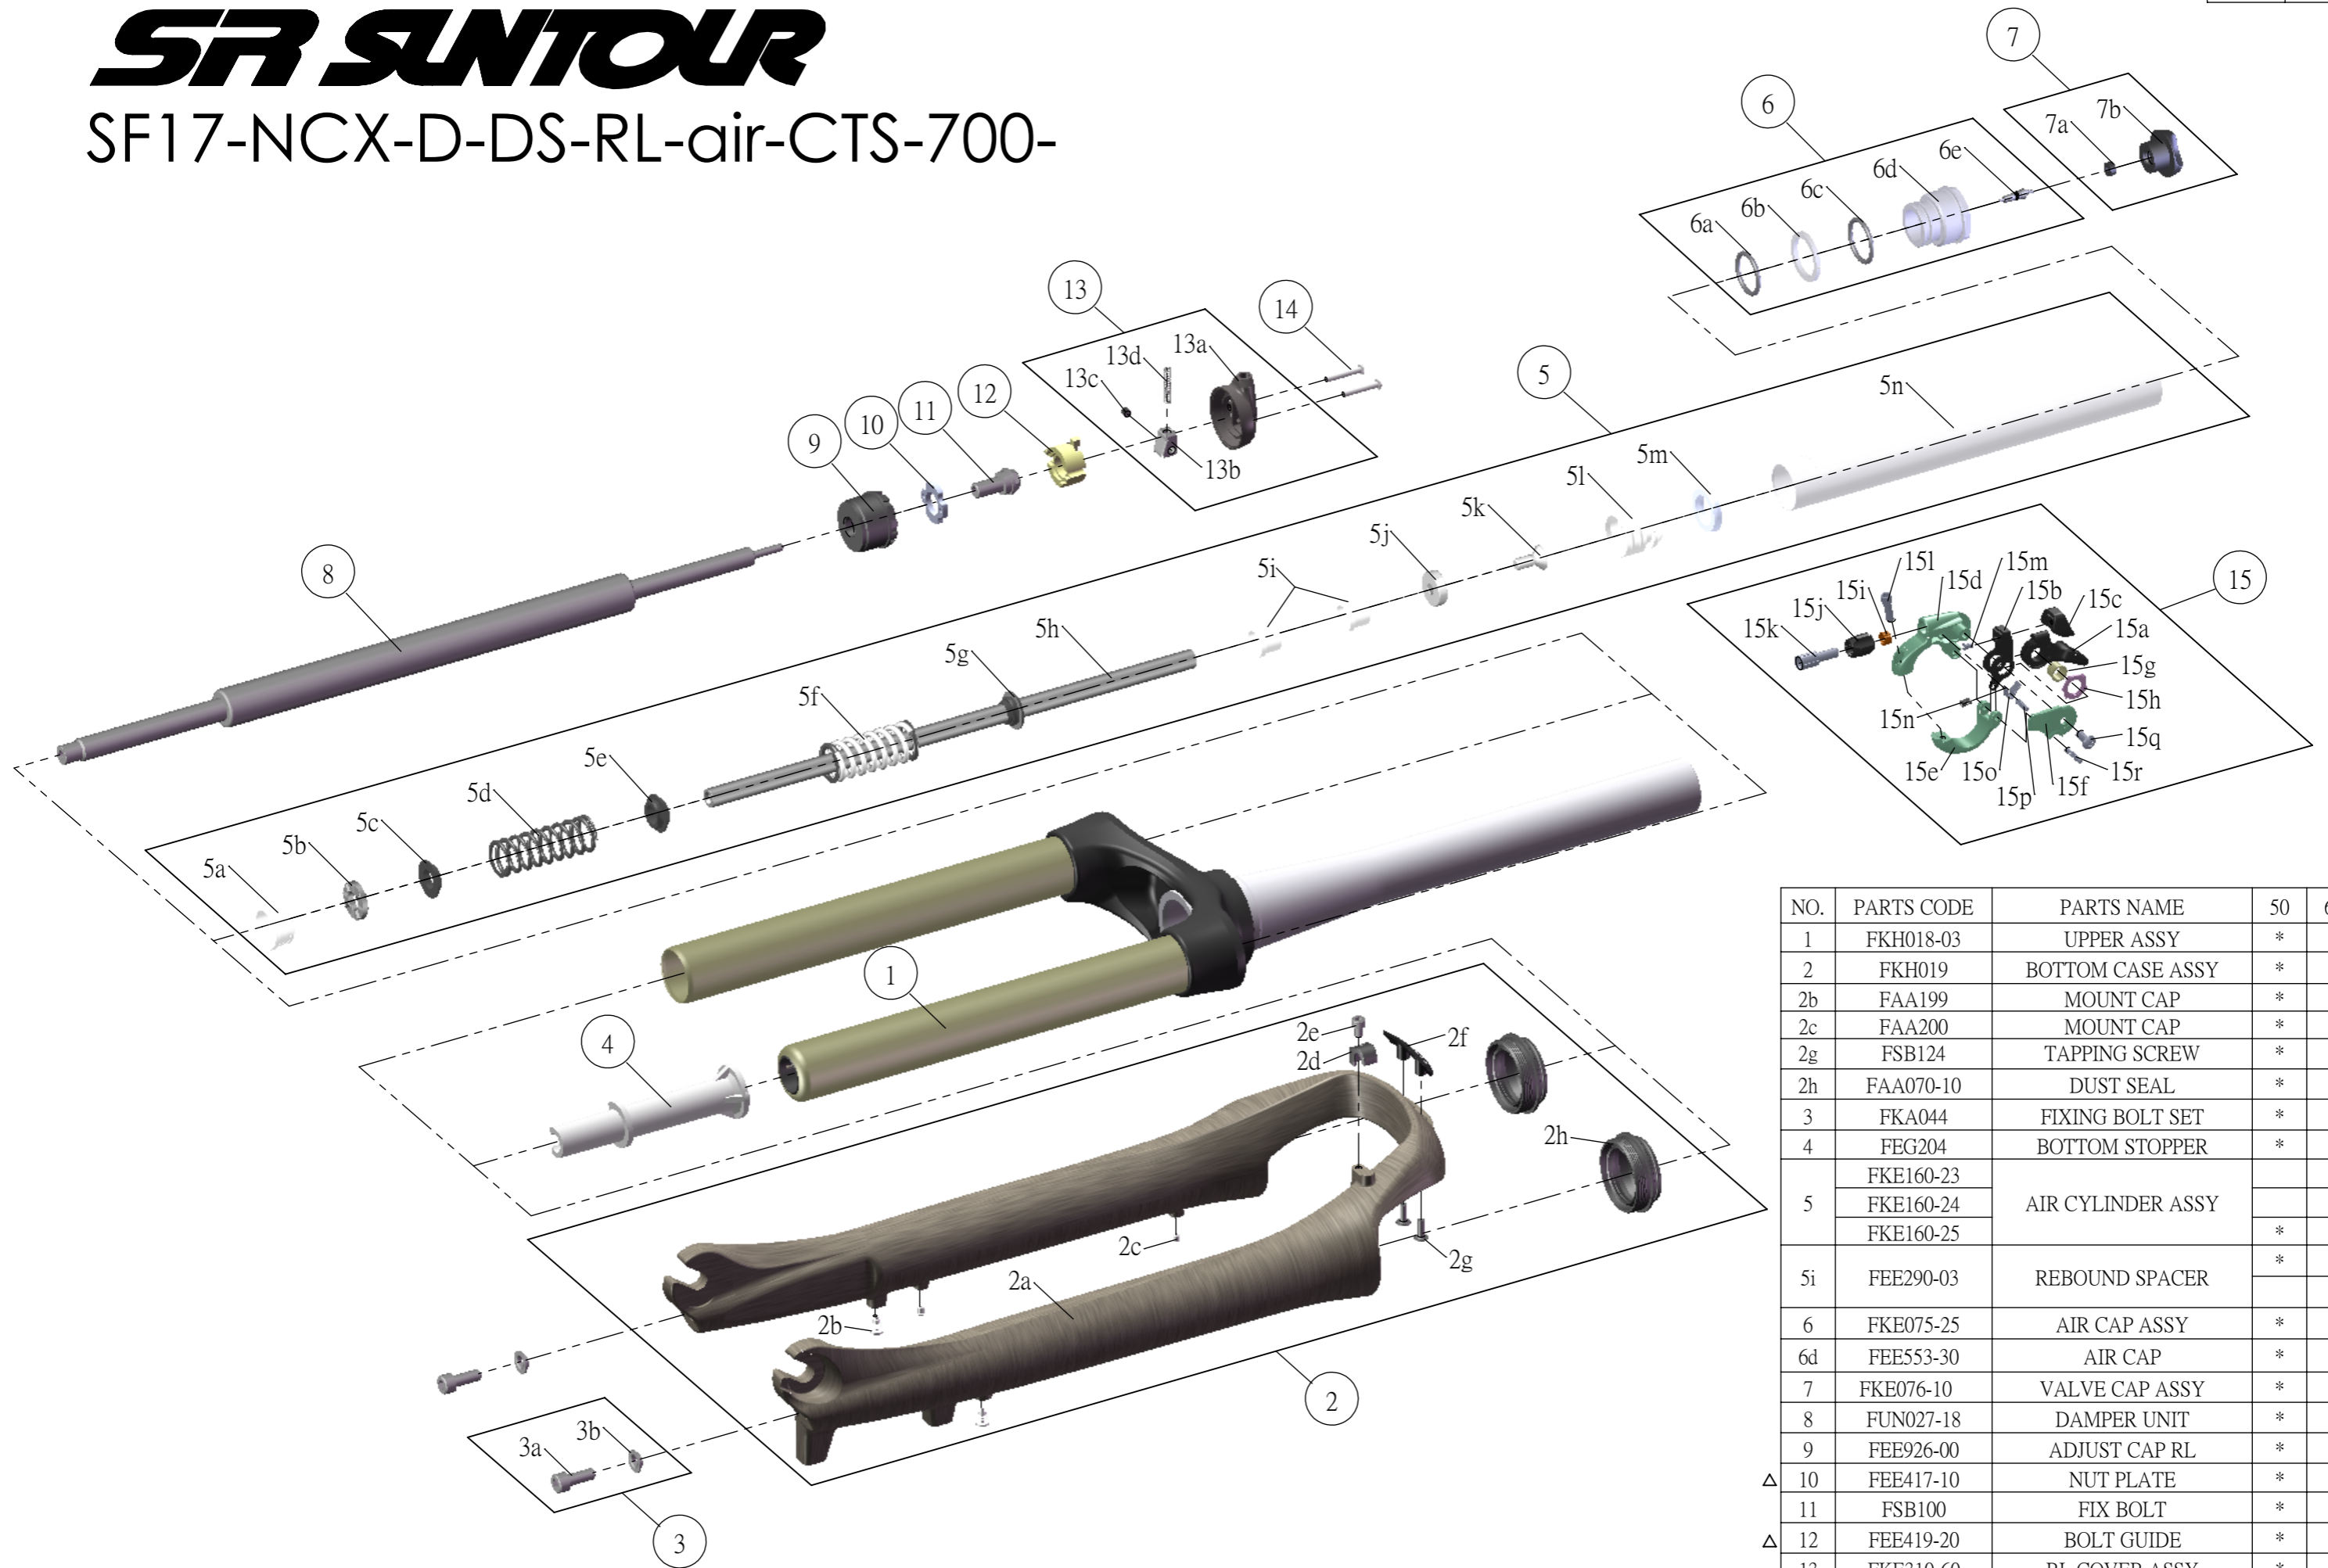

## SF17-NCX-D-DS-RL-air-CTS-700-

NO.	PARTS CODE	PARTS NAME	50	63	75	QT
1	FKH018-03	UPPER ASSY	*	*	*	1
2	FKH019	BOTTOM CASE ASSY	*	*	*	1
2b	FAA199	MOUNT CAP	*	*	*	2
2c	FAA200	MOUNT CAP	*	*	*	2
2g	FSB124	TAPPING SCREW	*	*	*	2
2h	FAA070-10	DUST SEAL	*	*	*	2
3	FKA044	FIXING BOLT SET	*	*	*	2
4	FEG204	BOTTOM STOPPER	*	*	*	1
5	FKE160-23	AIR CYLINDER ASSY			*	1
	FKE160-24			*	1	
	FKE160-25		*		1	
5i	FEE290-03	REBOUND SPACER	*			2
				*		1
6	FKE075-25	AIR CAP ASSY	*	*	*	1
6d	FEE553-30	AIR CAP	*	*	*	1
7	FKE076-10	VALVE CAP ASSY	*	*	*	1
8	FUN027-18	DAMPER UNIT	*	*	*	1
9	FEE926-00	ADJUST CAP RL	*	*	*	1
△ 10	FEE417-10	NUT PLATE	*	*	*	1
11	FSB100	FIX BOLT	*	*	*	1
△ 12	FEE419-20	BOLT GUIDE	*	*	*	1
13	FKE310-60	RL COVER ASSY	*	*	*	1
13a	FEE939	RL COVER	*	*	*	1
14	FSB144	TA CAP BOLT	*	*	*	2
15	SL15SC-RLO	REMOTE LEVER ASSY	*	*	*	1