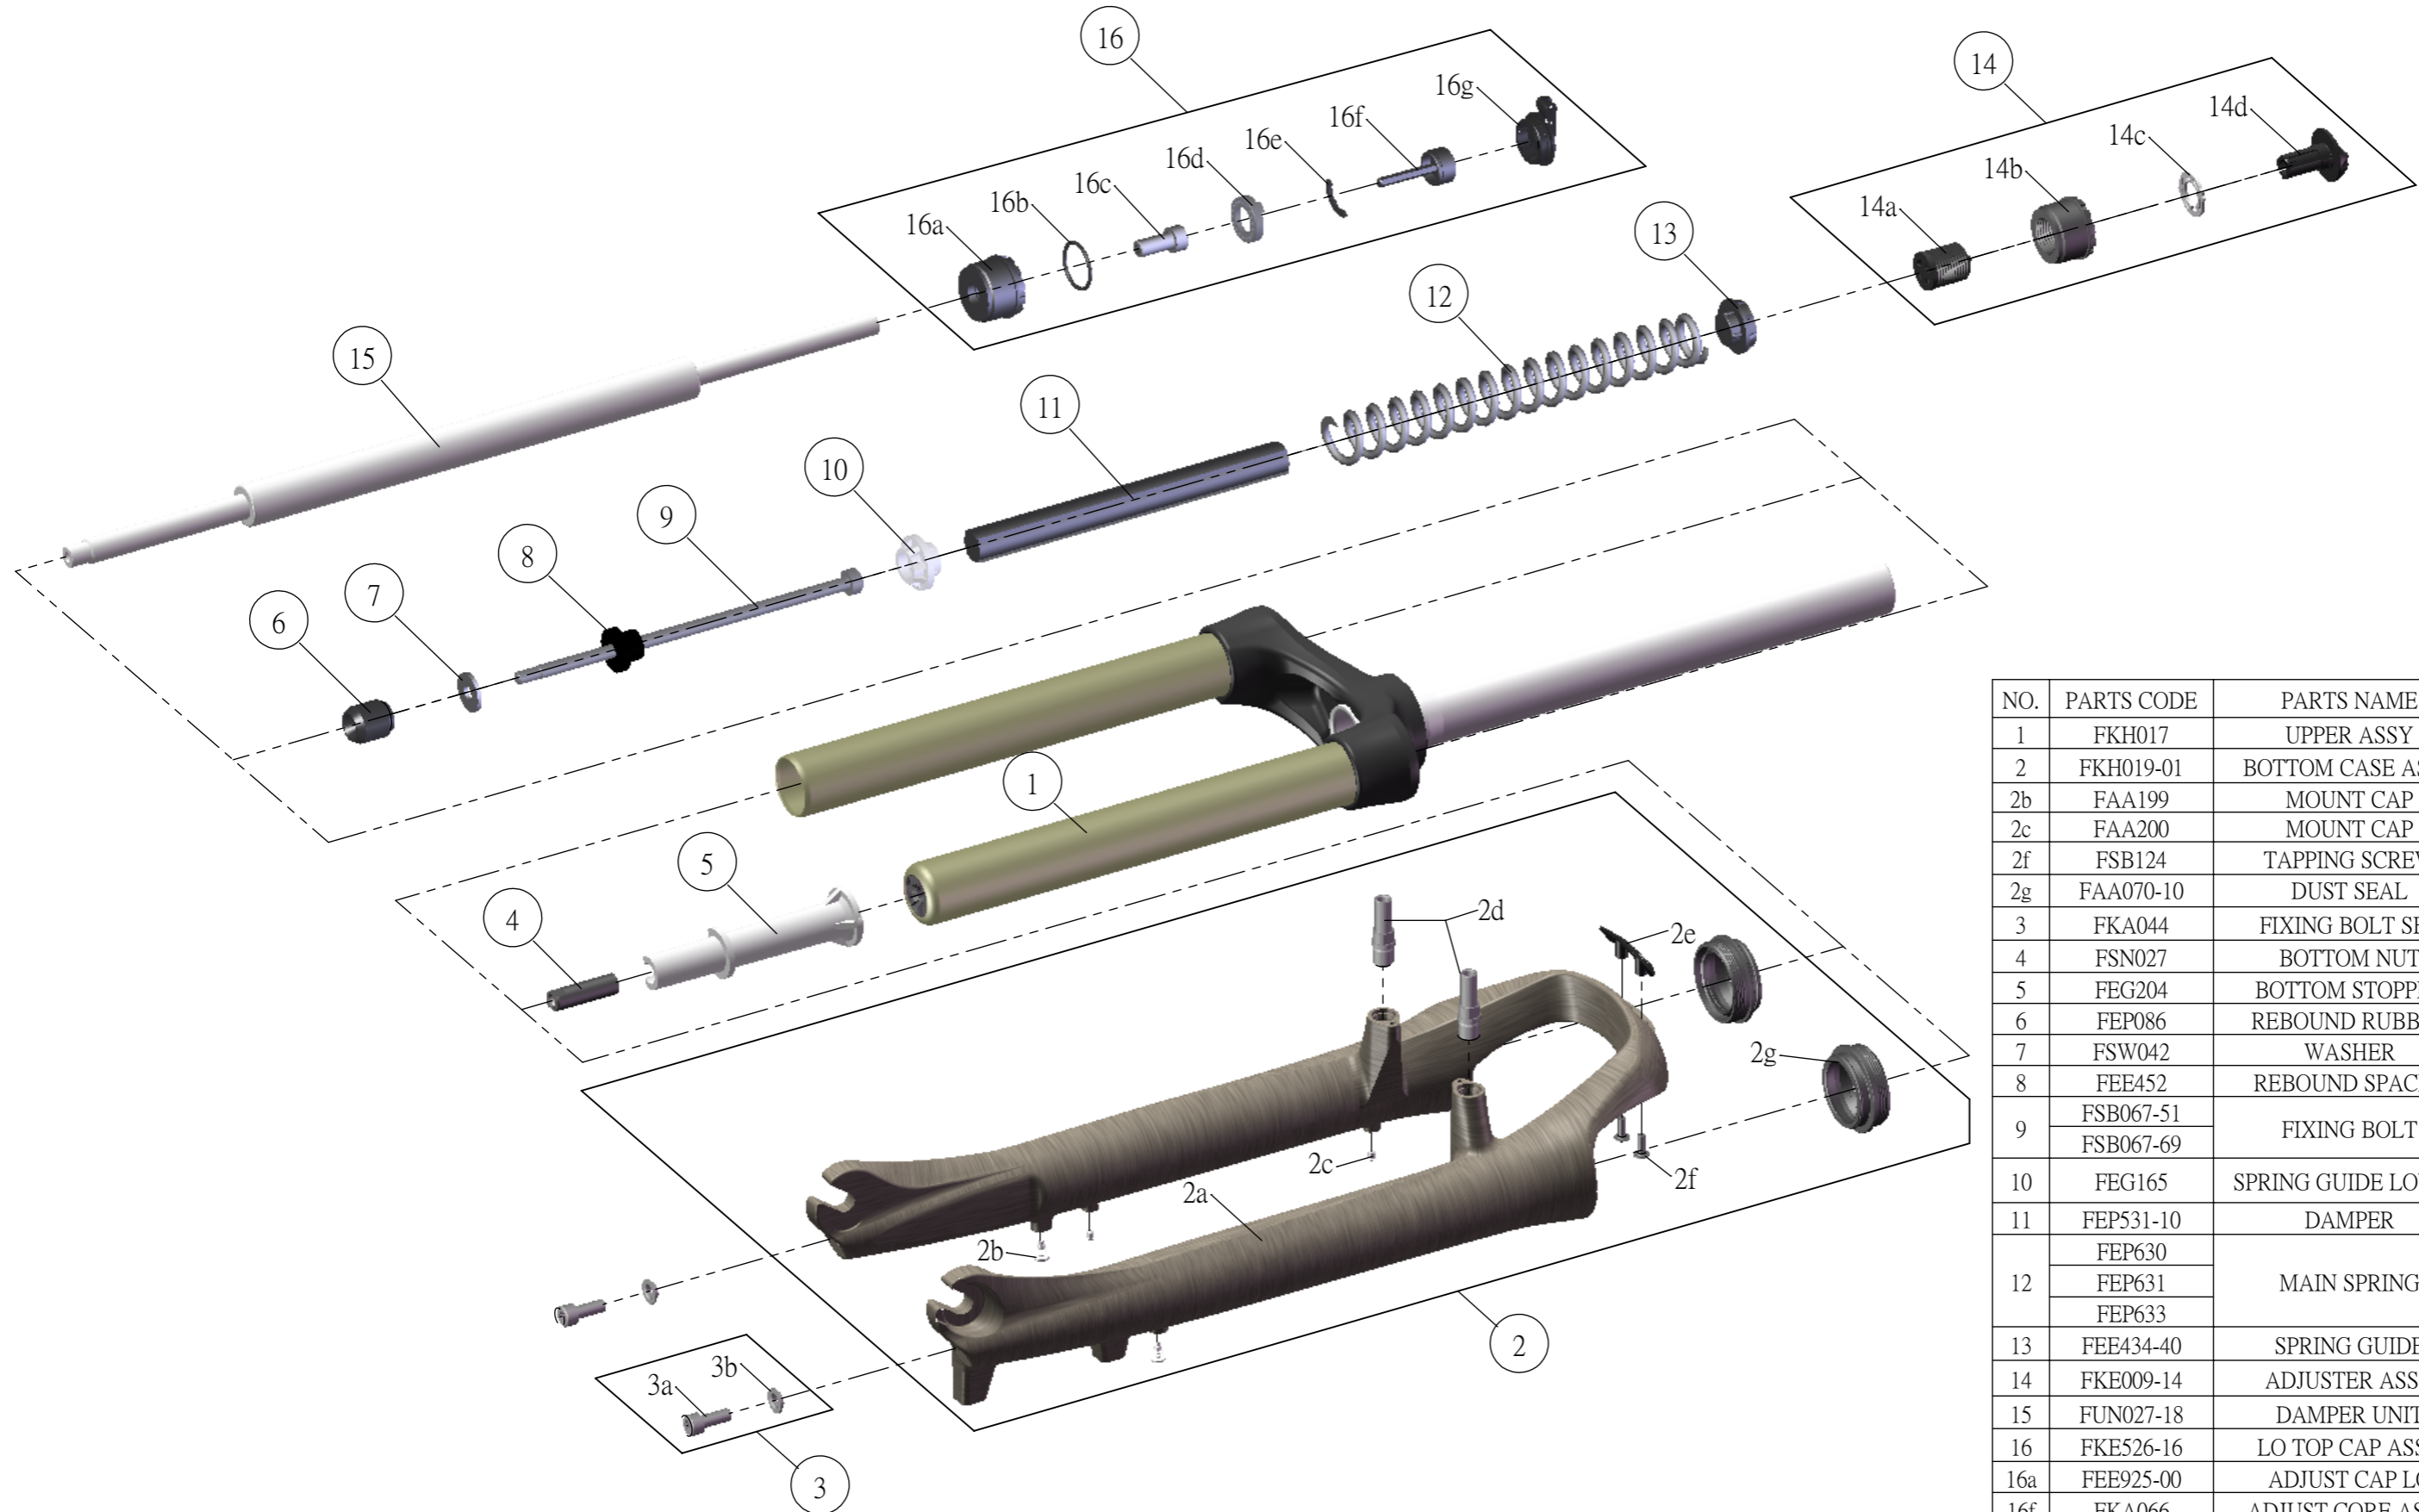

SUNTOUR

SF17-NCX-D-P-LO-700-

NO.	PARTS CODE	PARTS NAME	50	63	75	QT
1	FKH017	UPPER ASSY	*	*	*	1
2	FKH019-01	BOTTOM CASE ASSY	*	*	*	1
2b	FAA199	MOUNT CAP	*	*	*	2
2c	FAA200	MOUNT CAP	*	*	*	2
2f	FSB124	TAPPING SCREW	*	*	*	2
2g	FAA070-10	DUST SEAL	*	*	*	2
3	FKA044	FIXING BOLT SET	*	*	*	2
4	FSN027	BOTTOM NUT	*	*	*	1
5	FEG204	BOTTOM STOPPER	*	*	*	1
6	FEP086	REBOUND RUBBER	*	*	*	1
7	FSW042	WASHER	*	*	*	1
8	FEE452	REBOUND SPACER	*			1
9	FSB067-51	FIXING BOLT	*	*		1
	FSB067-69				*	1
10	FEG165	SPRING GUIDE LOWER	*	*	*	1
11	FEP531-10	DAMPER	*	*	*	1
	FEP630			*		1
	FEP631		*			1
	FEP633			*	1	
12	FEE434-40	MAIN SPRING	*	*	*	1
13	FKE009-14	SPRING GUIDE	*	*	*	1
14	FUN027-18	ADJUSTER ASSY	*	*	*	1
15	FKE526-16	DAMPER UNIT	*	*	*	1
16	FEE925-00	LO TOP CAP ASSY	*	*	*	1
16a	FKA066	ADJUST CAP LO	*	*	*	1
16f	FEG387	ADJUST CORE ASSY	*	*	*	1
16g		LO KNOB	*	*	*	1