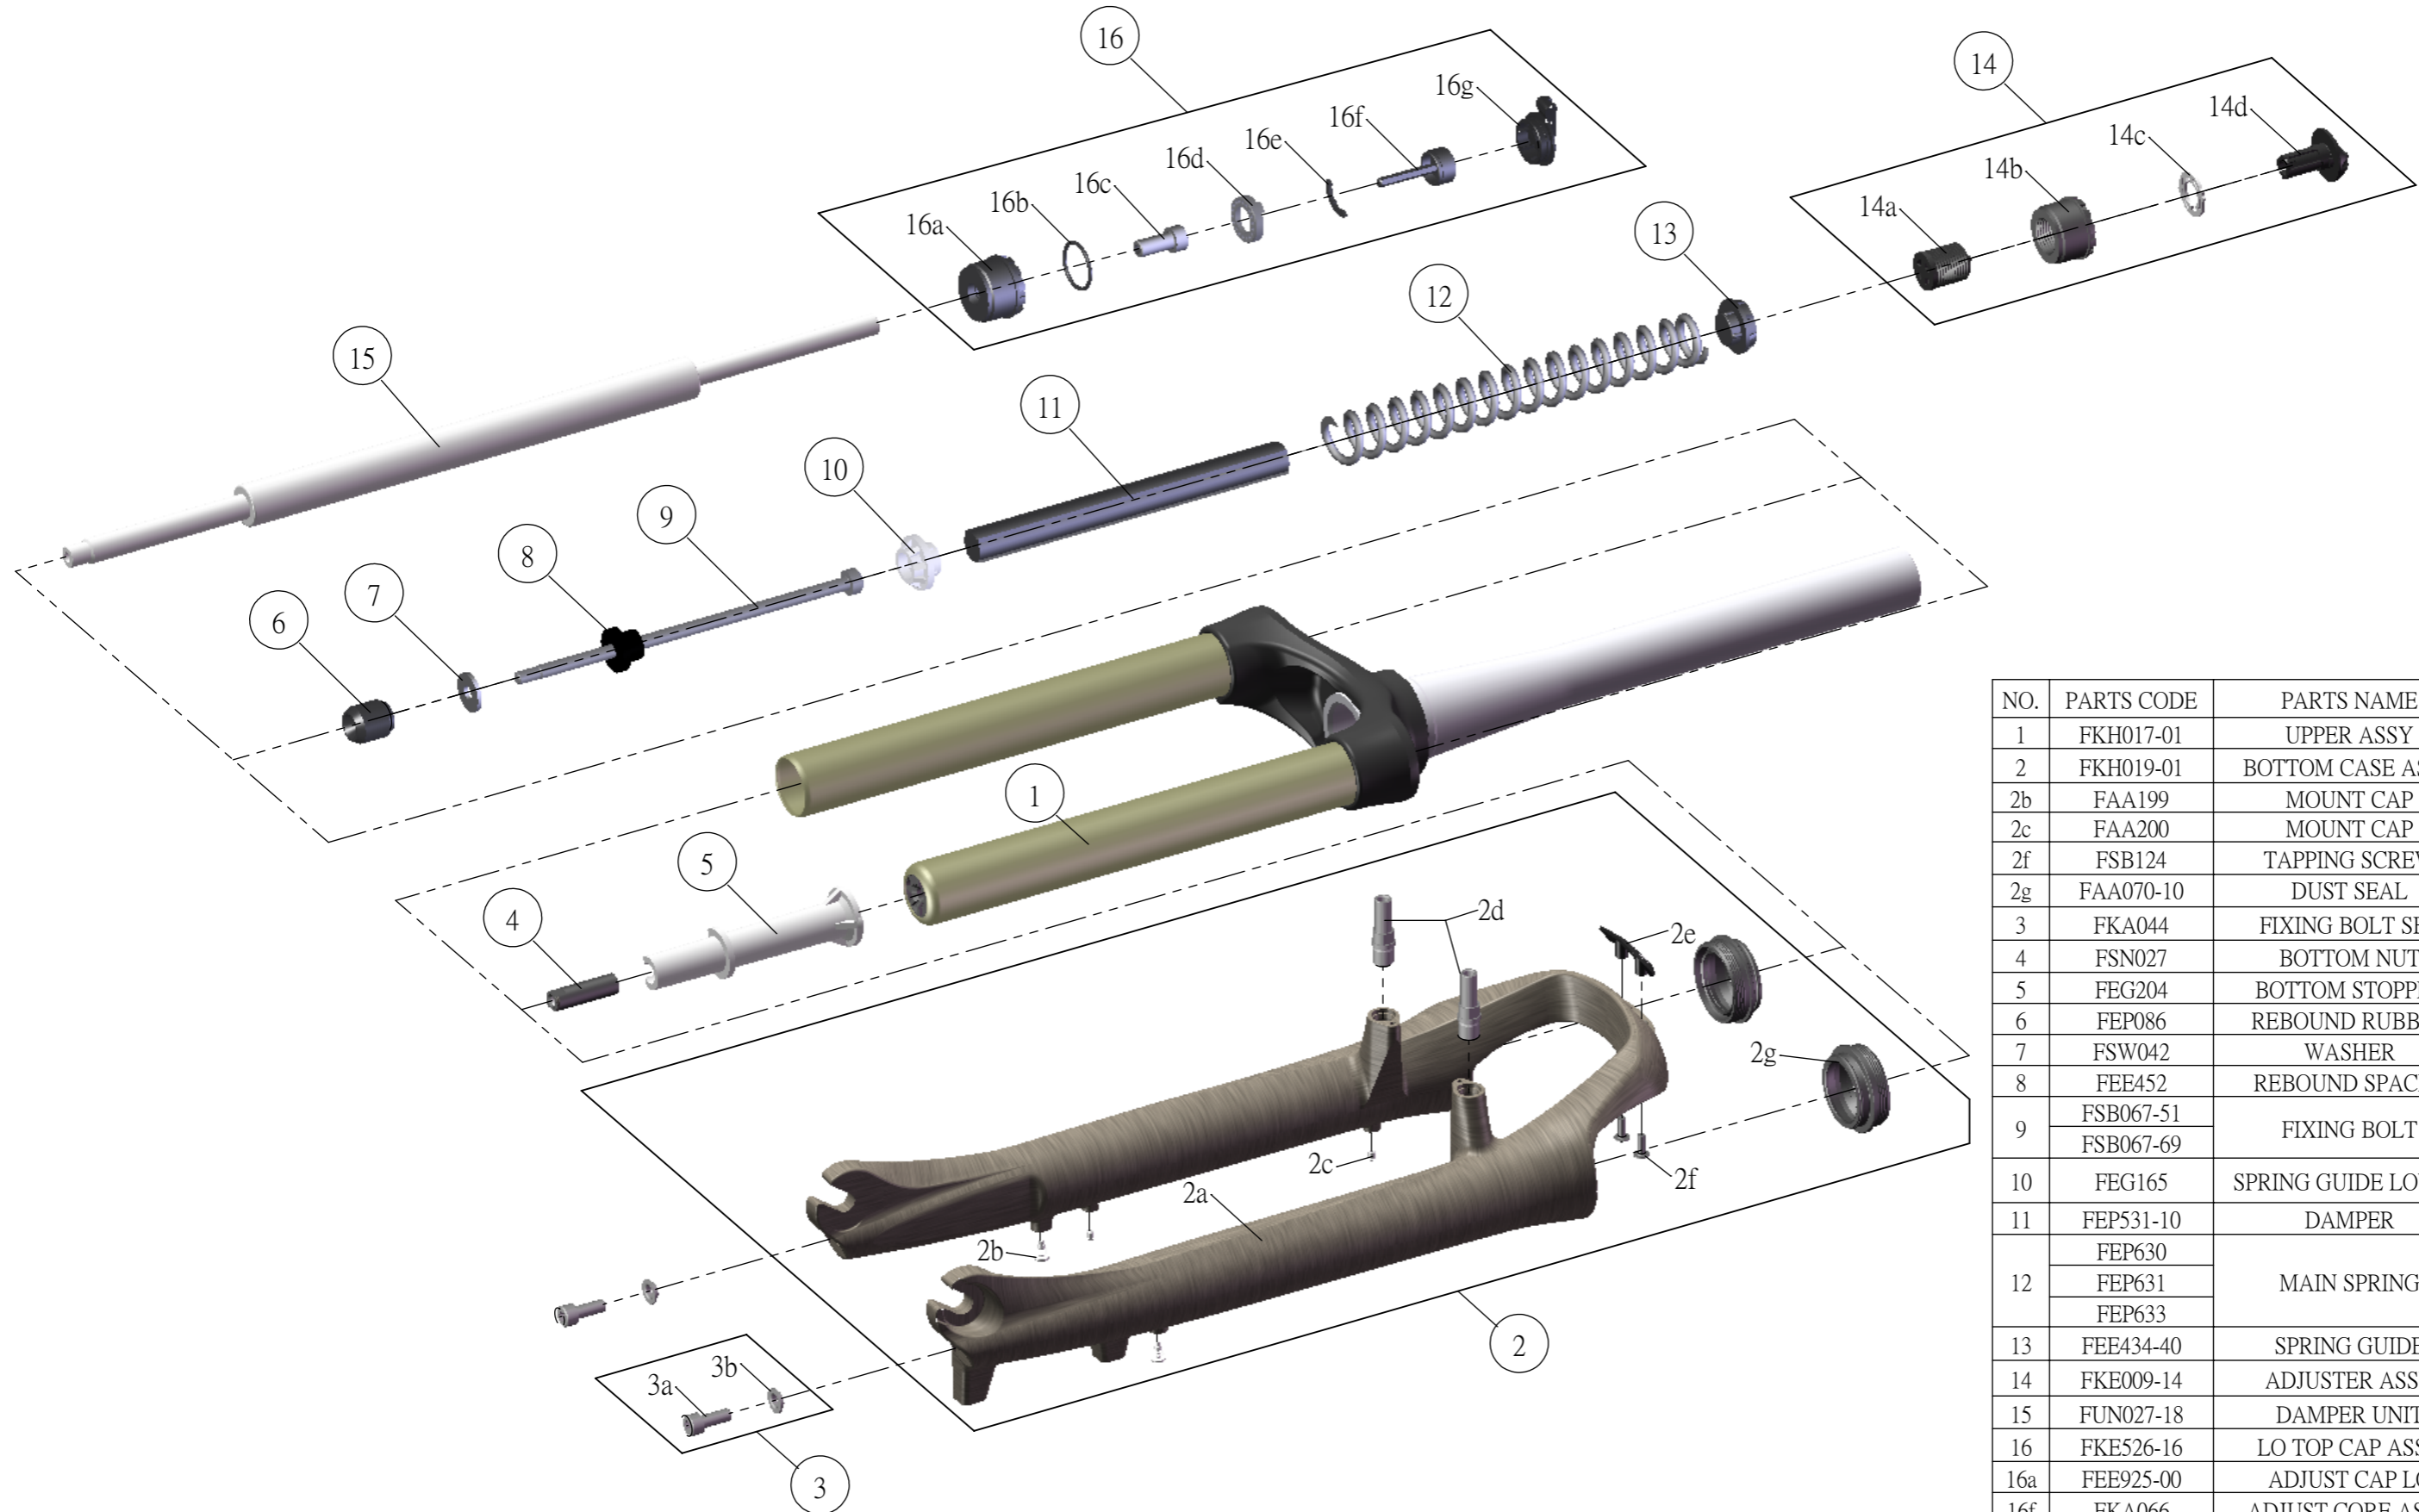

## SF17-NCX-D-P-LO-CTS-700-

NO.	PARTS CODE	PARTS NAME	50	63	75	QT
1	FKH017-01	UPPER ASSY	*	*	*	1
2	FKH019-01	BOTTOM CASE ASSY	*	*	*	1
2b	FAA199	MOUNT CAP	*	*	*	2
2c	FAA200	MOUNT CAP	*	*	*	2
2f	FSB124	TAPPING SCREW	*	*	*	2
2g	FAA070-10	DUST SEAL	*	*	*	2
3	FKA044	FIXING BOLT SET	*	*	*	2
4	FSN027	BOTTOM NUT	*	*	*	1
5	FEG204	BOTTOM STOPPER	*	*	*	1
6	FEP086	REBOUND RUBBER	*	*	*	1
7	FSW042	WASHER	*	*	*	1
8	FEE452	REBOUND SPACER	*			1
9	FSB067-51	FIXING BOLT	*	*		1
	FSB067-69				*	1
10	FEG165	SPRING GUIDE LOWER	*	*	*	1
11	FEP531-10	DAMPER	*	*	*	1
	FEP630			*		1
	FEP631		*			1
	FEP633	MAIN SPRING			*	1
12	FEE434-40	SPRING GUIDE	*	*	*	1
13	FKE009-14	ADJUSTER ASSY	*	*	*	1
14	FUN027-18	DAMPER UNIT	*	*	*	1
15	FKE526-16	LO TOP CAP ASSY	*	*	*	1
16a	FEE925-00	ADJUST CAP LO	*	*	*	1
16f	FKA066	ADJUST CORE ASSY	*	*	*	1
16g	FEG387	LO KNOB	*	*	*	1