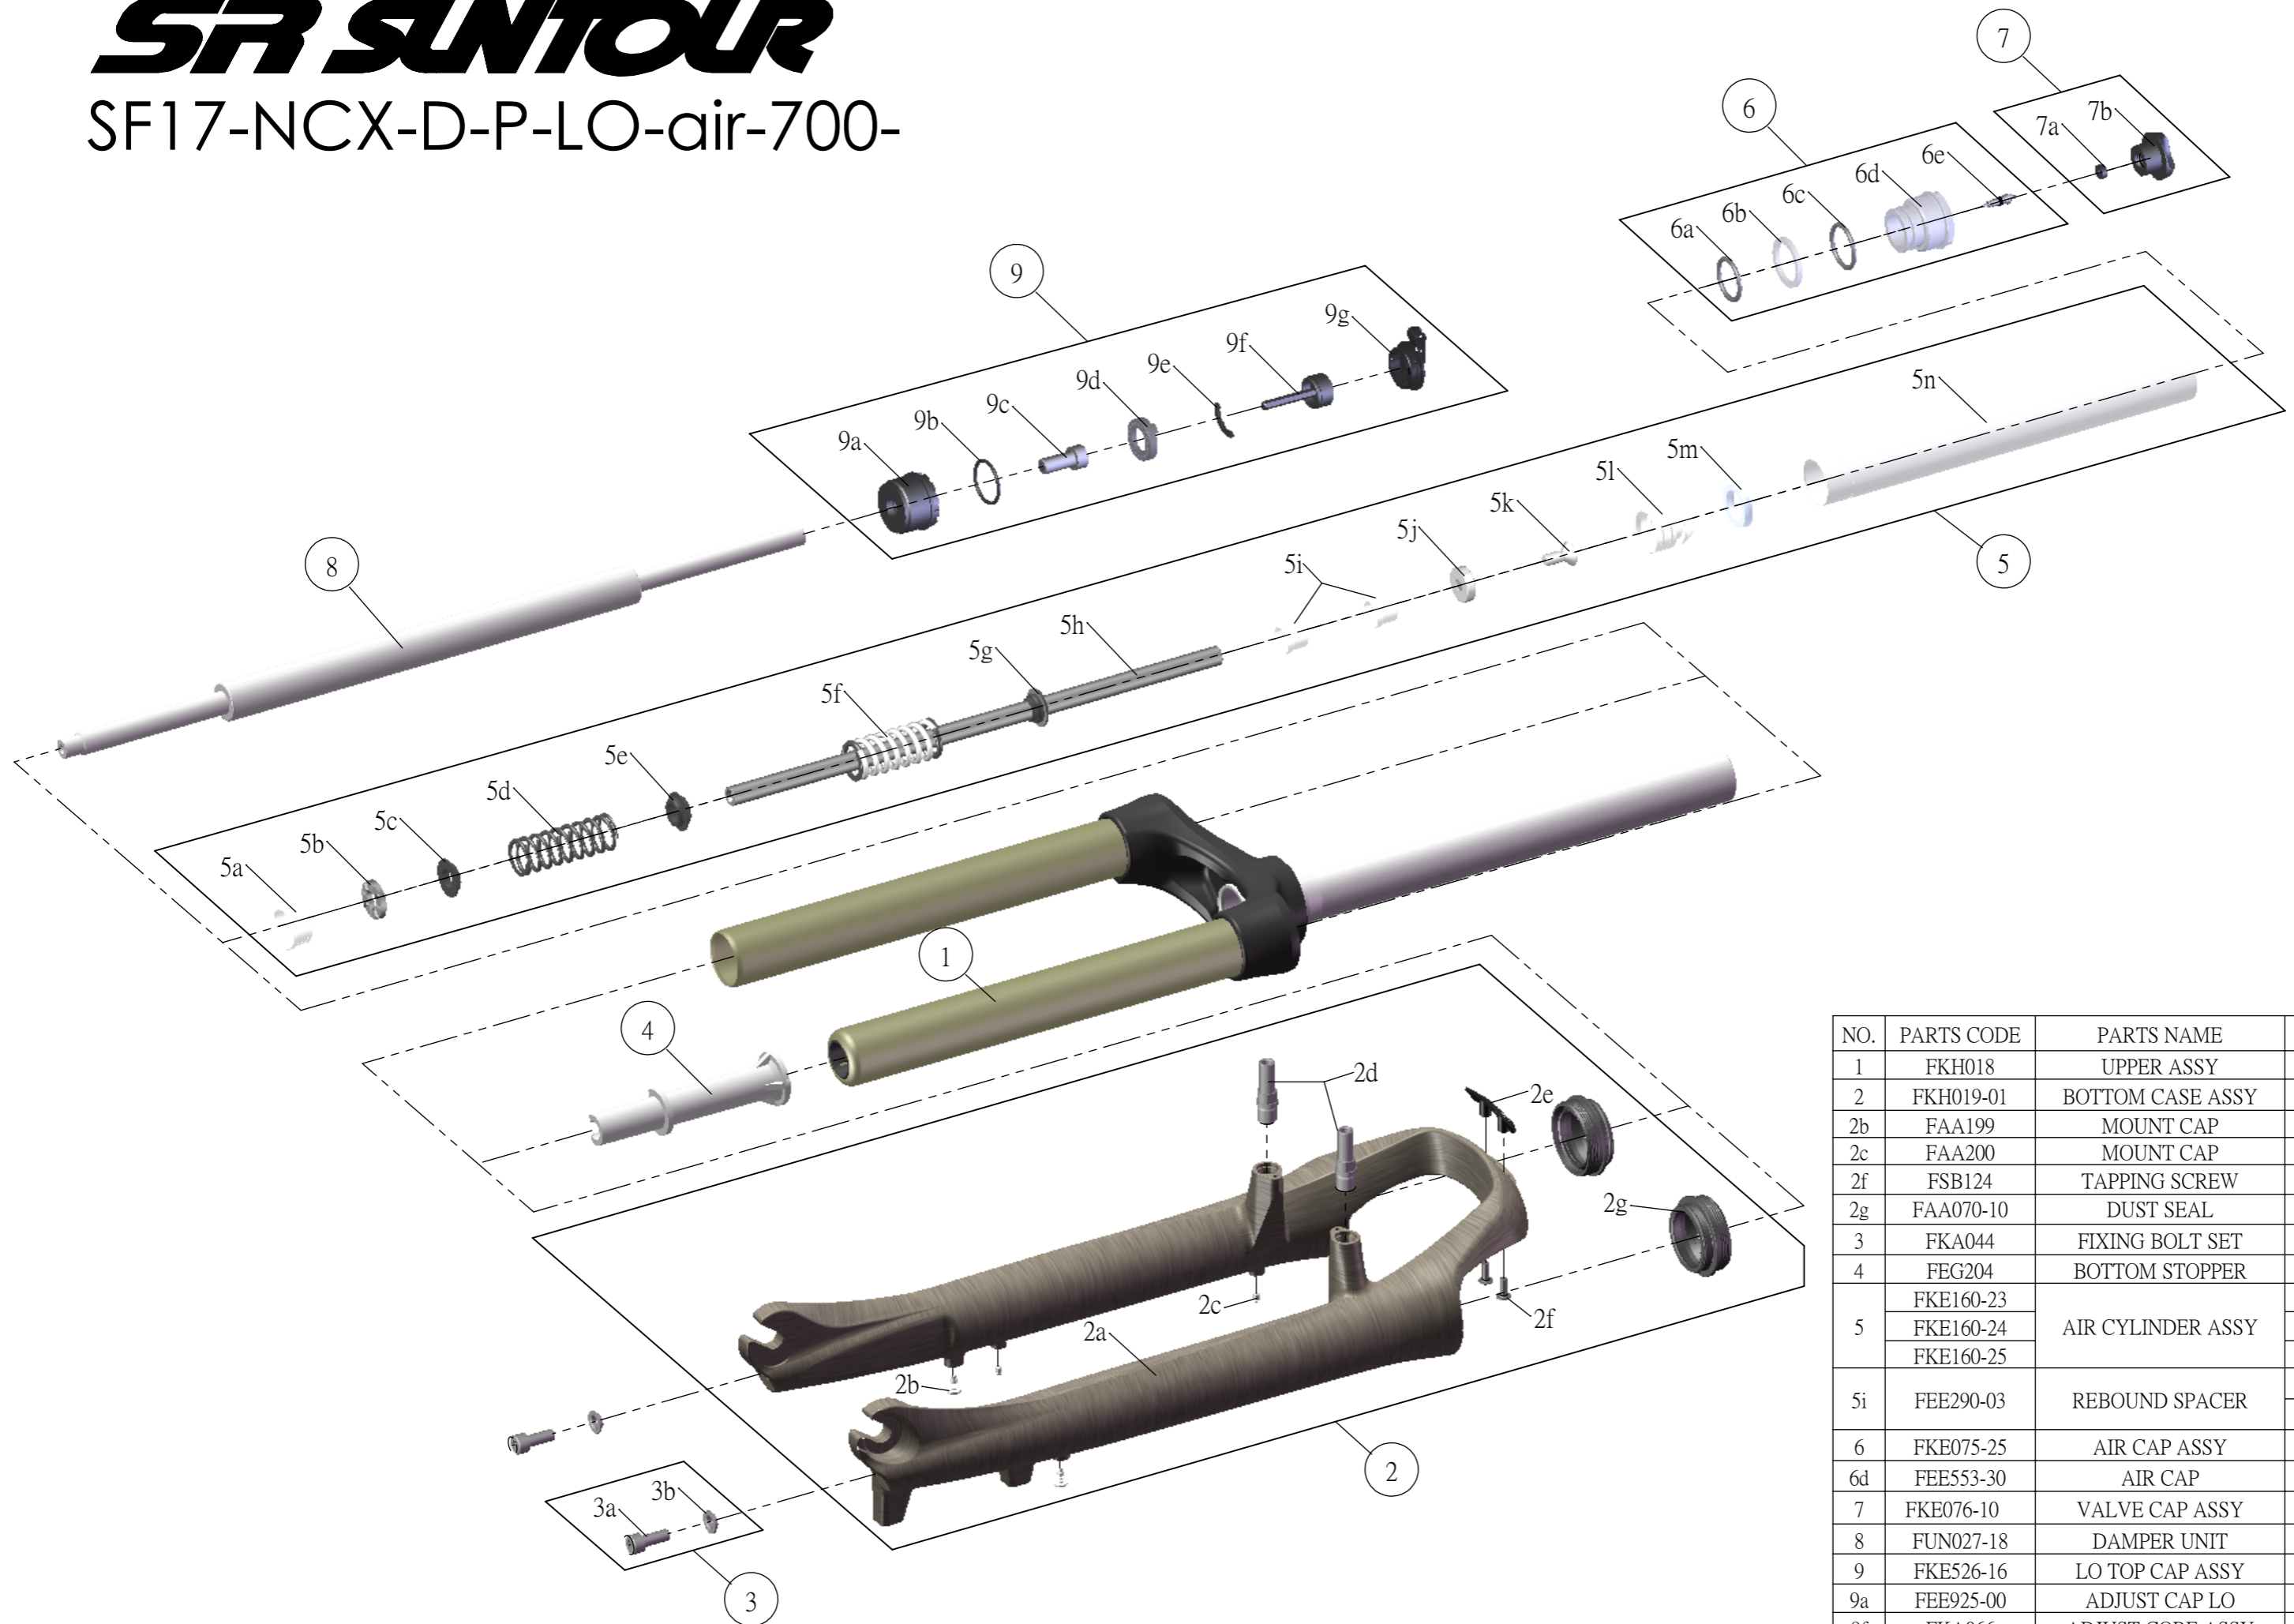

SF SUNTOUR

SF17-NCX-D-P-LO-air-700-

NO.	PARTS CODE	PARTS NAME	50	63	75	QT
1	FKH018	UPPER ASSY	*	*	*	1
2	FKH019-01	BOTTOM CASE ASSY	*	*	*	1
2b	FAA199	MOUNT CAP	*	*	*	2
2c	FAA200	MOUNT CAP	*	*	*	2
2f	FSB124	TAPPING SCREW	*	*	*	2
2g	FAA070-10	DUST SEAL	*	*	*	2
3	FKA044	FIXING BOLT SET	*	*	*	2
4	FEG204	BOTTOM STOPPER	*	*	*	1
5	FKE160-23	AIR CYLINDER ASSY			*	1
	FKE160-24		*		1	
	FKE160-25		*		1	
5i	FEE290-03	REBOUND SPACER	*			2
6	FKE075-25	AIR CAP ASSY	*	*	*	1
6d	FEE553-30	AIR CAP	*	*	*	1
7	FKE076-10	VALVE CAP ASSY	*	*	*	1
8	FUN027-18	DAMPER UNIT	*	*	*	1
9	FKE526-16	LO TOP CAP ASSY	*	*	*	1
9a	FEE925-00	ADJUST CAP LO	*	*	*	1
9f	FKA066	ADJUST CORE ASSY	*	*	*	1
9g	FEG387	LO KNOB	*	*	*	1