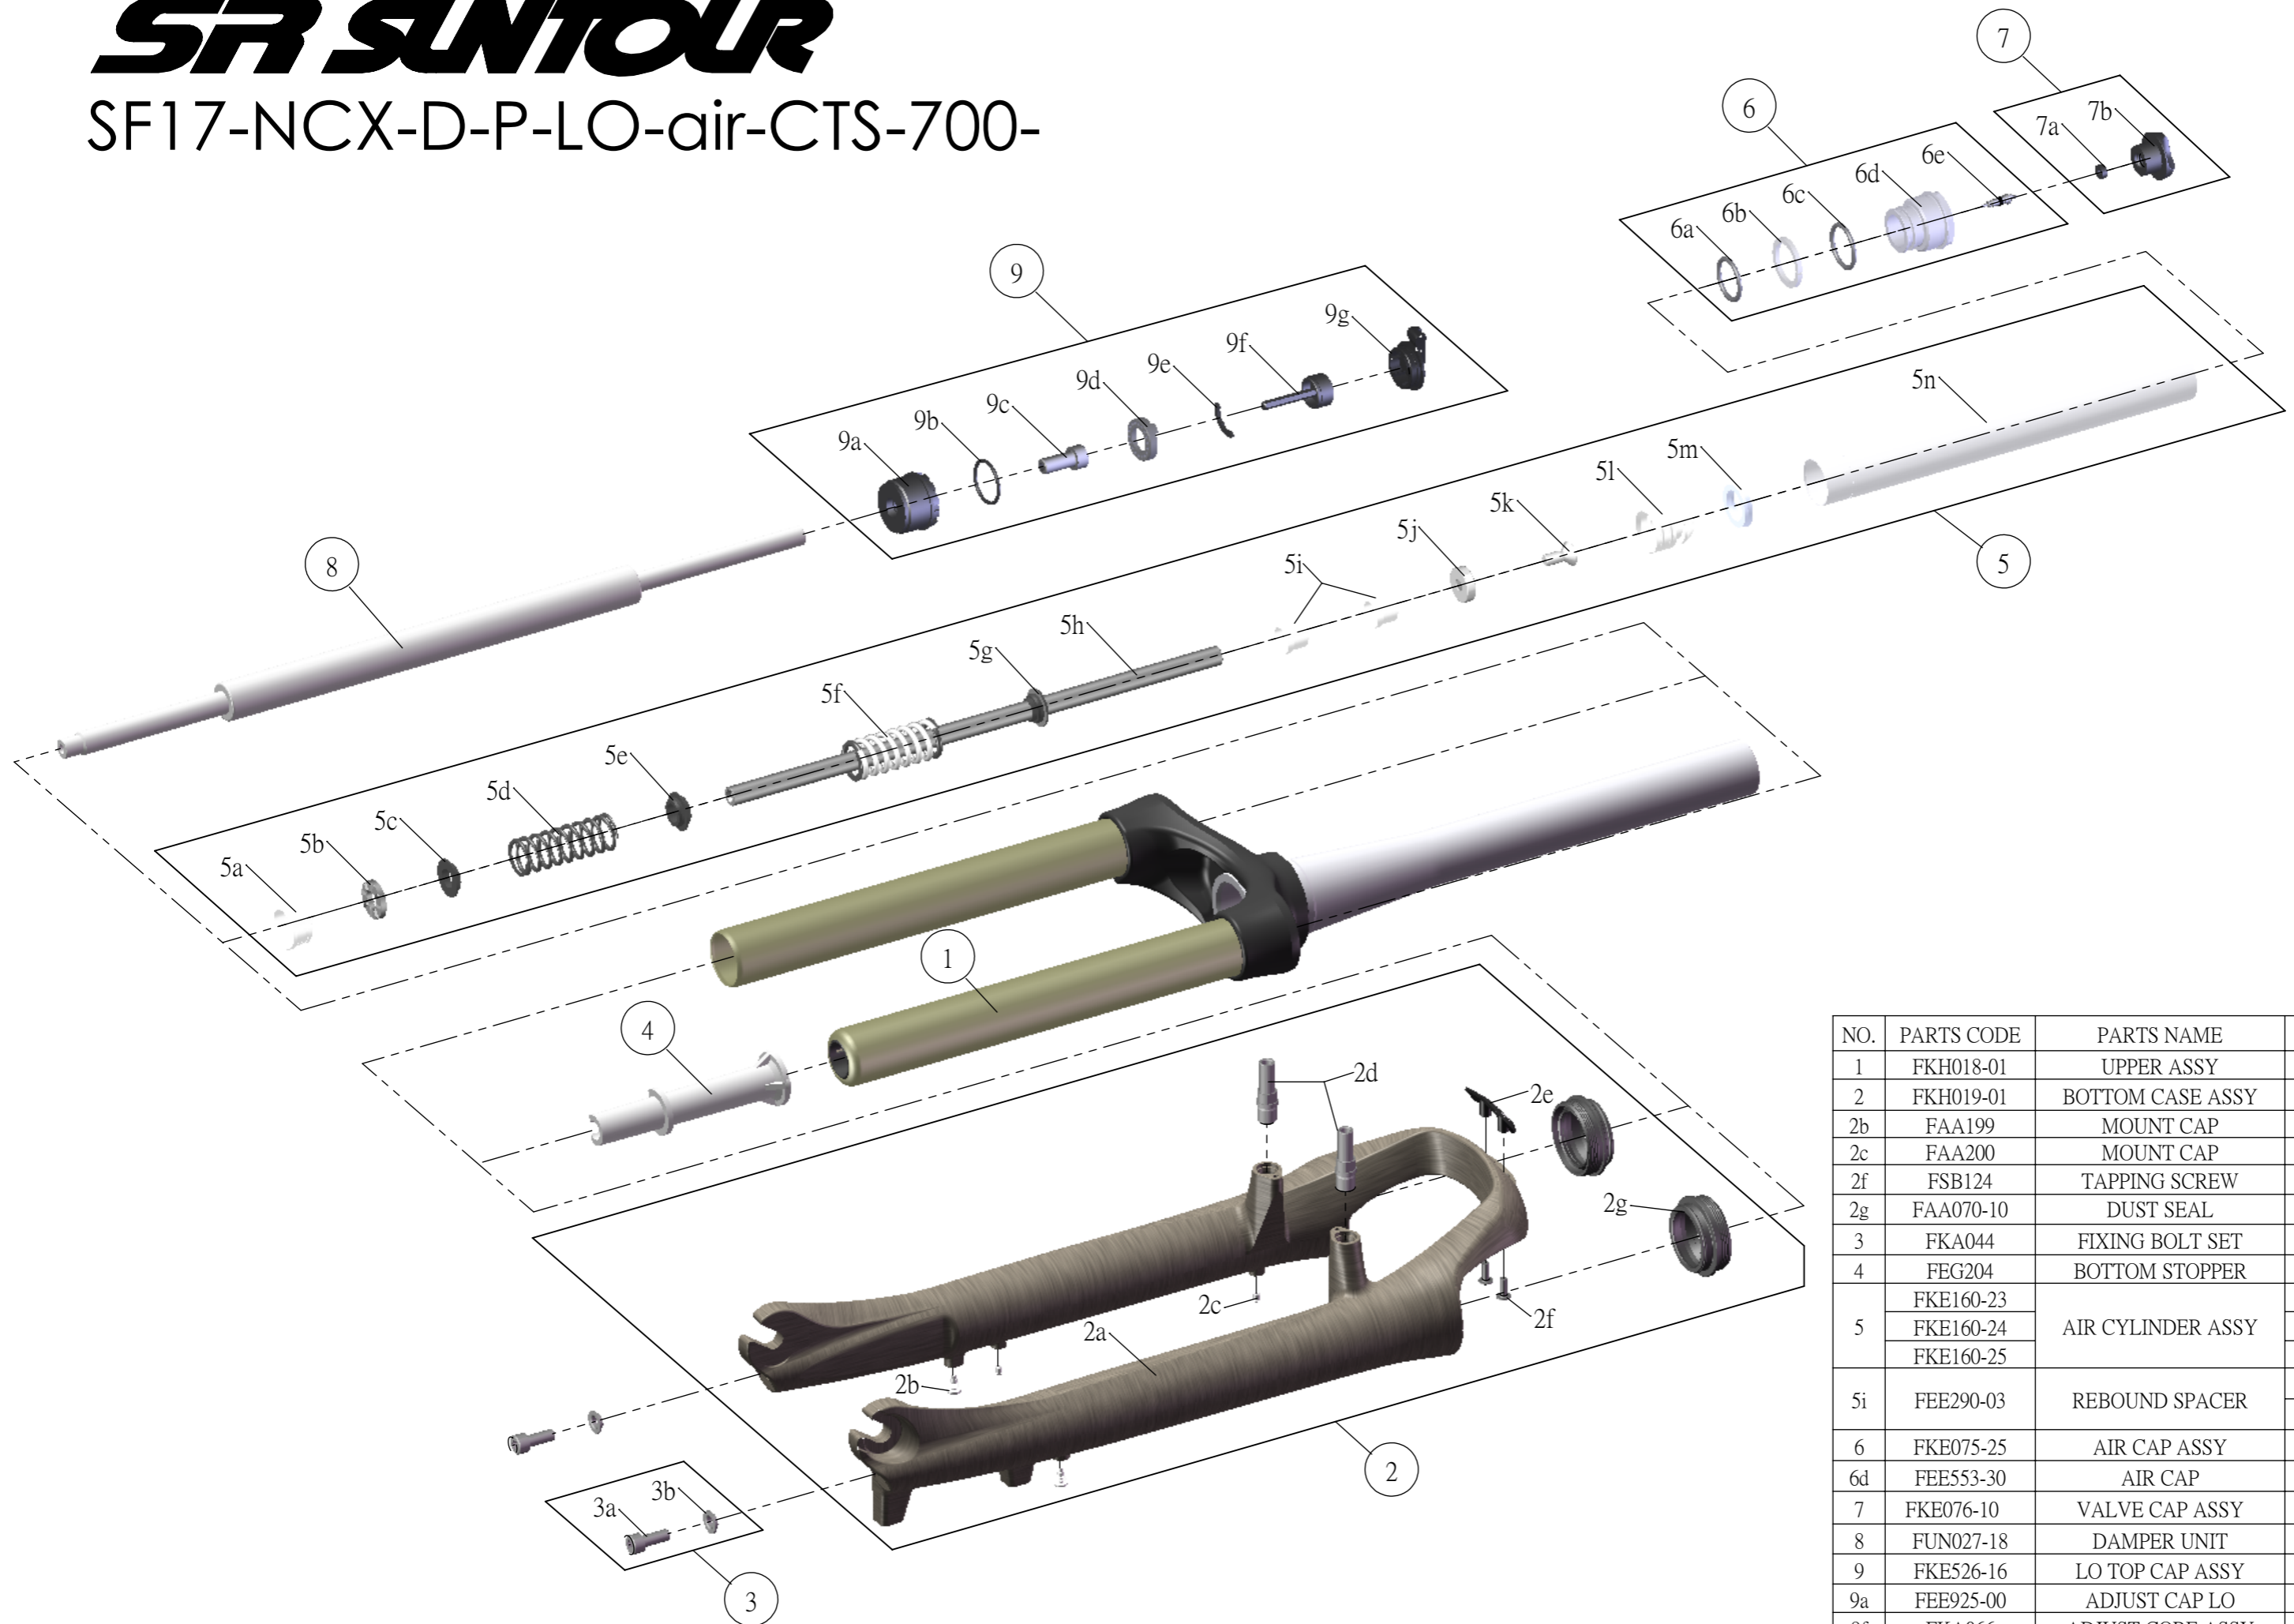

SF SUNTOUR

SF17-NCX-D-P-LO-air-CTS-700-

NO.	PARTS CODE	PARTS NAME	50	63	75	QT
1	FKH018-01	UPPER ASSY	*	*	*	1
2	FKH019-01	BOTTOM CASE ASSY	*	*	*	1
2b	FAA199	MOUNT CAP	*	*	*	2
2c	FAA200	MOUNT CAP	*	*	*	2
2f	FSB124	TAPPING SCREW	*	*	*	2
2g	FAA070-10	DUST SEAL	*	*	*	2
3	FKA044	FIXING BOLT SET	*	*	*	2
4	FEG204	BOTTOM STOPPER	*	*	*	1
5	FKE160-23	AIR CYLINDER ASSY			*	1
	FKE160-24		*		1	
	FKE160-25		*		1	
5i	FEE290-03	REBOUND SPACER	*			2
6	FKE075-25	AIR CAP ASSY	*	*	*	1
6d	FEE553-30	AIR CAP	*	*	*	1
7	FKE076-10	VALVE CAP ASSY	*	*	*	1
8	FUN027-18	DAMPER UNIT	*	*	*	1
9	FKE526-16	LO TOP CAP ASSY	*	*	*	1
9a	FEE925-00	ADJUST CAP LO	*	*	*	1
9f	FKA066	ADJUST CORE ASSY	*	*	*	1
9g	FEG387	LO KNOB	*	*	*	1