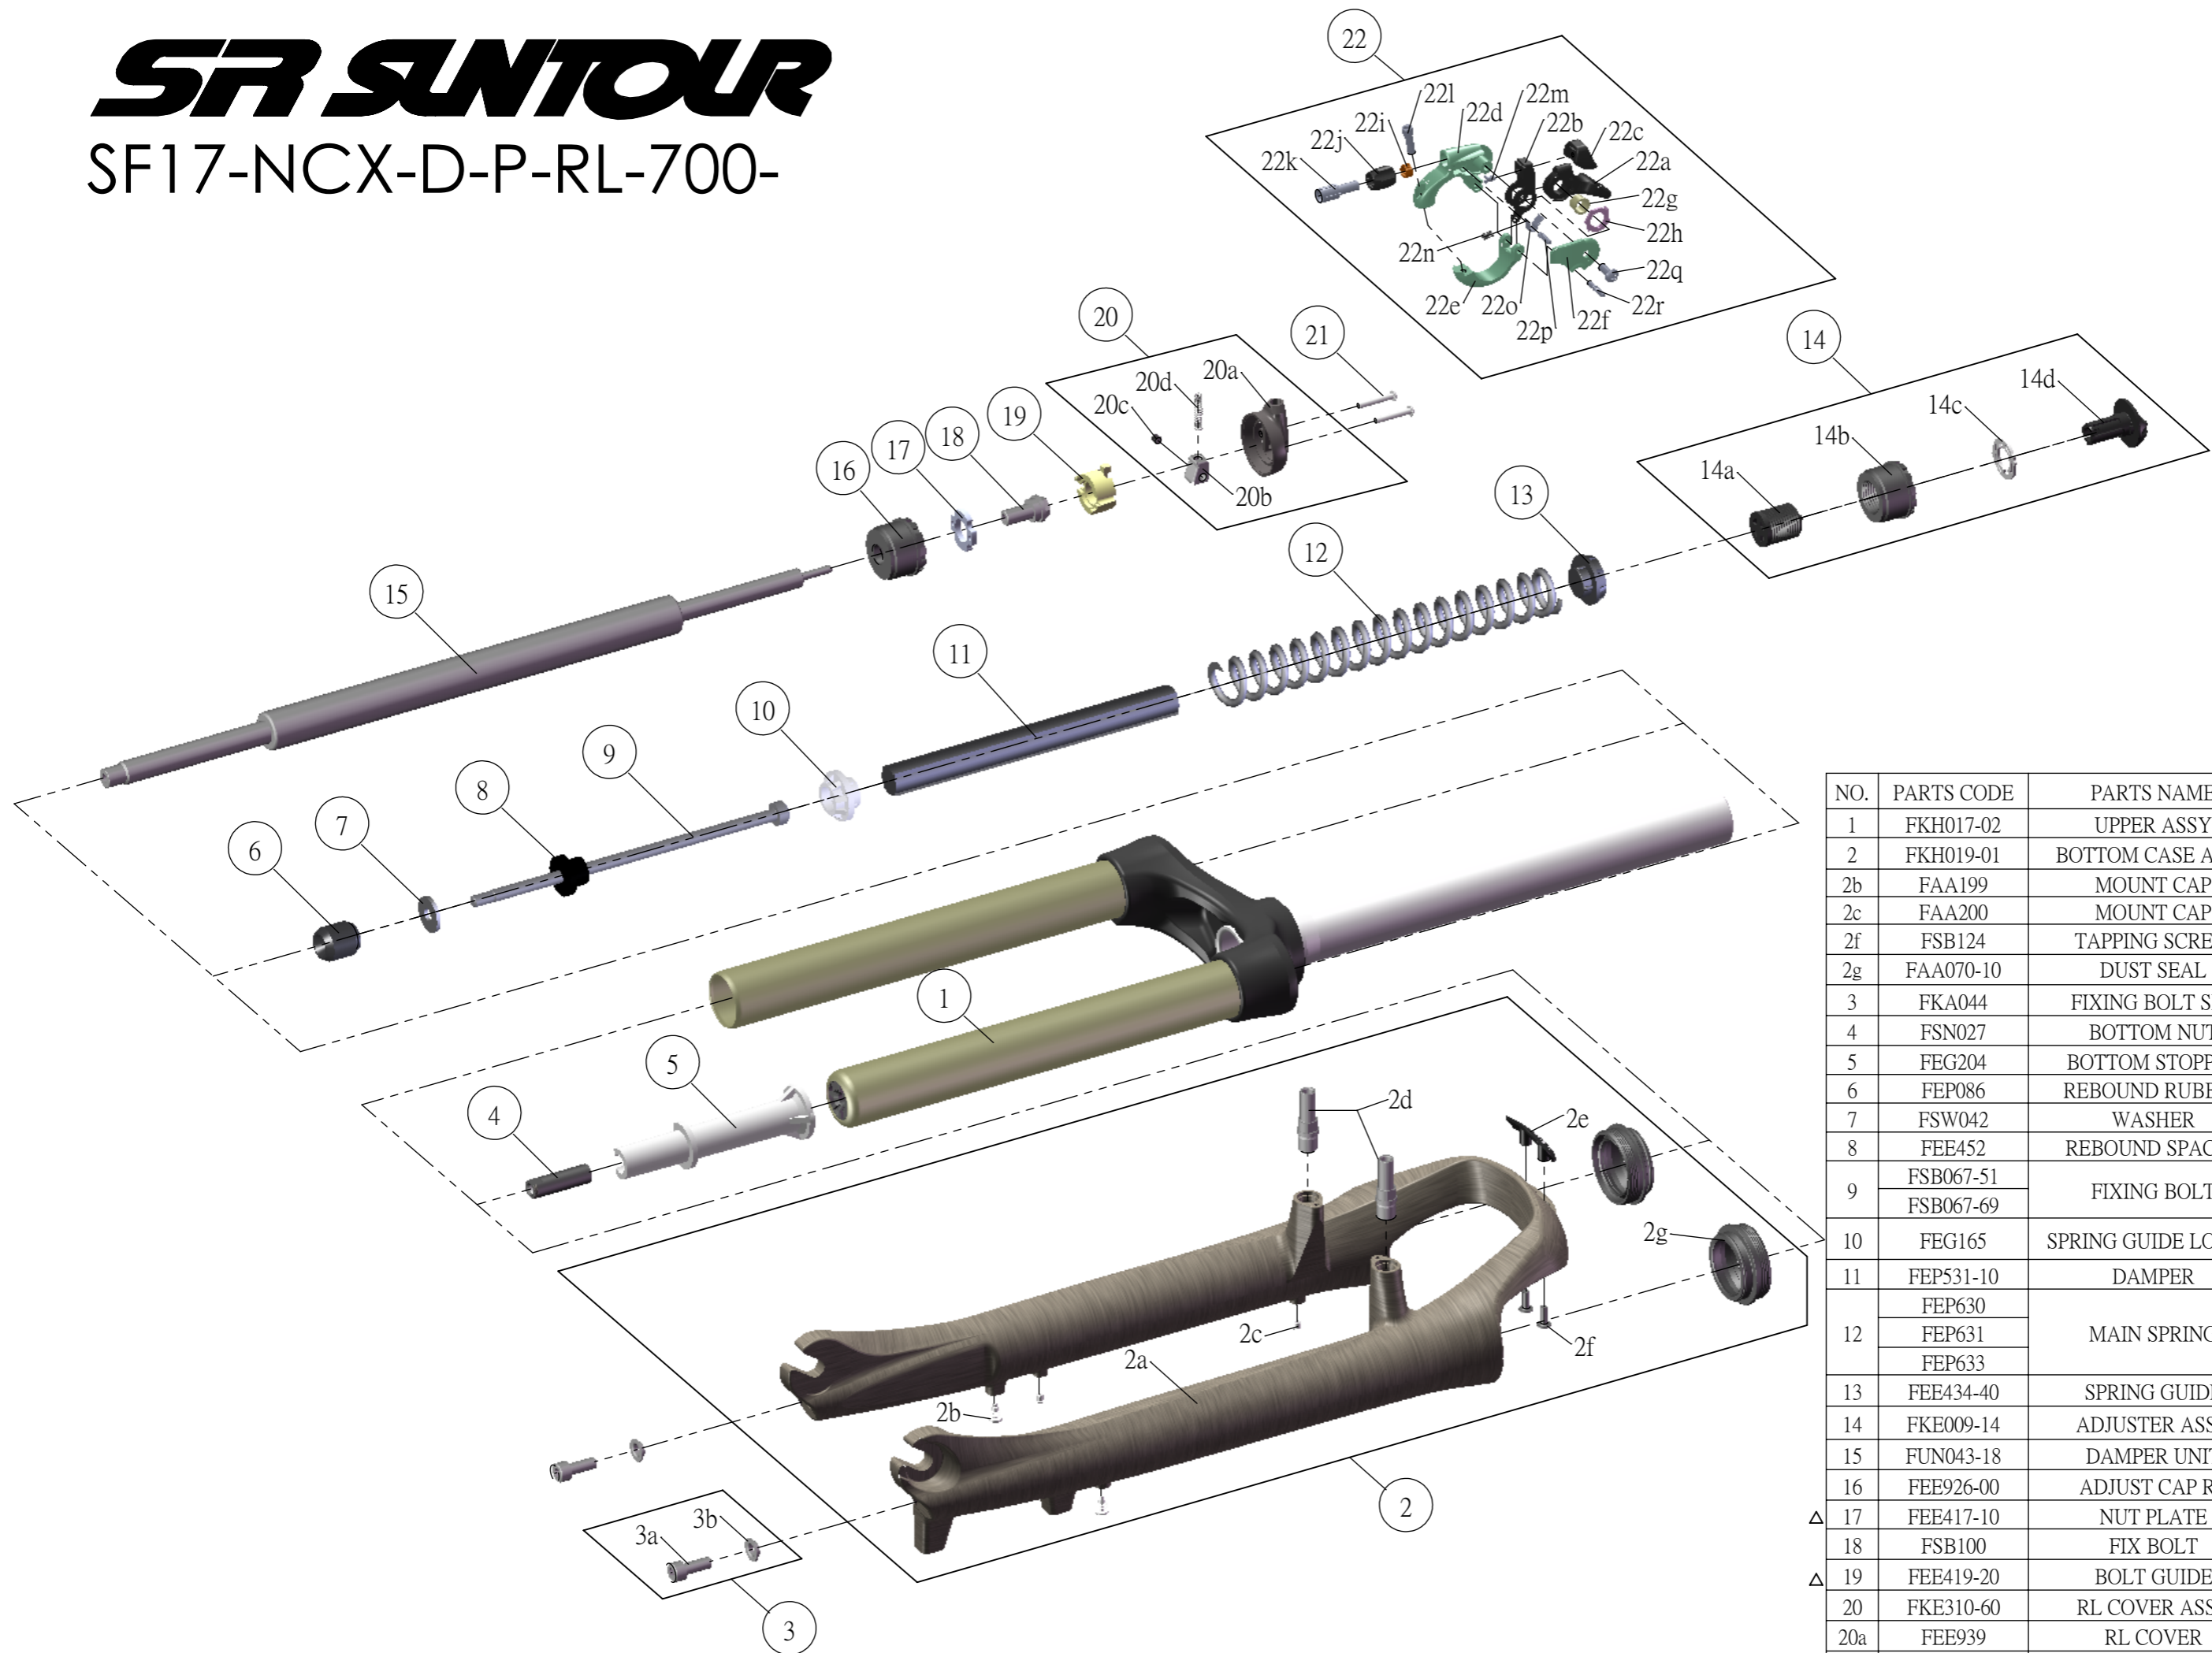

SF SUNTOUR

SF17-NCX-D-P-RL-700-

NO.	PARTS CODE	PARTS NAME	50	63	75	QT
1	FKH017-02	UPPER ASSY	*	*	*	1
2	FKH019-01	BOTTOM CASE ASSY	*	*	*	1
2b	FAA199	MOUNT CAP	*	*	*	2
2c	FAA200	MOUNT CAP	*	*	*	2
2f	FSB124	TAPPING SCREW	*	*	*	2
2g	FAA070-10	DUST SEAL	*	*	*	2
3	FKA044	FIXING BOLT SET	*	*	*	2
4	FSN027	BOTTOM NUT	*	*	*	1
5	FEG204	BOTTOM STOPPER	*	*	*	1
6	FEP086	REBOUND RUBBER	*	*	*	1
7	FSW042	WASHER	*	*	*	1
8	FEE452	REBOUND SPACER	*			1
9	FSB067-51	FIXING BOLT	*	*		1
	FSB067-69				*	1
10	FEG165	SPRING GUIDE LOWER	*	*	*	1
11	FEP531-10	DAMPER	*	*	*	1
12	FEP630	MAIN SPRING		*		1
	FEP631		*			1
	FEP633				*	1
13	FEE434-40	SPRING GUIDE	*	*	*	1
14	FKE009-14	ADJUSTER ASSY	*	*	*	1
15	FUN043-18	DAMPER UNIT	*	*	*	1
16	FEE926-00	ADJUST CAP RL	*	*	*	1
△ 17	FEE417-10	NUT PLATE	*	*	*	1
18	FSB100	FIX BOLT	*	*	*	1
△ 19	FEE419-20	BOLT GUIDE	*	*	*	1
20	FKE310-60	RL COVER ASSY	*	*	*	1
20a	FEE939	RL COVER	*	*	*	1
21	FSB144	TA CAP BOLT	*	*	*	2
22	SL15SC-RLO	REMOTE LEVER ASSY	*	*	*	1