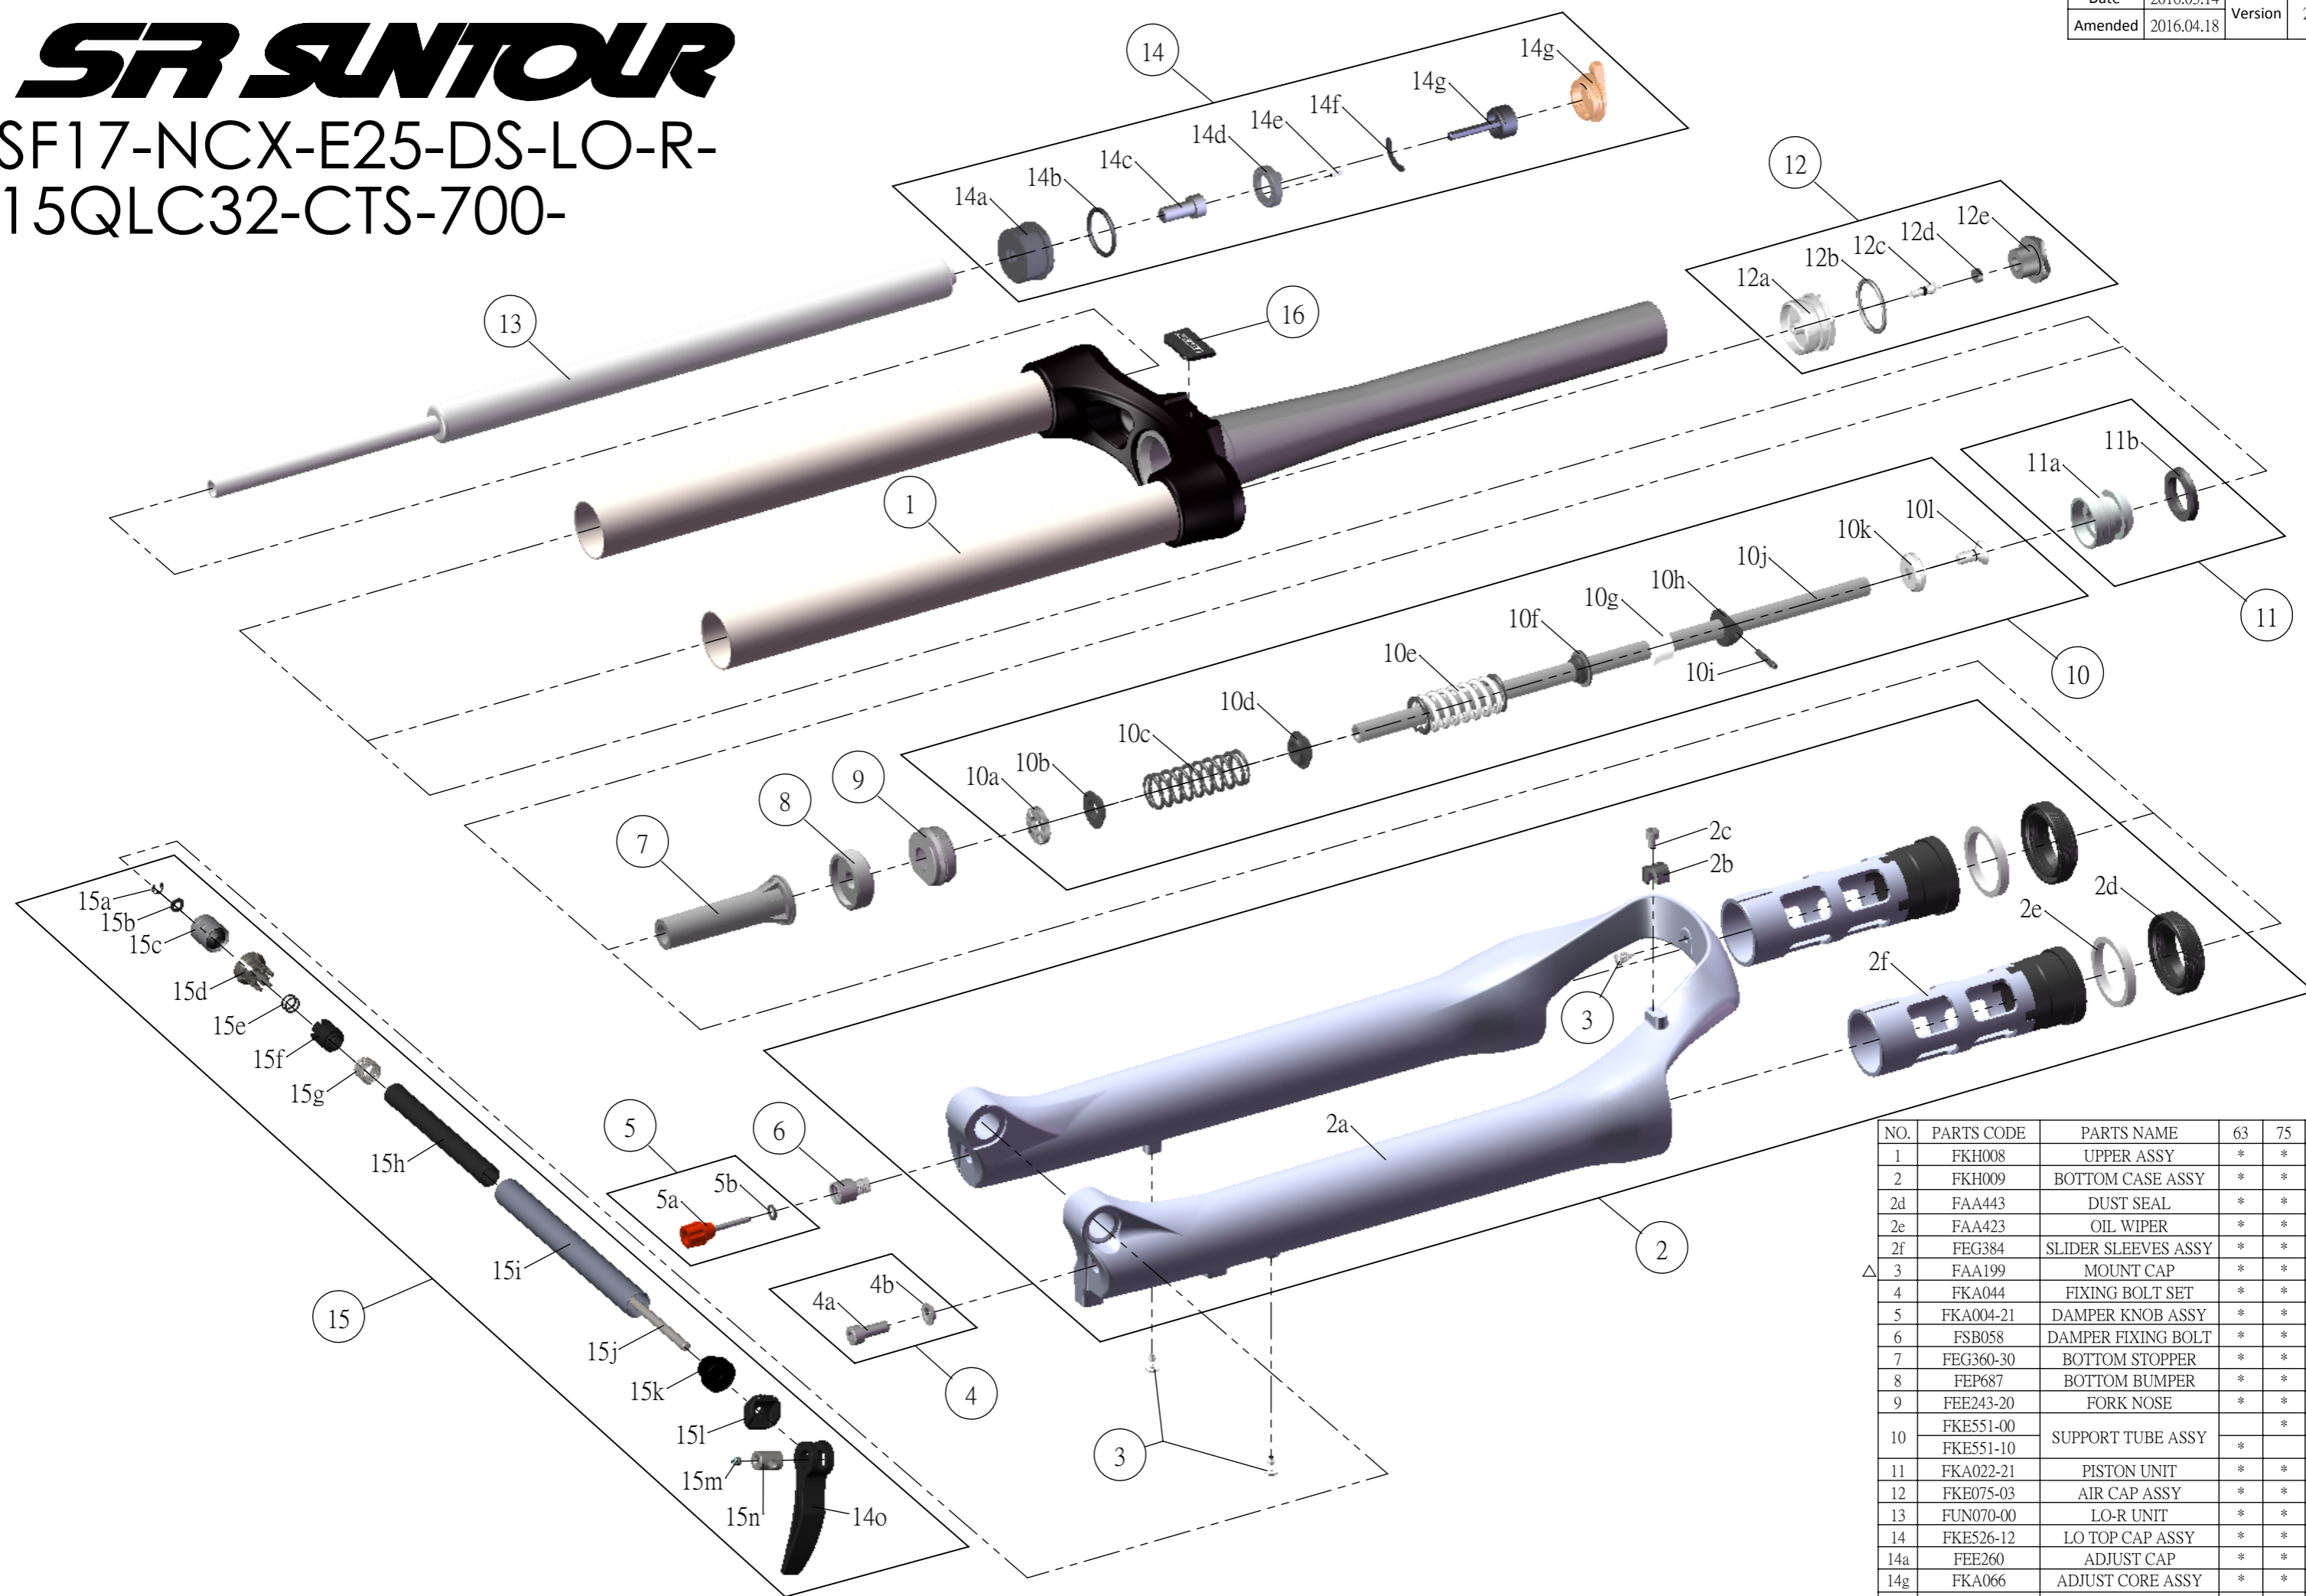

SF SUNTOUR

SF17-NCX-E25-DS-LO-R- 15QLC32-CTS-700-

NO.	PARTS CODE	PARTS NAME	63	75	QT
1	FKH008	UPPER ASSY	*	*	1
2	FKH009	BOTTOM CASE ASSY	*	*	1
2d	FAA443	DUST SEAL	*	*	2
2e	FAA423	OIL WIPER	*	*	2
2f	FEG384	SLIDER SLEEVES ASSY	*	*	2
△ 3	FAA199	MOUNT CAP	*	*	3
4	FKA044	FIXING BOLT SET	*	*	1
5	FKA004-21	DAMPER KNOB ASSY	*	*	1
6	FSB058	DAMPER FIXING BOLT	*	*	1
7	FEG360-30	BOTTOM STOPPER	*	*	1
8	FEP687	BOTTOM BUMPER	*	*	1
9	FEE243-20	FORK NOSE	*	*	1
10	FKE551-00	SUPPORT TUBE ASSY		*	1
	FKE551-10		*		1
11	FKA022-21	PISTON UNIT	*	*	1
12	FKE075-03	AIR CAP ASSY	*	*	1
13	FUN070-00	LO-R UNIT	*	*	1
14	FKE526-12	LO TOP CAP ASSY	*	*	1
14a	FEE260	ADJUST CAP	*	*	1
14g	FKA066	ADJUST CORE ASSY	*	*	1
14h	FEG361-02	LO KNOB	*	*	1
15	FKA069-25	15QLC32 AXLE SET	*	*	1
△ 16	FEG394	BRACE COVER	*	*	1