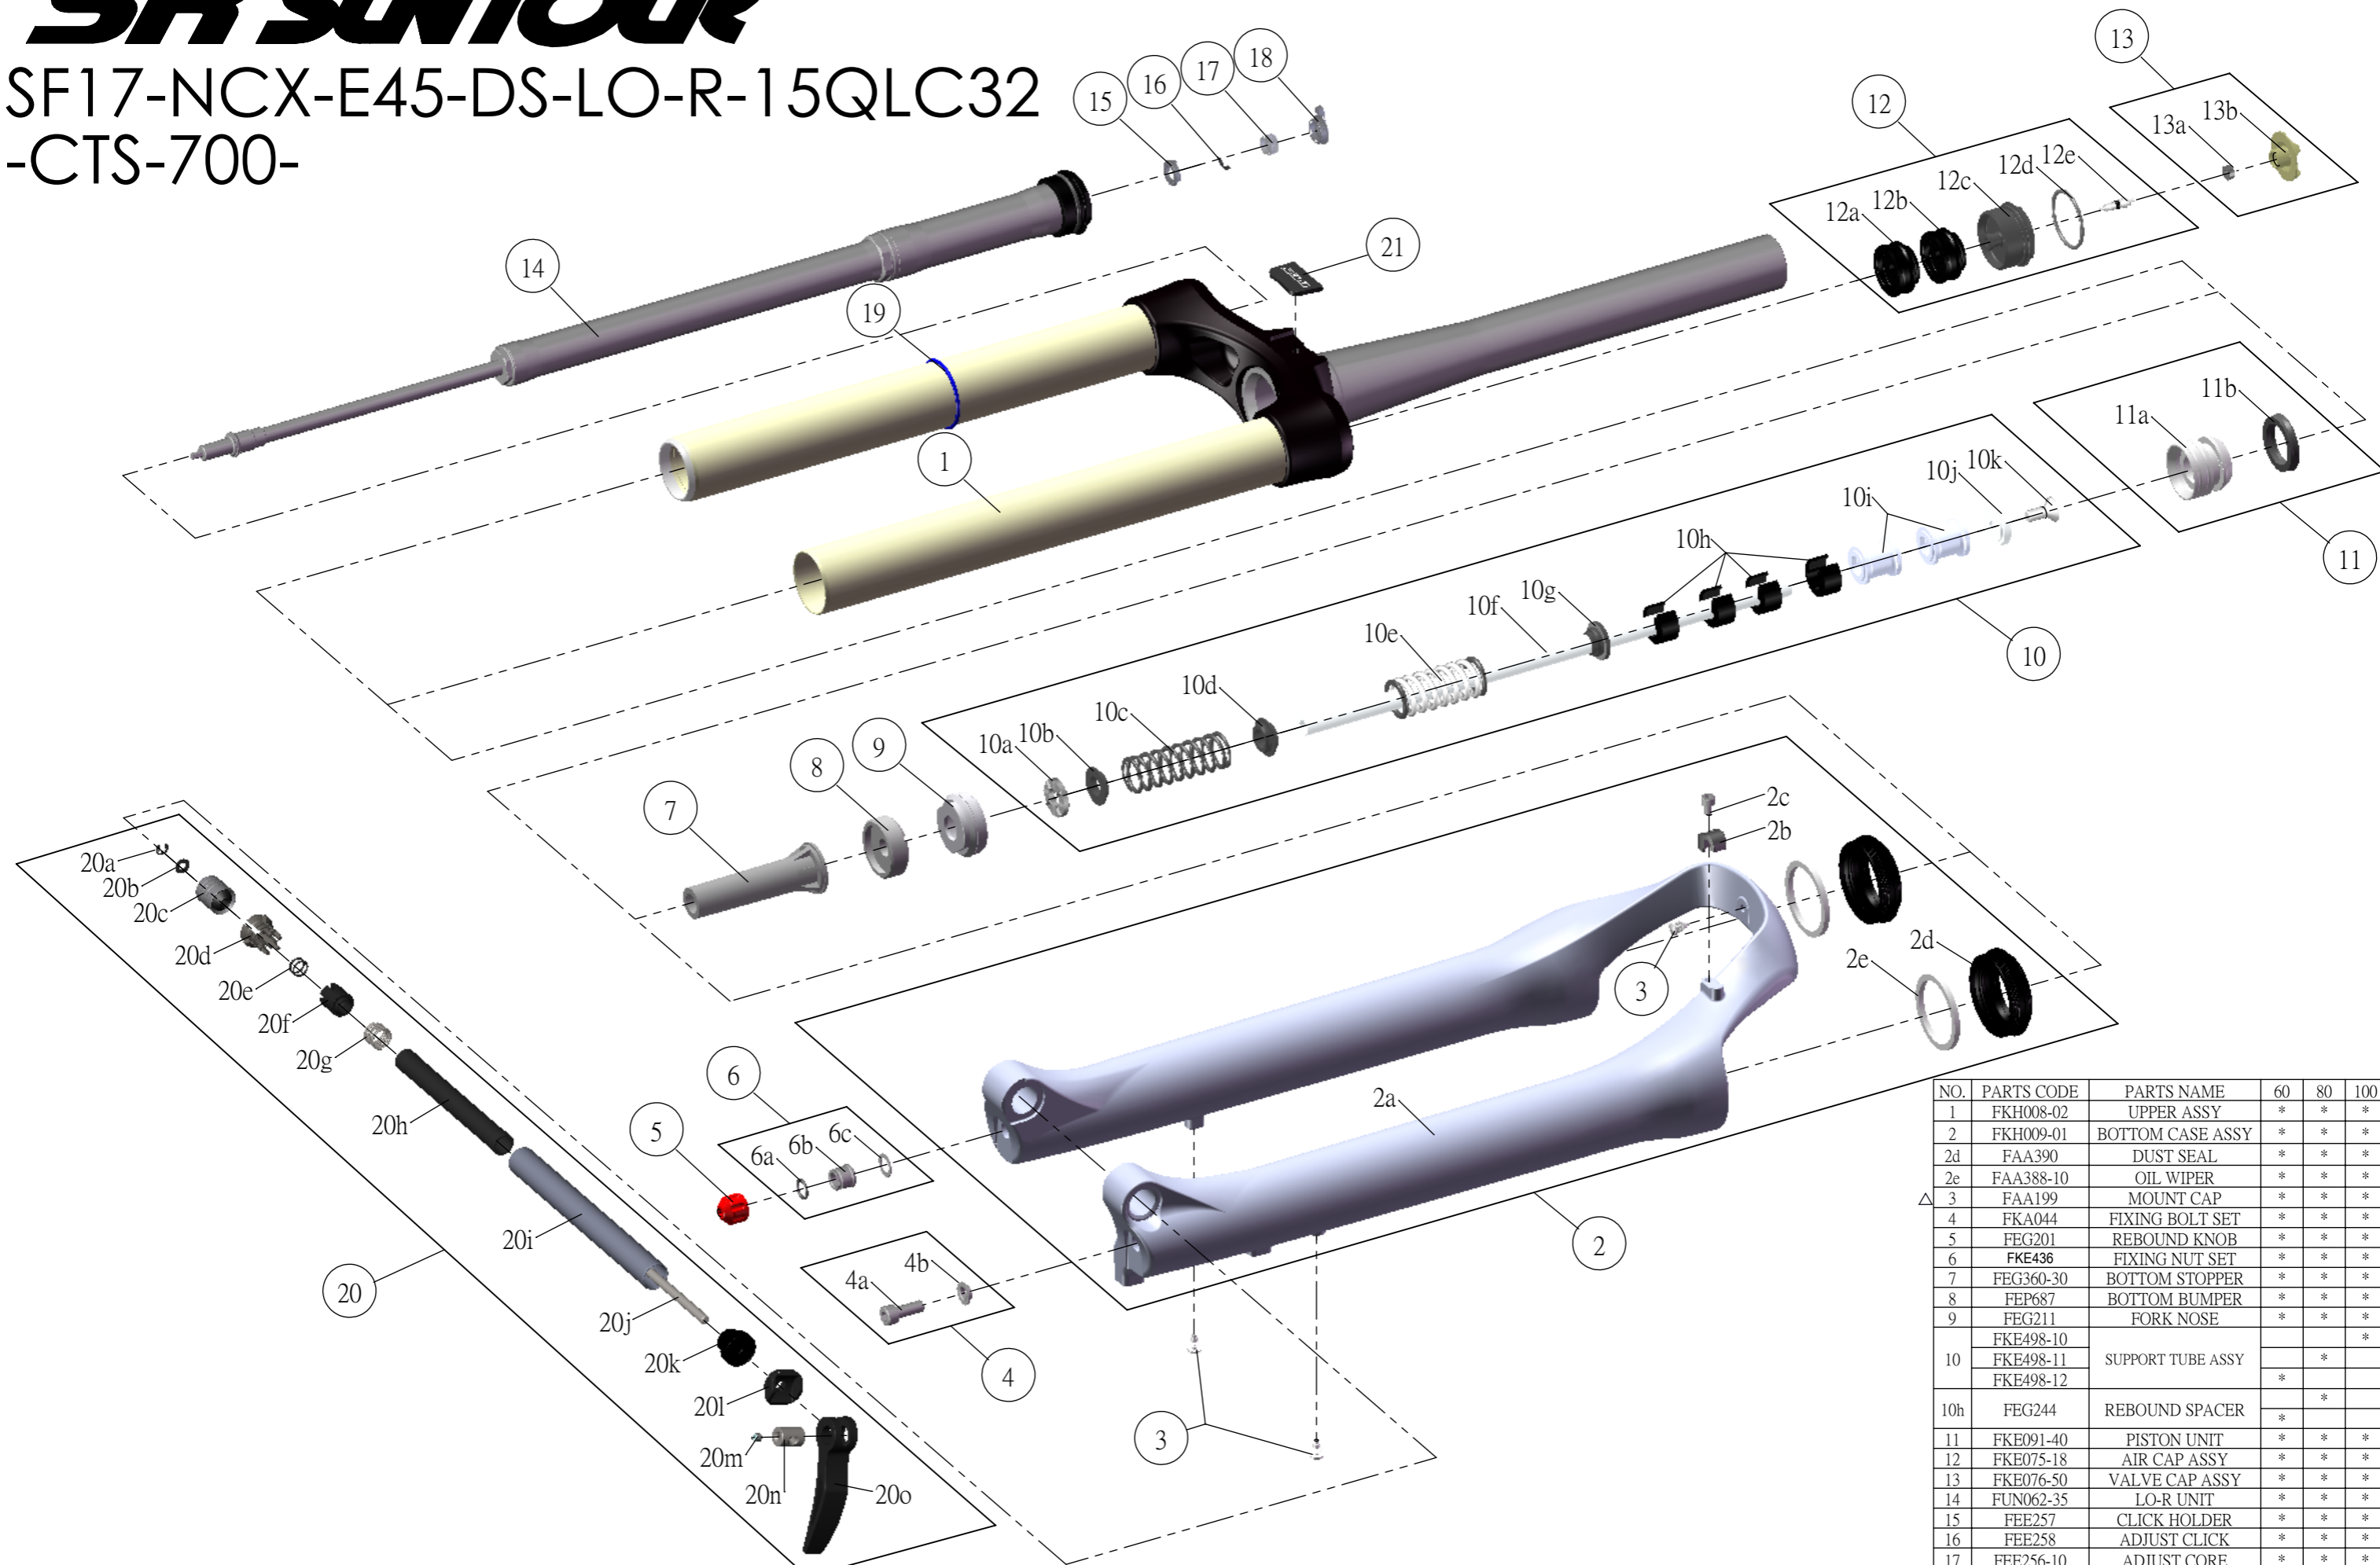

SF SUNTOUR

SF17-NCX-E45-DS-LO-R-15QLC32

-CTS-700-

NO.	PARTS CODE	PARTS NAME	60	80	100	QT
1	FKH008-02	UPPER ASSY	*	*	*	1
2	FKH009-01	BOTTOM CASE ASSY	*	*	*	1
2d	FAA390	DUST SEAL	*	*	*	2
2e	FAA388-10	OIL WIPER	*	*	*	2
3	FAA199	MOUNT CAP	*	*	*	3
4	FKA044	FIXING BOLT SET	*	*	*	1
5	FEG201	REBOUND KNOB	*	*	*	1
6	FKE436	FIXING NUT SET	*	*	*	1
7	FEG360-30	BOTTOM STOPPER	*	*	*	1
8	FEP687	BOTTOM BUMPER	*	*	*	1
9	FEG211	FORK NOSE	*	*	*	1
10	FKE498-10	SUPPORT TUBE ASSY			*	1
	FKE498-11			*		1
	FKE498-12		*			1
10h	FEG244	REBOUND SPACER	*	*		2
						4
11	FKE091-40	PISTON UNIT	*	*	*	1
12	FKE075-18	AIR CAP ASSY	*	*	*	1
13	FKE076-50	VALVE CAP ASSY	*	*	*	1
14	FUN062-35	LO-R UNIT	*	*	*	1
15	FEE257	CLICK HOLDER	*	*	*	1
16	FEE258	ADJUST CLICK	*	*	*	1
17	FEE256-10	ADJUST CORE	*	*	*	1
18	FEG036-10	LOCK OUT KNOB	*	*	*	1
19	FAA397-30	O RING	*	*	*	1
20	FKA069-25	15QLC32 AXLE SET	*	*	*	1
21	FEG394	BRACE COVER	*	*	*	1