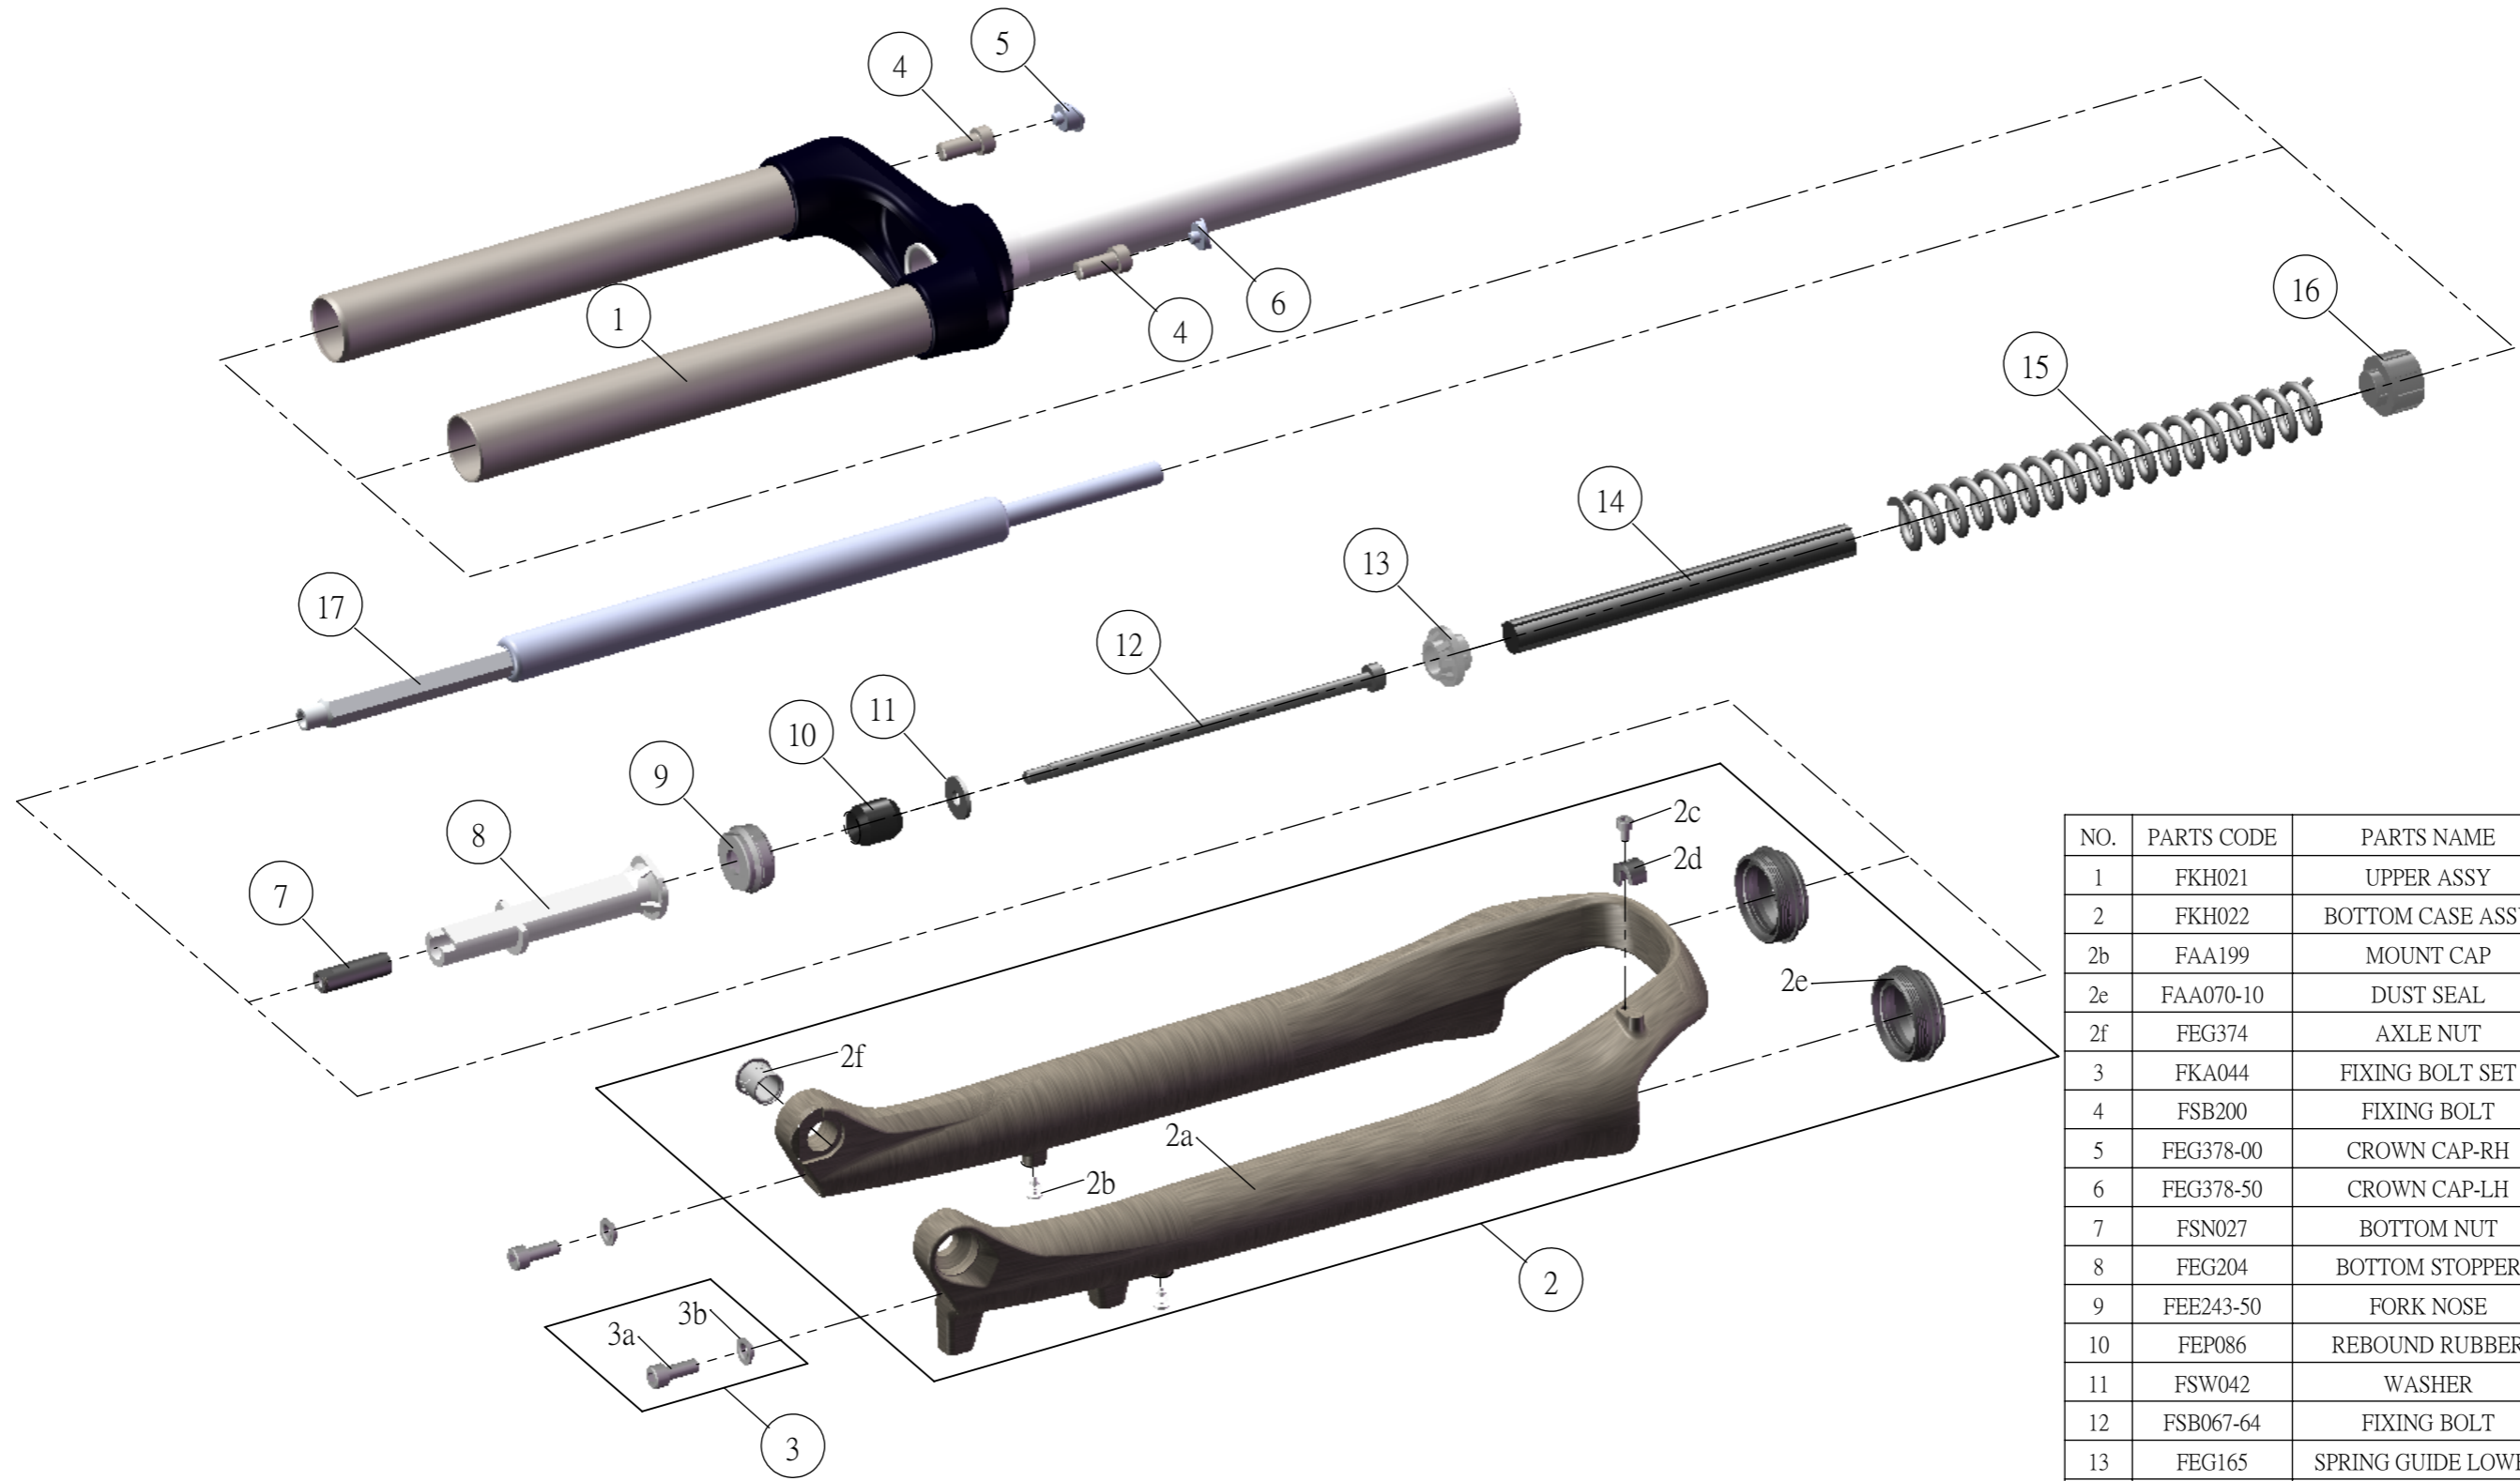

# SUNTOUR

SF17-SBC-NCX-DS-700-60-

NO.	PARTS CODE	PARTS NAME	L	M	S	QT
1	FKH021	UPPER ASSY	*	*	*	1
2	FKH022	BOTTOM CASE ASSY	*	*	*	1
2b	FAA199	MOUNT CAP	*	*	*	2
2e	FAA070-10	DUST SEAL	*	*	*	2
2f	FEG374	AXLE NUT	*	*	*	1
3	FKA044	FIXING BOLT SET	*	*	*	2
4	FSB200	FIXING BOLT	*	*	*	2
5	FEG378-00	CROWN CAP-RH	*	*	*	1
6	FEG378-50	CROWN CAP-LH	*	*	*	1
7	FSN027	BOTTOM NUT	*	*	*	1
8	FEG204	BOTTOM STOPPER	*	*	*	1
9	FEE243-50	FORK NOSE	*	*	*	1
10	FEP086	REBOUND RUBBER	*	*	*	1
11	FSW042	WASHER	*	*	*	1
12	FSB067-64	FIXING BOLT	*	*	*	1
13	FEG165	SPRING GUIDE LOWER	*	*	*	1
14	FEP531-10	DAMPER	*	*		1
	FEP531-20				*	1
15	FEP743	MAIN SPRING	*	*	*	1
16	FEE434-60	SPRING GUIDE	*	*	*	1
17	FUN120-01	DAMPER UNIT		*	*	1
	FUN120-11		*			1