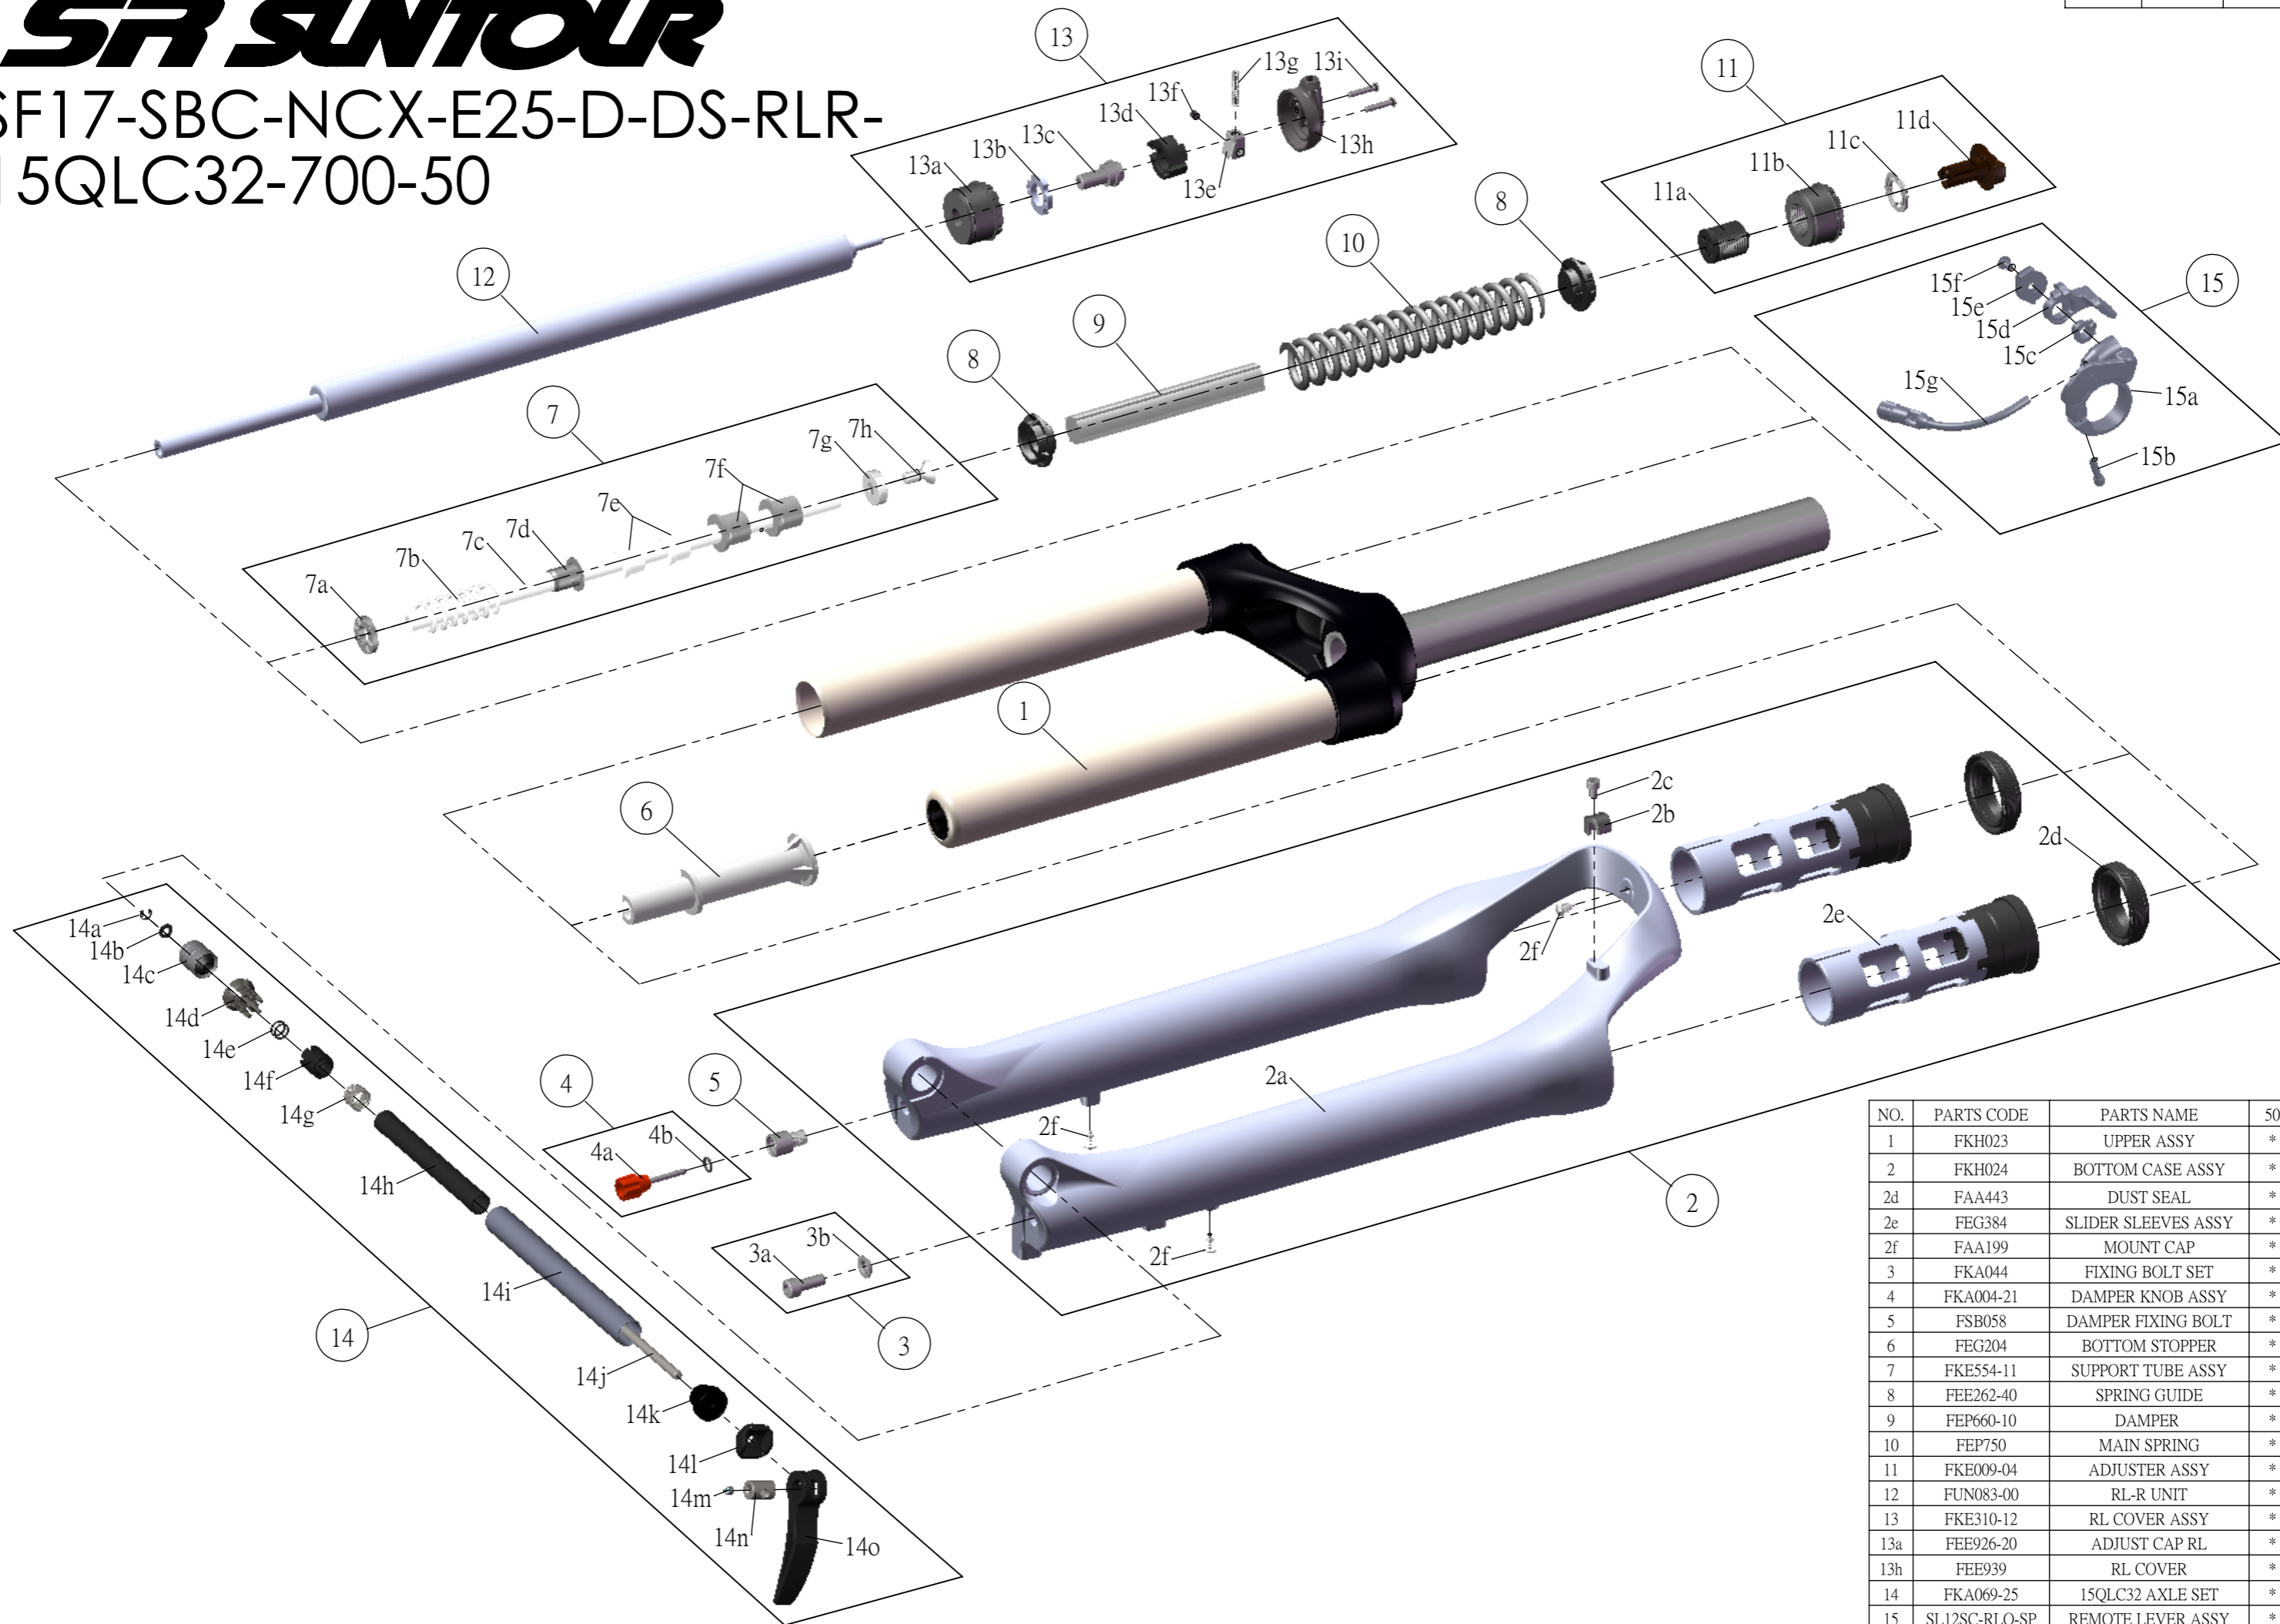

# SF SUNTOUR

SF17-SBC-NCX-E25-D-DS-RLR-  
15QLC32-700-50

NO.	PARTS CODE	PARTS NAME	50	QT
1	FKH023	UPPER ASSY	*	1
2	FKH024	BOTTOM CASE ASSY	*	1
2d	FAA443	DUST SEAL	*	2
2e	FEG384	SLIDER SLEEVES ASSY	*	2
2f	FAA199	MOUNT CAP	*	3
3	FKA044	FIXING BOLT SET	*	1
4	FKA004-21	DAMPER KNOB ASSY	*	1
5	FSB058	DAMPER FIXING BOLT	*	1
6	FEG204	BOTTOM STOPPER	*	1
7	FKE554-11	SUPPORT TUBE ASSY	*	1
8	FEE262-40	SPRING GUIDE	*	2
9	FEP660-10	DAMPER	*	1
10	FEP750	MAIN SPRING	*	1
11	FKE009-04	ADJUSTER ASSY	*	1
12	FUN083-00	RL-R UNIT	*	1
13	FKE310-12	RL COVER ASSY	*	1
13a	FEE926-20	ADJUST CAP RL	*	1
13h	FEE939	RL COVER	*	1
14	FKA069-25	15QLC32 AXLE SET	*	1
15	SL12SC-RLO-SP	REMOTE LEVER ASSY	*	1