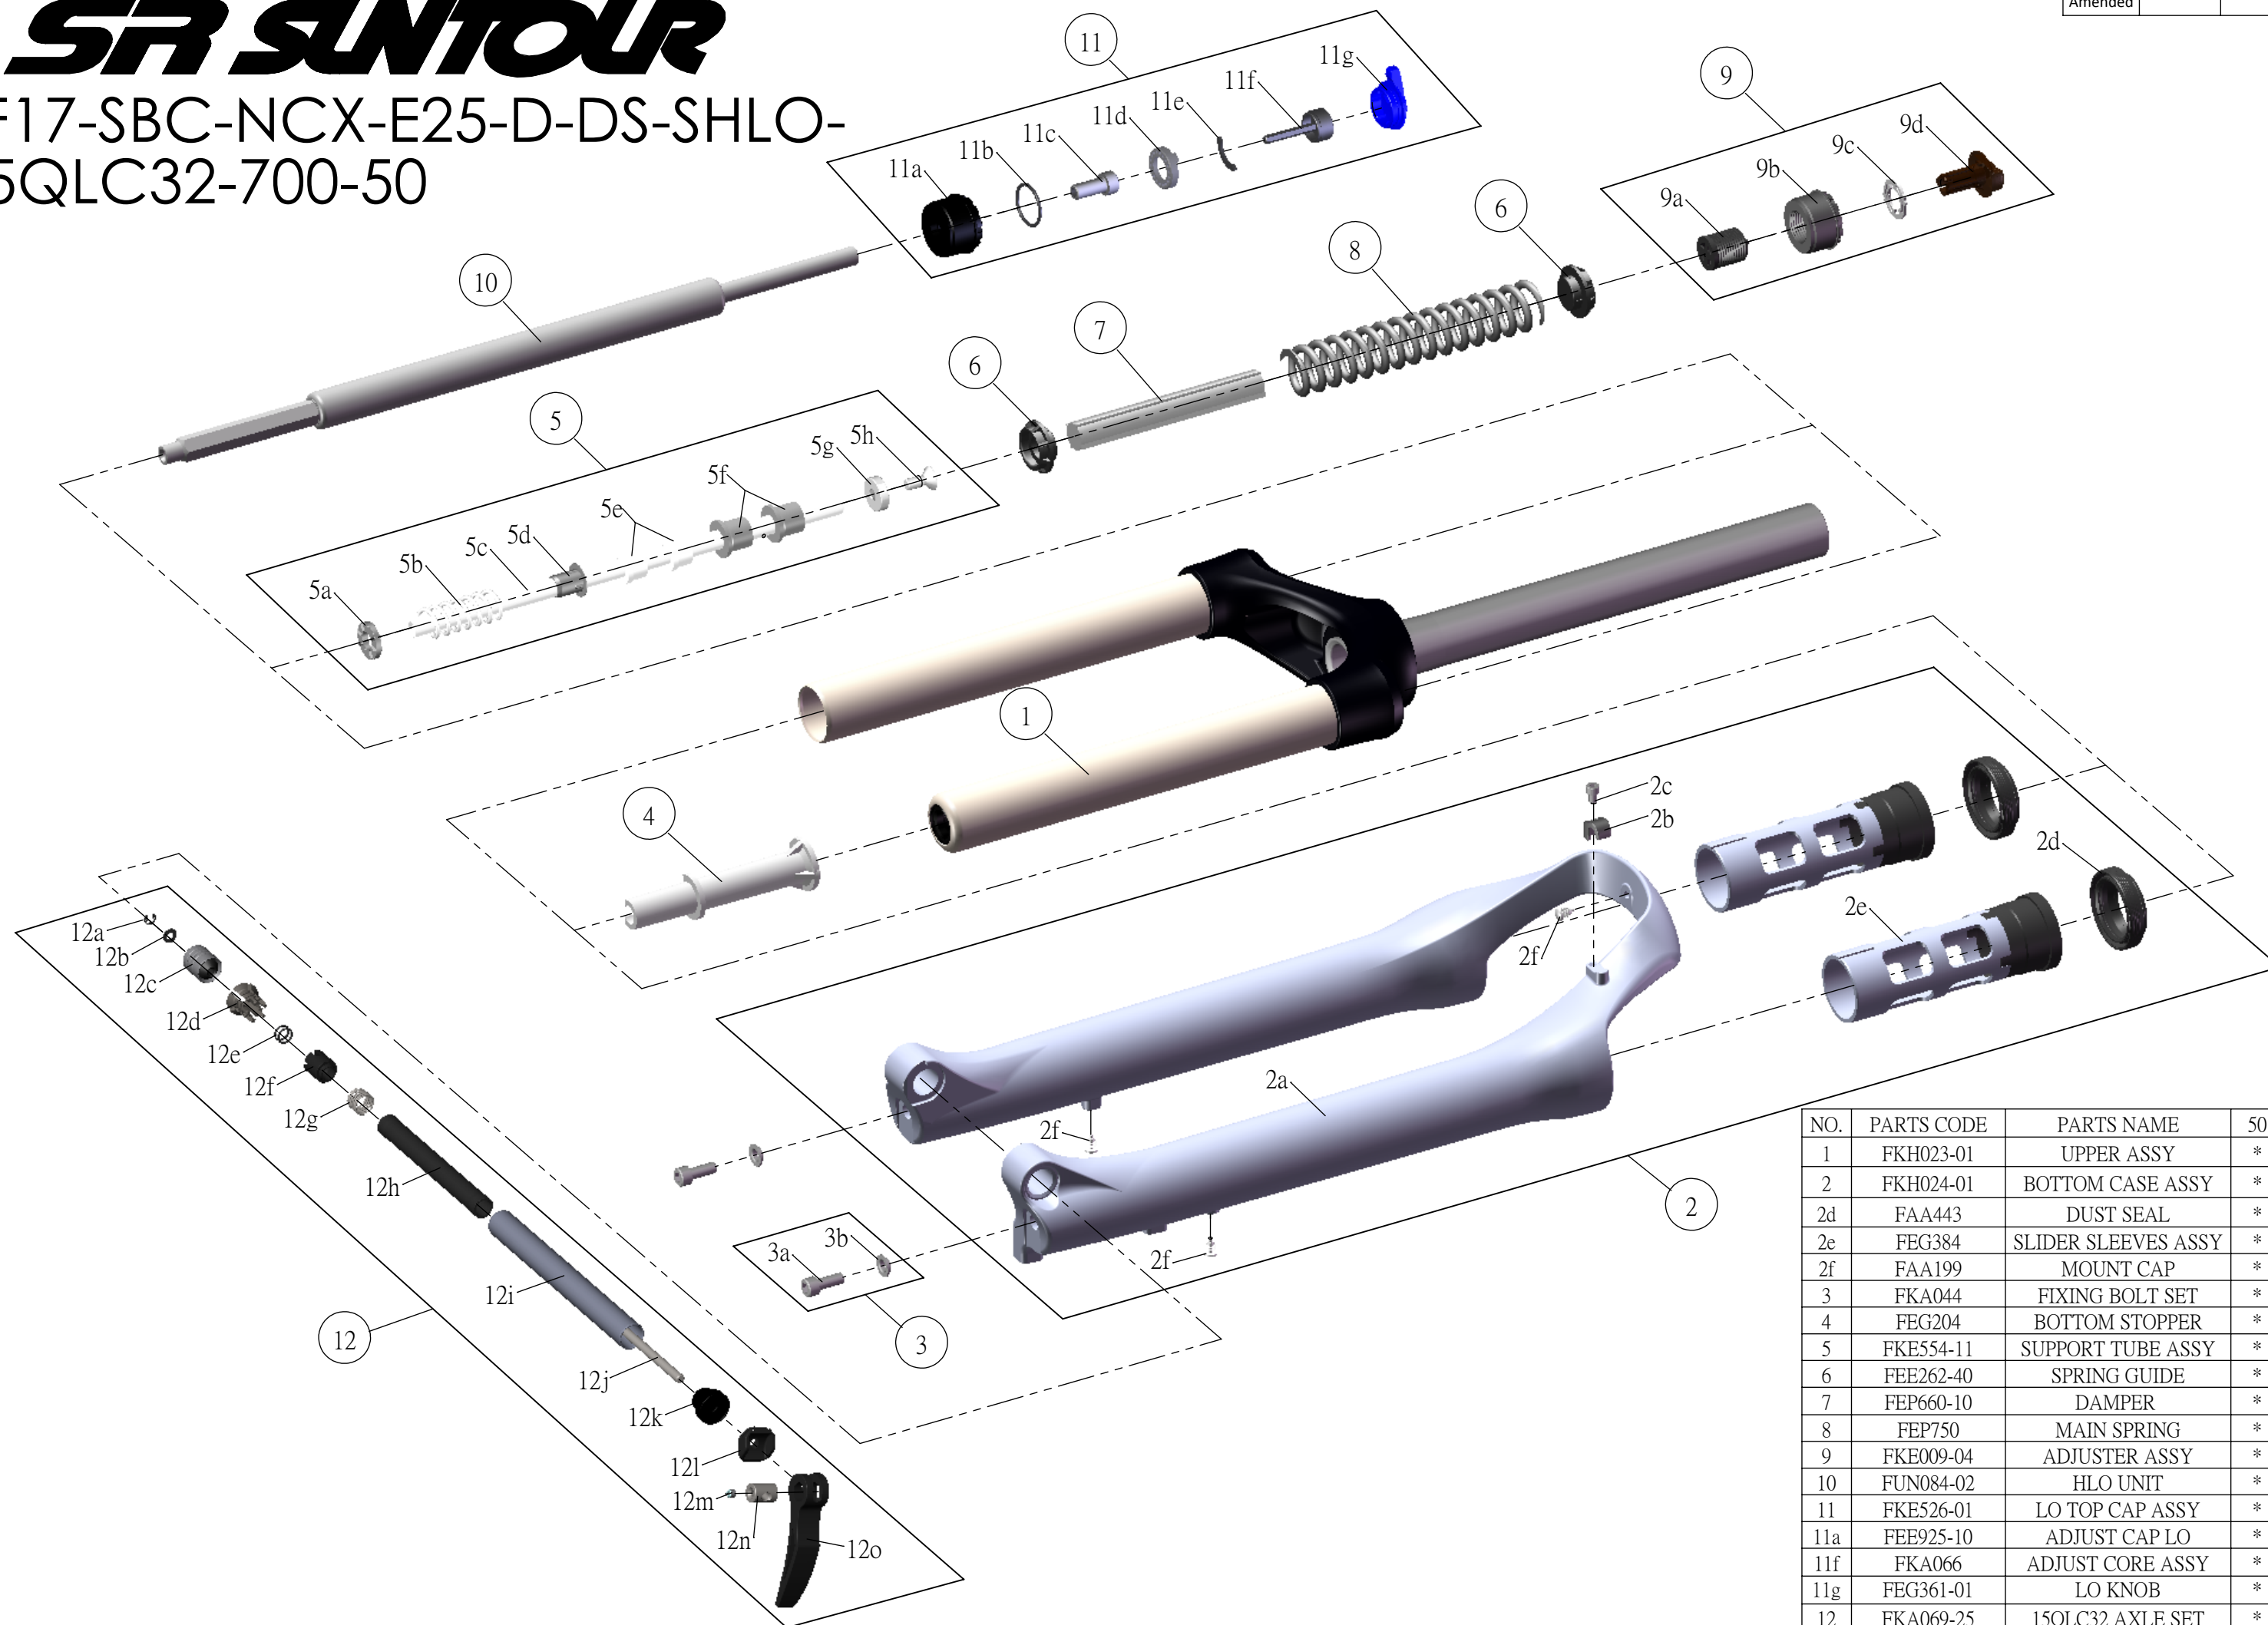

# SF SUNTOUR

SF17-SBC-NCX-E25-D-DS-SHLO-15QLC32-700-50

NO.	PARTS CODE	PARTS NAME	50	QT
1	FKH023-01	UPPER ASSY	*	1
2	FKH024-01	BOTTOM CASE ASSY	*	1
2d	FAA443	DUST SEAL	*	2
2e	FEG384	SLIDER SLEEVES ASSY	*	2
2f	FAA199	MOUNT CAP	*	3
3	FKA044	FIXING BOLT SET	*	2
4	FEG204	BOTTOM STOPPER	*	1
5	FKE554-11	SUPPORT TUBE ASSY	*	1
6	FEE262-40	SPRING GUIDE	*	2
7	FEP660-10	DAMPER	*	1
8	FEP750	MAIN SPRING	*	1
9	FKE009-04	ADJUSTER ASSY	*	1
10	FUN084-02	HLO UNIT	*	1
11	FKE526-01	LO TOP CAP ASSY	*	1
11a	FEE925-10	ADJUST CAP LO	*	1
11f	FKA066	ADJUST CORE ASSY	*	1
11g	FEG361-01	LO KNOB	*	1
12	FKA069-25	15QLC32 AXLE SET	*	1