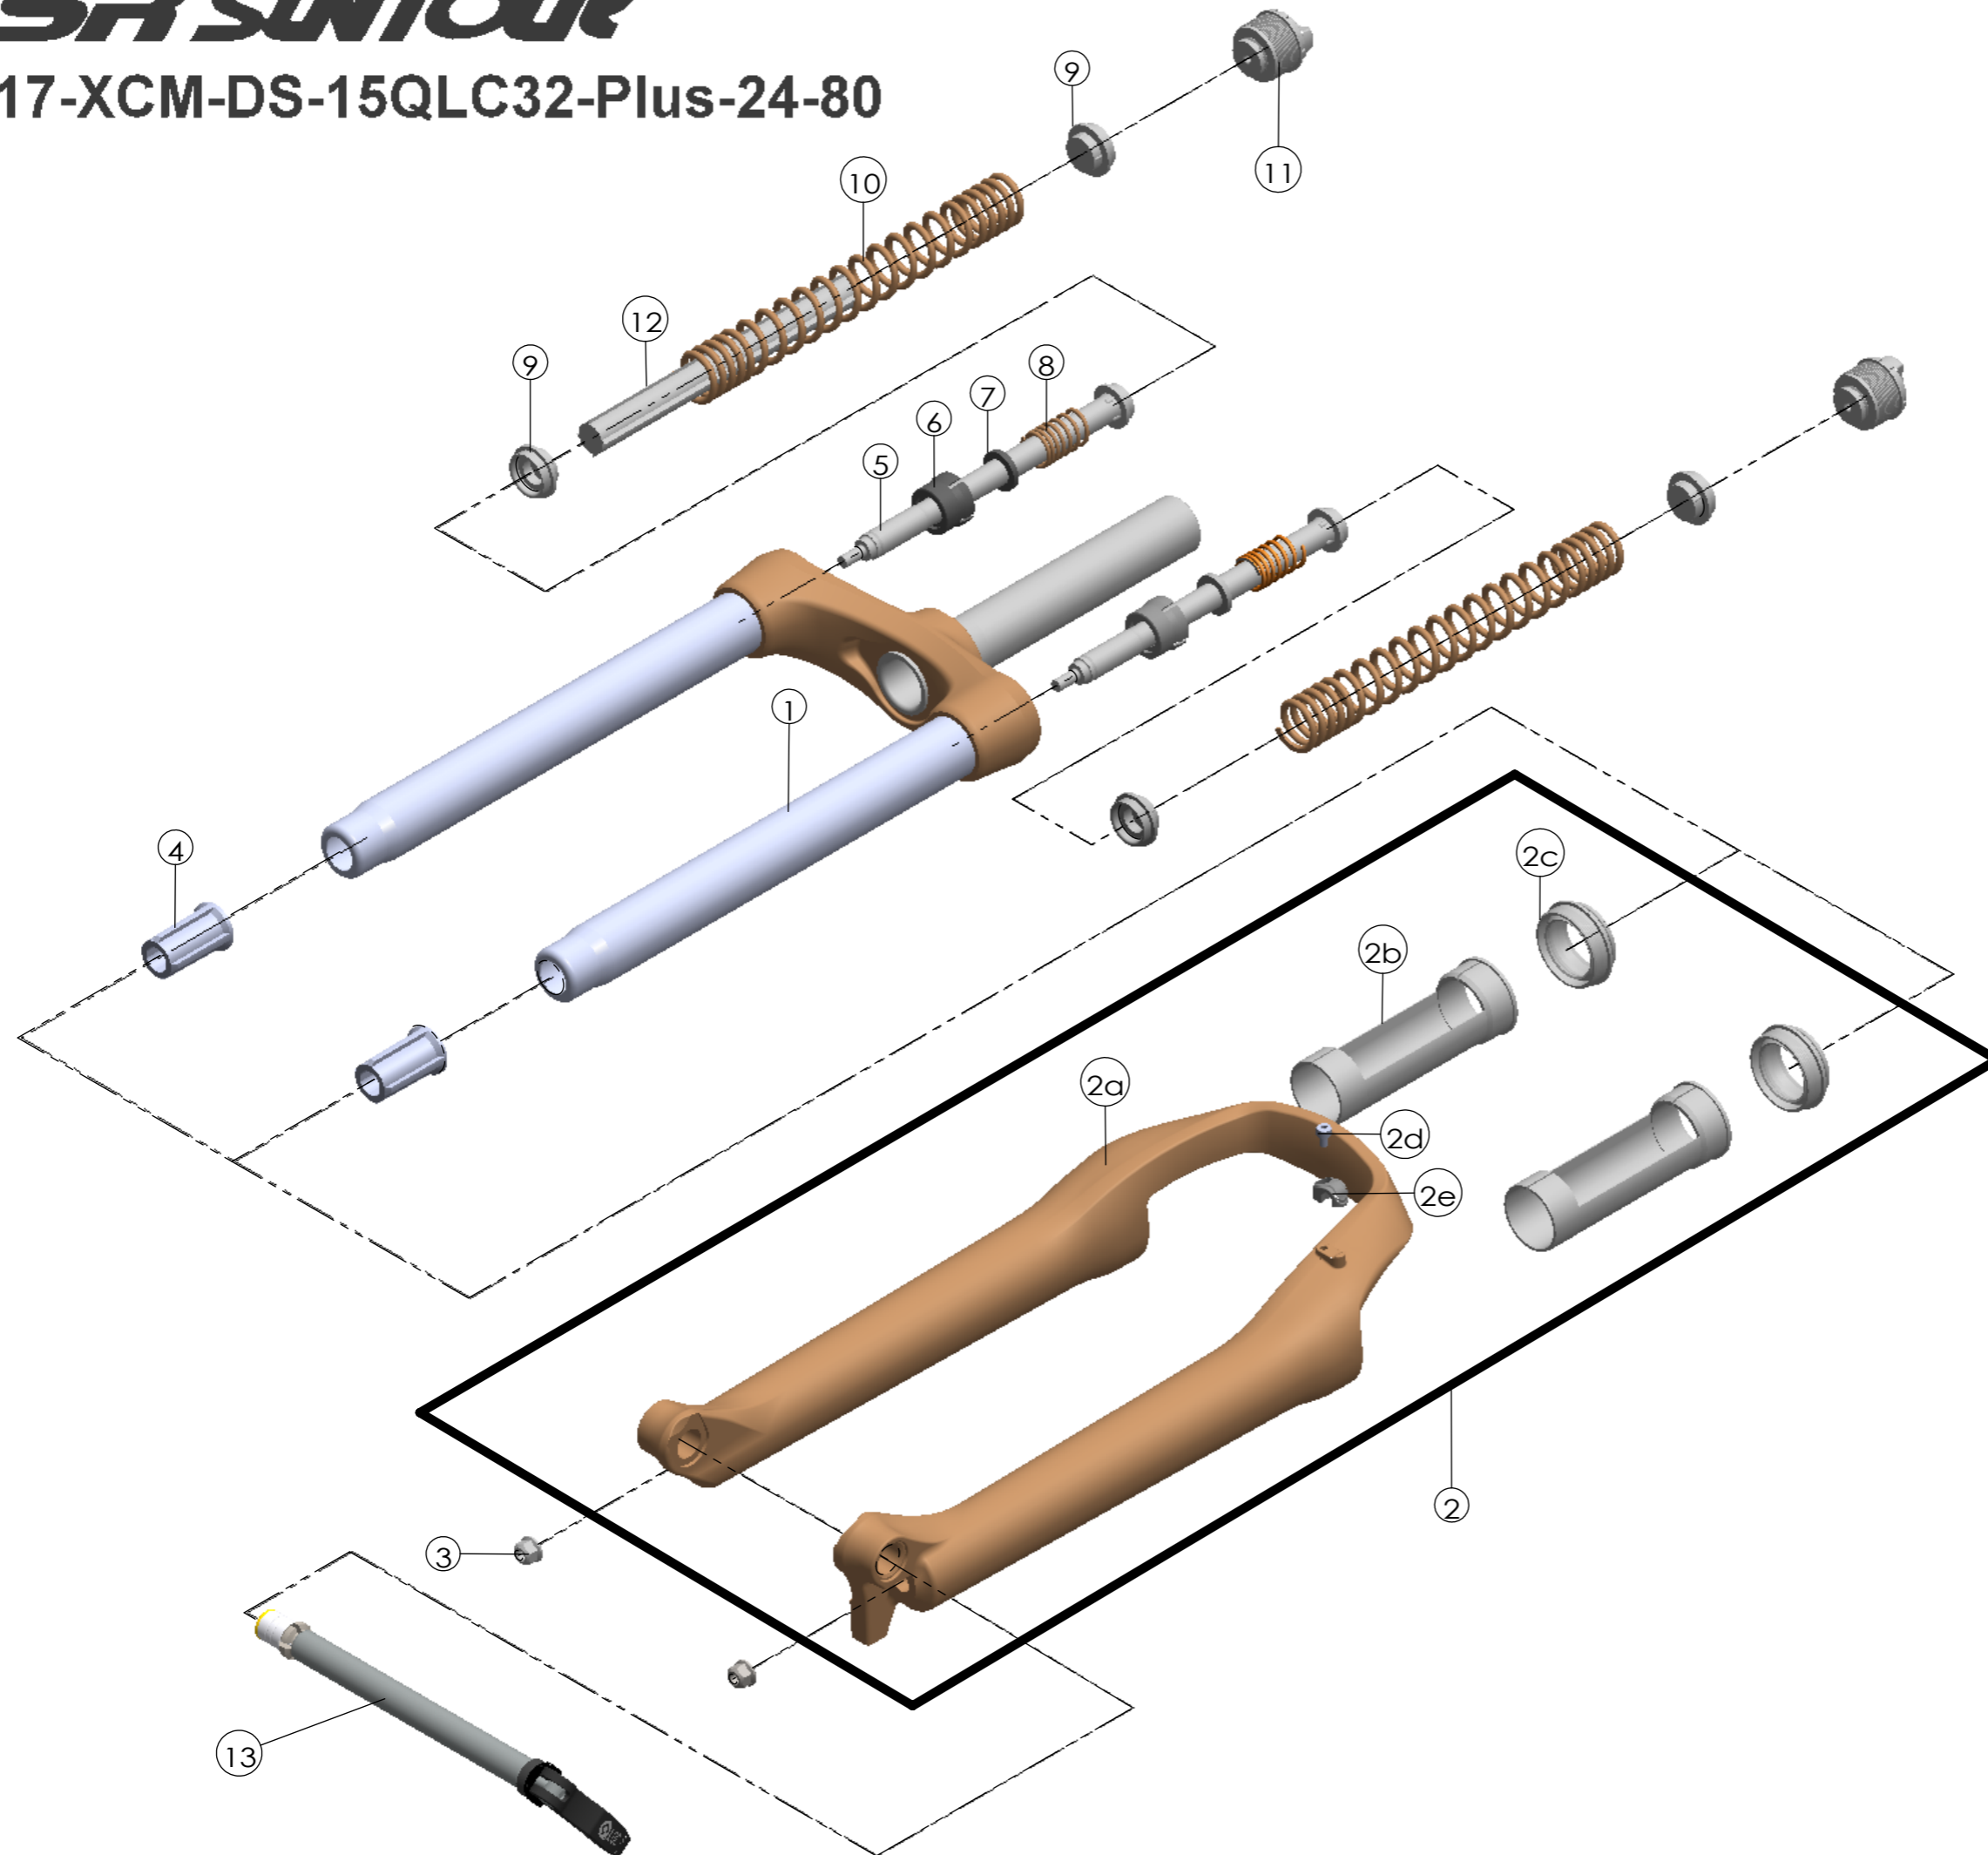

Date	2016.7.26	Version	1
Amended			

NO.	PART NAME	PART CODE	QTY.
1	UPPER ASSY	FKZ091-03	1
2	BOTTOM CASE ASSY	FKZ095-10	1
2a	BOTTOM CASE	FPB431	1
2b	SLIDER SLEEVE	FEE785	2
2c	DUST SEAL	FAA070-10	2
2d	BOLT	FSB153	1
2e	HOSE GUIDE	FEG166	1
3	FIXING NUT	FSN023	2
4	BOTTOM STOPPER	FEE806-10	2
5	SUPPORT TUBE	FEG391	2
6	FORK NOSE	FEE805	2
7	REBOUND RUBBER	FEP053	2
8	REBOUND SPRING	FEP058-20	2
9	SPRING GUIDE	FEE434-20	4
10	MAIN SPRING	FEP753	2
		FEP753-10	2
		FEP753-20	2
11	ADJUST SYSTEM	FKE009-11	2
12	DAMPER	FEP322-20	1
13	15QLC32-110 AXLE SET	FKA100-25	1