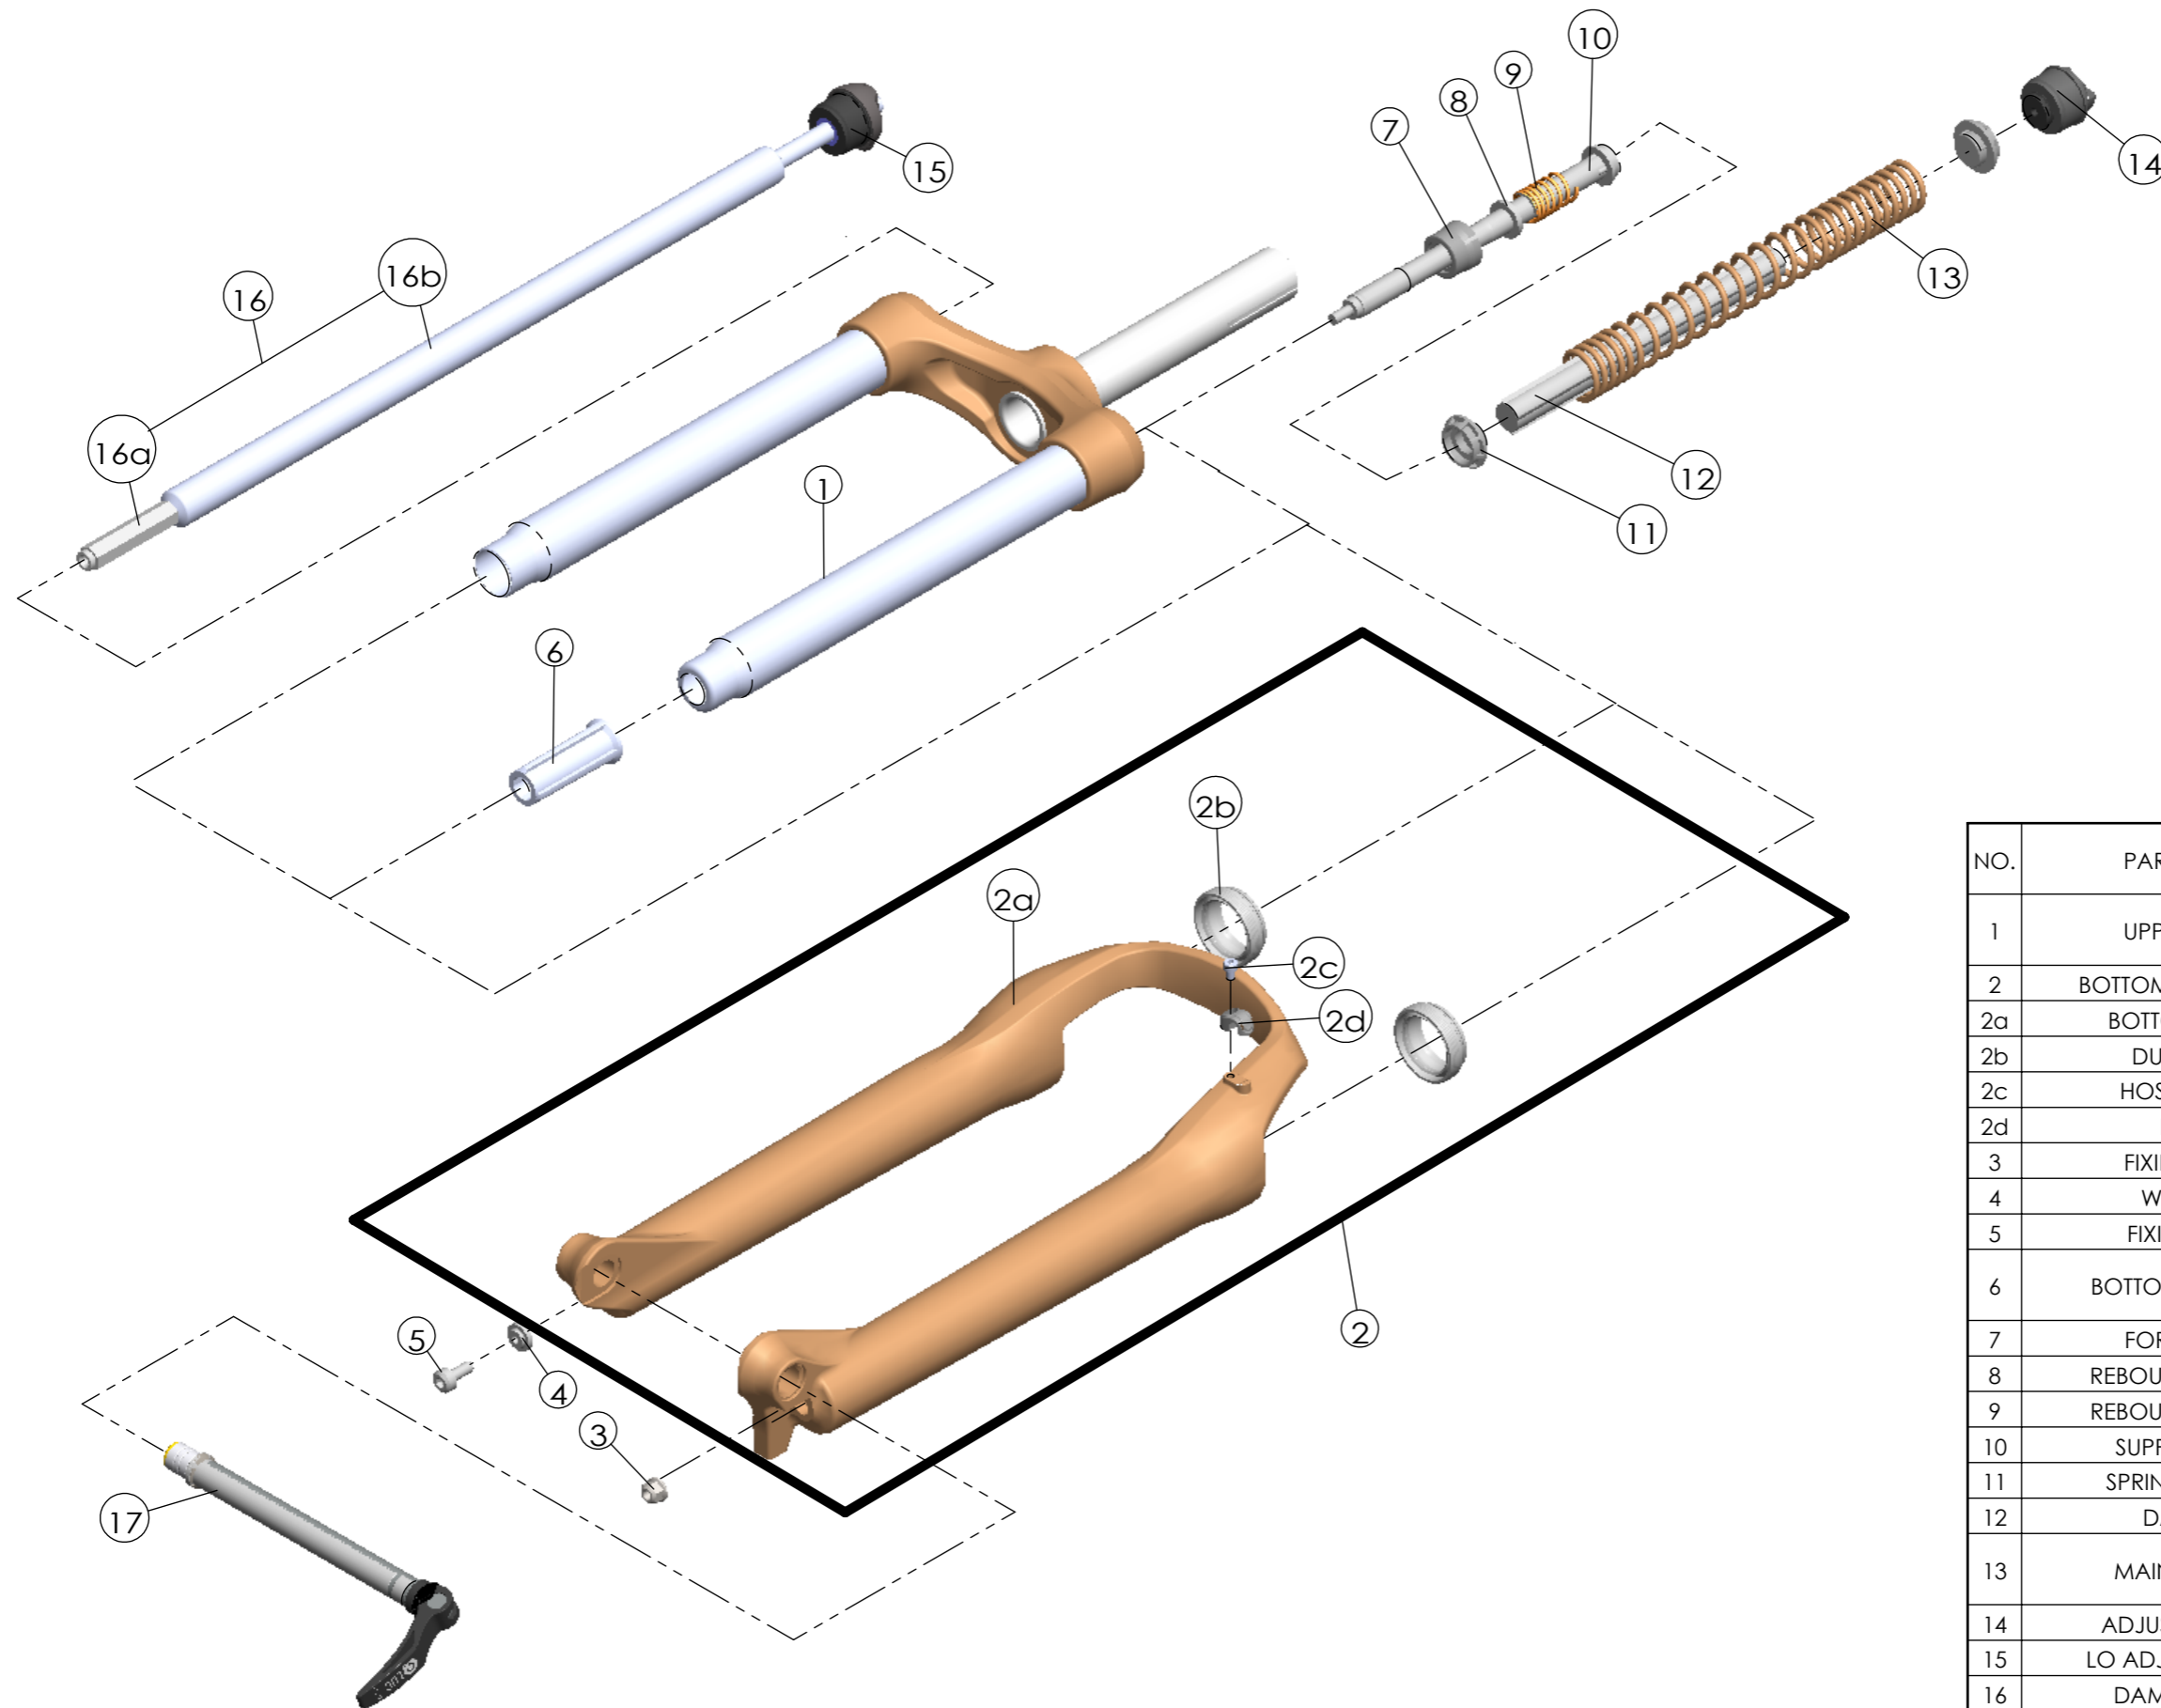

Date	2016.11.29	Version	2
Amended	2021.2.24		

NO.	PART NAME	PART CODE	QTY.	
			100	120
1	UPPER ASSY	FKZ098-03	1	-
		FKZ098-04	-	1
2	BOTTOM CASE ASSY	FKZ099-10	1	1
2a	BOTTOM CASE	FPB440	1	1
2b	DUST SEAL	FAA169-20	2	2
2c	HOSE GUIDE	FEG166	1	1
2d	BOLT	FSB153	1	1
3	FIXING NUT	FSN023	1	1
4	WASHER	FSW025	1	1
5	FIXING NUT	FSB070	1	1
6	BOTTOM STOPPER	FEE806-40	1	-
		FEE806-30	-	1
7	FORK NOSE	FEE805	1	1
8	REBOUND RUBBER	FEP053	1	1
9	REBOUND SPRING	FEP189-20	1	1
10	SUPPOR TUBE	FEG175	1	1
11	SPRING GUIDE	FEE262-30	2	2
12	DAMPER	FEP661-10	1	1
13	MAIN SPRING	FEP754	1	-
		FEP758	-	1
14	ADJUST SYSTEM	FKE009-21	1	1
15	LO ADJUST SYSTEM	FKE310-12	1	1
16	DAMPER UNIT	FUN015-08	1	1
16a	DAMPER BODY	FUN015-00	1	1
16b	SUPPORT TUBE	FEE314-14	1	1
17	15QLC32 AXLE SET	FKA069-25	1	1