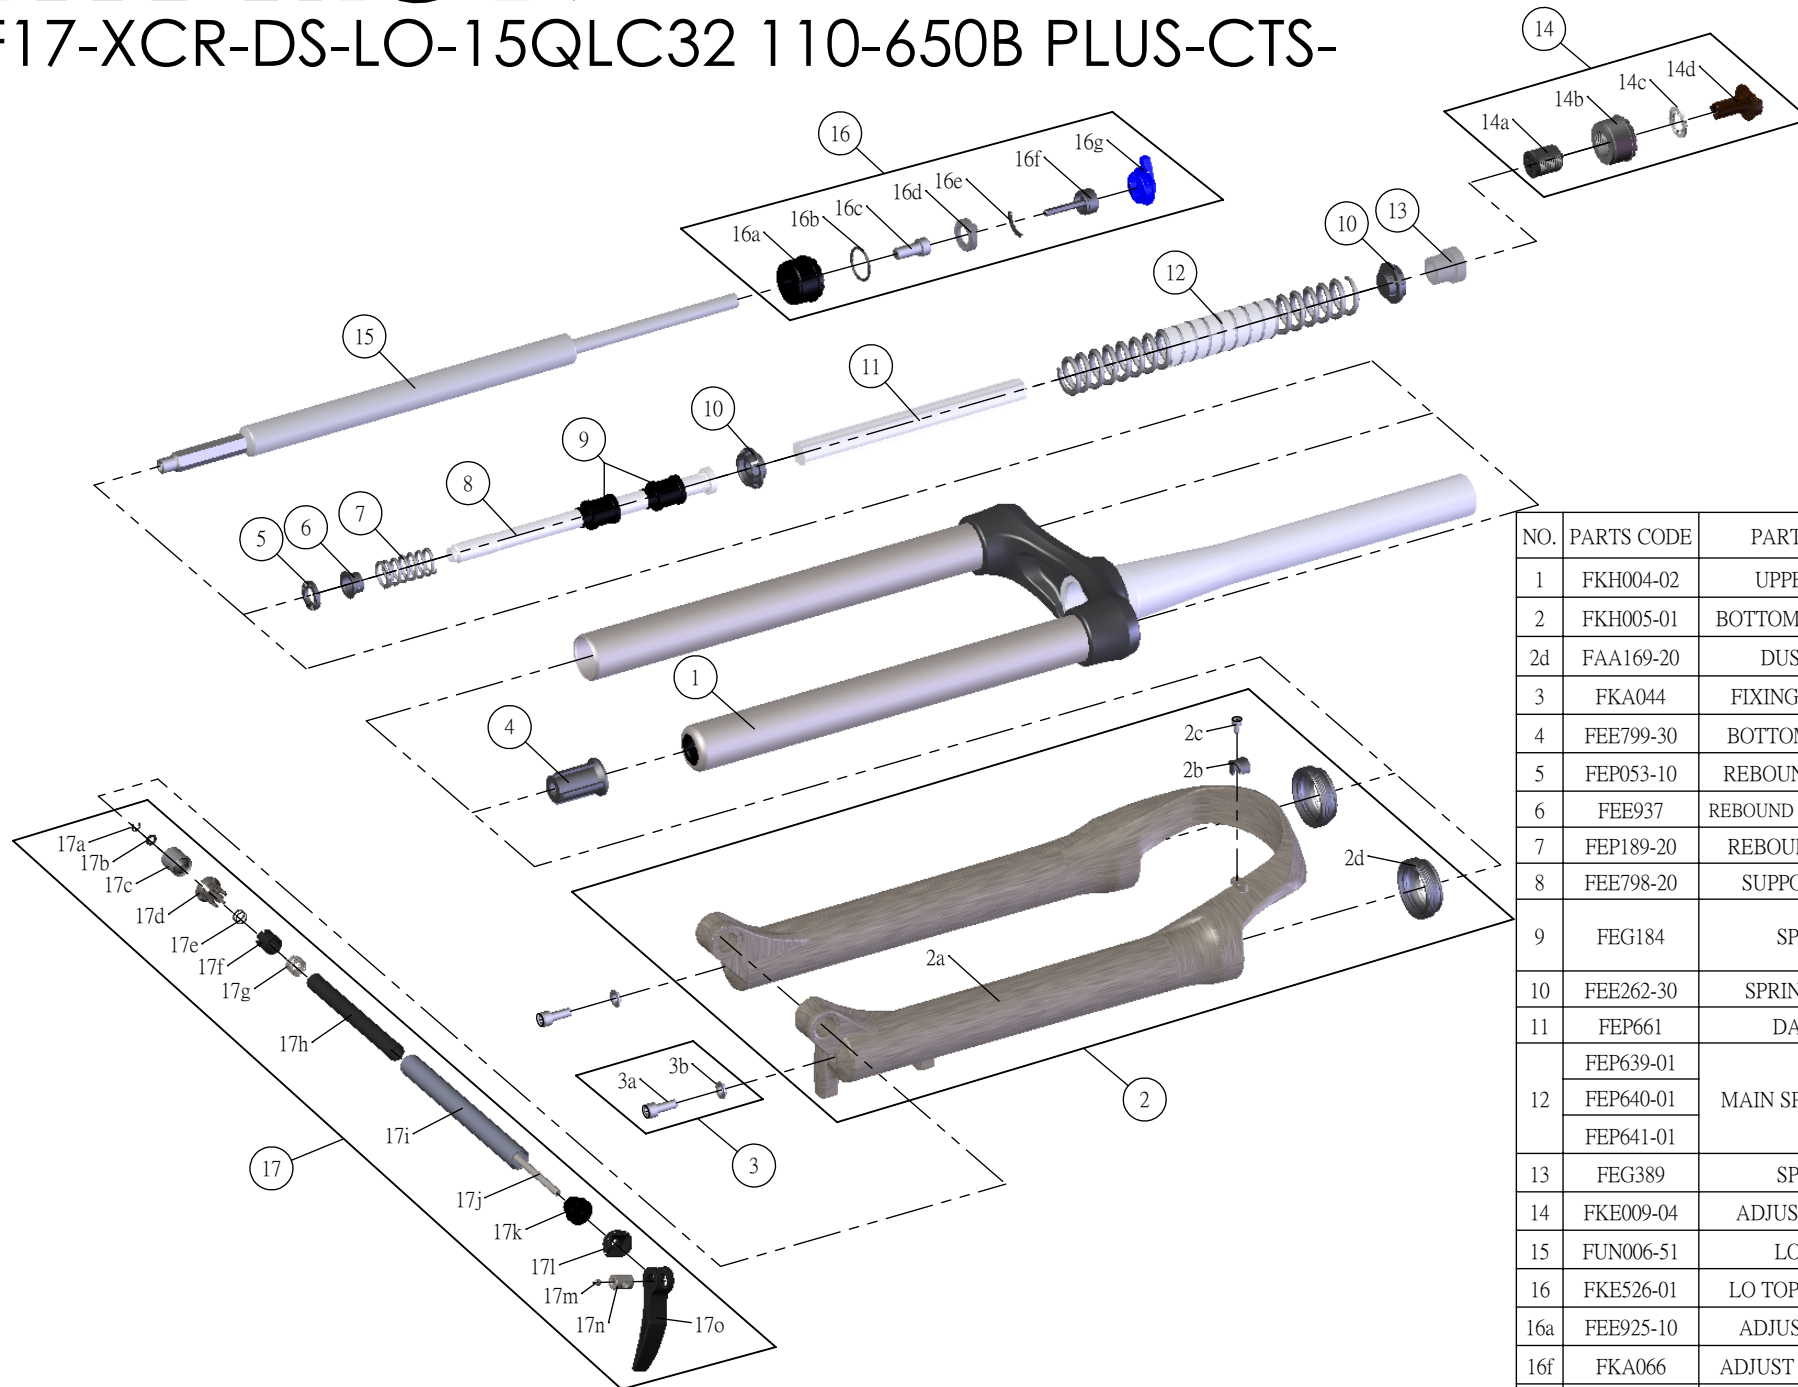

SR SUNTOUR

SF17-XCR-DS-LO-15QLC32 110-650B PLUS-CTS-

Date	2016. 01. 29	Version	1
Amended			

NO.	PARTS CODE	PARTS NAME	80	100	120	QT
1	FKH004-02	UPPER ASSY	*	*	*	1
2	FKH005-01	BOTTOM CASE ASSY	*	*	*	1
2d	FAA169-20	DUST SEAL	*	*	*	2
3	FKA044	FIXING BOLT SET	*	*	*	2
4	FEE799-30	BOTTOM STOPPER	*	*	*	1
5	FEP053-10	REBOUND RUBBER	*	*	*	1
6	FEE937	REBOUND SPRING GUIDE	*	*	*	1
7	FEP189-20	REBOUND SPRING	*	*	*	1
8	FEE798-20	SUPPORT TUBE	*	*	*	1
9	FEG184	SPACER	*	*		2
				*		1
10	FEE262-30	SPRING GUIDE	*	*	*	2
11	FEP661	DAMPER	*	*	*	1
	FEP639-01	MAIN SPRING ASSY			*	1
12	FEP640-01			*		1
	FEP641-01		*			1
13	FEG389	SPACER	*	*	*	1
14	FKE009-04	ADJUSTER ASSY	*	*	*	1
15	FUN006-51	LO UNIT	*	*	*	1
16	FKE526-01	LO TOP CAP ASSY	*	*	*	1
16a	FEE925-10	ADJUST CAP LO	*	*	*	1
16f	FKA066	ADJUST CORE ASSY	*	*	*	1
16g	FEG361-01	LO KNOB	*	*	*	1
17	FKA100-25	15QLC32-110 AXLE SET	*	*	*	1